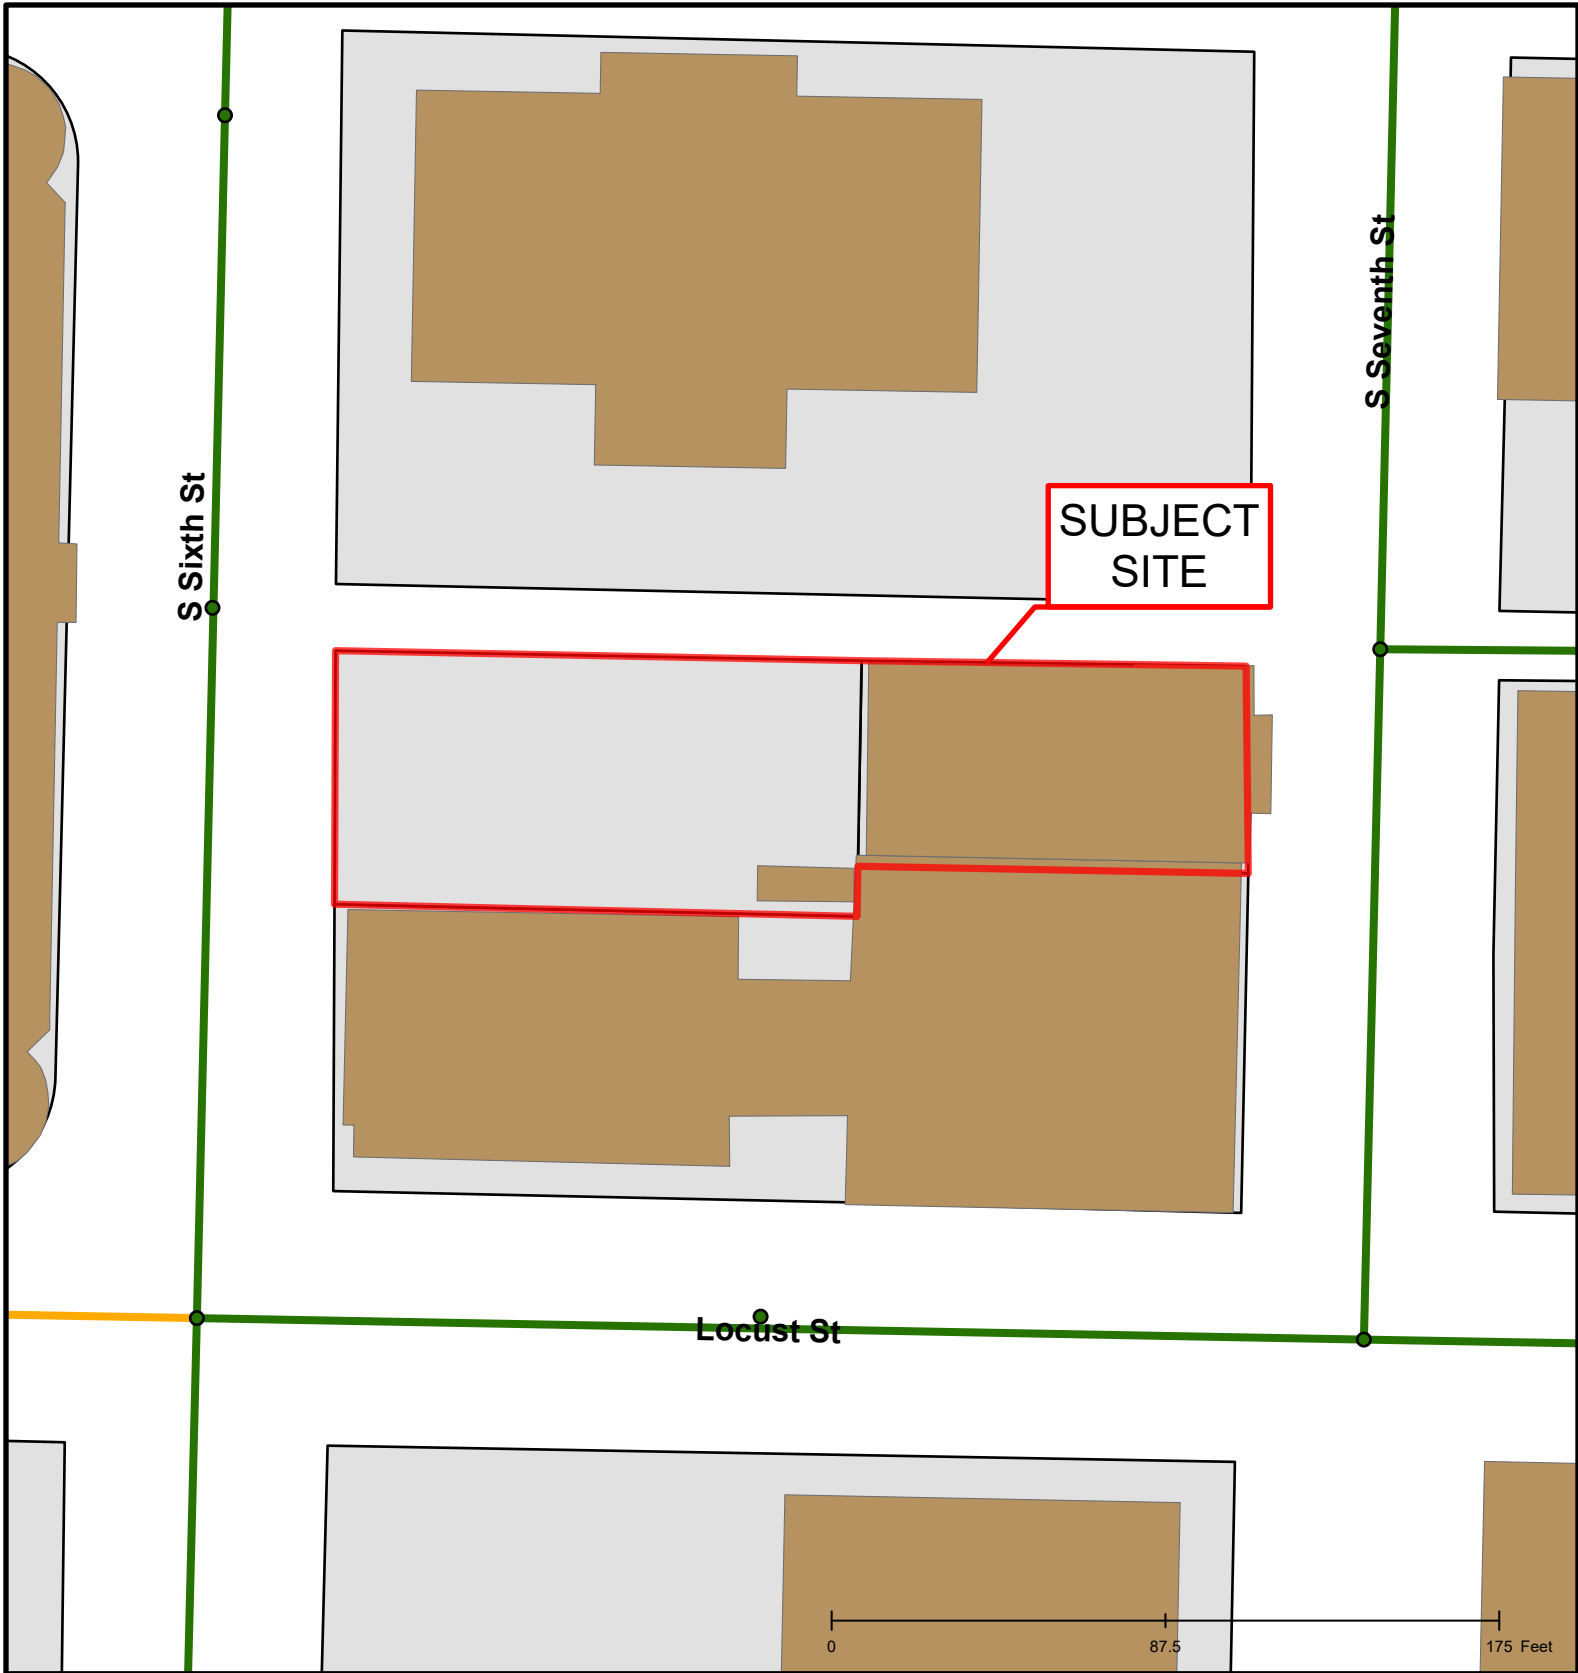

#82-2019: My House- The Backyard Final Plat & Design Adjustments

 City Zoning	 Parcels
 Columbia City Limit	

#82-2019: My House- The Backyard Final Plat & Design Adjustments

#82-2019: My House- The Backyard Final Plat & Design Adjustments