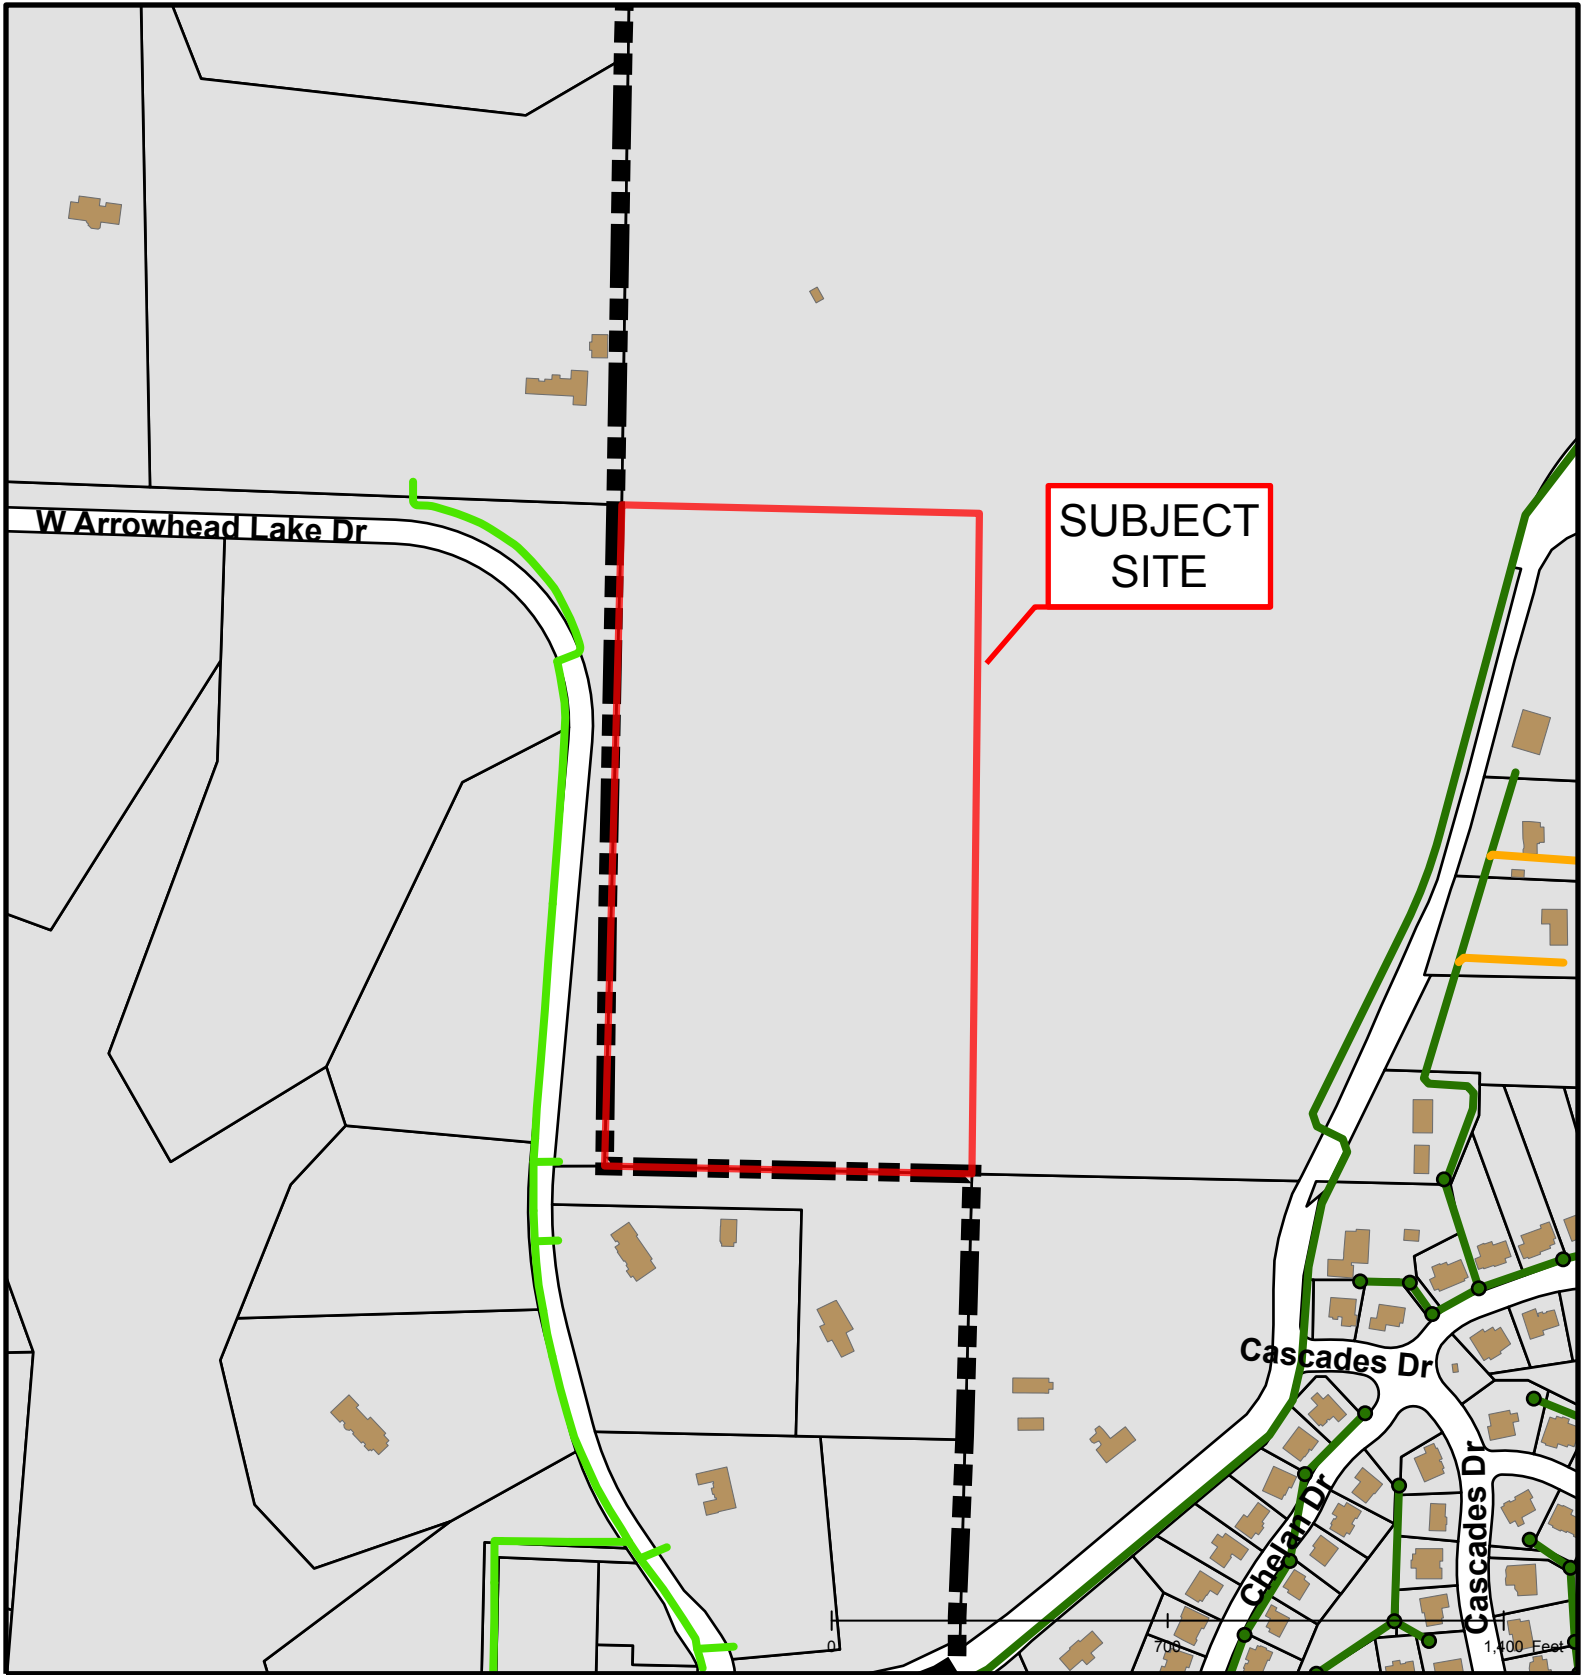

#17-167: Arrowhead Lake Estates Plat 3 Final Plat

Created by The City of Columbia - Community Development Department

Parcel Data Source: Boone County Assessor

2015 Imagery: Boone County Assessor's Office

Hillshade Data: Boone County GIS Office

#17-167: Arrowhead Lake Estates Plat 3 Final Plat

Created by The City of Columbia - Community Development Department

Parcel Data Source: Boone County Assessor

2015 Imagery: Boone County Assessor's Office