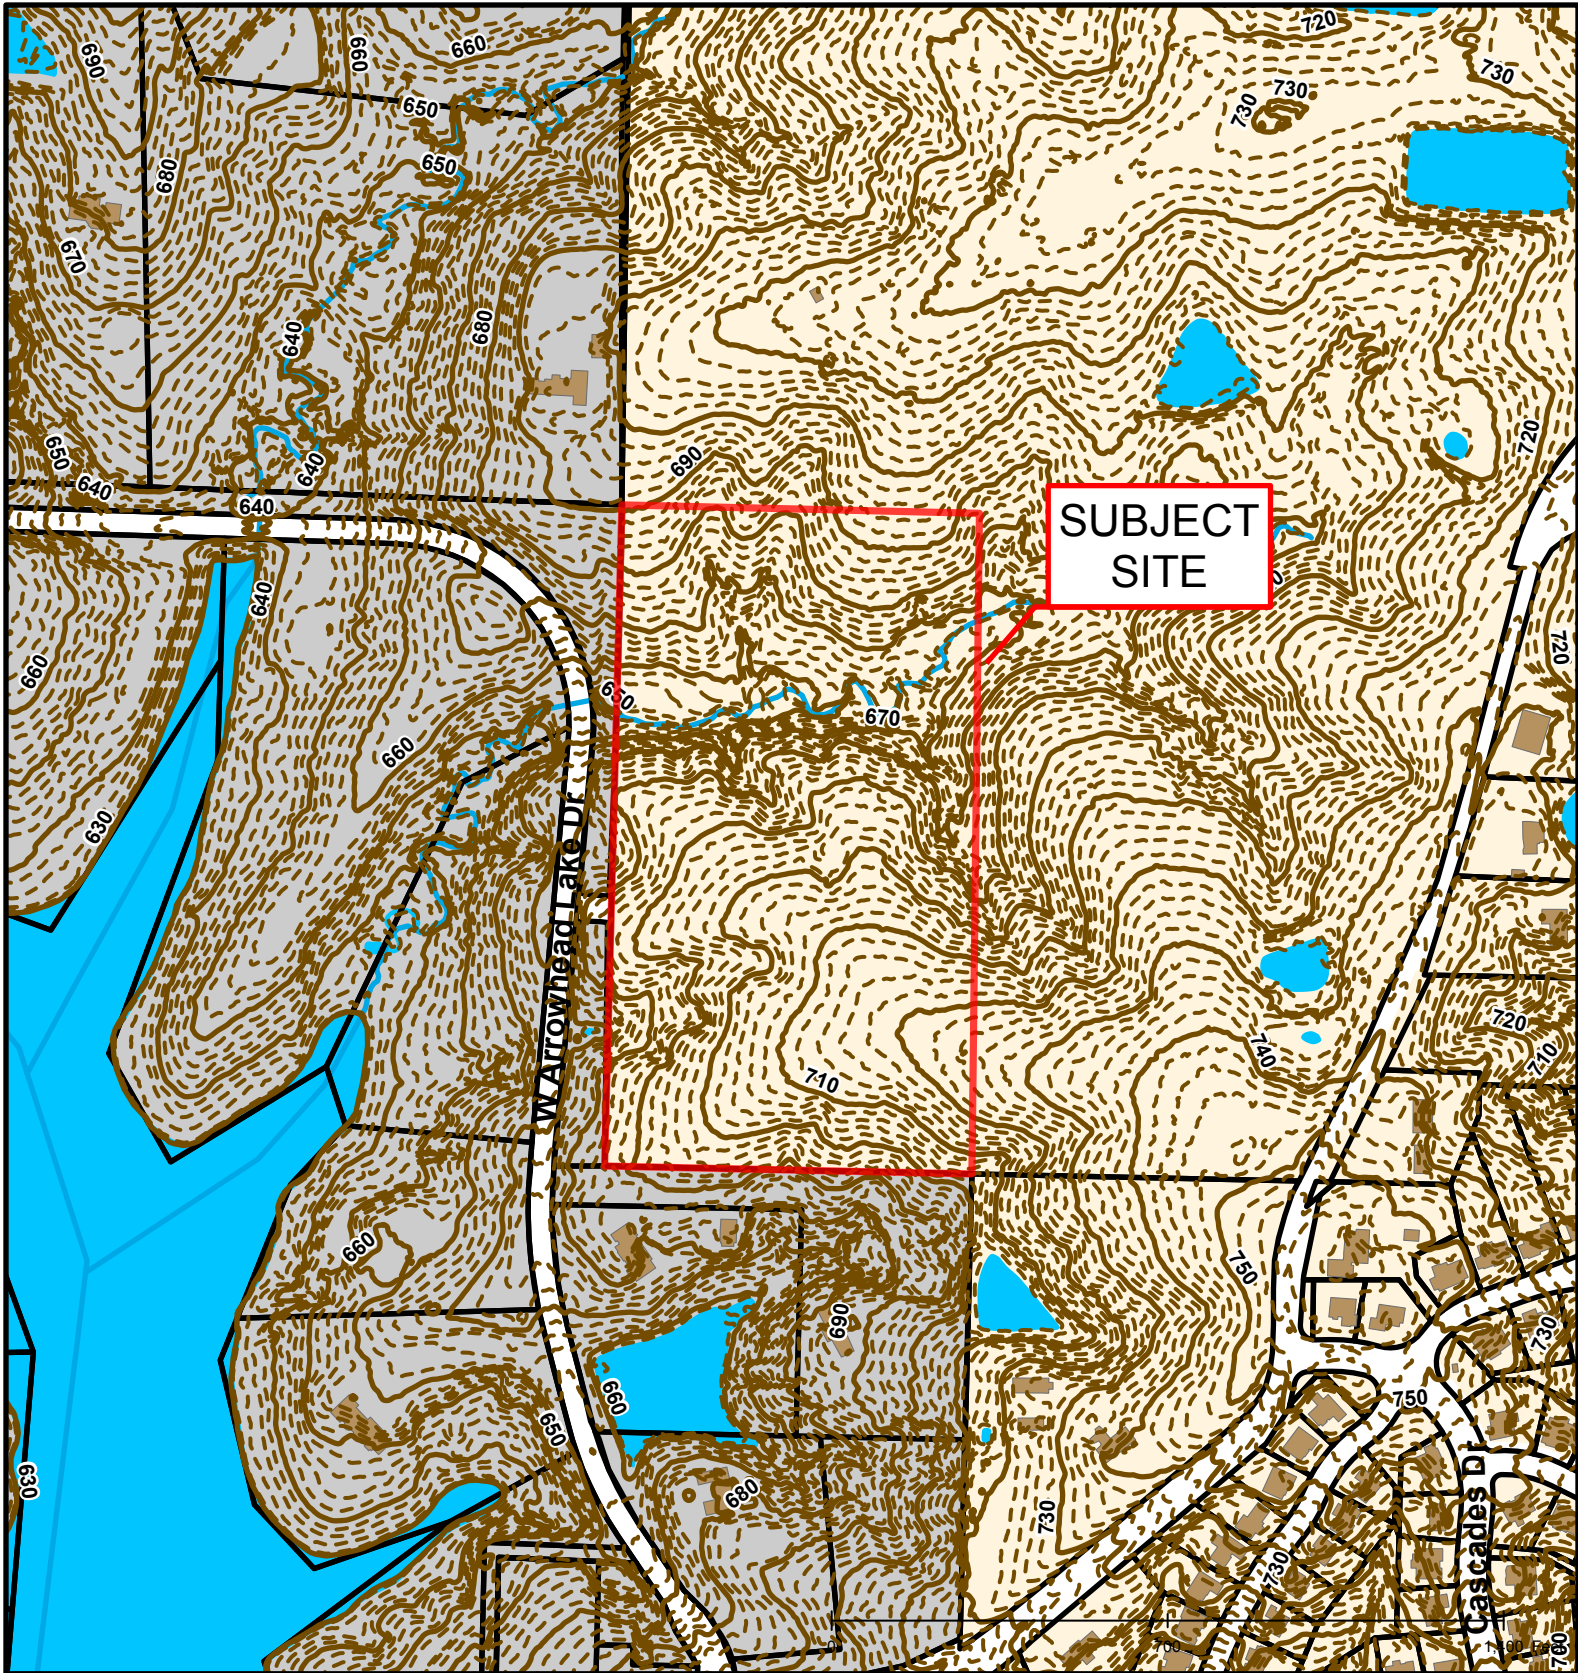

#17-167: Arrowhead Lake Estates Plat 3 Final Plat

Created by The City of Columbia - Community Development Department

Parcel Data Source: Boone County Assessor

2015 Imagery: Boone County Assessor's Office

Hillshade Data: Boone County GIS Office

#17-167: Arrowhead Lake Estates Plat 3 Final Plat

Created by The City of Columbia - Community Development Department

Parcel Data Source: Boone County Assessor

2015 Imagery: Boone County Assessor's Office

Hillshade Data: Boone County GIS Office