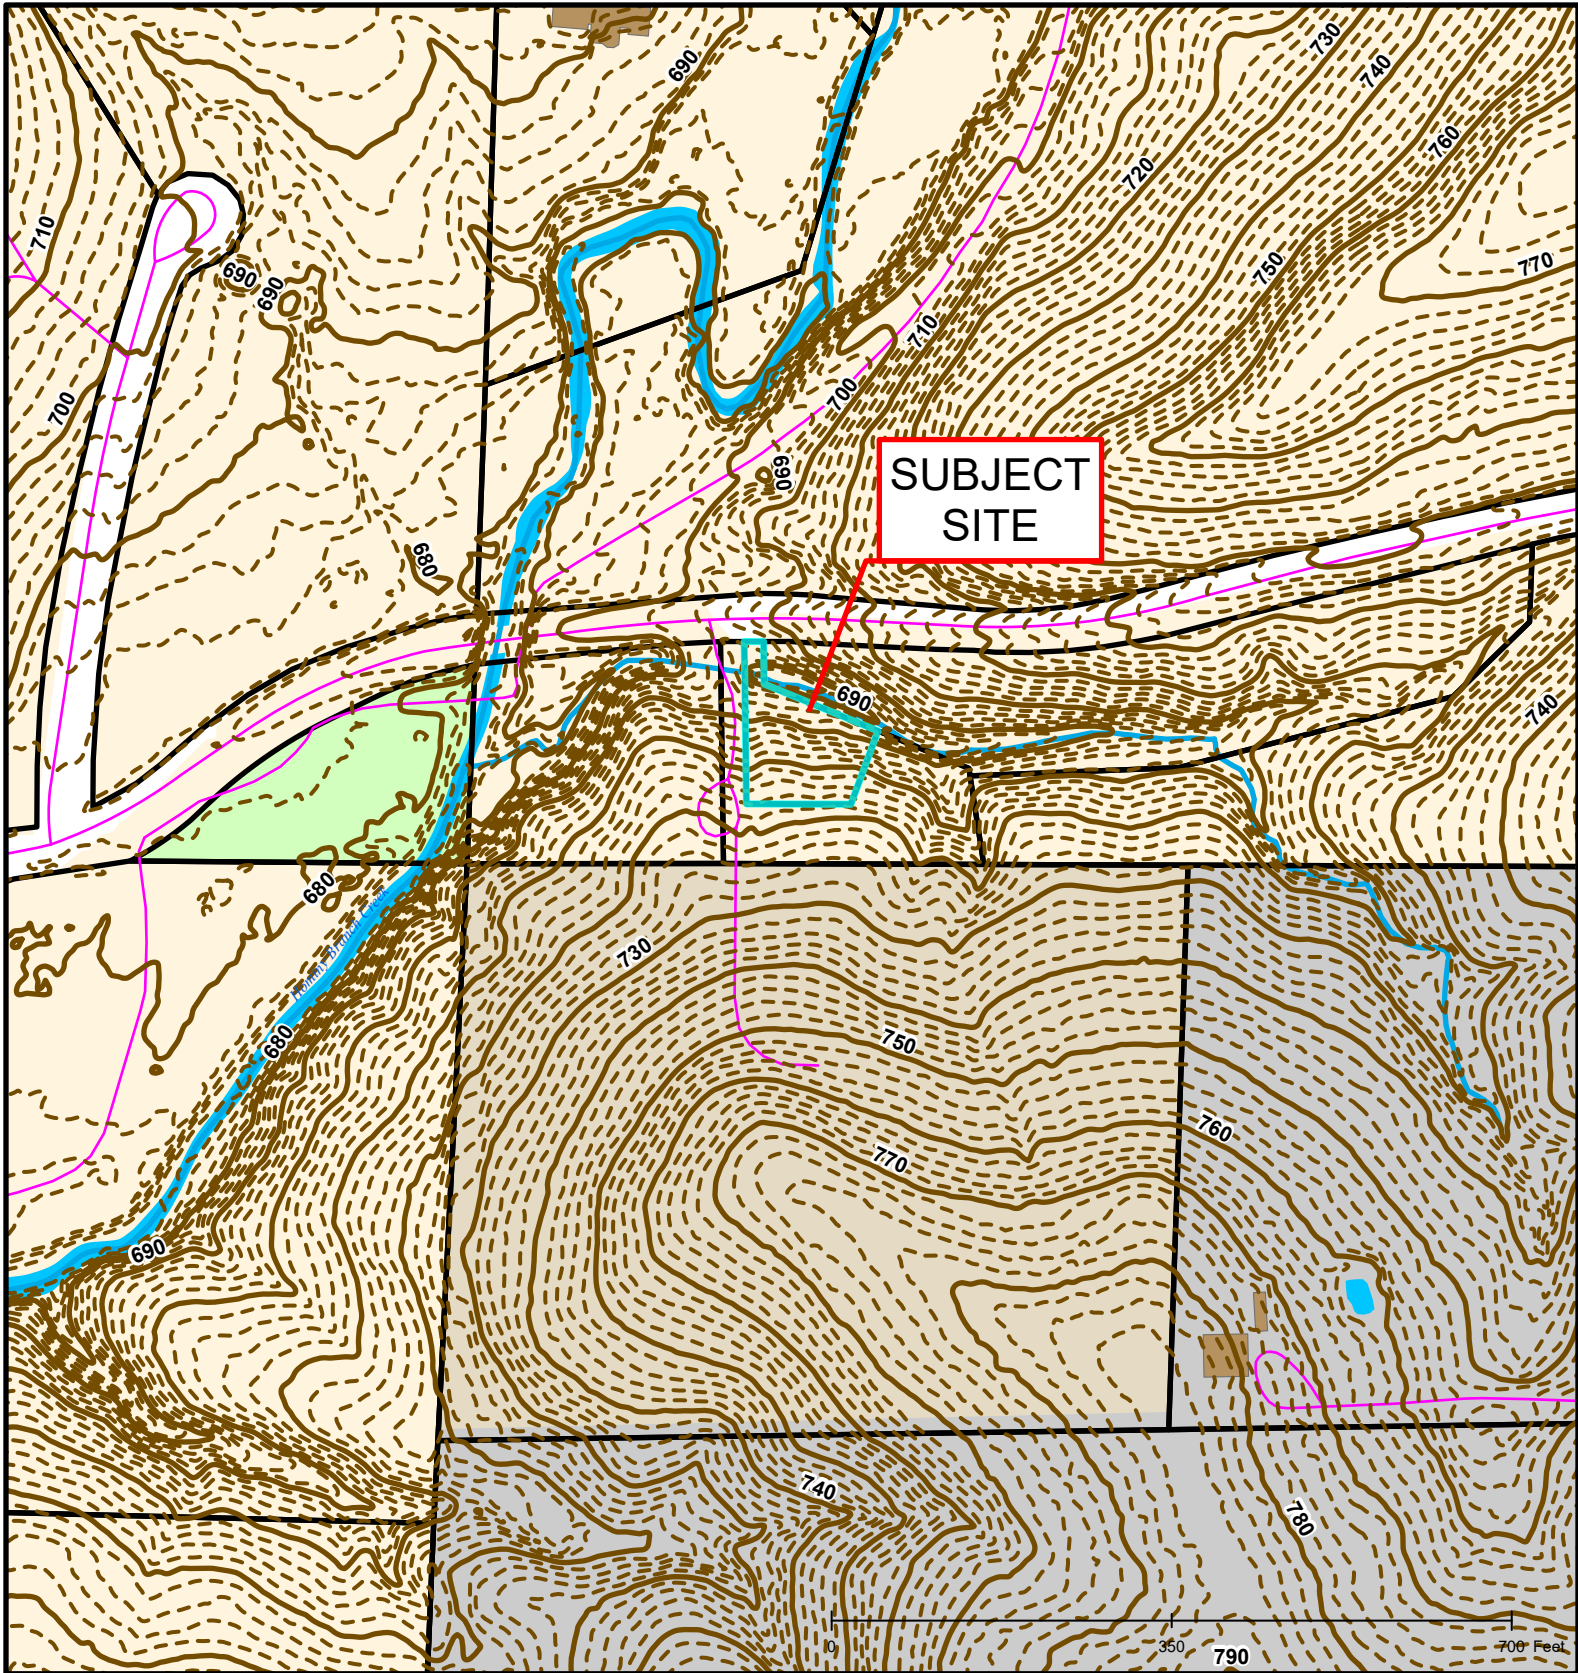

#101-2019: James & Gina Harris Rezoning (Amended)

Created by The City of Columbia - Community Development Department

Parcel Data Source: Boone County Assessor

2017 Imagery: Boone County Assessor's Office

Hillshade Data: Boone County GIS

#101-2019: James & Gina Harris Rezoning (Amended)

#101-2019: James & Gina Harris Rezoning (Amended)

Created by The City of Columbia - Community Development Department

Parcel Data Source: Boone County Assessor