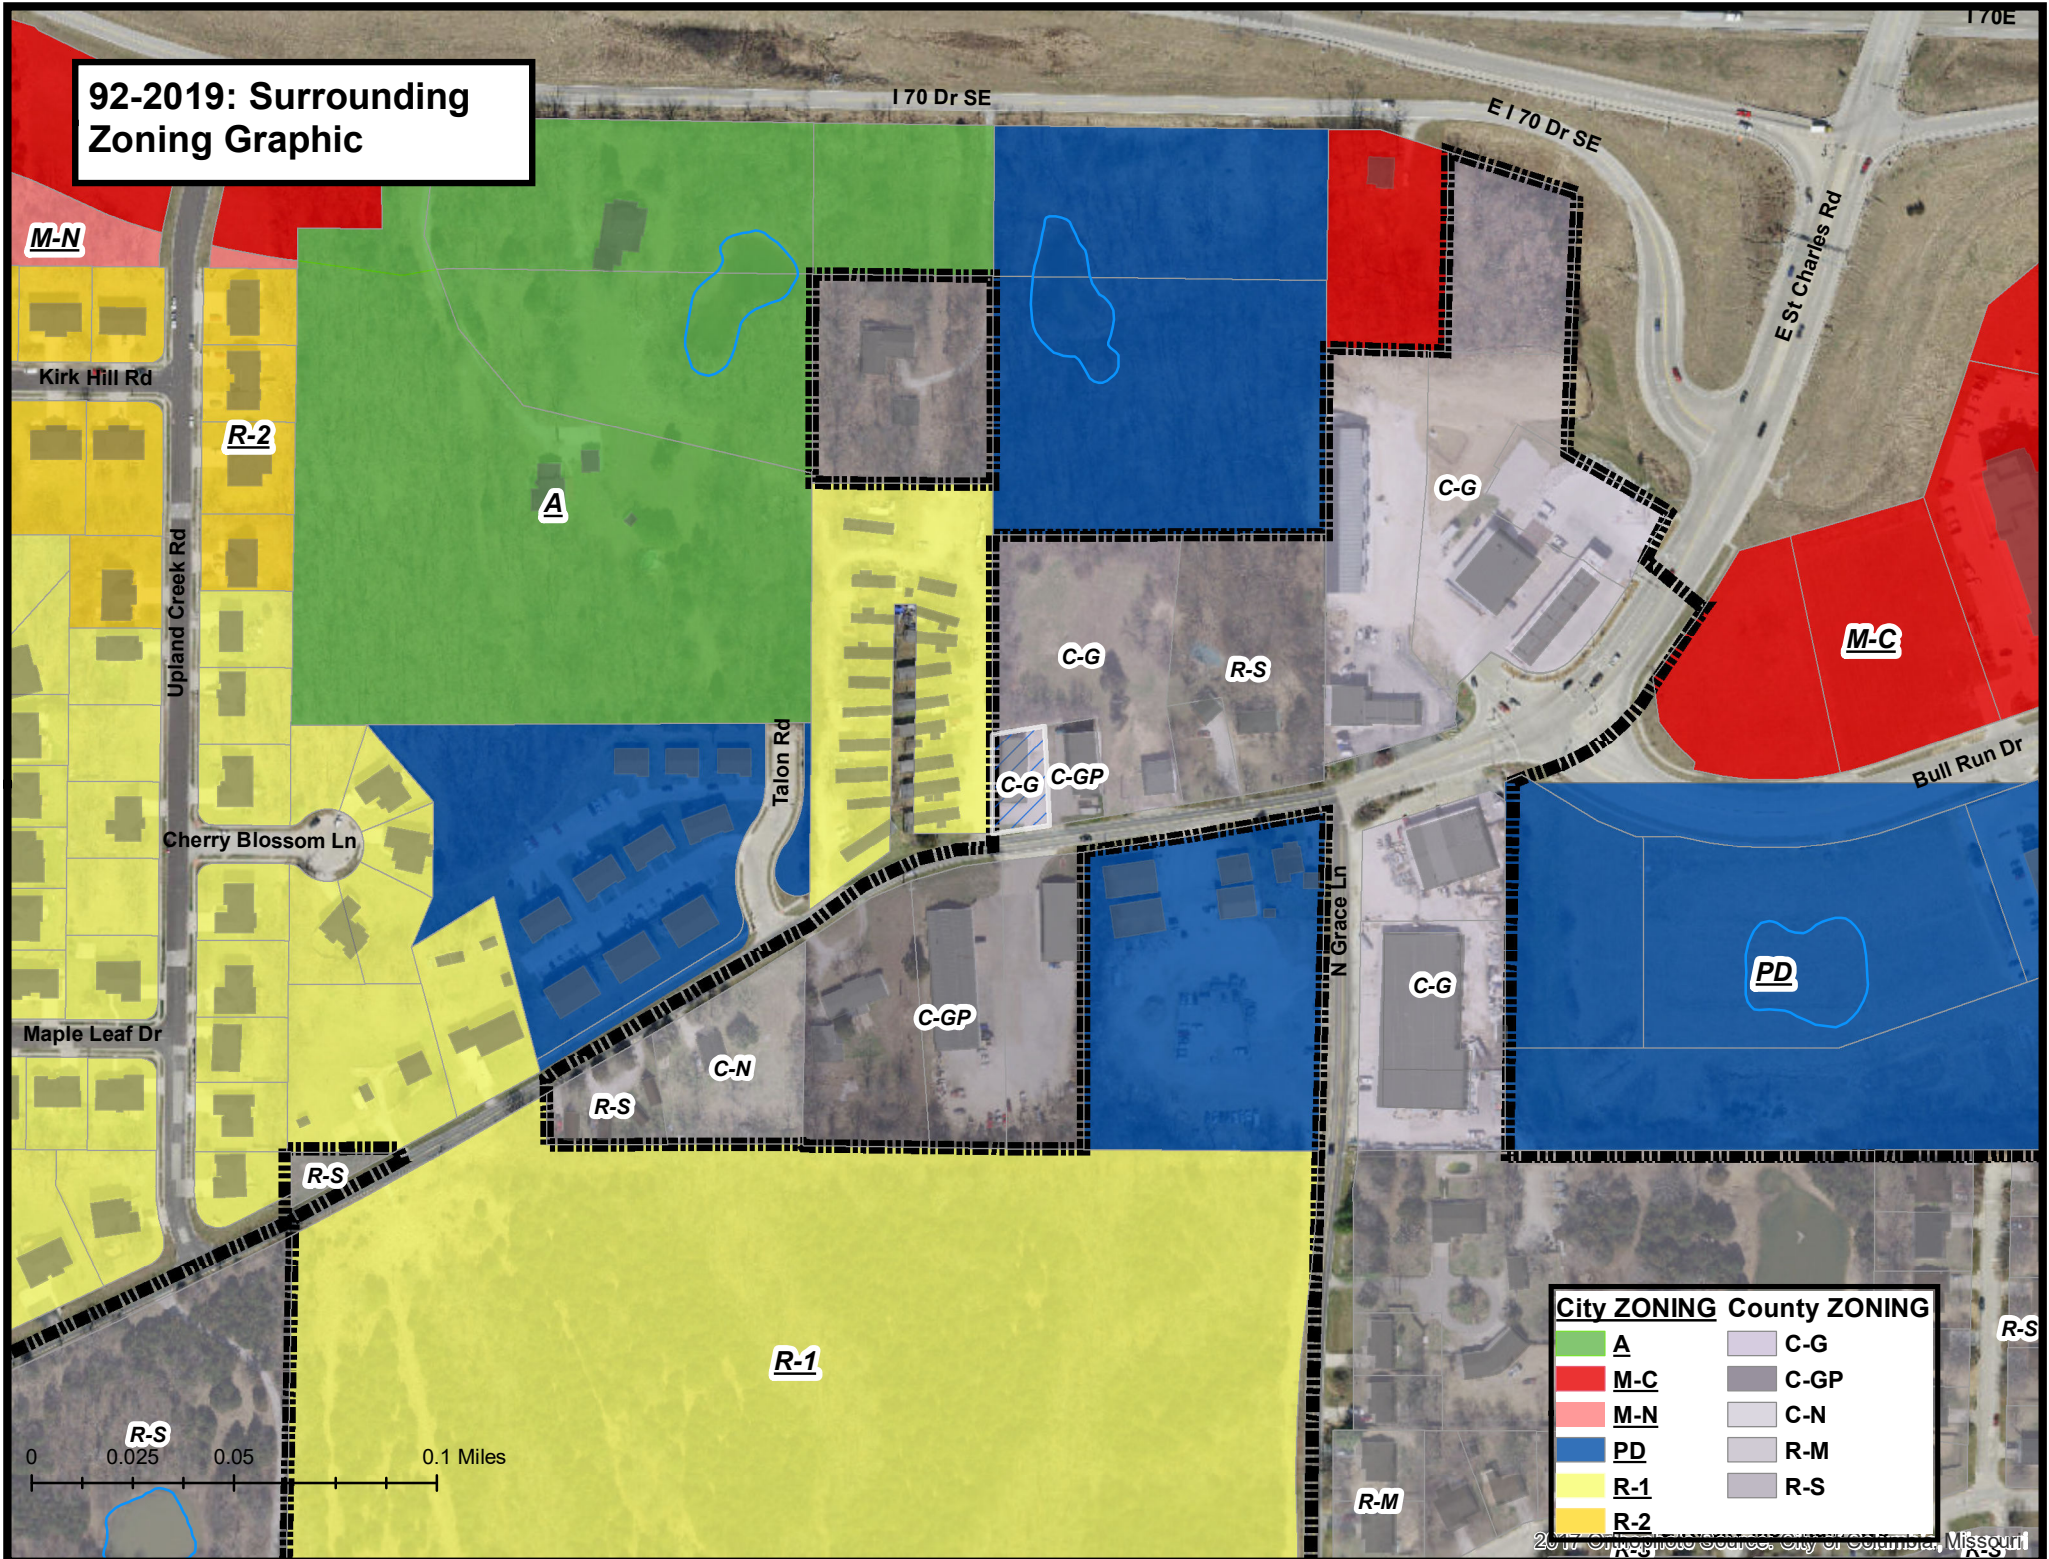

# 92-2019: Surrounding Zoning Graphic

City ZONING	County ZONING
<span style="color: green;">■</span> A	<span style="color: lightgrey;">■</span> C-G
<span style="color: red;">■</span> M-C	<span style="color: darkgrey;">■</span> C-GP
<span style="color: pink;">■</span> M-N	<span style="color: lightgrey;">■</span> C-N
<span style="color: blue;">■</span> PD	<span style="color: lightgrey;">■</span> R-M
<span style="color: yellow;">■</span> R-1	<span style="color: lightgrey;">■</span> R-S
<span style="color: orange;">■</span> R-2	