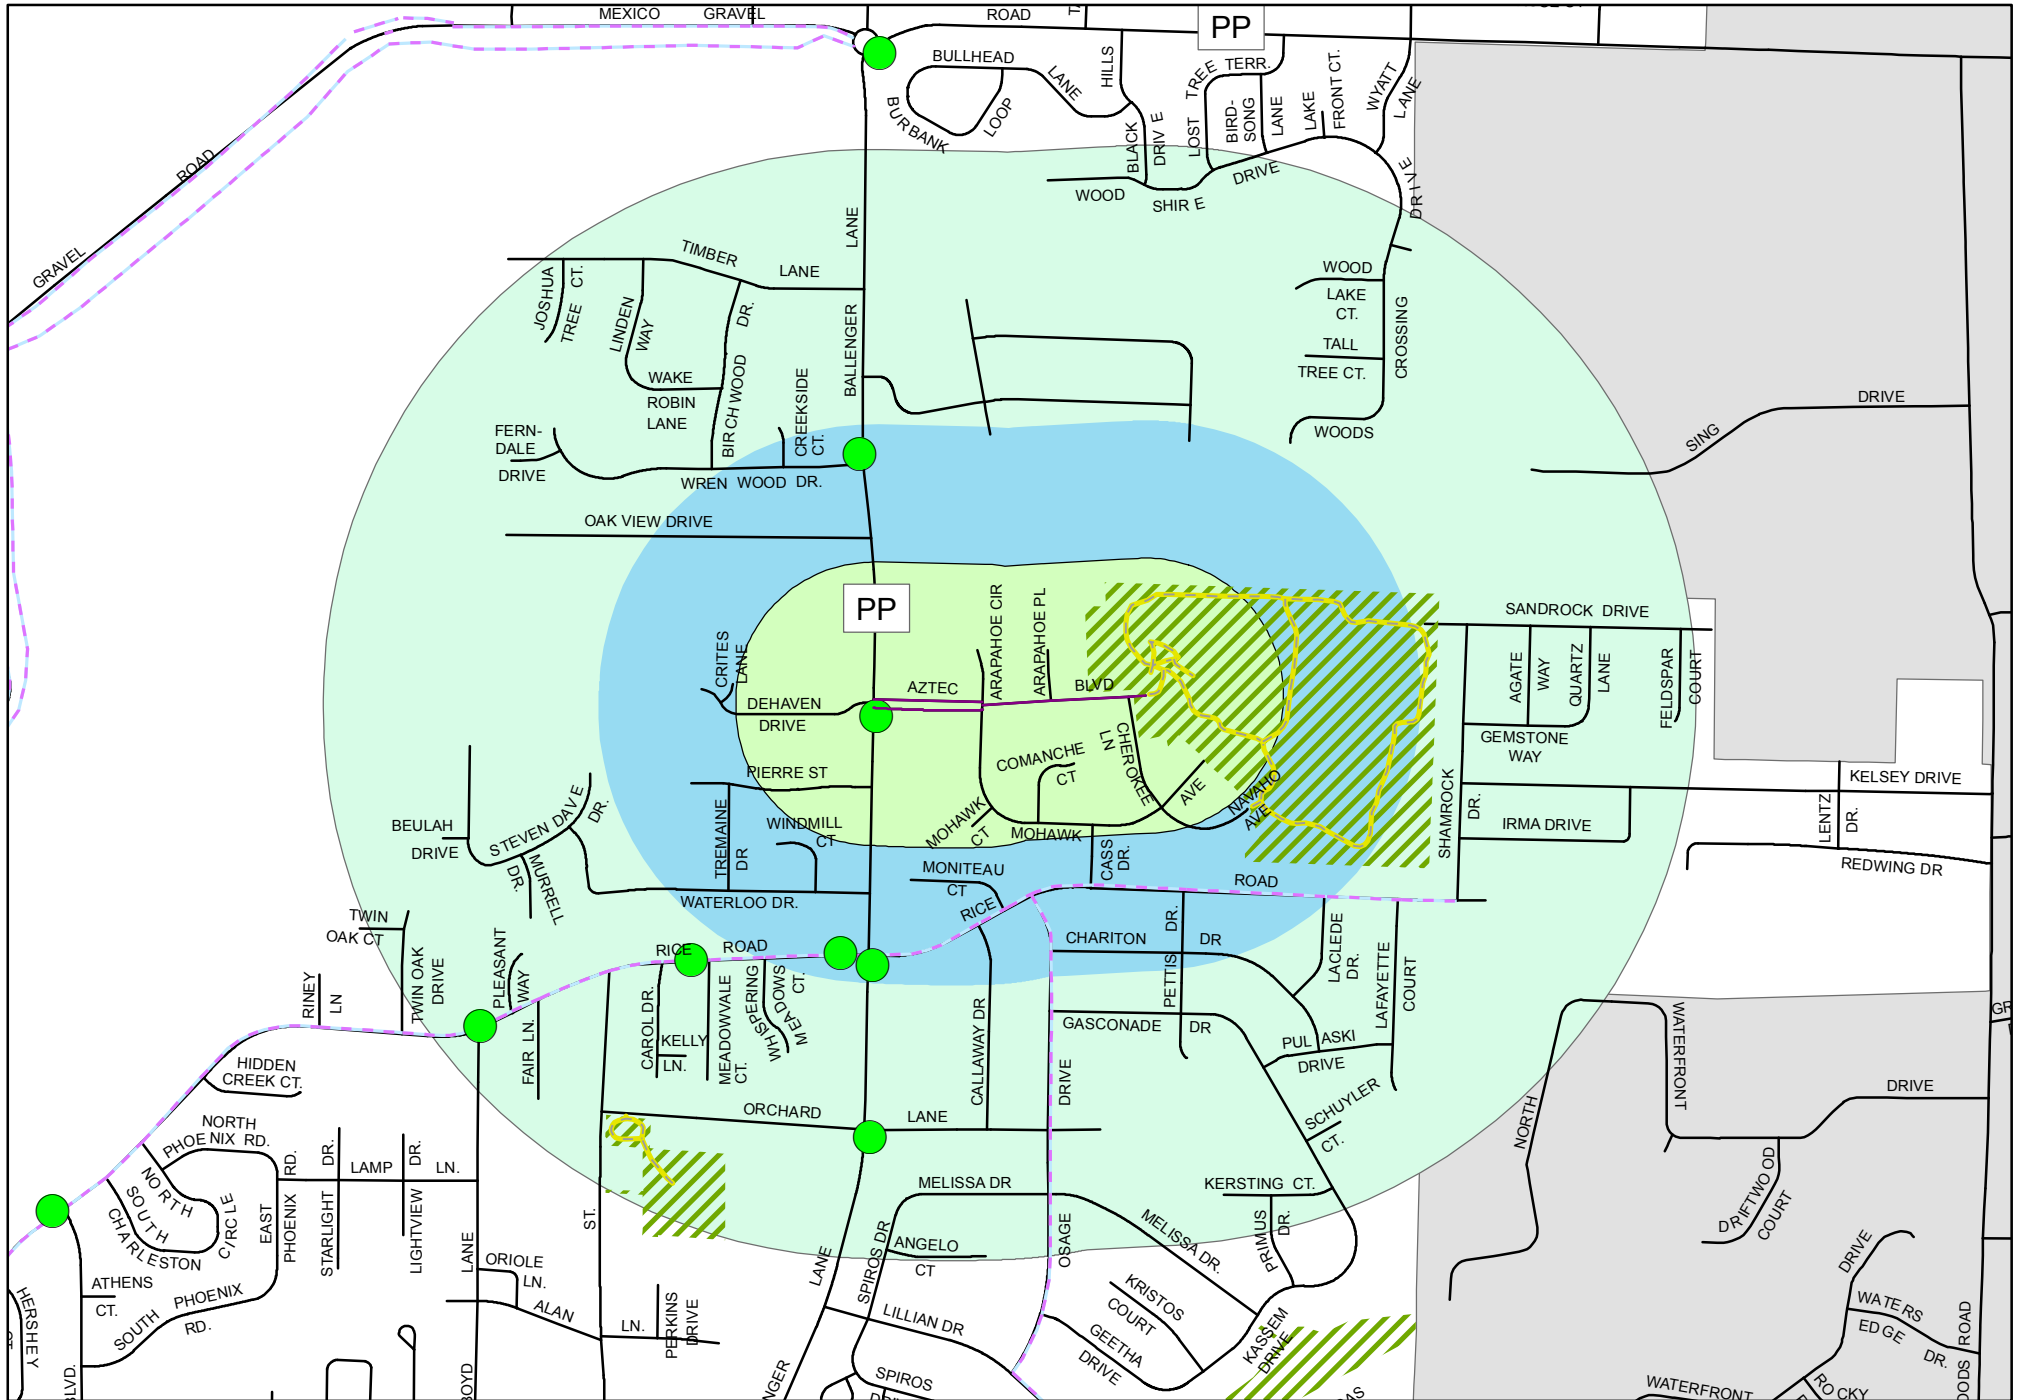

Legend

- Aztec_Bldv (purple line)
- Trail (yellow line)
- Hospital (blue 'H' icon)
- Aztec_Bldv_660 (light green shaded area)
- Aztec_Bldv_QuarterMile (light blue shaded area)
- Aztec_Bldv_HalfMile (lightest green shaded area)
- Bus Stops (green circle icon)
- School (blue square icon)
- Nursing/Retirement Home (blue cross icon)
- Park (green diagonal hatched area)
- Bike Facility (dashed purple line)

Aztec_Bldv