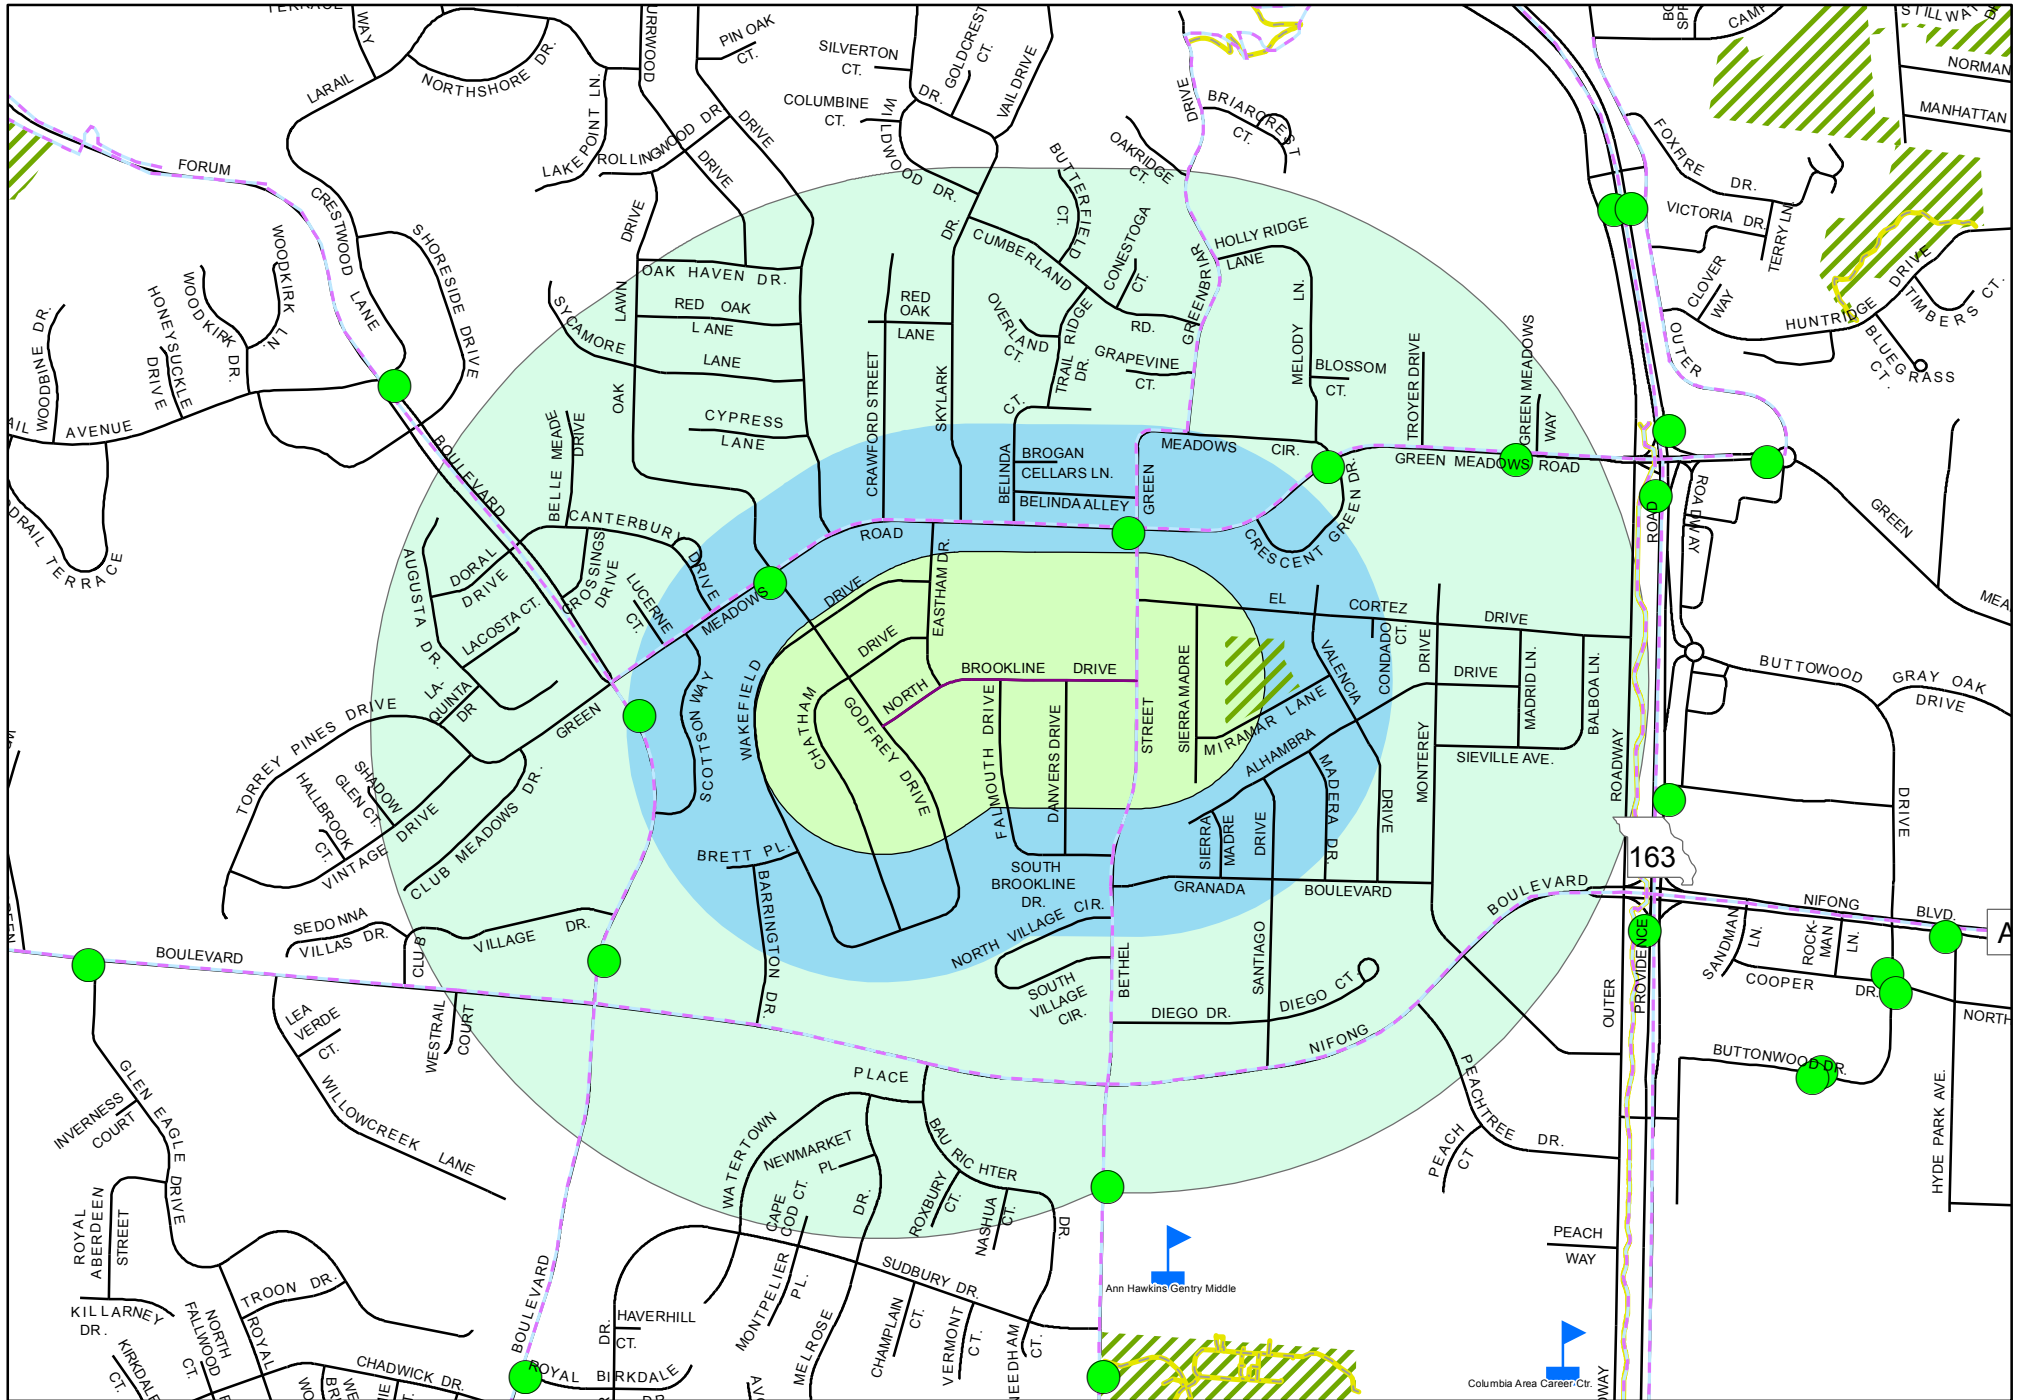

Legend

- North_Brookline_Dr
- Trail
- Hospital
- North_Brookline_Dr_660
- Bus Stops
- School
- Nursing/Retirement Home
- North_Brookline_Dr_QuarterMile
- Bike Facility
- Park
- North_Brookline_Dr_HalfMile

North_Brookline_Dr