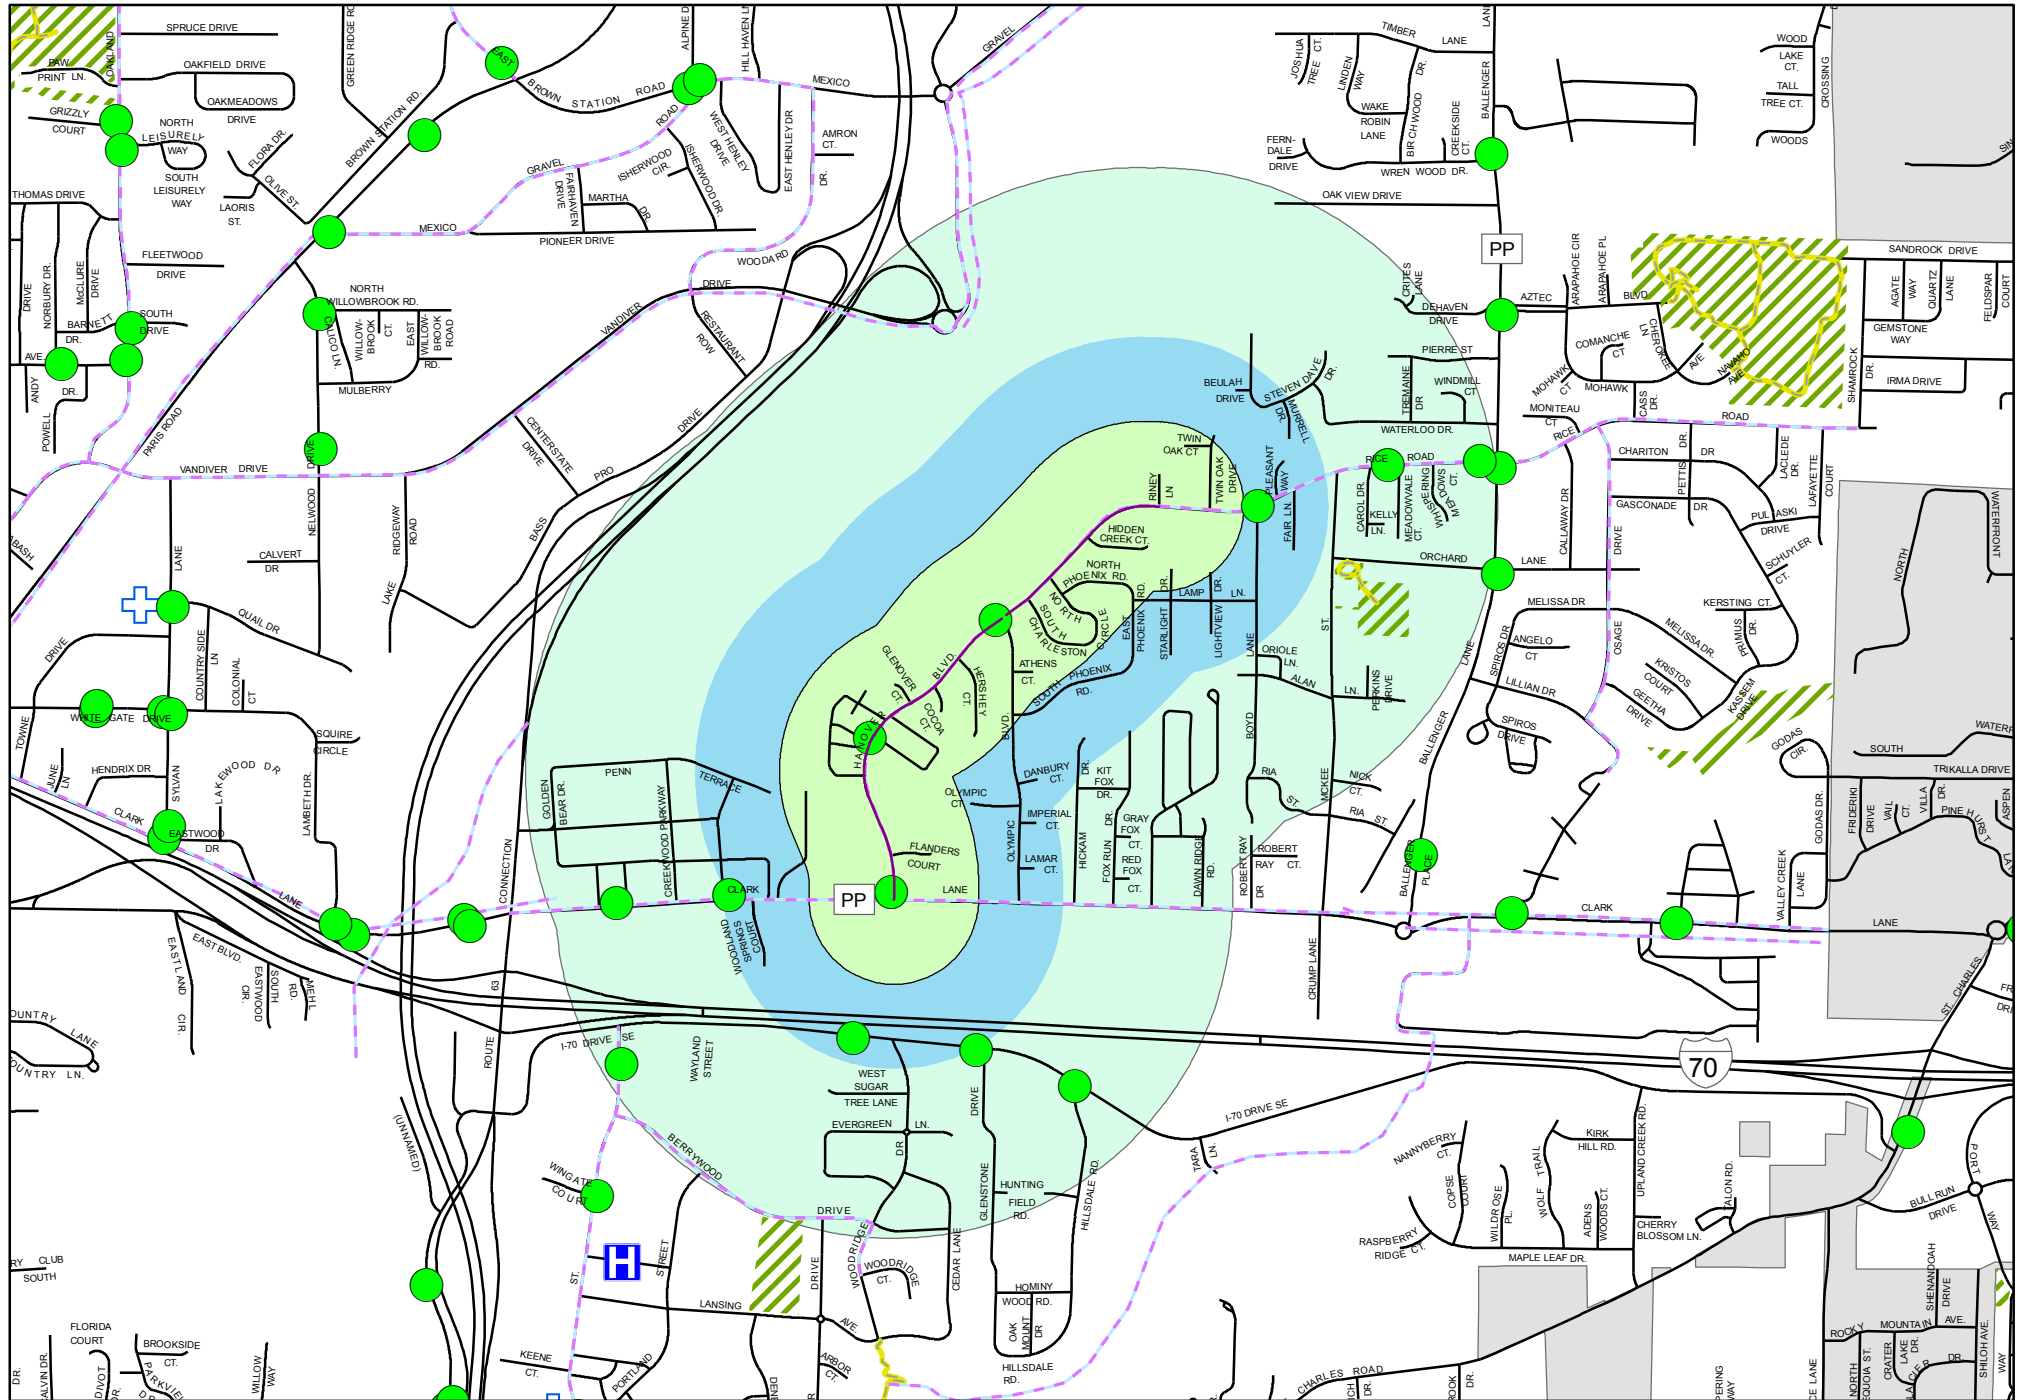

Legend

- Hanover_Blvd
- Trail
- Hospital
- Bus Stops
- School
- Nursing/Retirement Home
- Bike Facility
- Park
- Hanover_Blvd_660
- Hanover_Blvd_QuarterMile
- Hanover_Blvd_HalfMile

Hanover_Blv