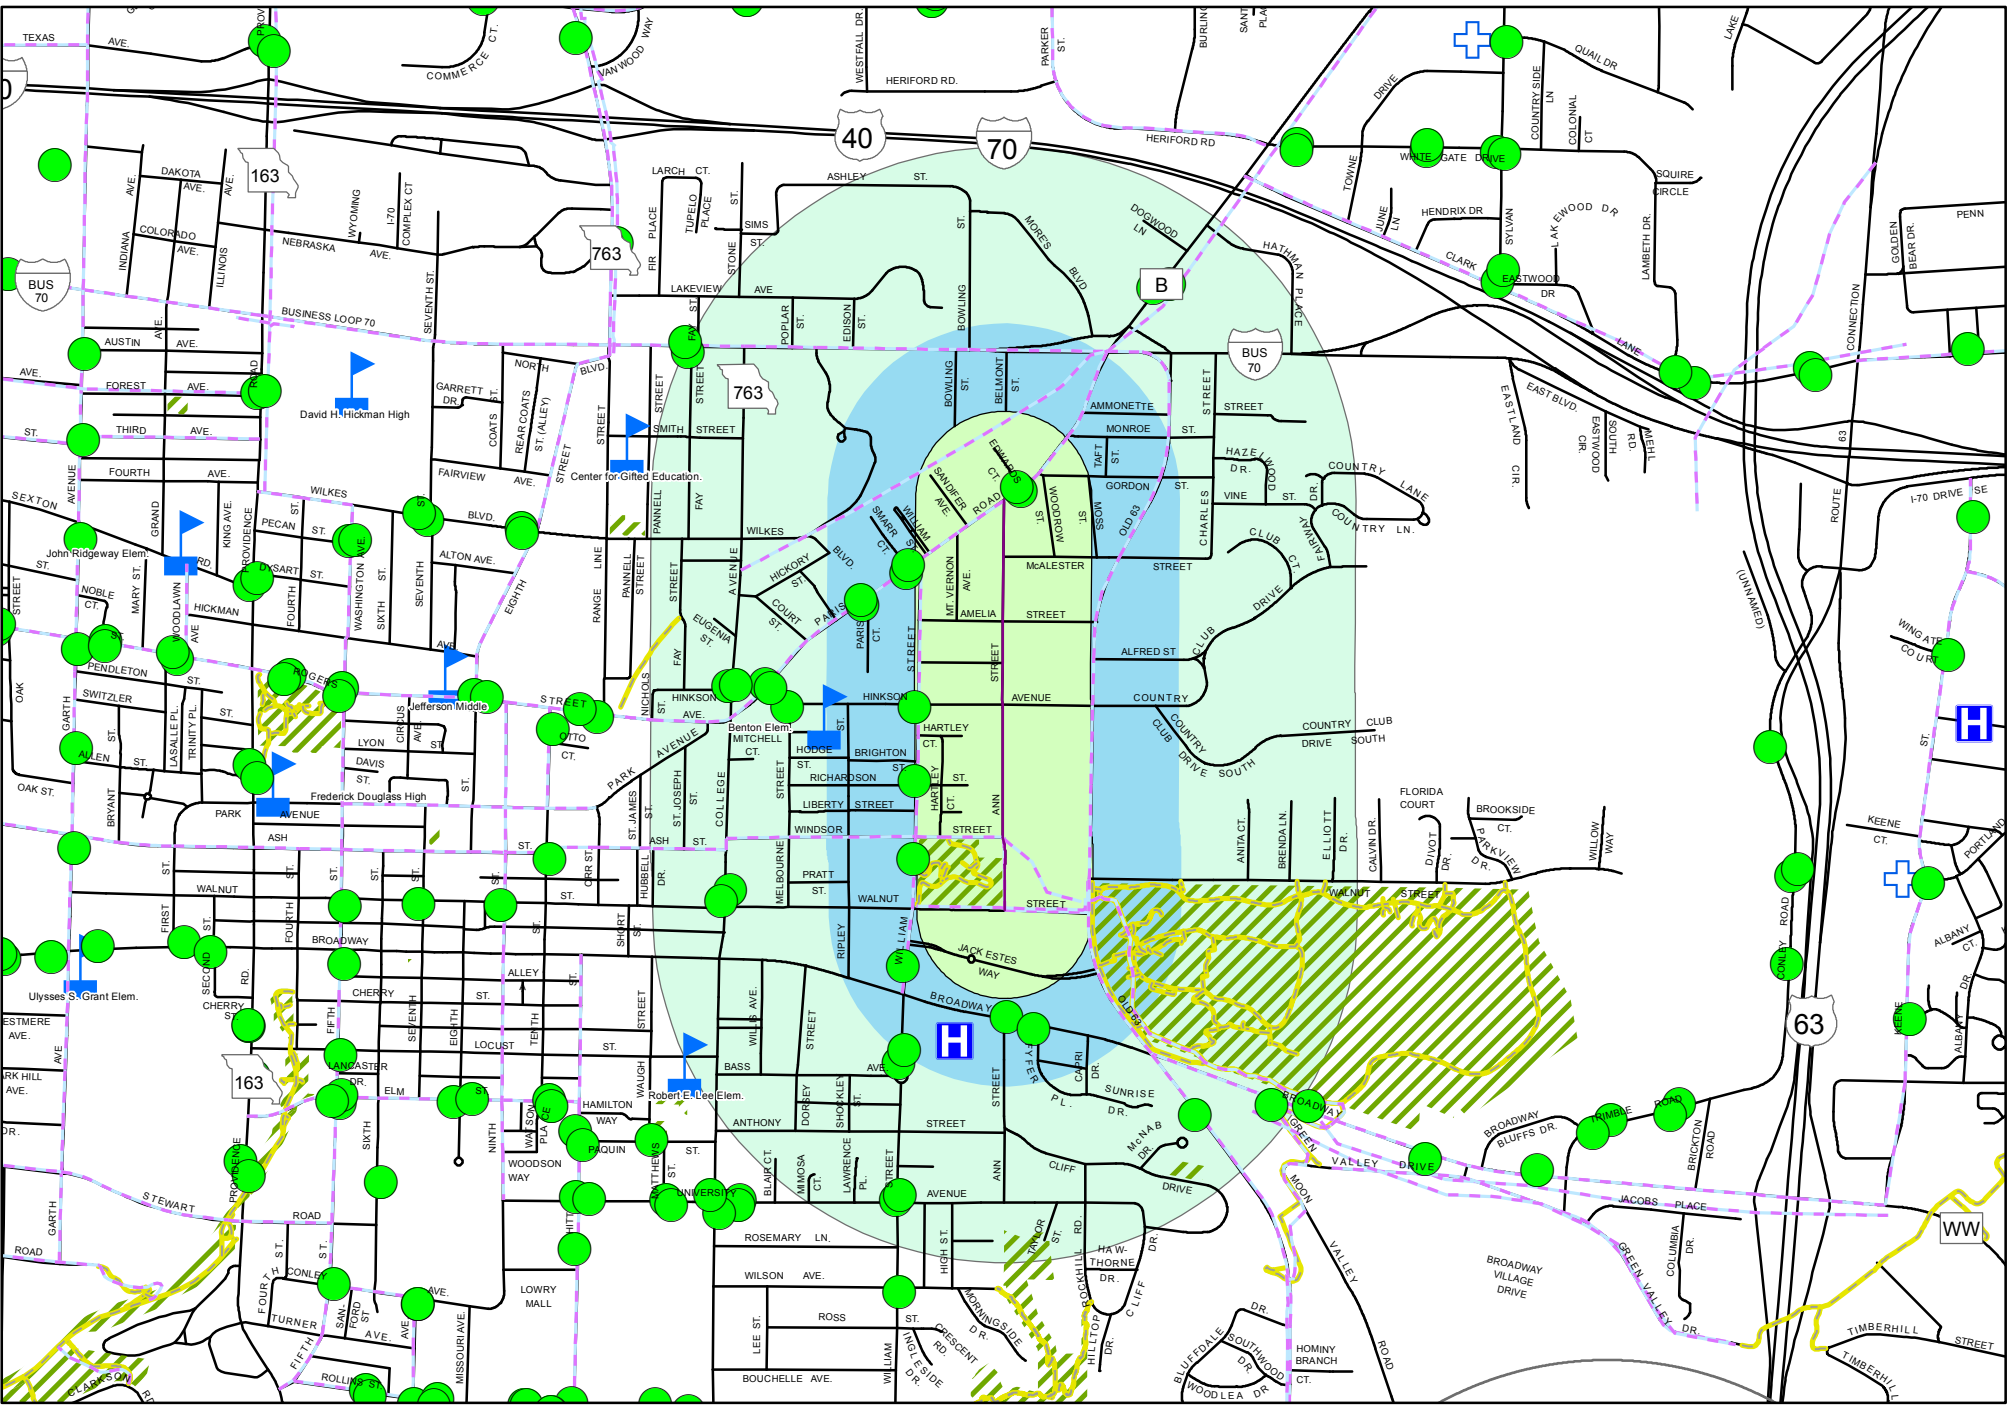

Legend

- Ann_St
- Bus Stops
- - - Bike Facility
- Trail
- ▲ School
- + Nursing/Retirement Home
- ▨ Park
- H Hospital
- Ann_St_660
- Ann_St_QuarterMile
- Ann_St_HalfMile

Ann_St