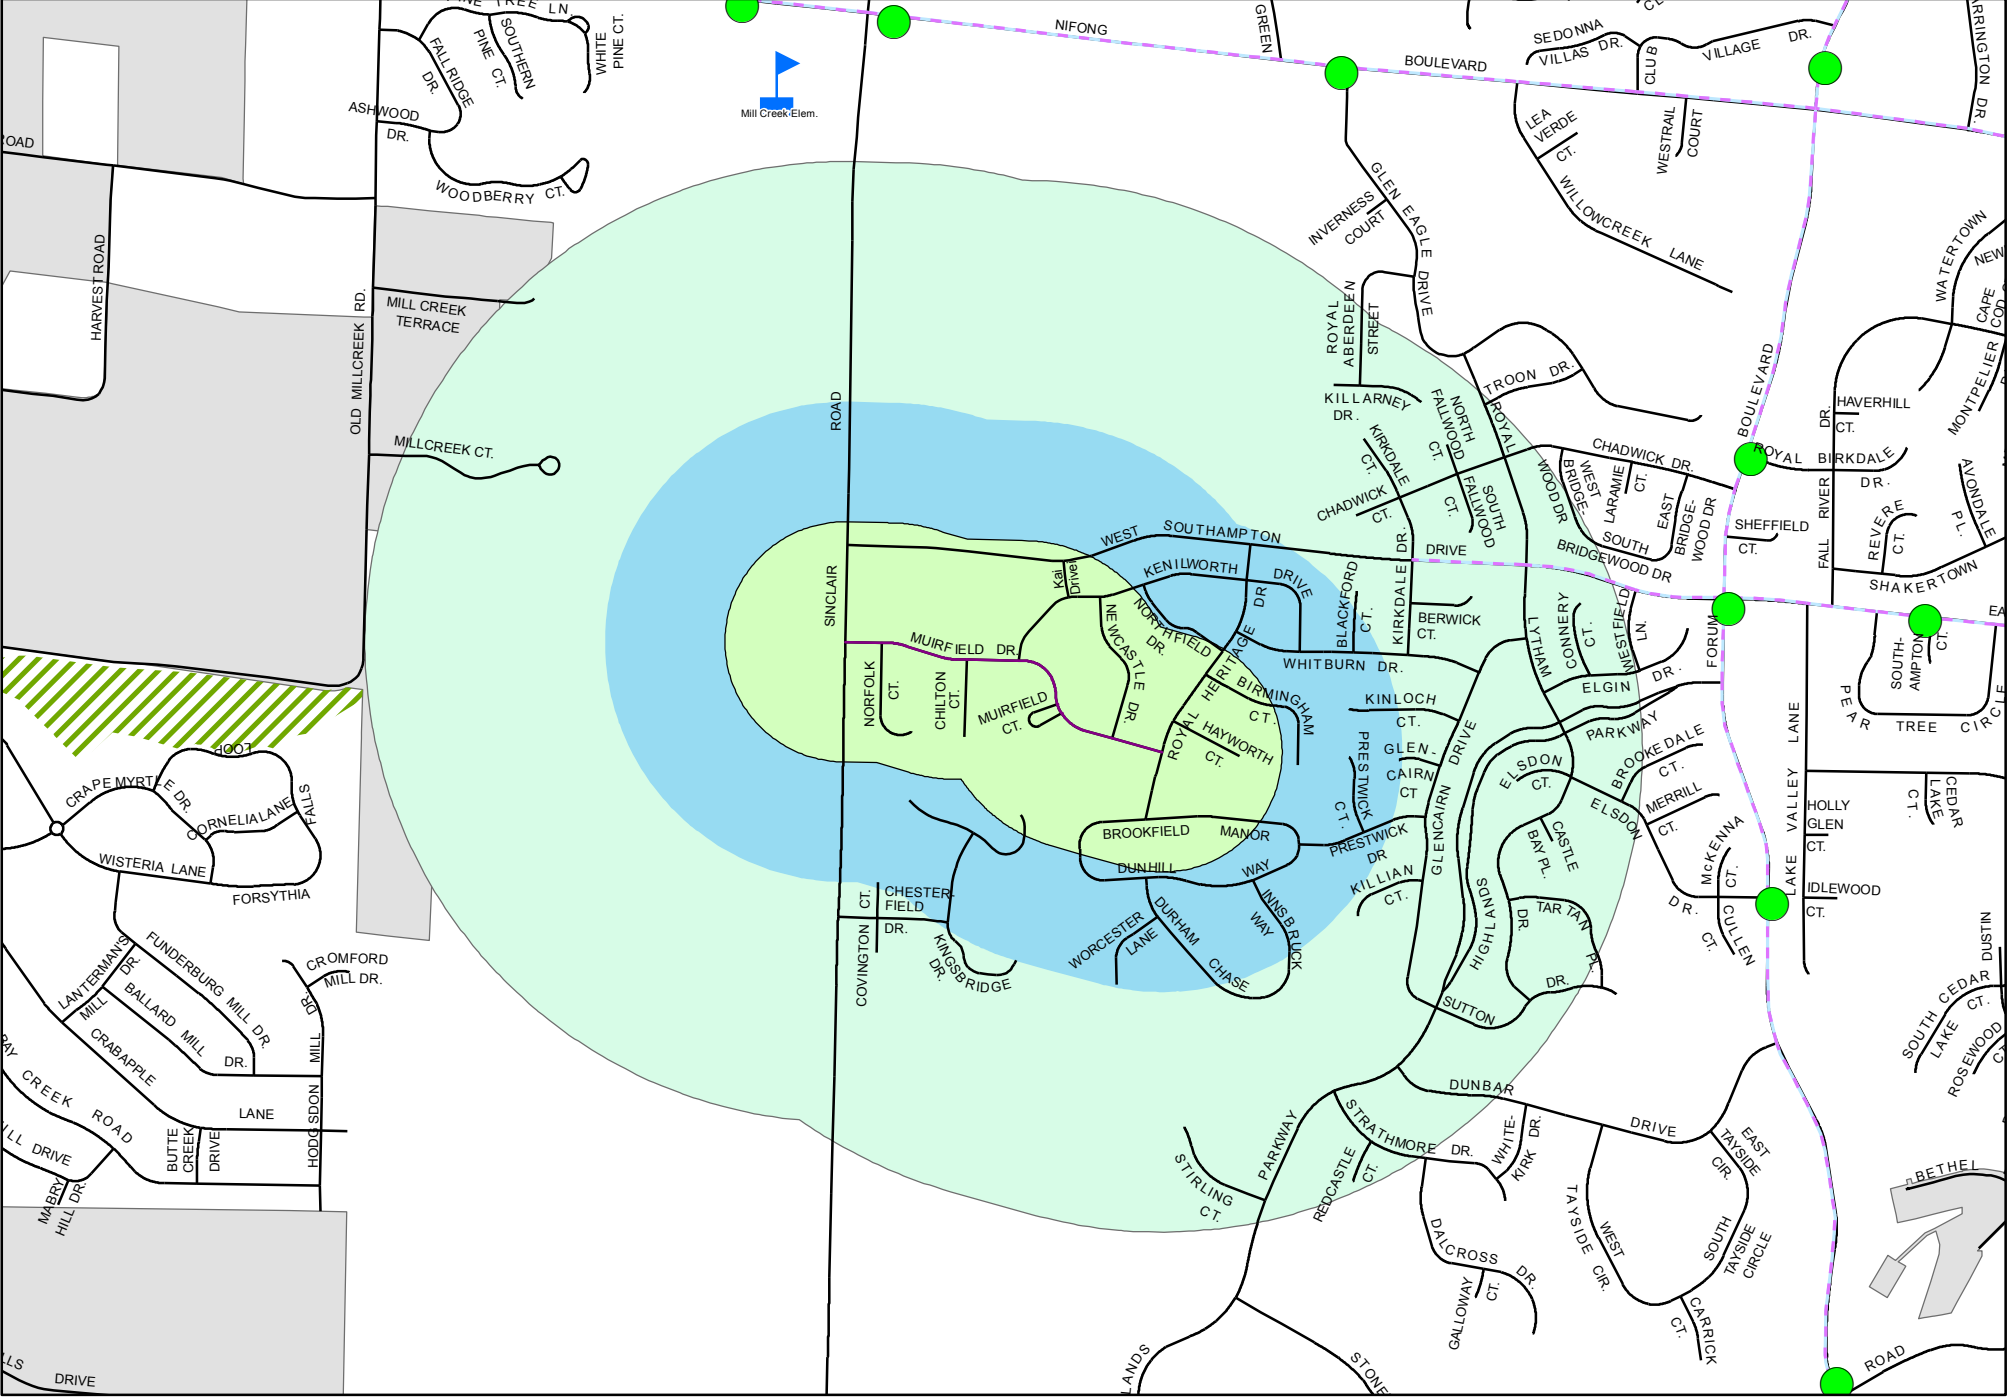

Legend

- Muirfield_Dr
- Trail
- Hospital
- Bus Stops
- Bike Facility
- School
- Nursing/Retirement Home
- Park

- Muirfield_Dr_660
- Muirfield_Dr_QuarterMile
- Muirfield_Dr_HalfMile

Muirfield_Dr