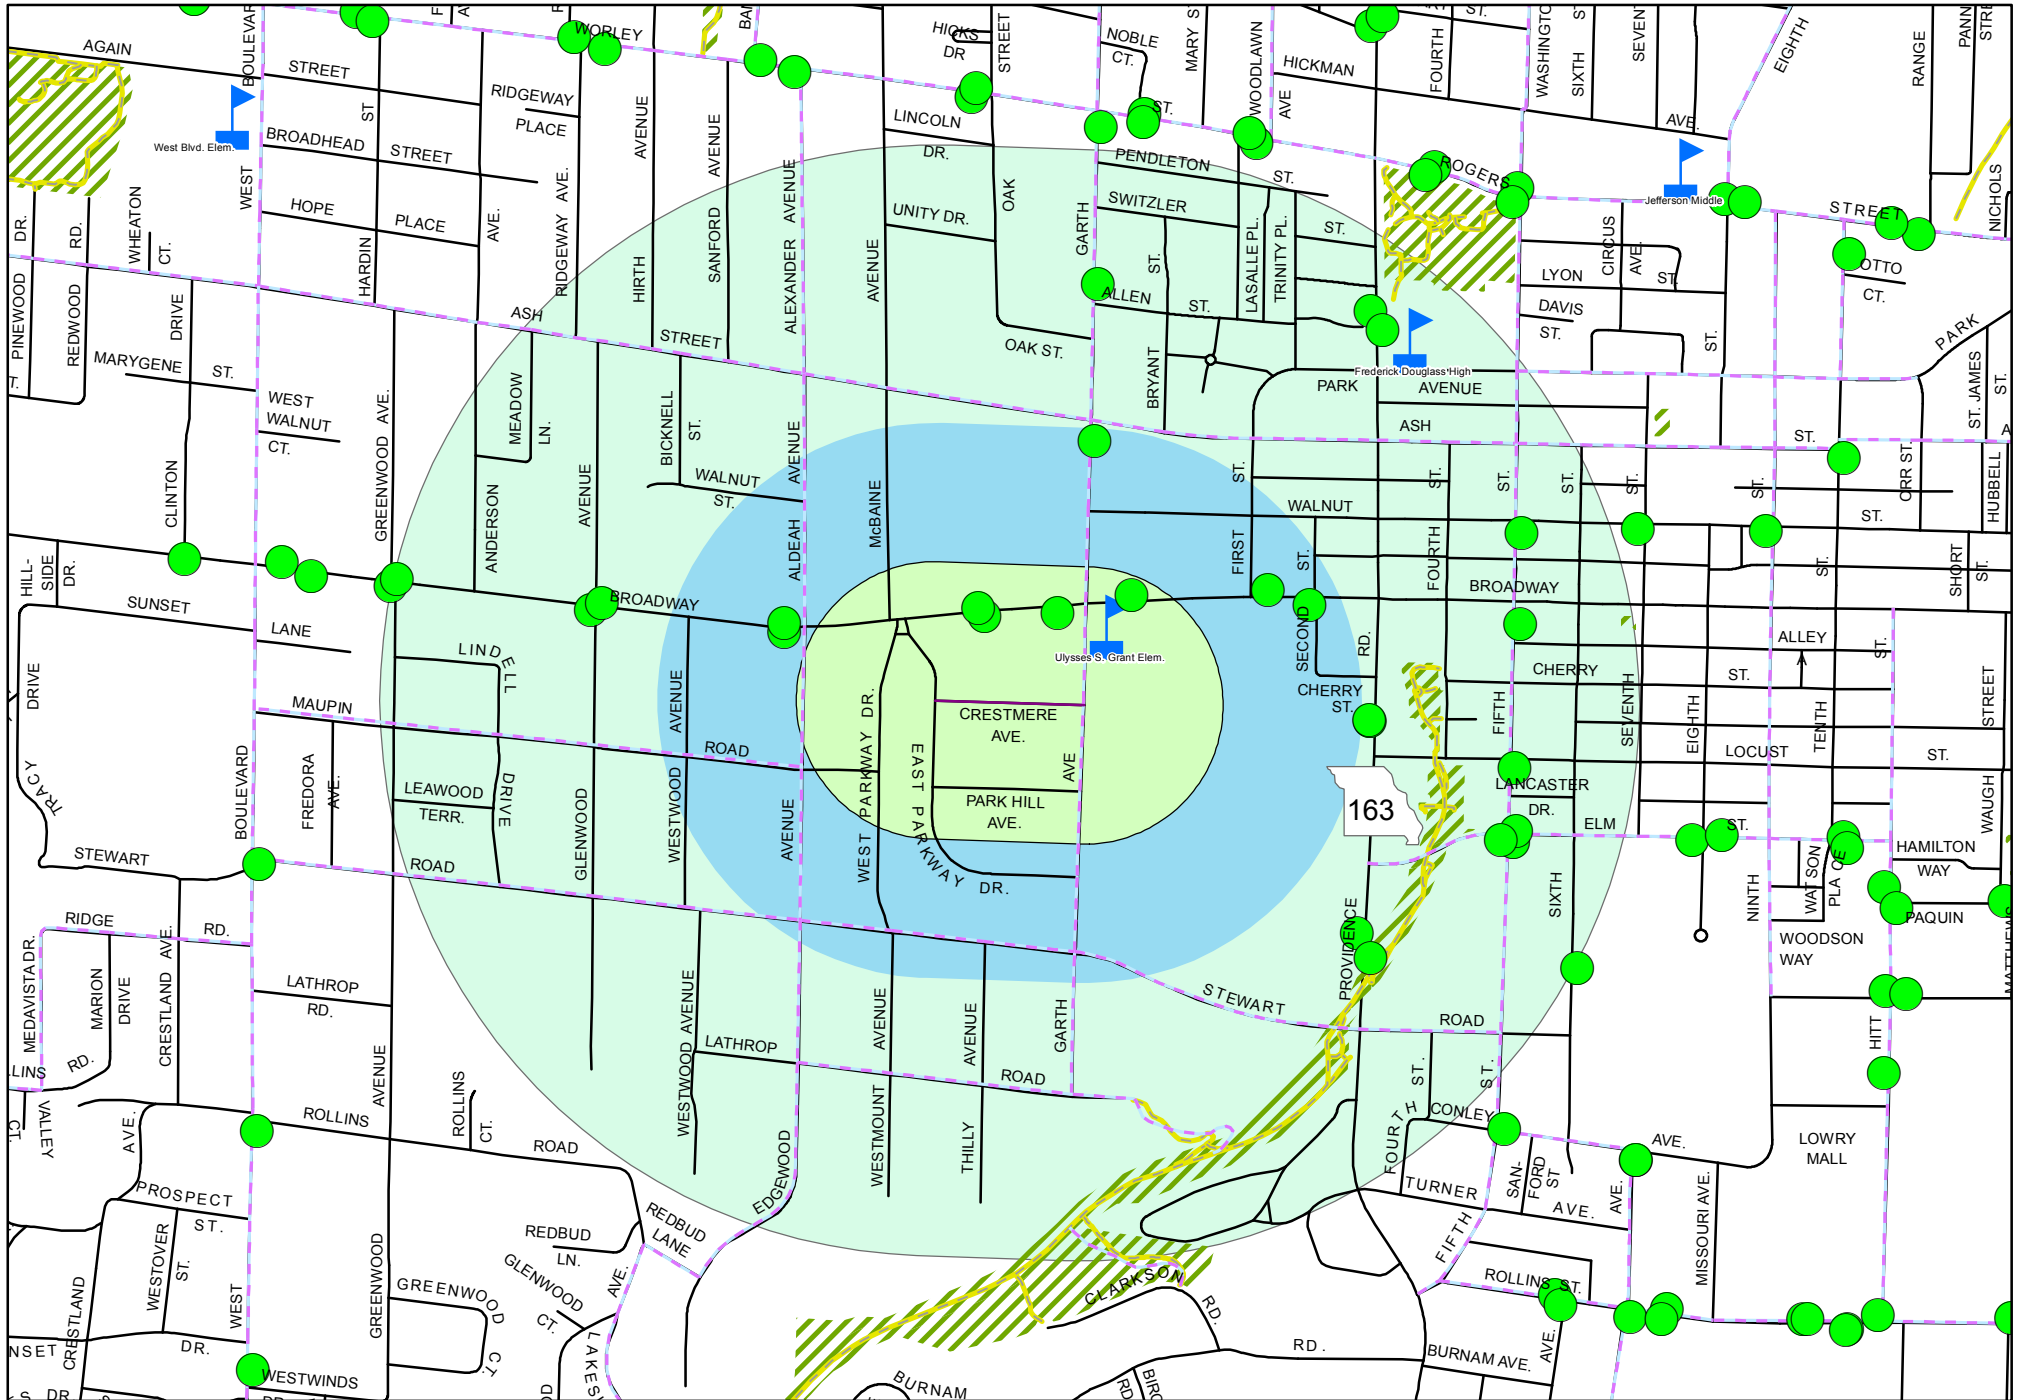

Legend

- Crestmere_Ave
- Trail
- Hospital
- Bus Stops
- School
- Nursing/Retirement Home
- Bike Facility
- Park
- Crestmere_Ave_660
- Crestmere_Ave_QuarterMile
- Crestmere_Ave_HalfMile

Crestmere_Ave

163