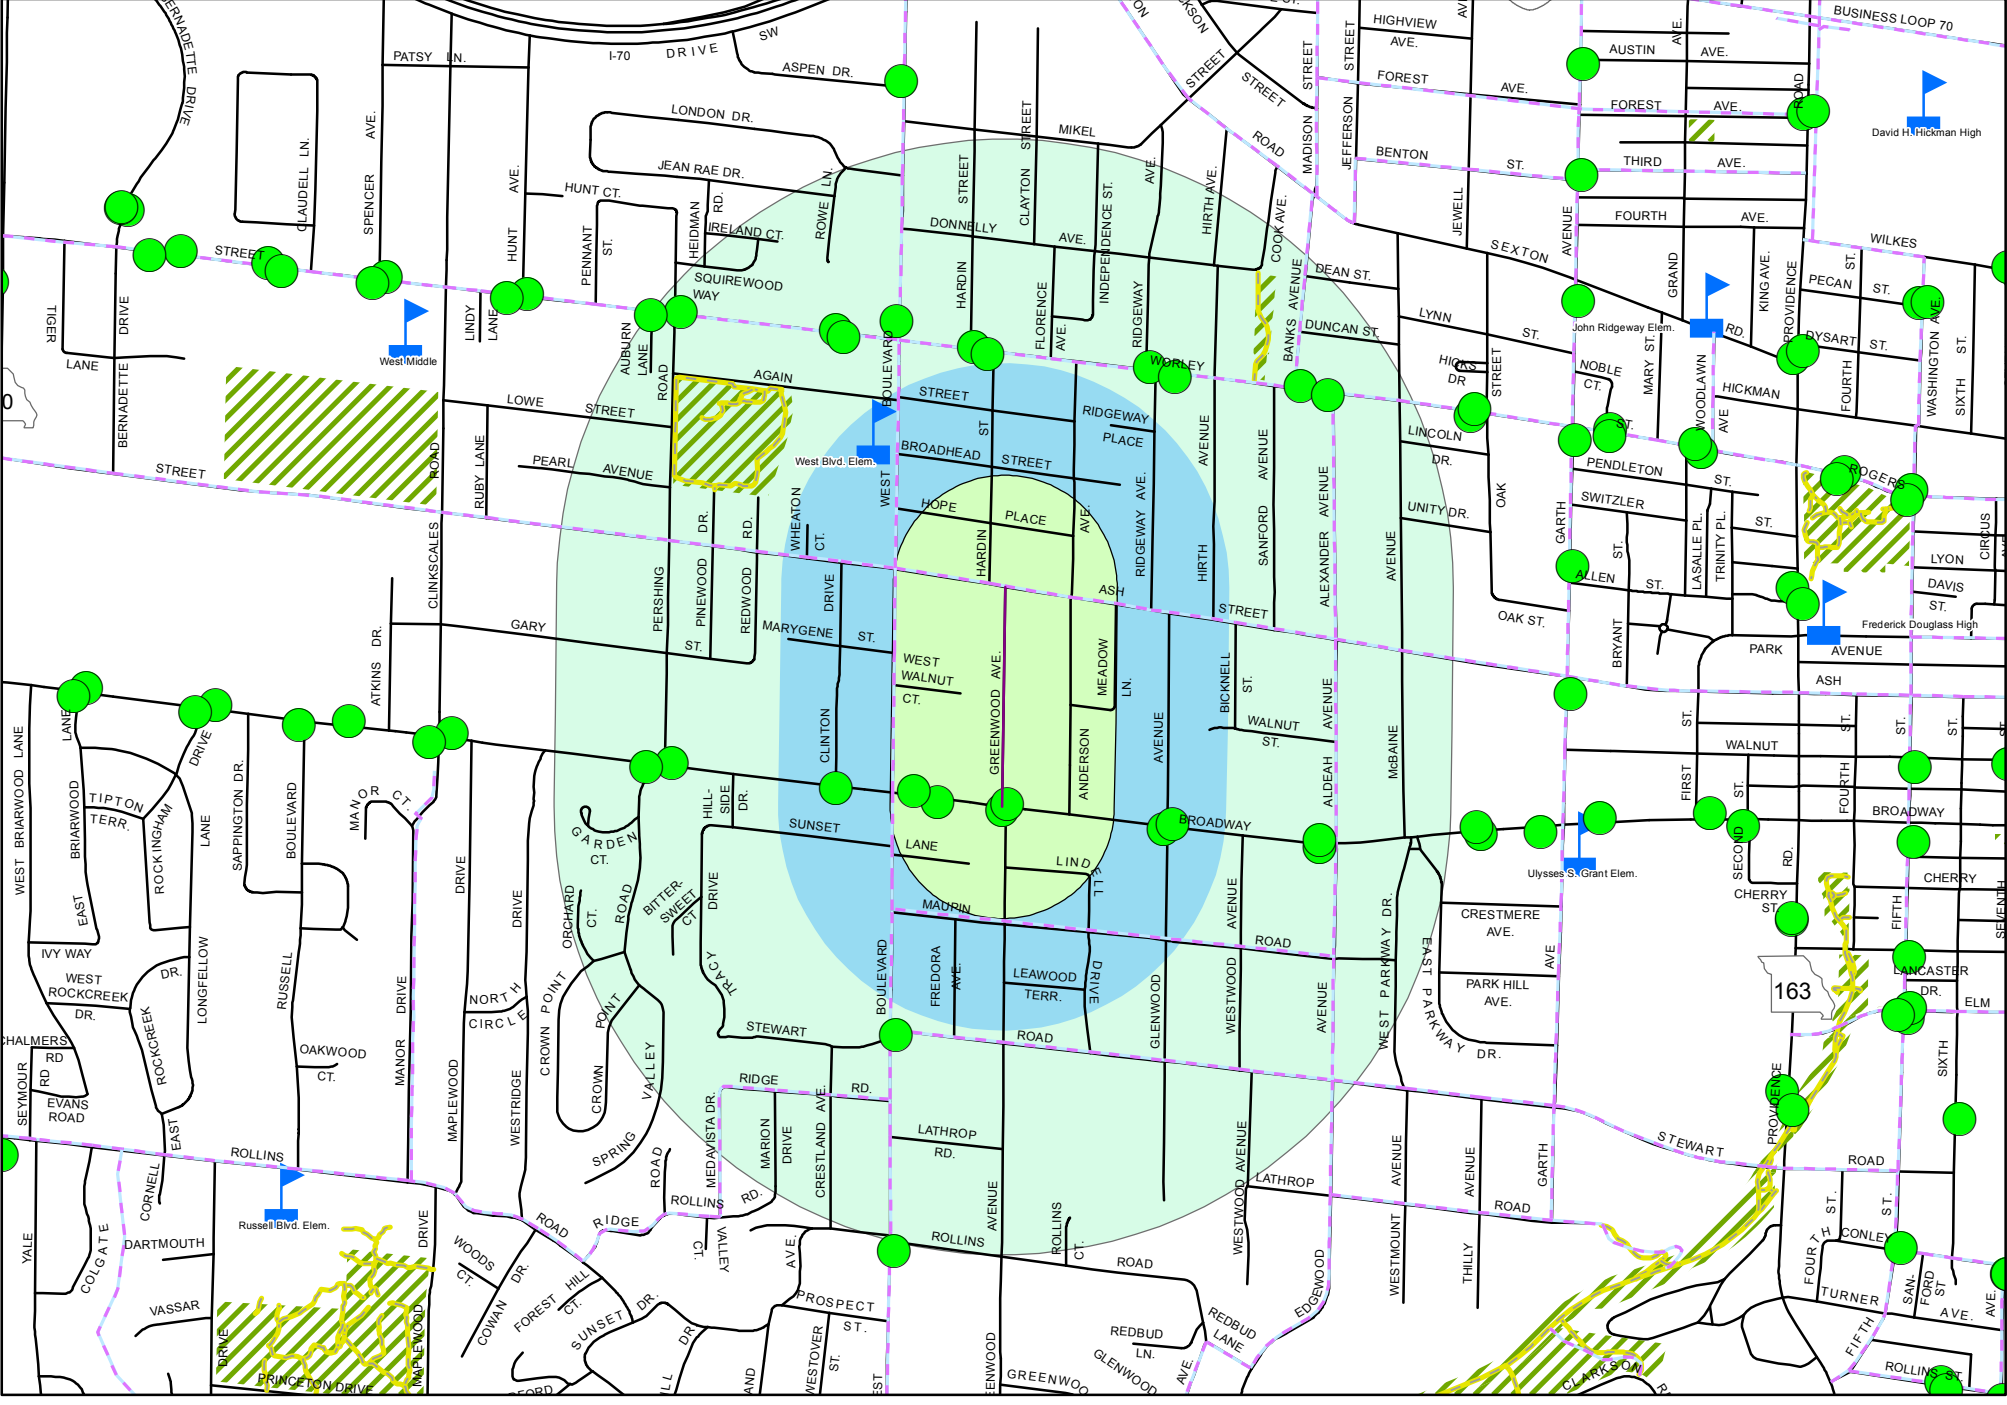

# Muirfield\_Dr

**Legend**

- N\_Greenwood\_Ave
- Trail
- Hospital
- N\_Greenwood\_Ave\_660
- Bus Stops
- ▲ School
- + Nursing/Retirement Home
- N\_Greenwood\_Ave\_QuarterMile
- Bike Facility
- N\_Greenwood\_Ave\_HalfMile
- Park