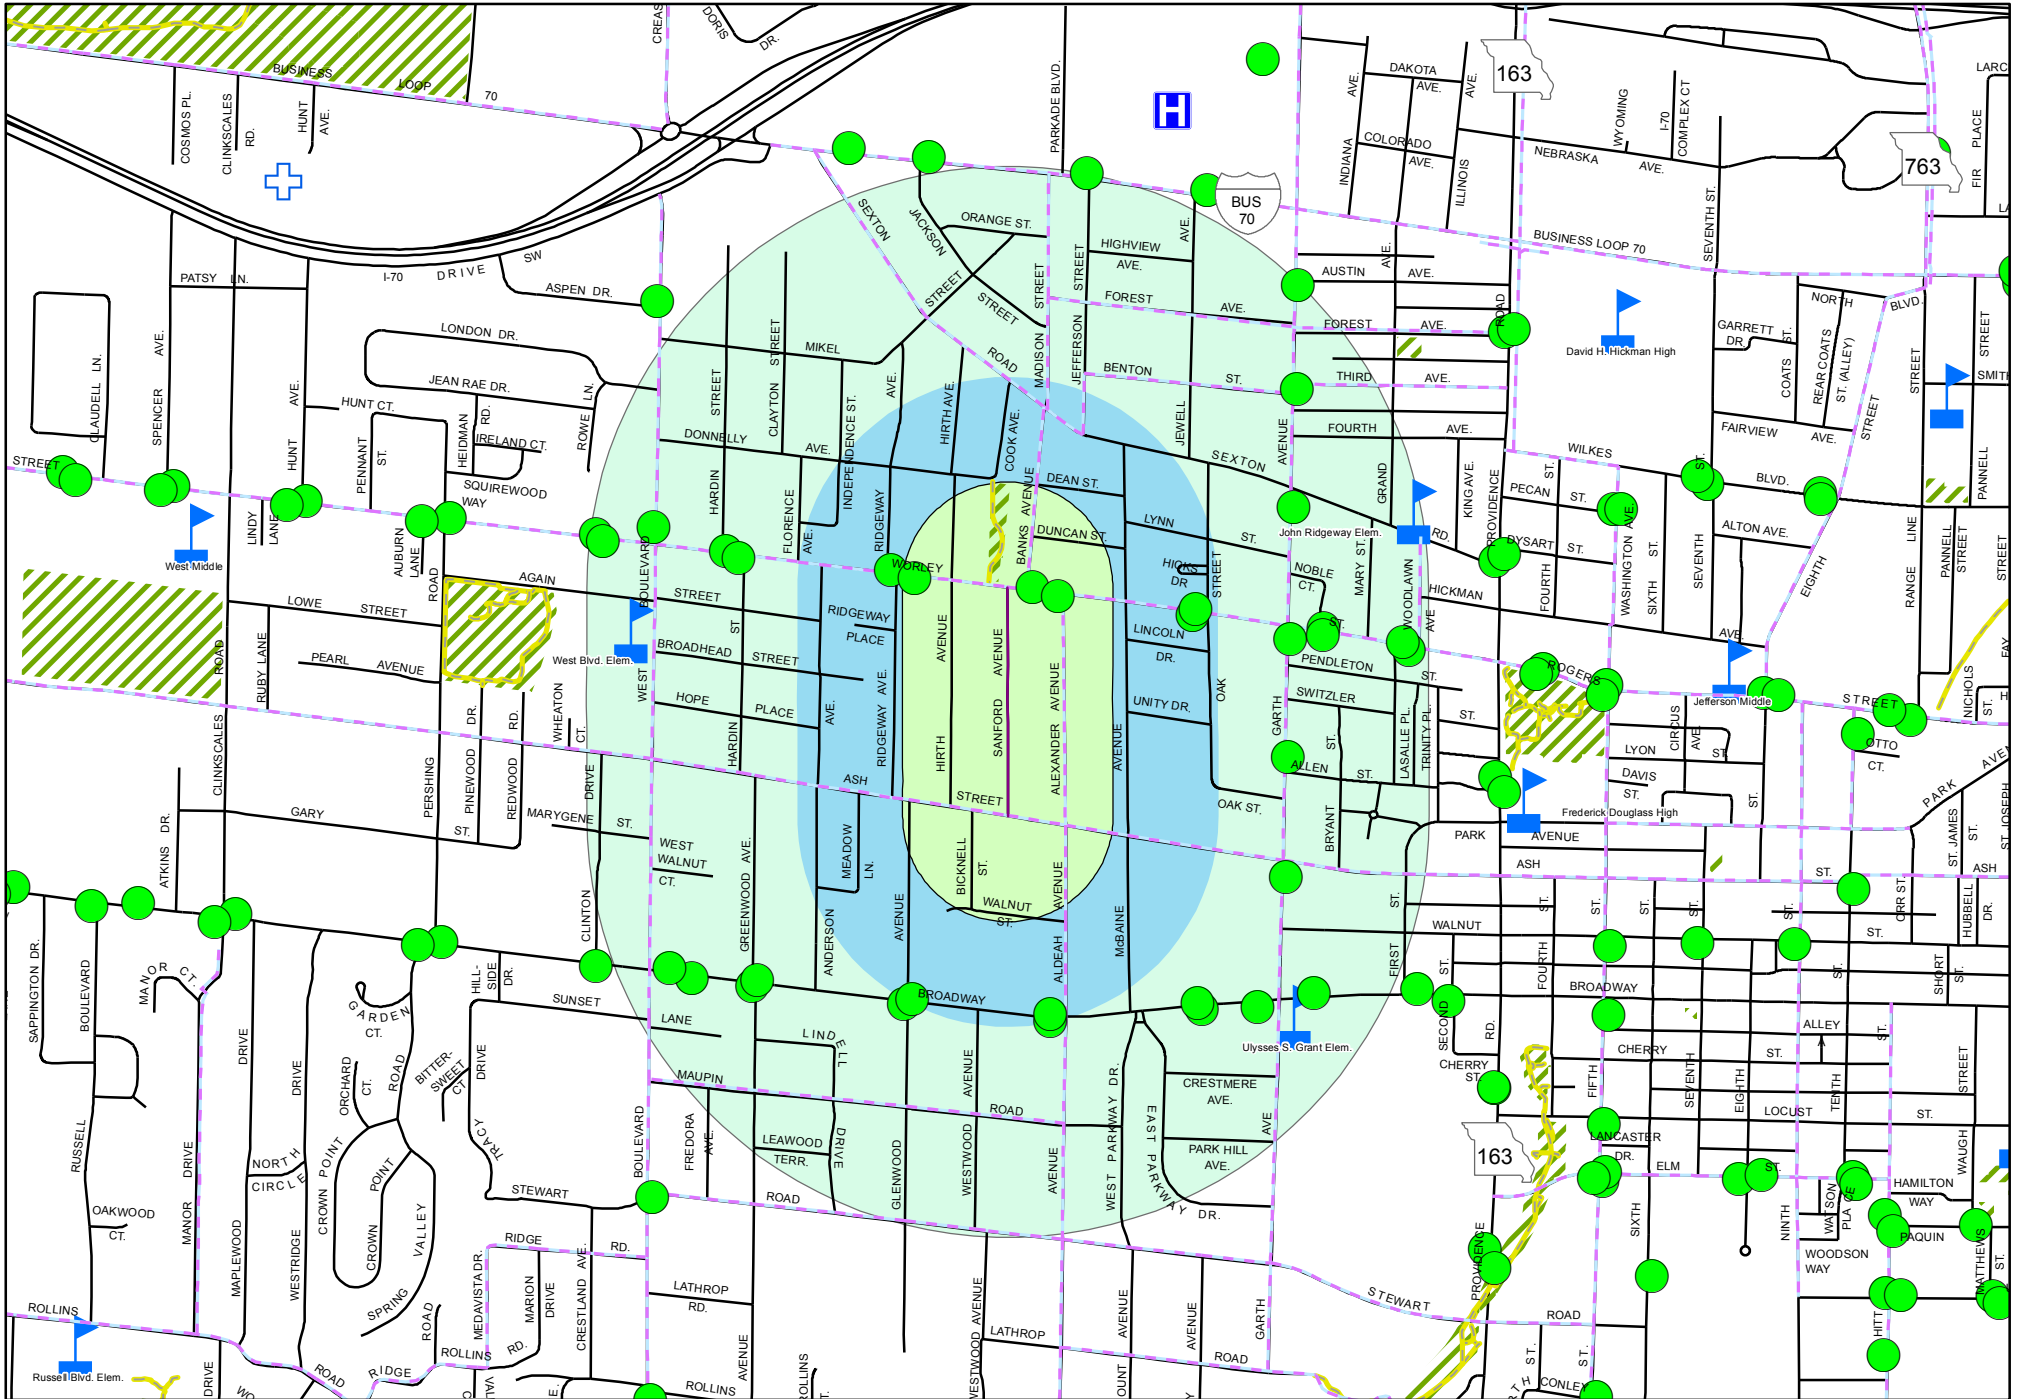

Legend

- Sanford_Ave
- Trail
- Hospital
- Sanford_Ave_660
- Bus Stops
- School
- Nursing/Retirement Home
- Sanford_Ave_QuarterMile
- Bike Facility
- Park
- Sanford_Ave_HalfMile

Sanford_Ave