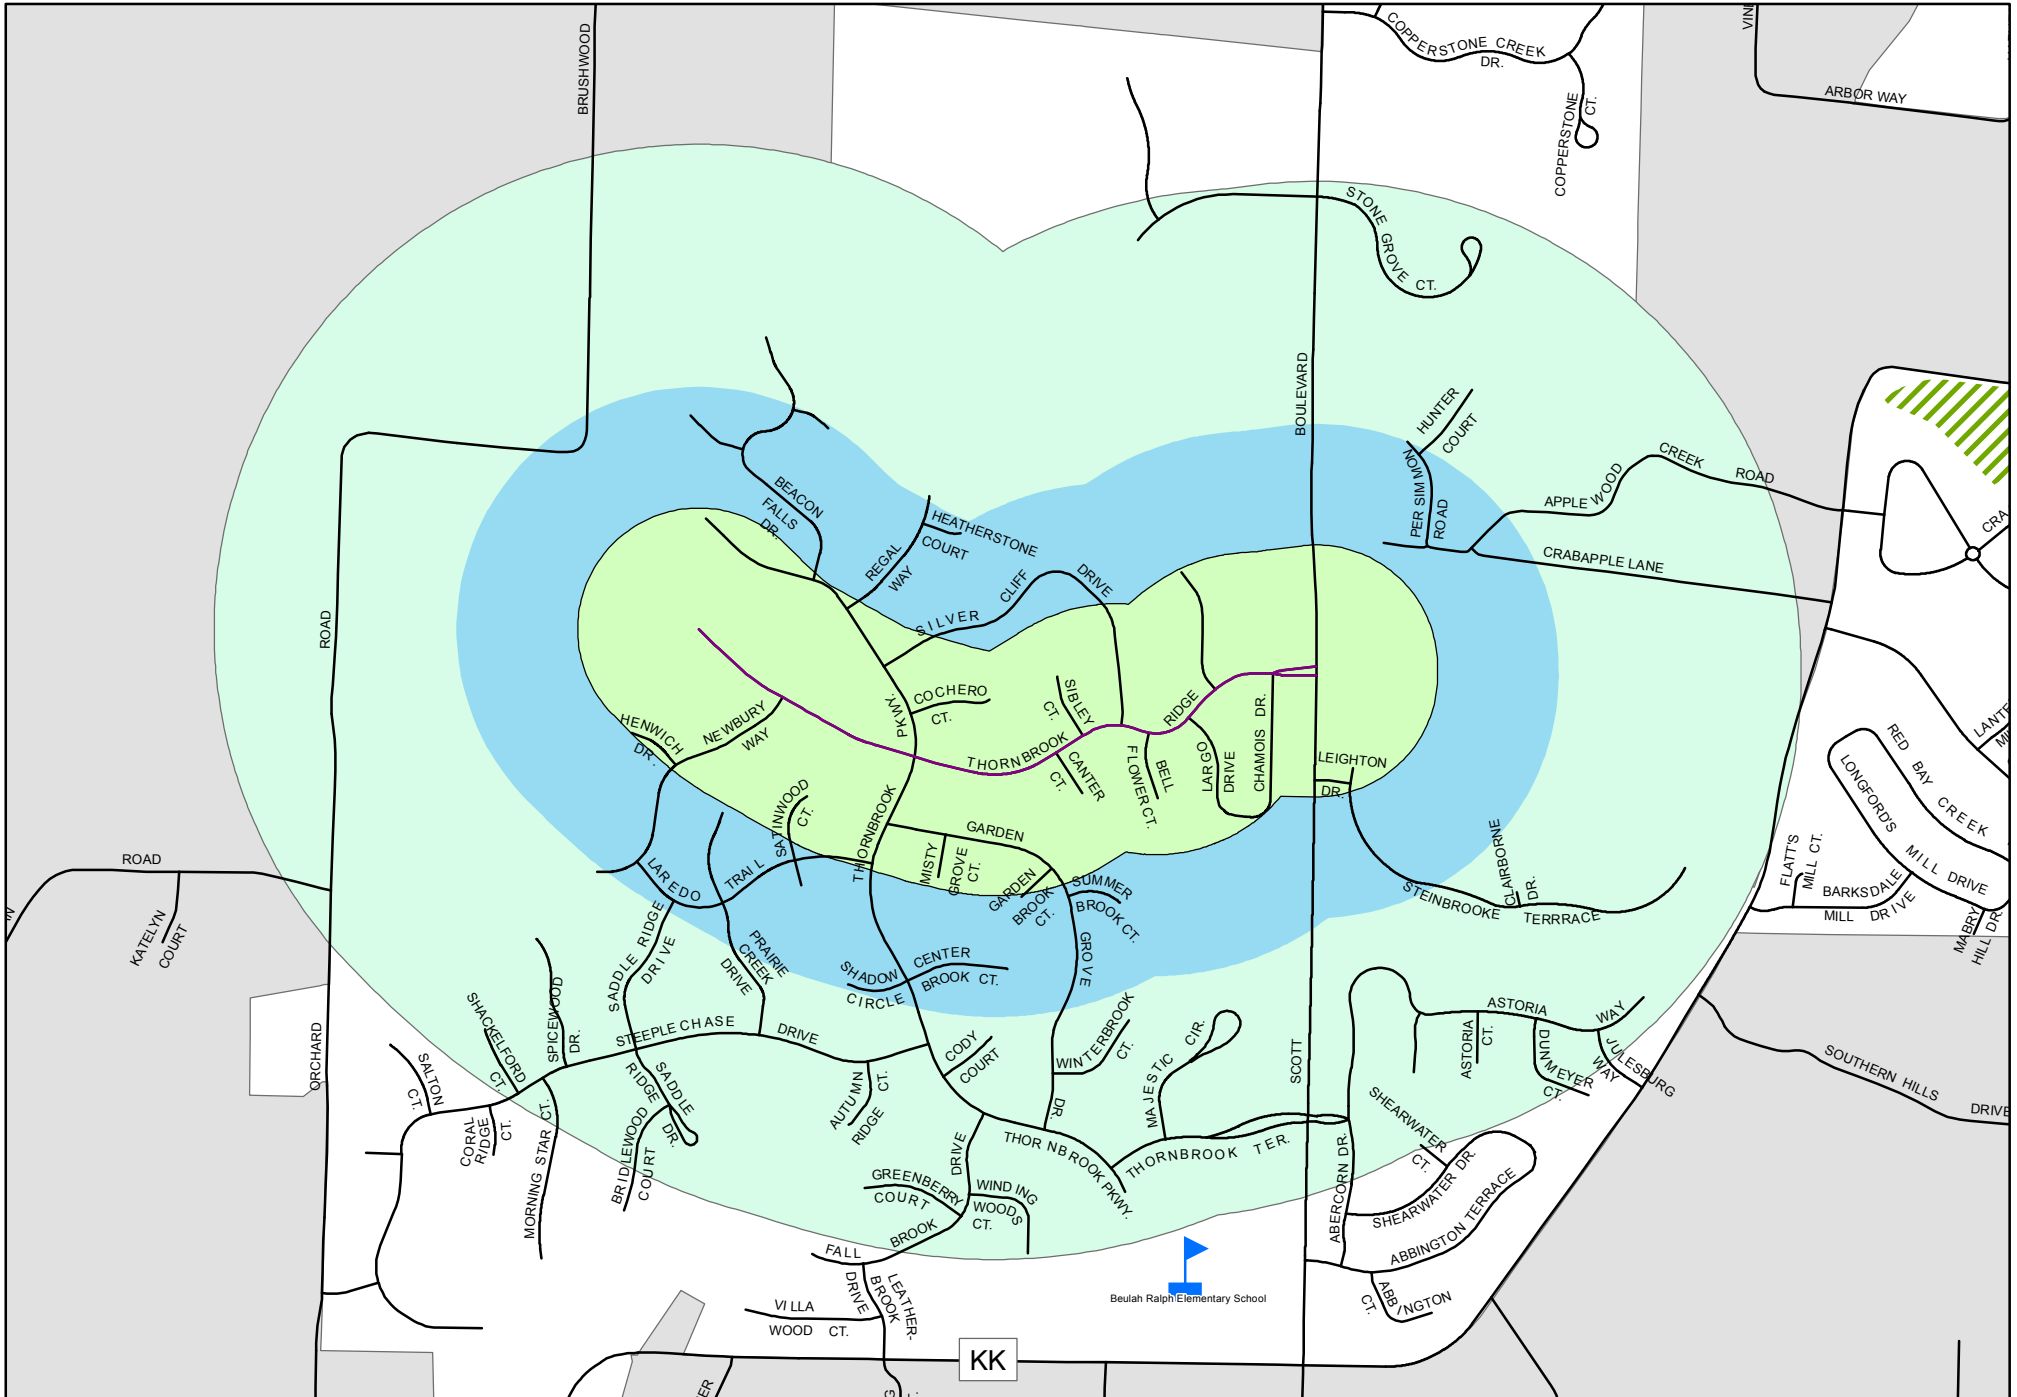

Legend

- Thornbrook_Ridge
- Bus Stops
- - - Bike Facility
- Trail
- ▲ School
- ▨ Park
- H Hospital
- + Nursing/Retirement Home
- Thornbrook_Ridge_660
- Thornbrook_Ridge_QuarterMile
- Thornbrook_Ridge_HalfMile

Thornbrook_Ridge