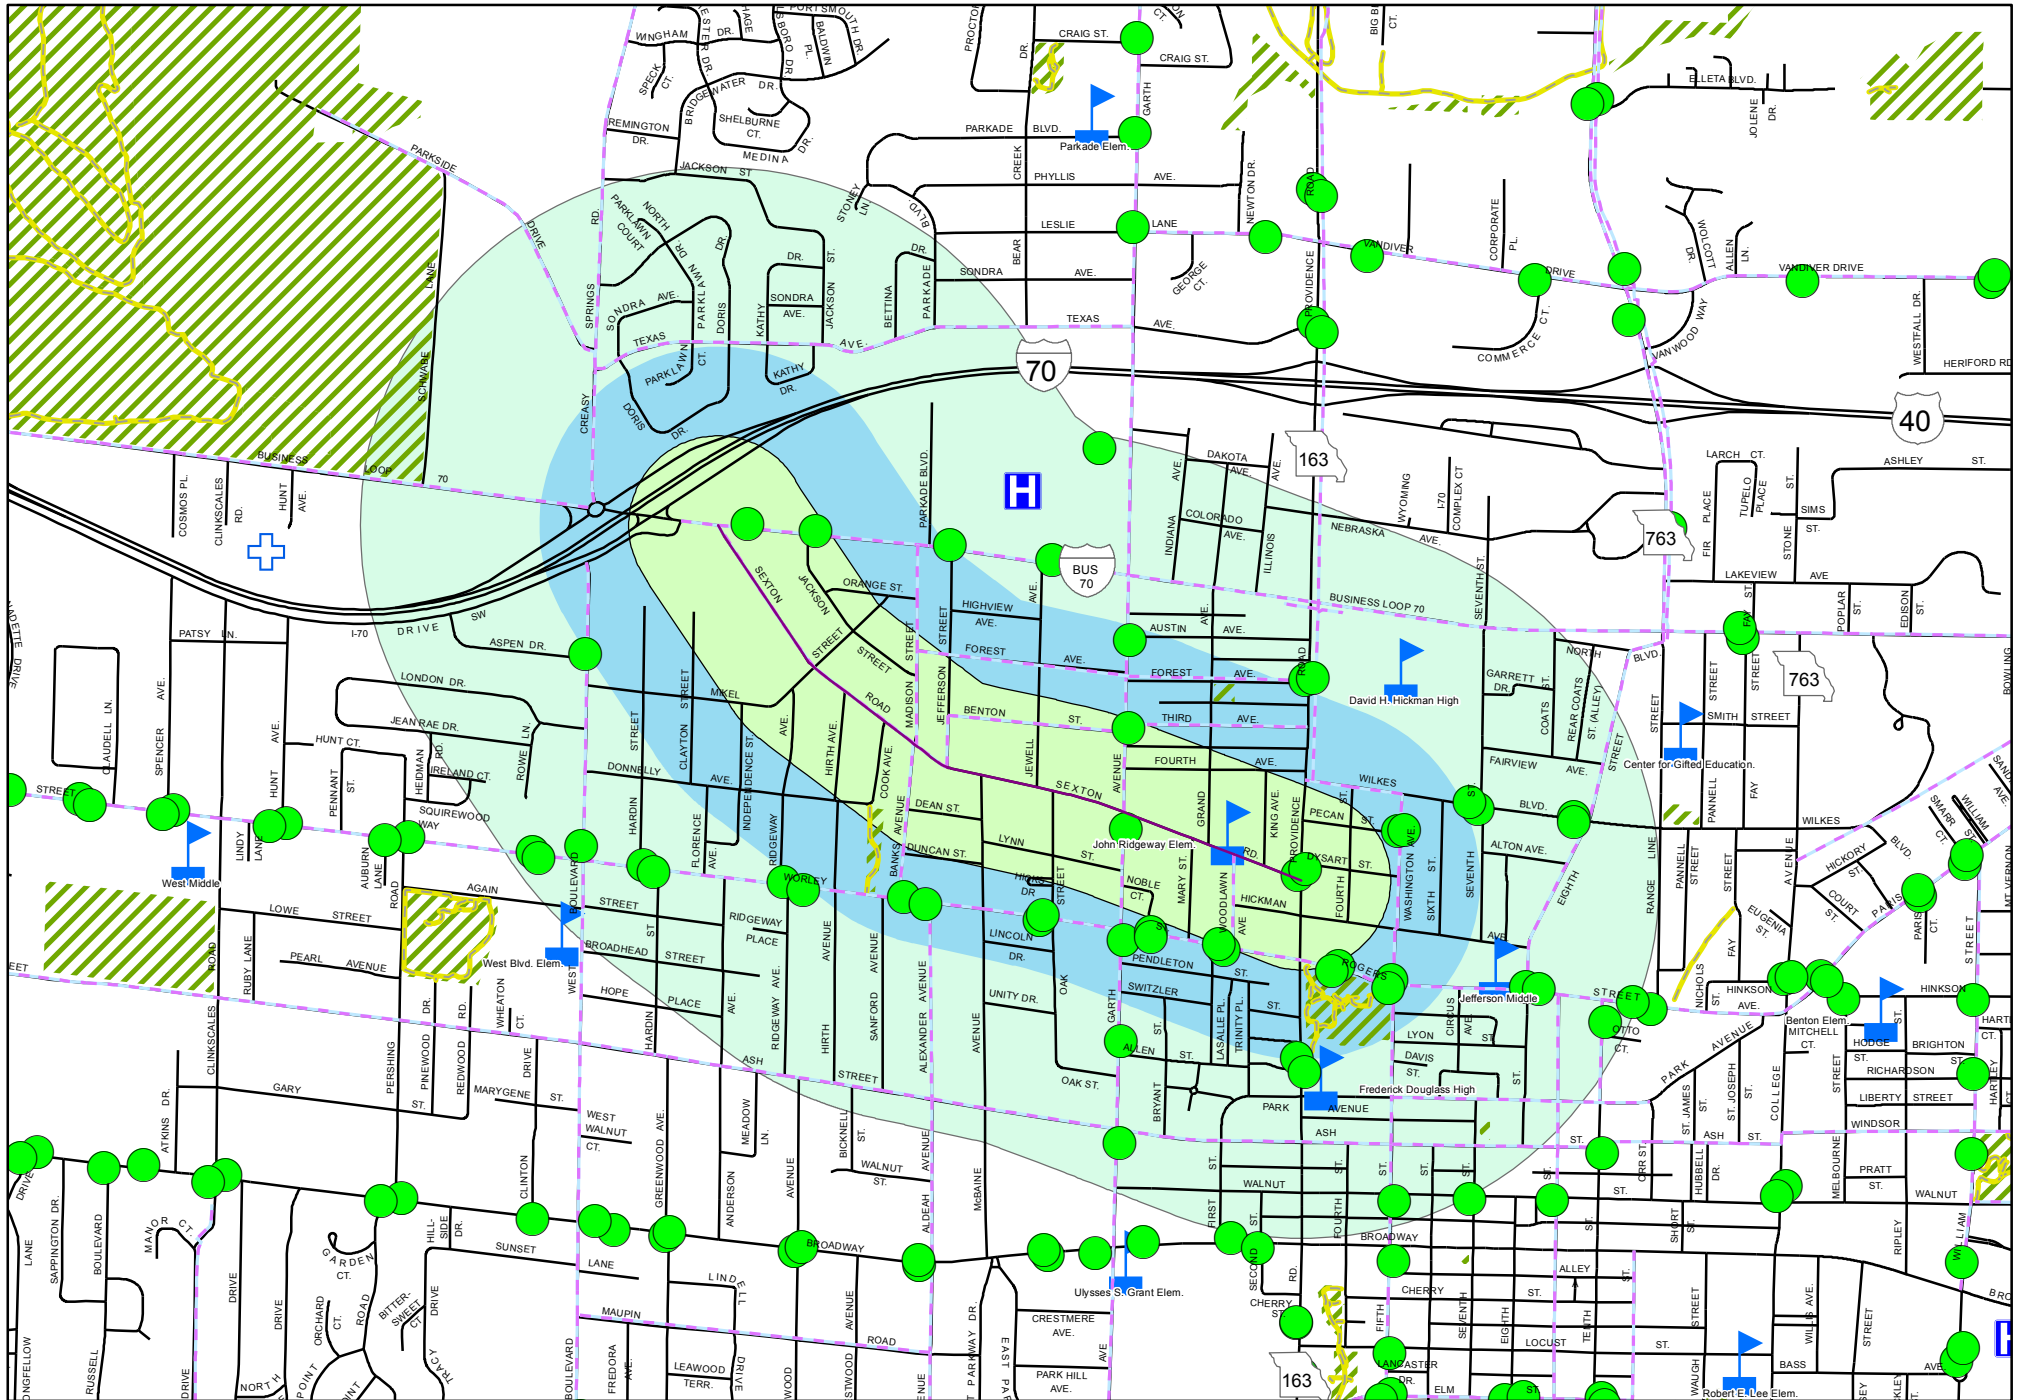

Legend

- Sexton_Rd
- Bus Stops
- - - Bike Facility
- Trail
- ▲ School
- + Hospital
- + Nursing/Retirement Home
- ▨ Park
- Sexton_Rd_660
- Sexton_Rd_QuarterMile
- Sexton_Rd_HalfMile

Sexton_Rd