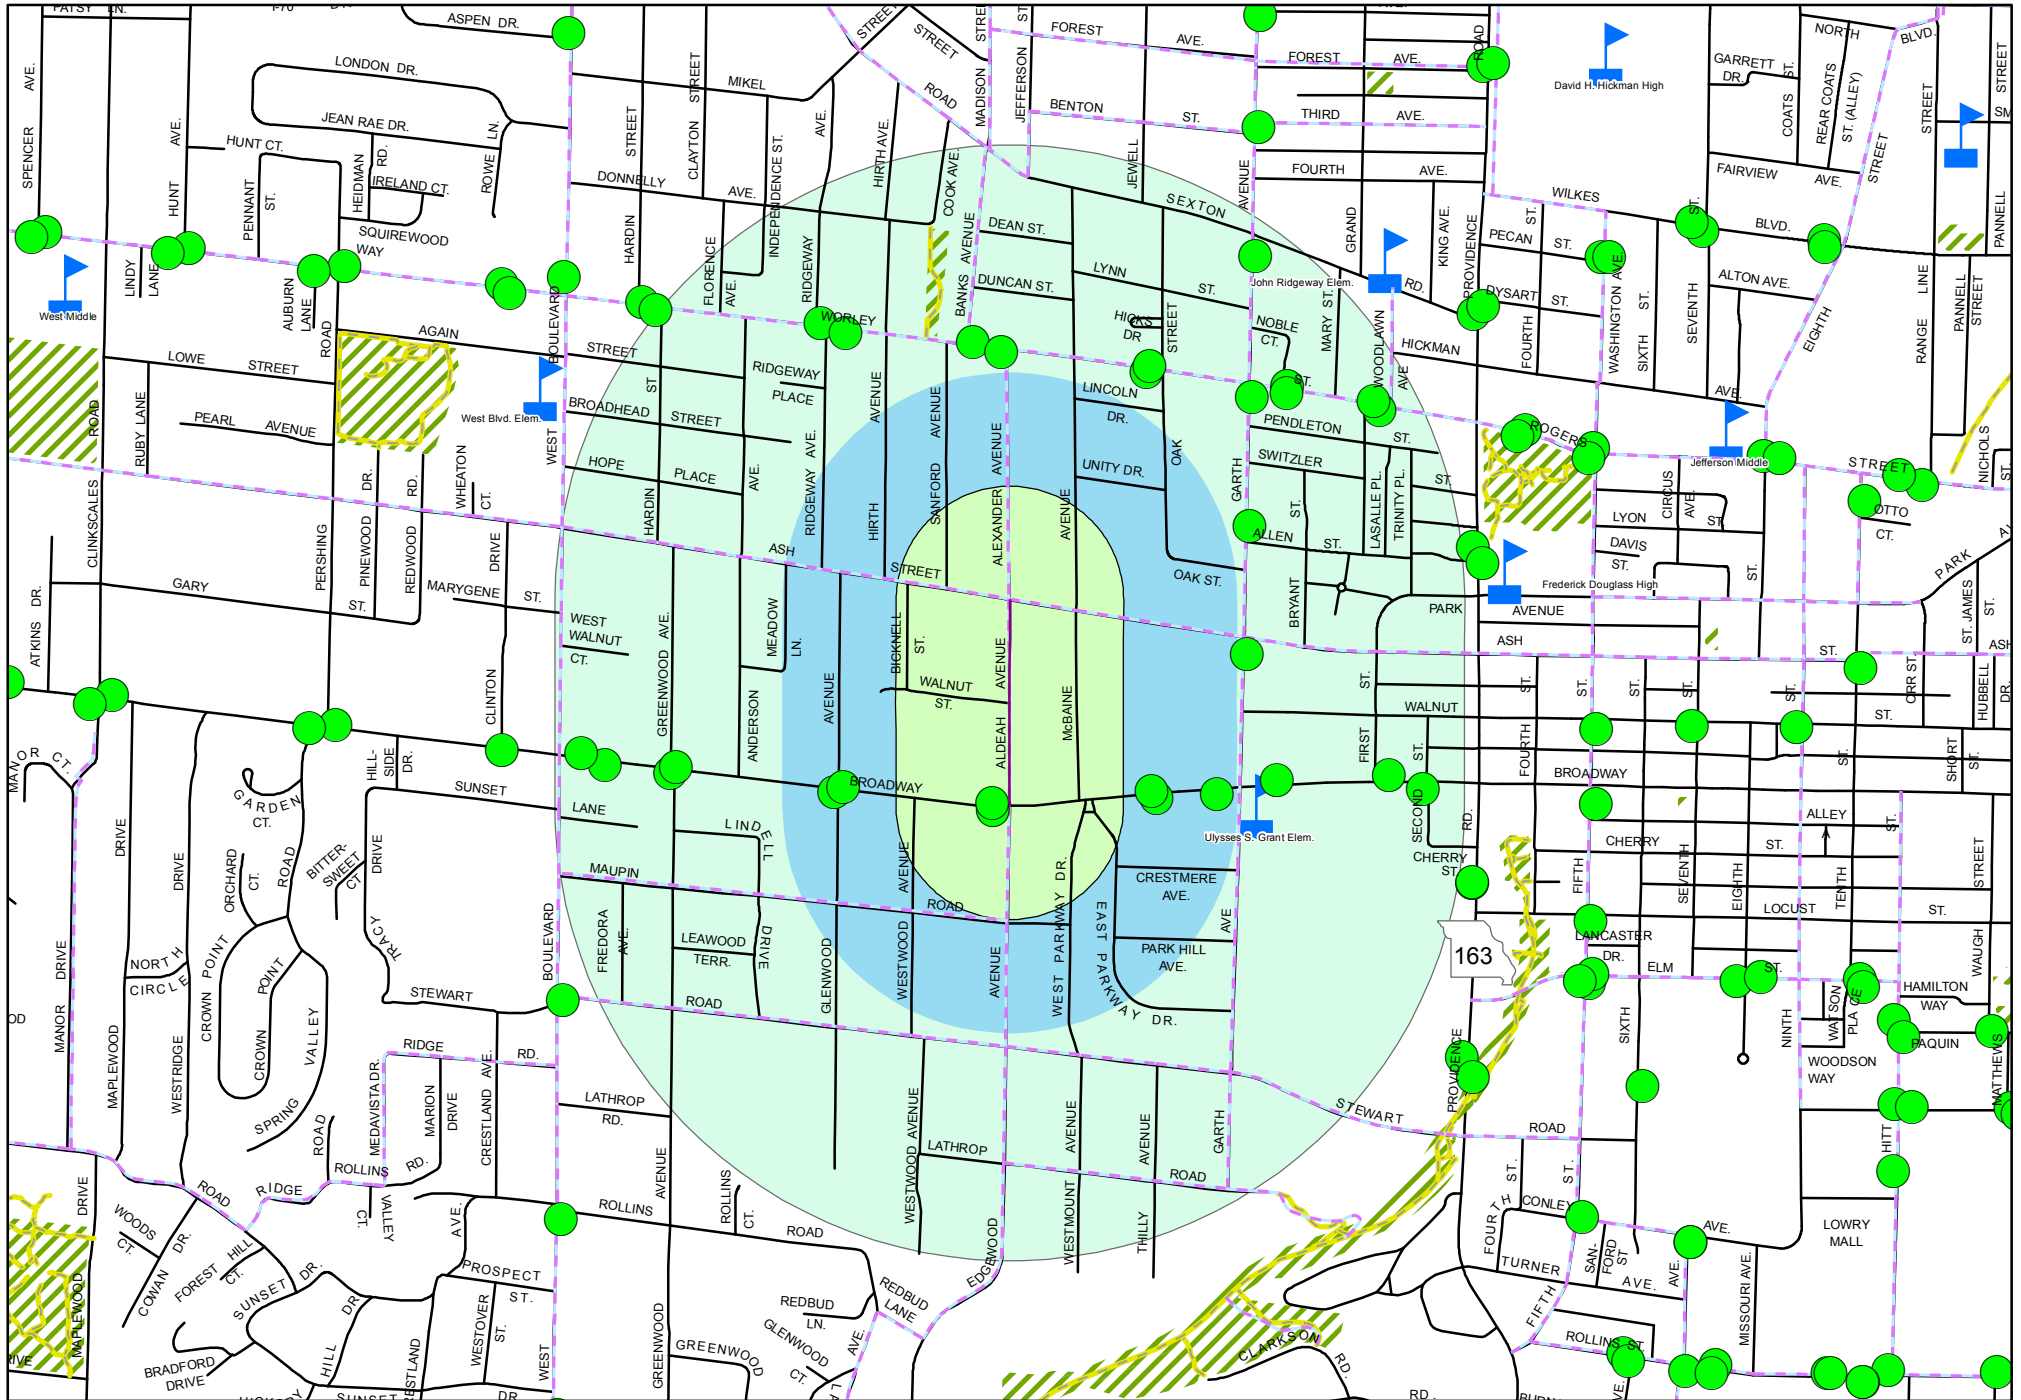

Legend

- Aldeah_Ave (purple line)
- Trail (yellow line)
- Hospital (blue H icon)
- Aldeah_Ave_660 (light green shaded area)
- Aldeah_Ave_QuarterMile (light blue shaded area)
- Aldeah_Ave_HalfMile (lightest green shaded area)
- Bus Stops (green circle)
- School (blue flag icon)
- Nursing/Retirement Home (blue cross icon)
- Park (hatched green area)
- Bike Facility (dashed purple line)

Aldeah_Ave