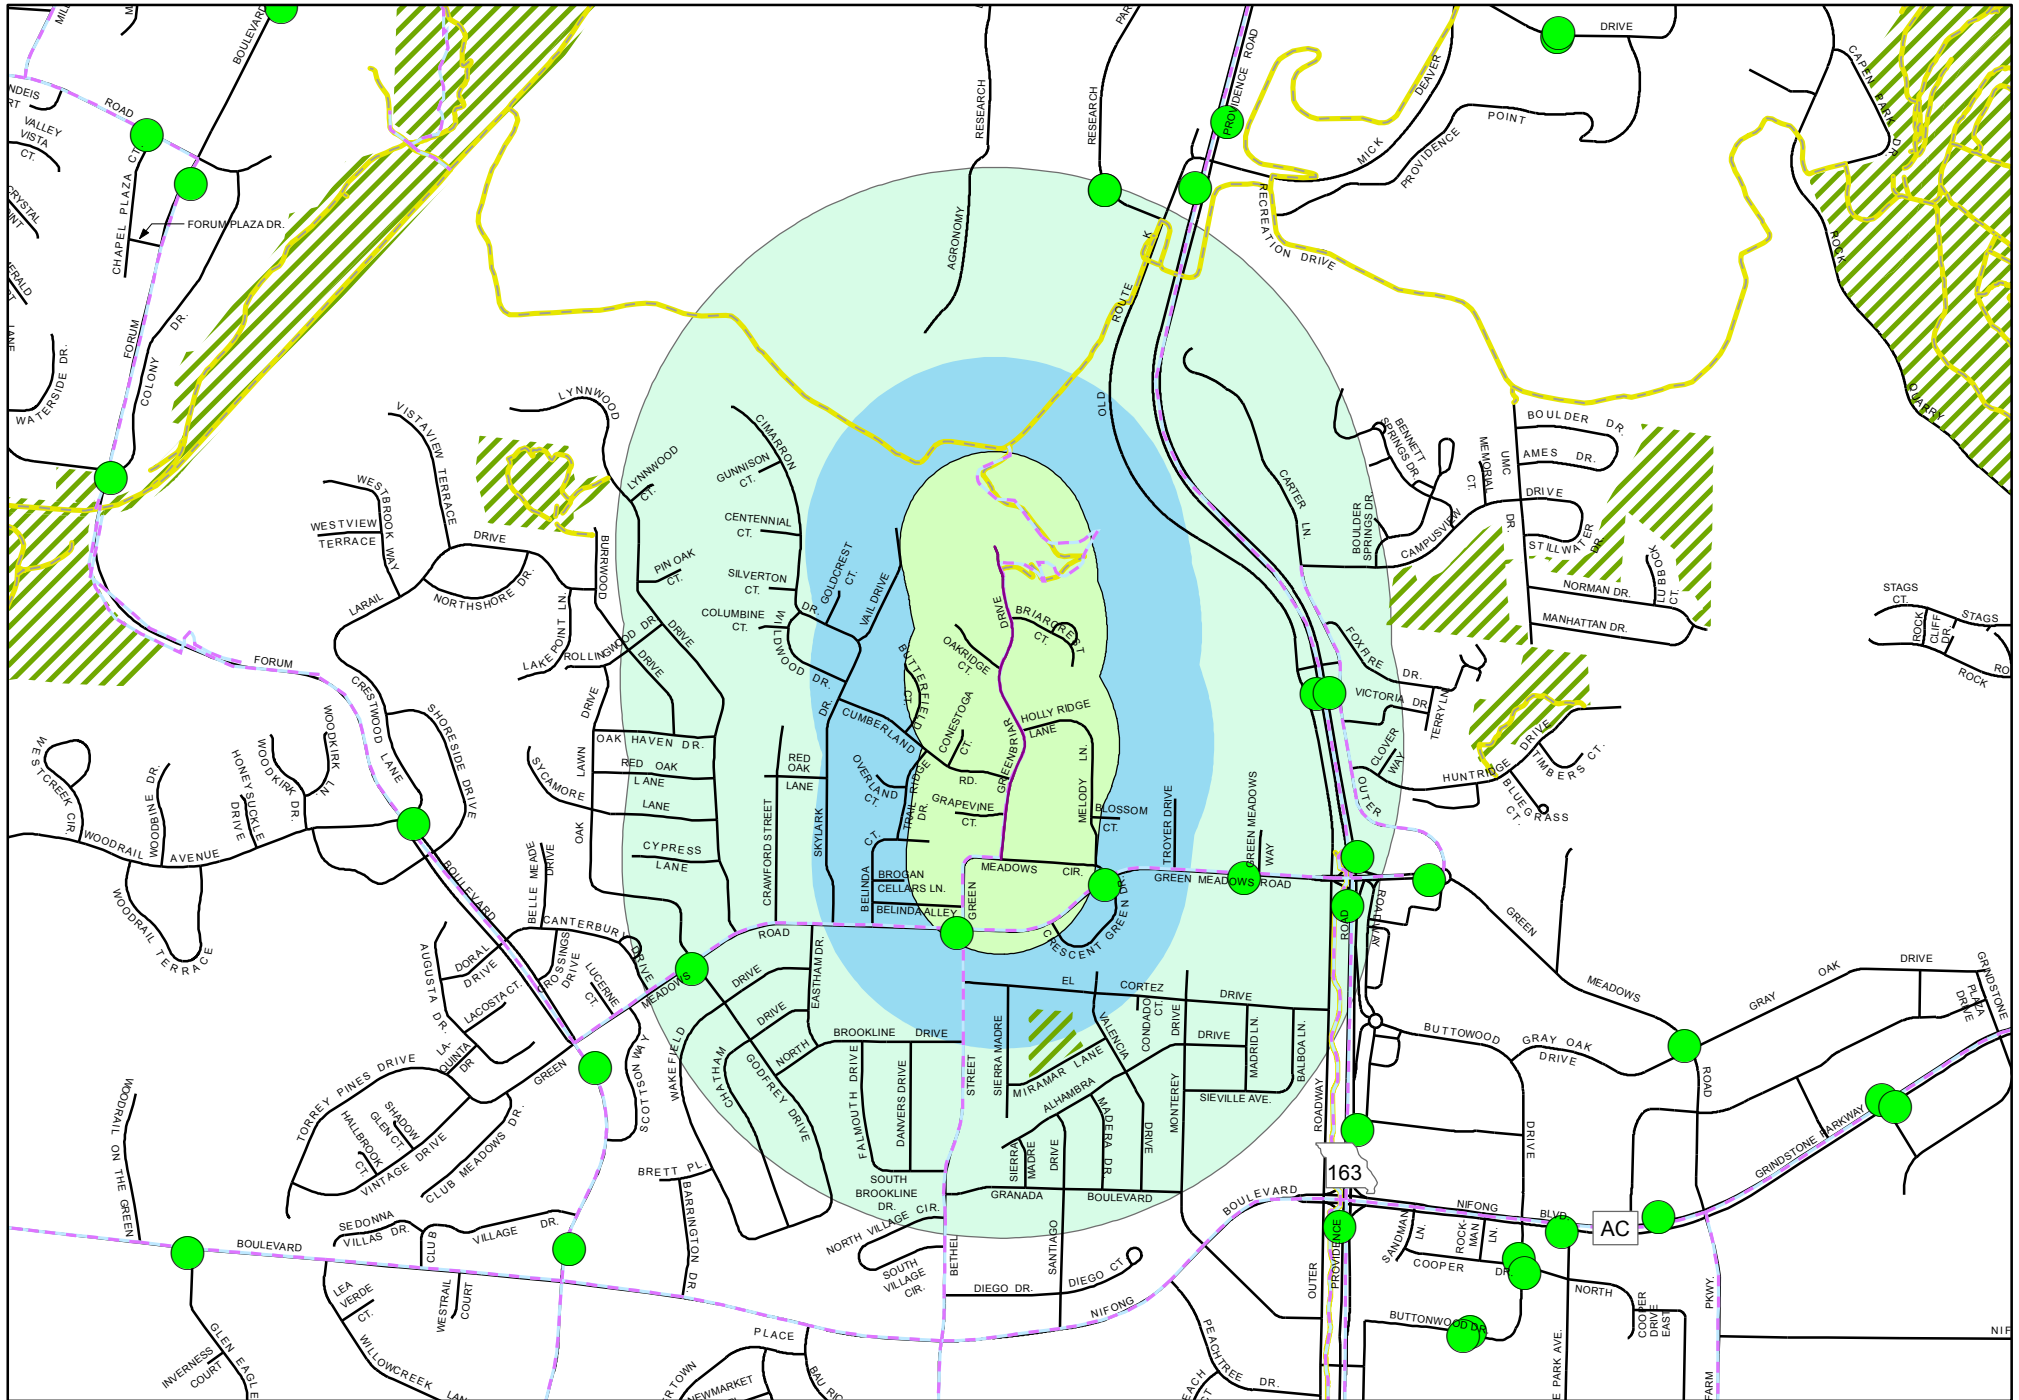

Legend

- Greenbriar_Dr
- Trail
- Hospital
- Greenbriar_Dr_660
- Bus Stops
- School
- Nursing/Retirement Home
- Greenbriar_Dr_QuarterMile
- Bike Facility
- Park
- Greenbriar_Dr_HalfMile

Greenbriar_Dr