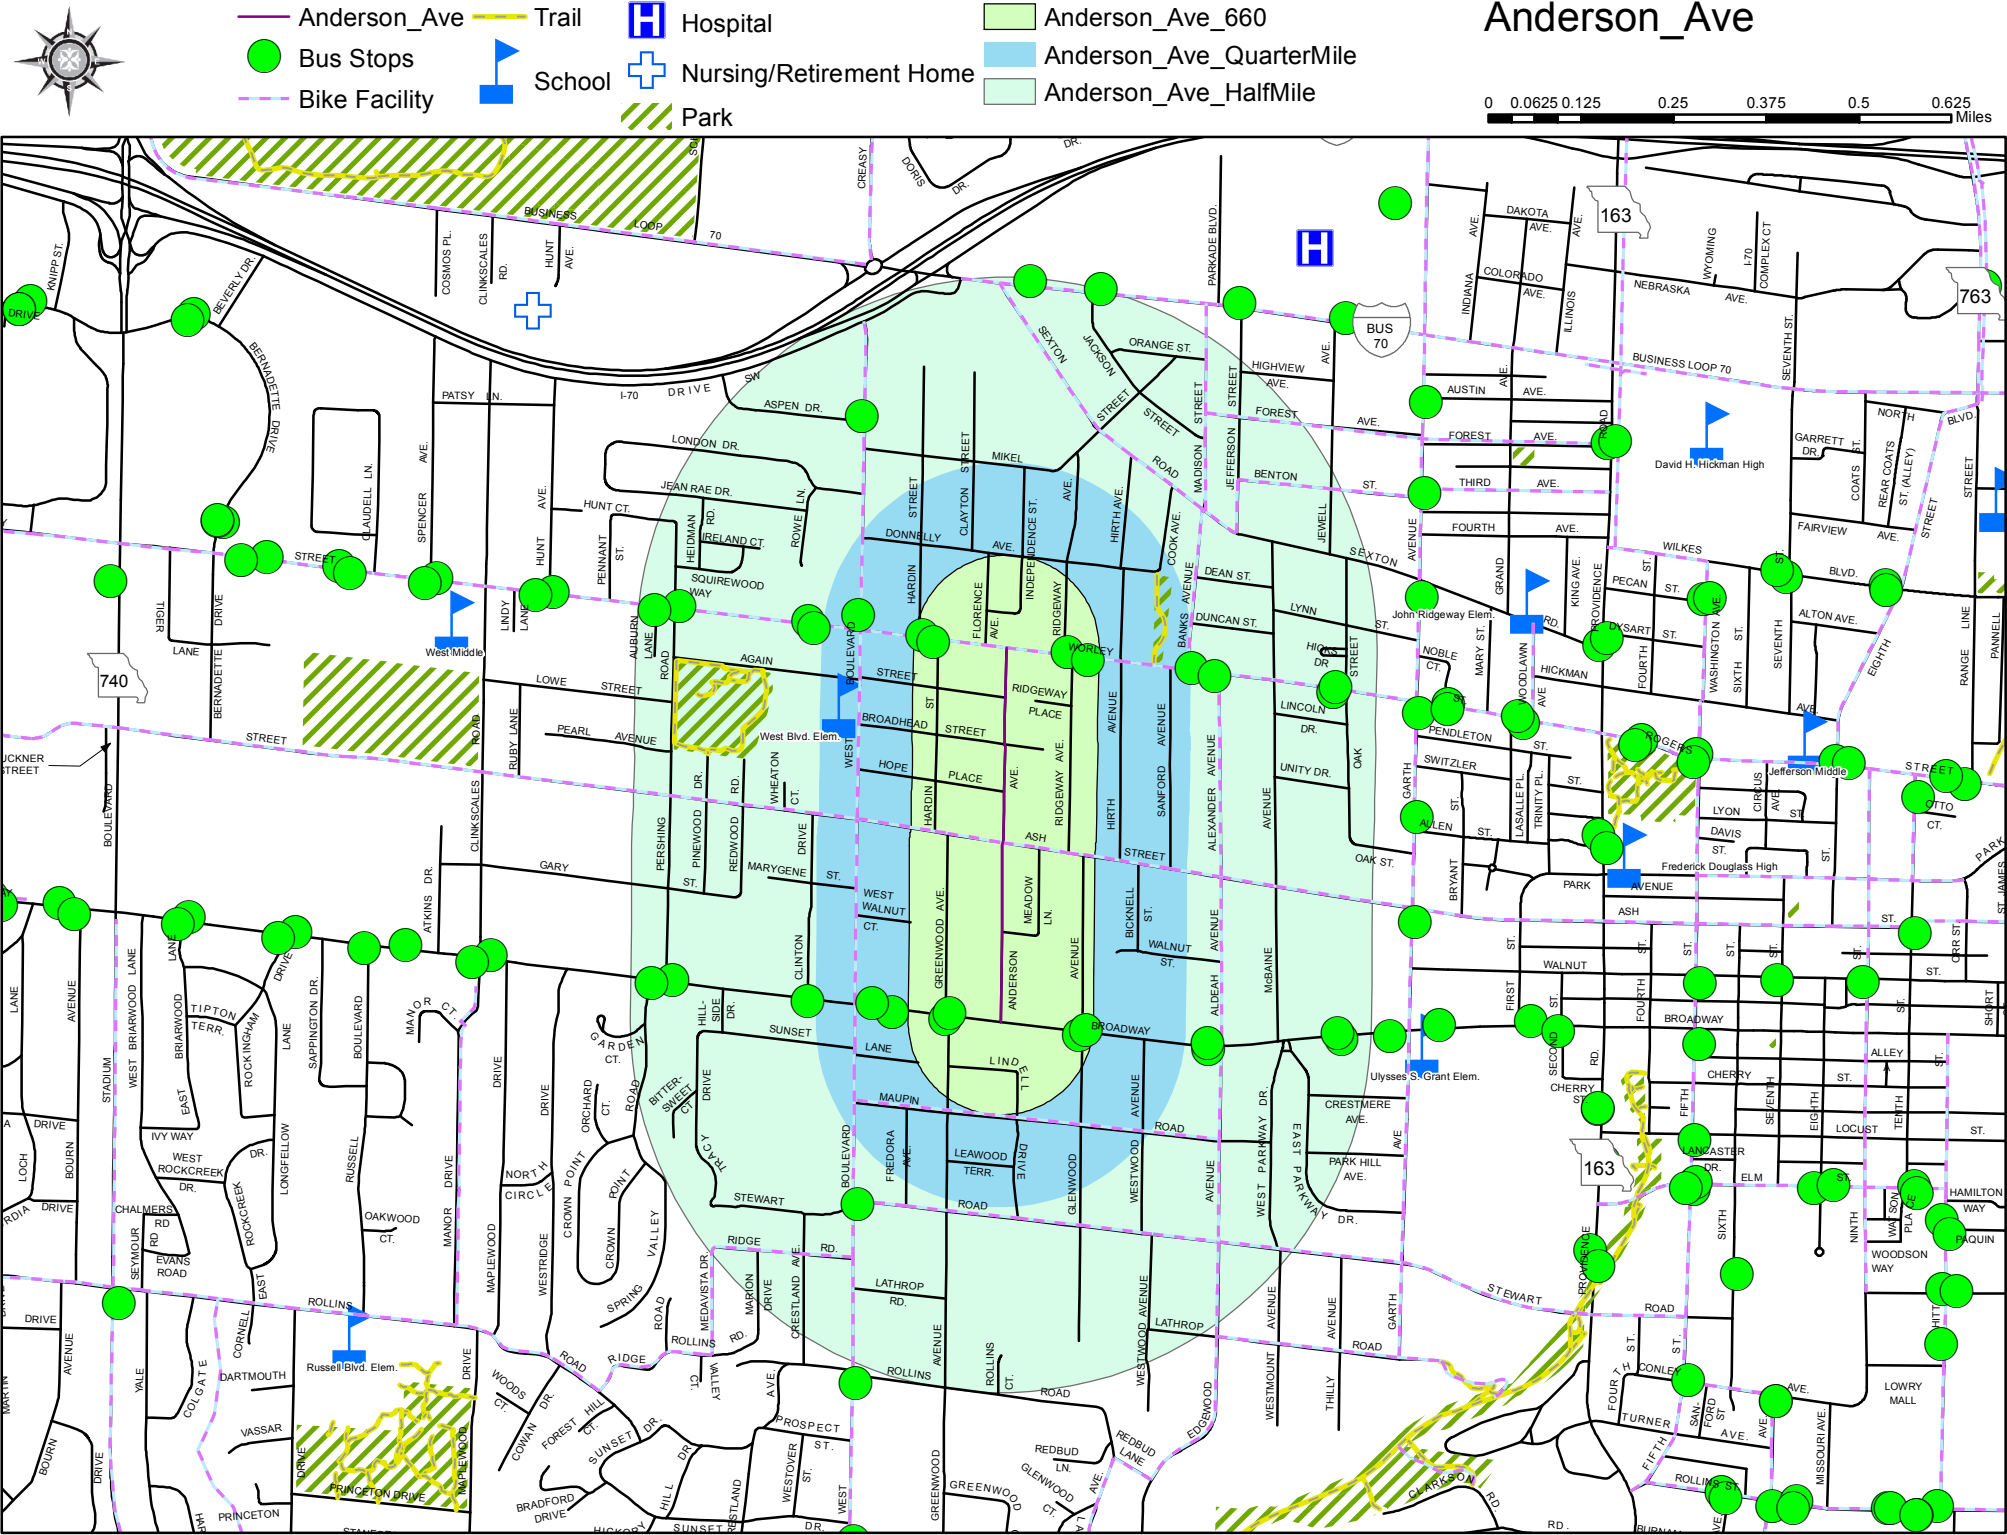

Legend

- Anderson_Ave
- Trail
- Hospital
- Anderson_Ave_660
- Bus Stops
- School
- Nursing/Retirement Home
- Anderson_Ave_QuarterMile
- Bike Facility
- Park
- Anderson_Ave_HalfMile

Anderson_Ave