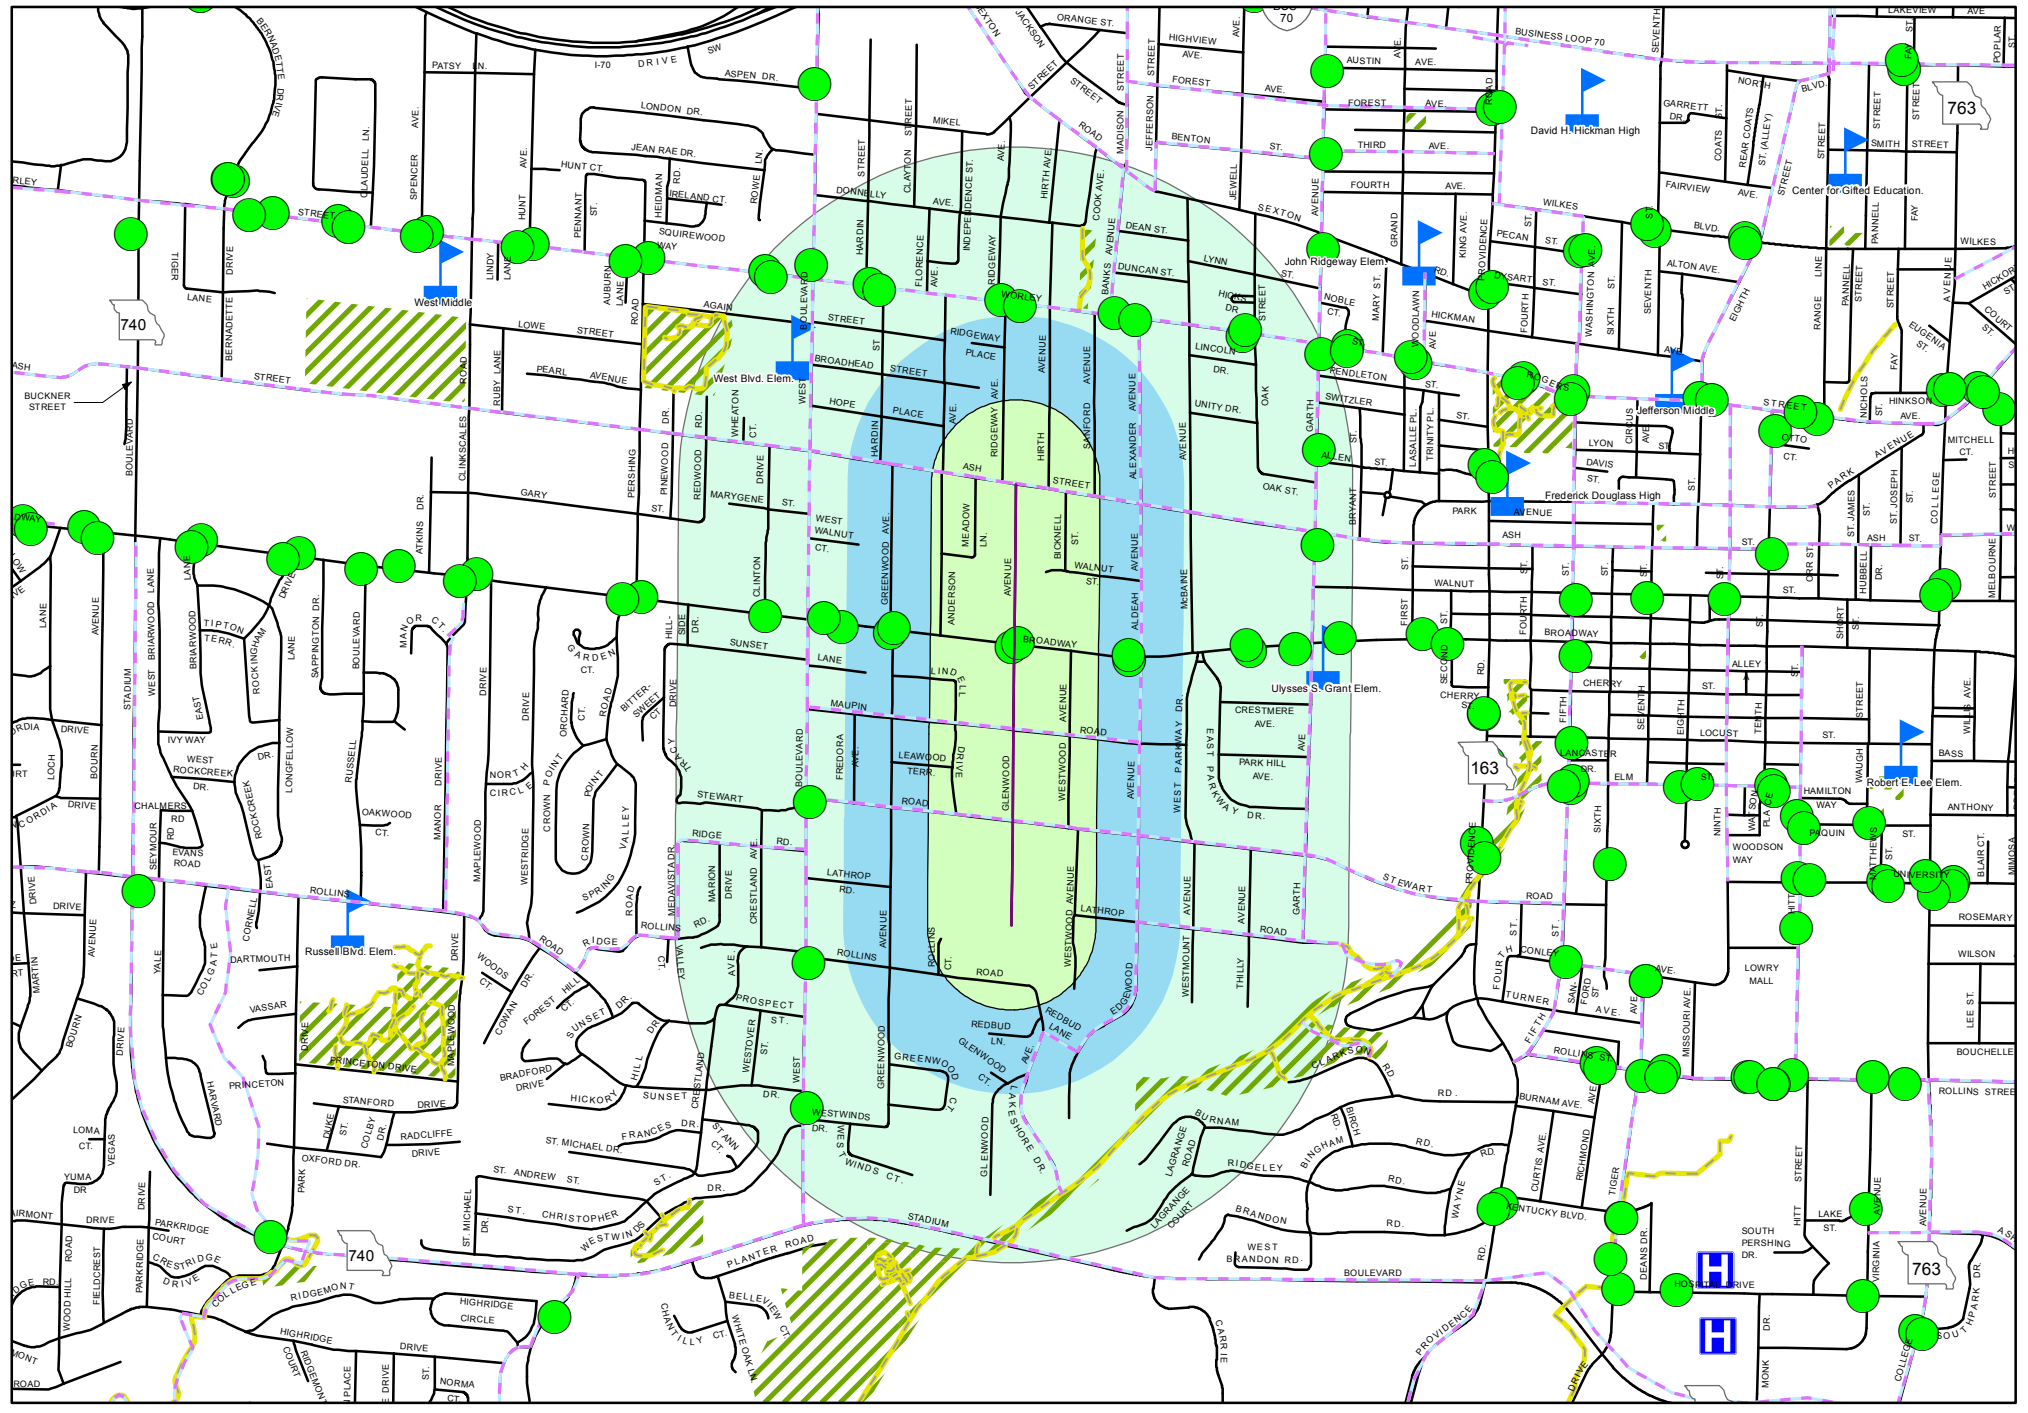

Legend

- Glenwood_Ave
- Bus Stops
- - - Bike Facility
- Trail
- School
- + Nursing/Retirement Home
- ▨ Park
- H Hospital
- Glenwood_Ave_660
- Glenwood_Ave_QuarterMile
- Glenwood_Ave_HalfMile

Glenwood_Ave