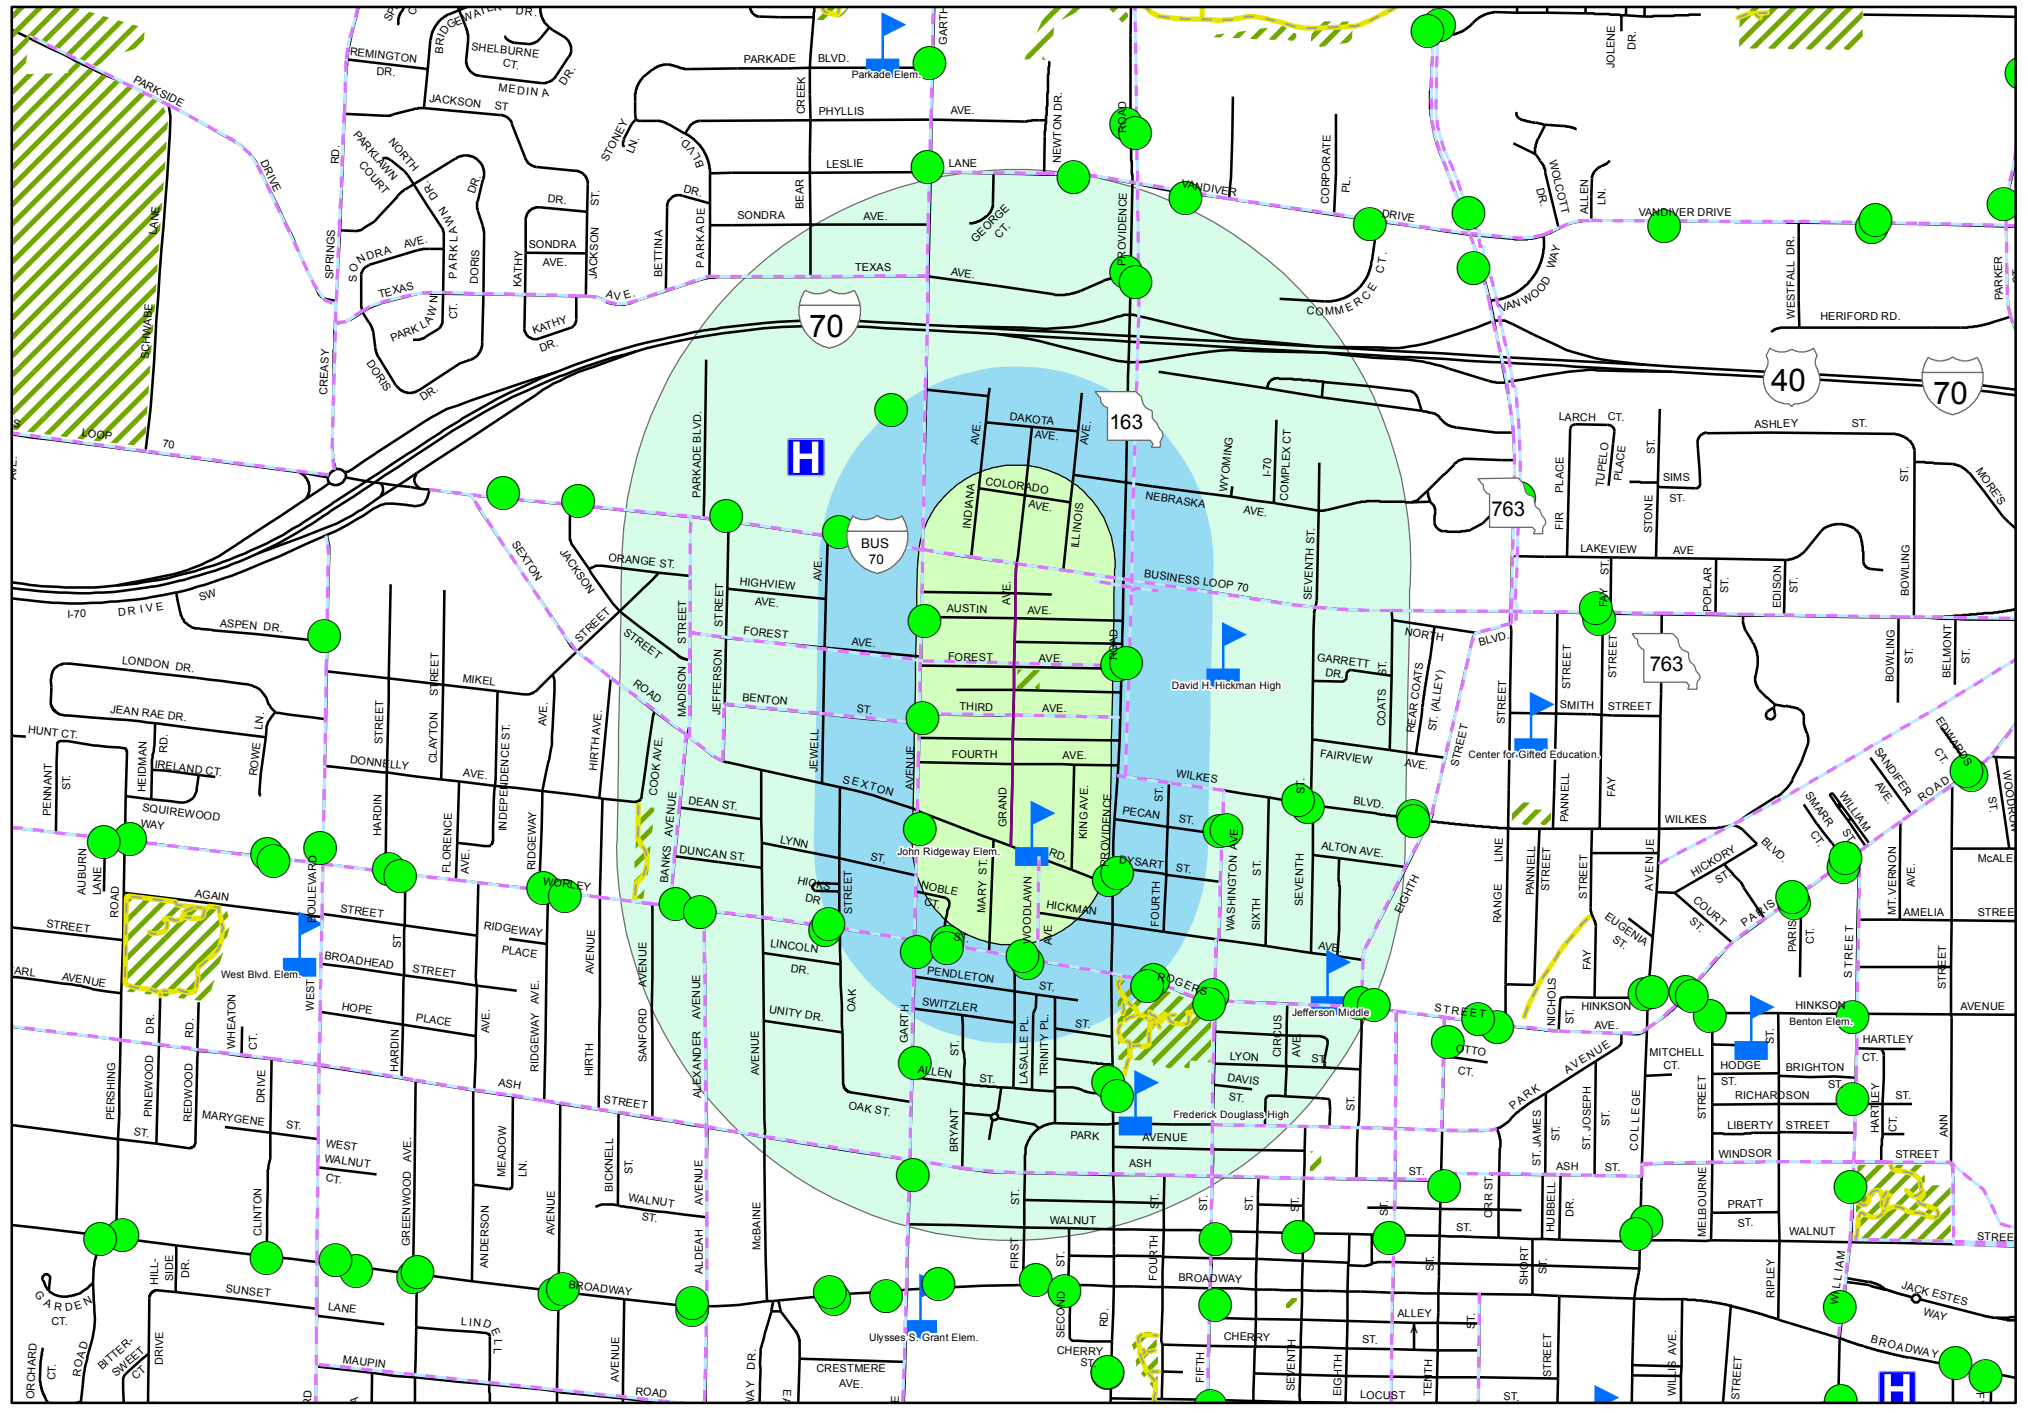

# Godfrey\_Dr

0 0.0625 0.125 0.25 0.375 0.5 Miles

**Legend**

- Grand\_Ave
- Bus Stops
- - - Bike Facility
- Trail
- ▲ School
- + Nursing/Retirement Home
- ▨ Park
- H Hospital
- Grand\_Ave\_660
- Grand\_Ave\_QuarterMile
- Grand\_Ave\_HalfMile