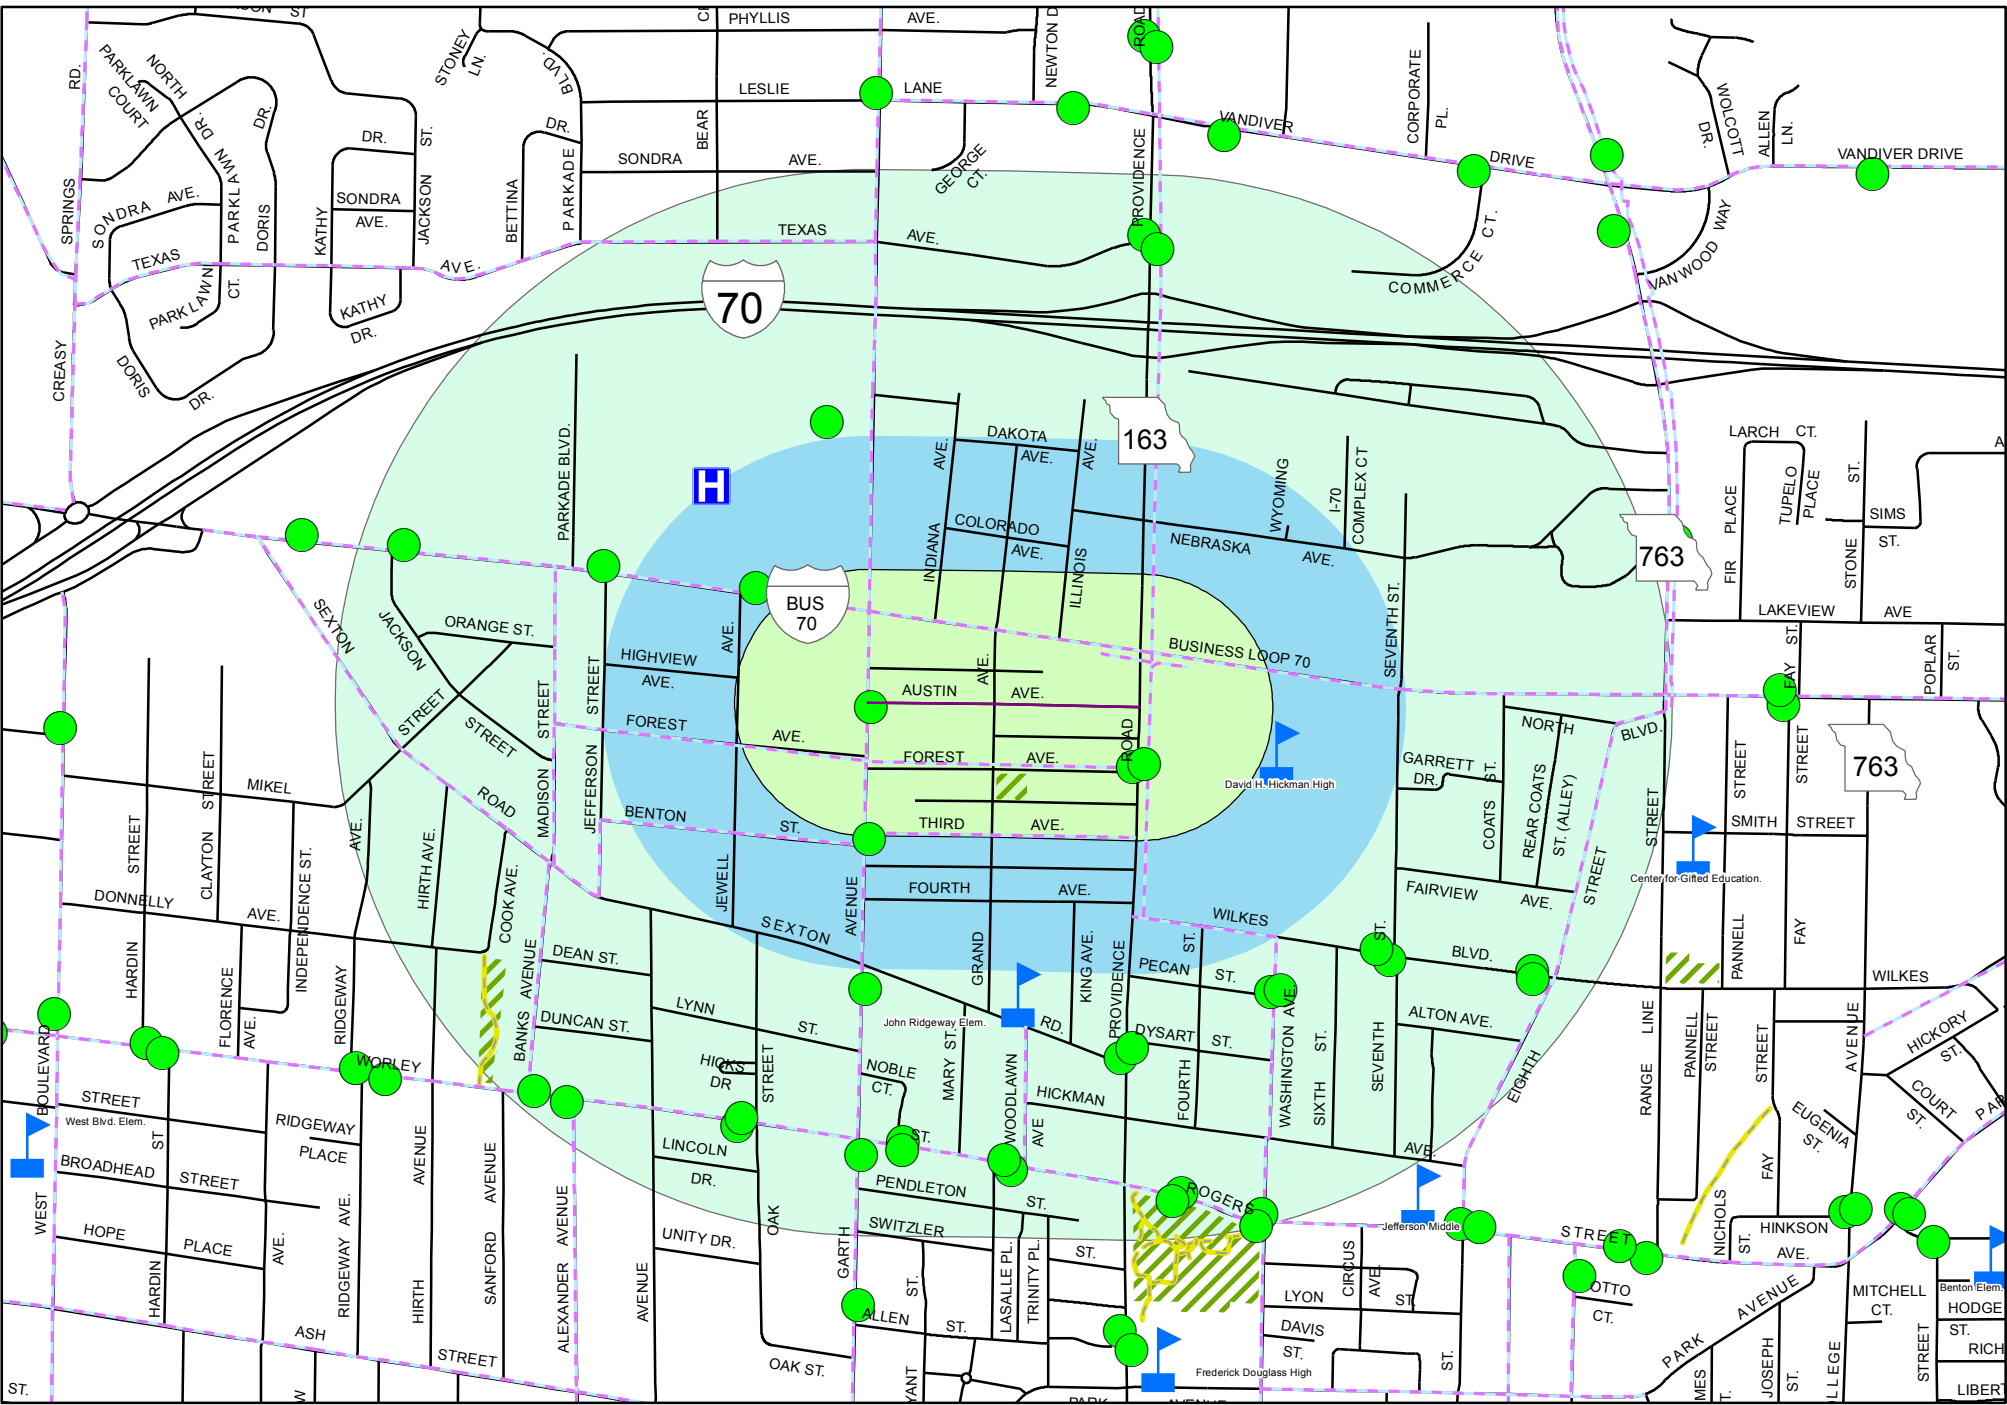

Legend

- Austin_Ave
- Trail
- Hospital
- Austin_Ave_660
- Bus Stops
- School
- Nursing/Retirement Home
- Austin_Ave_QuarterMile
- Austin_Ave_HalfMile
- Bike Facility
- Park

Austin_Ave