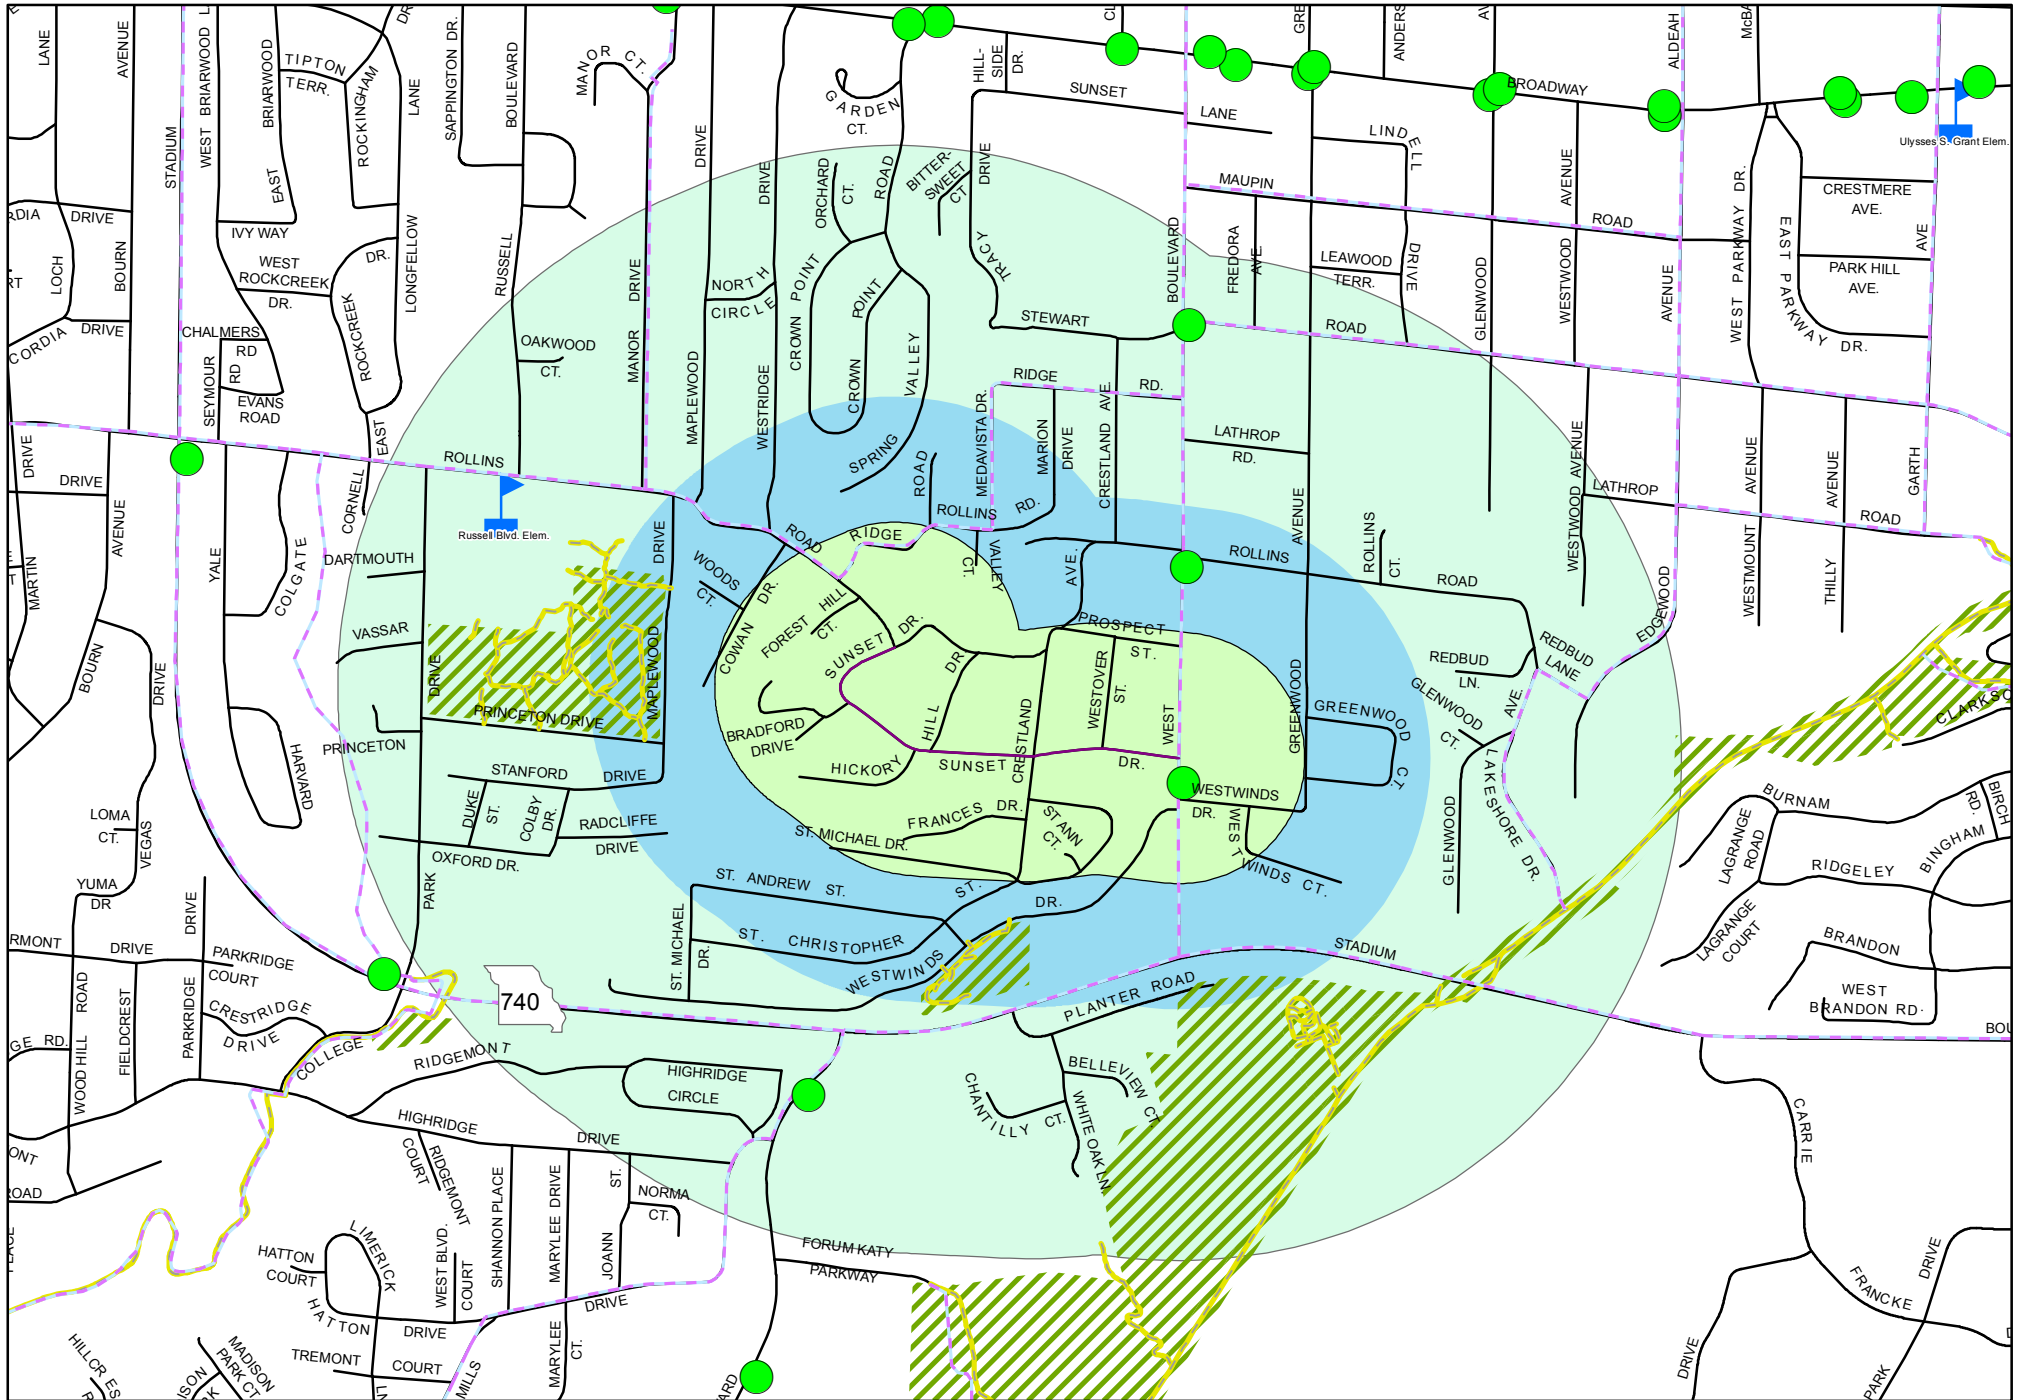

Legend

- Sunset_Dr
- Trail
- Hospital
- Sunset_Dr_660
- School
- Nursing/Retirement Home
- Sunset_Dr_QuarterMile
- Sunset_Dr_HalfMile
- Bus Stops
- Park
- Bike Facility
- School
- Nursing/Retirement Home
- Park

Sunset_Dr