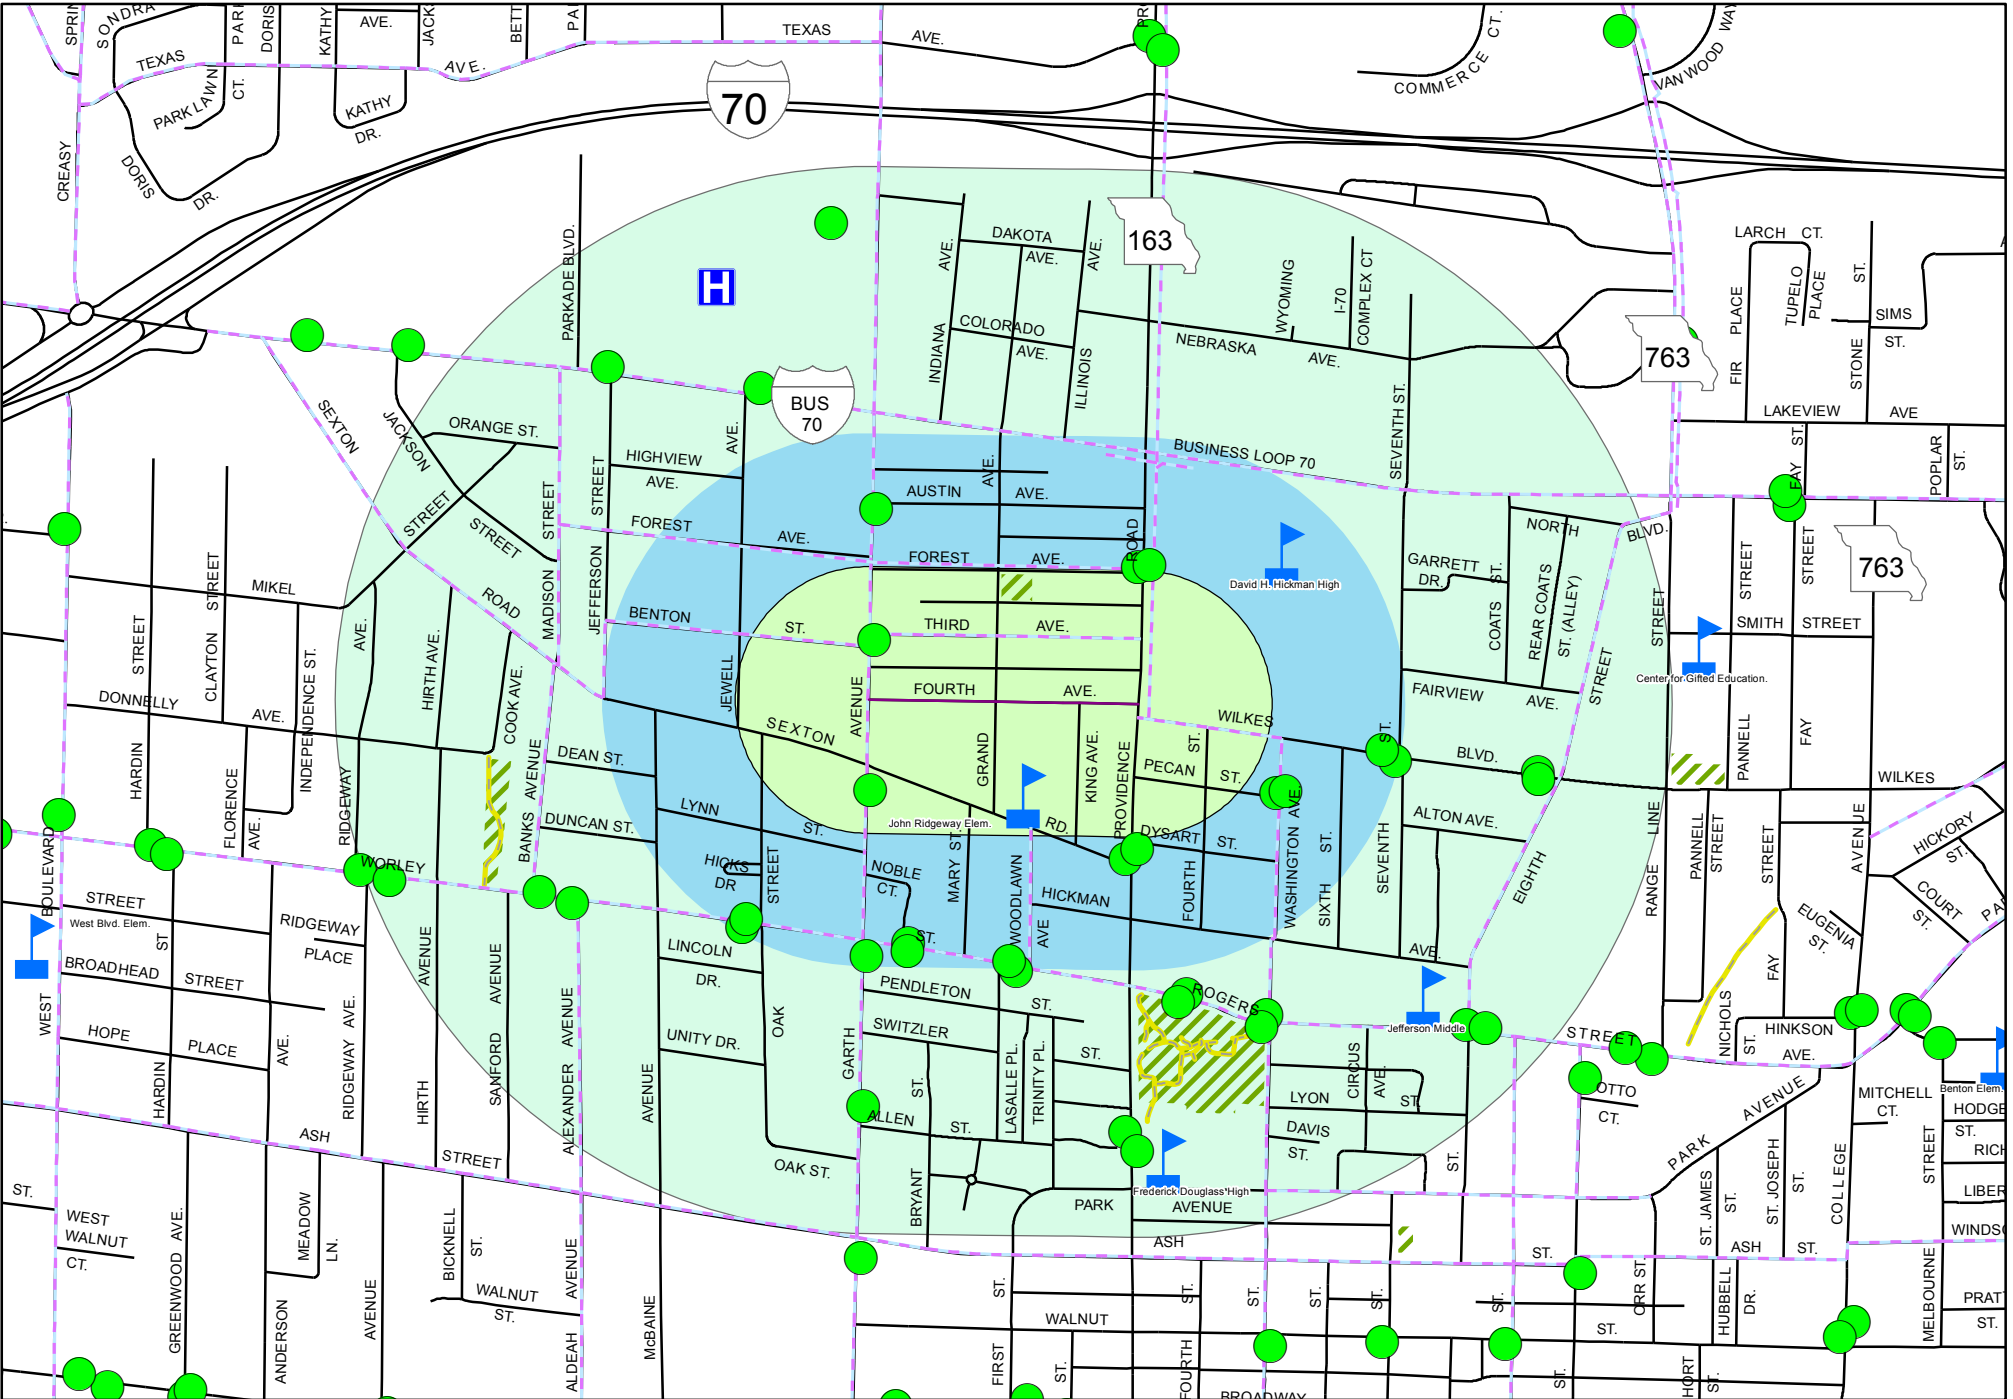

Legend

- Fourth_Ave
- Trail
- Hospital
- Bus Stops
- School
- Nursing/Retirement Home
- Bike Facility
- Park
- Fourth_Ave_660
- Fourth_Ave_QuarterMile
- Fourth_Ave_HalfMile

Fourth_Ave