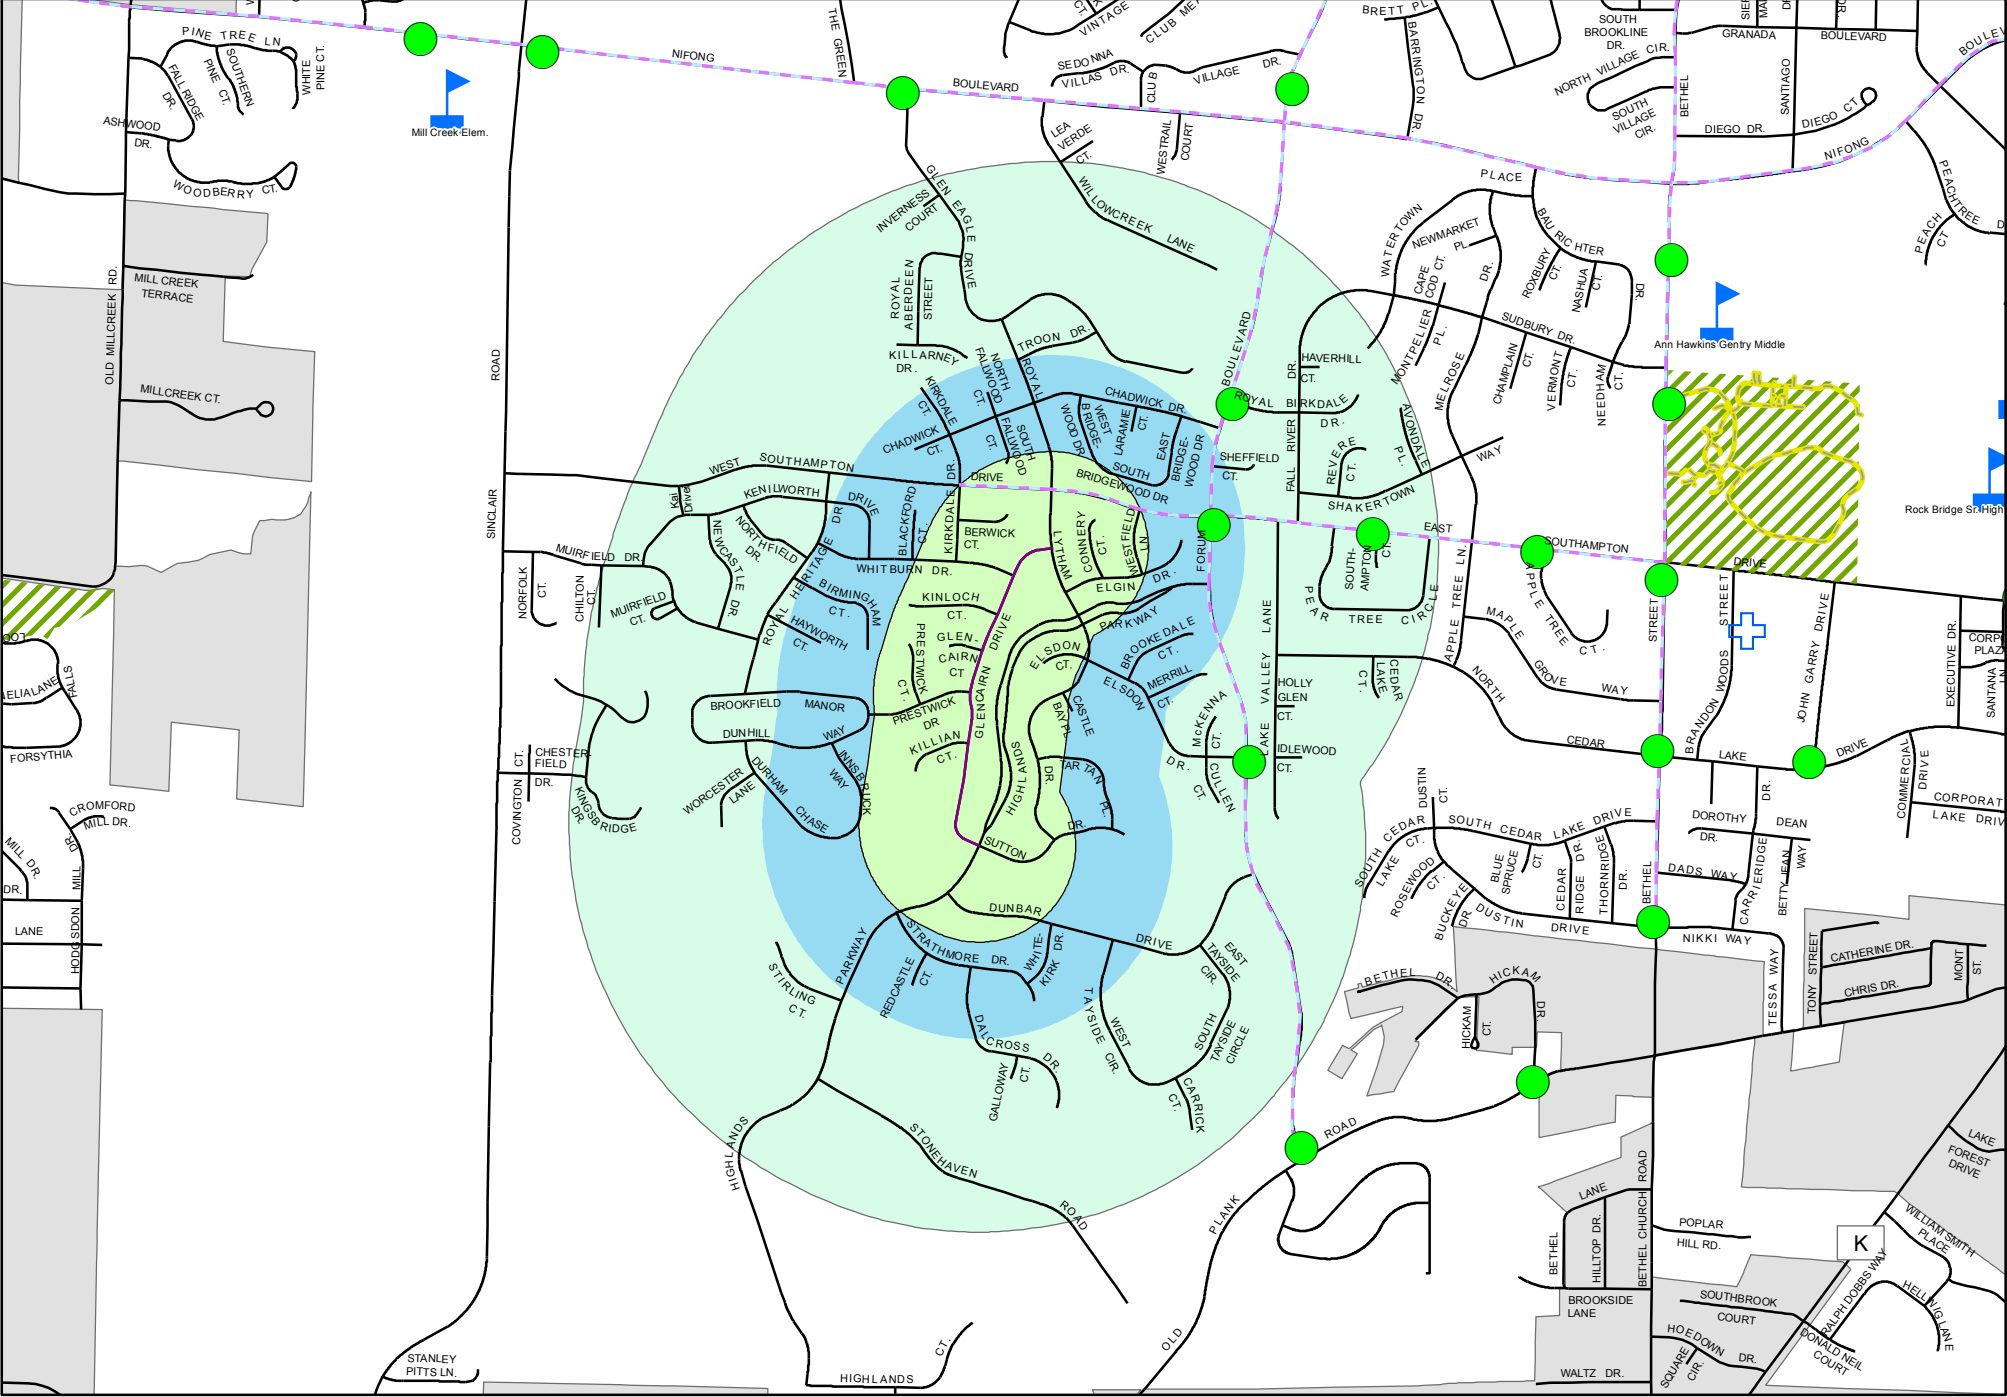

# Legend

- Glencarin\_Dr
- Bus Stops
- - - Bike Facility
- Trail
- ▲ School
- + Nursing/Retirement Home
- ▨ Park
- H Hospital
- Glencarin\_Dr\_660
- Glencarin\_Dr\_QuarterMile
- Glencarin\_Dr\_HalfMile