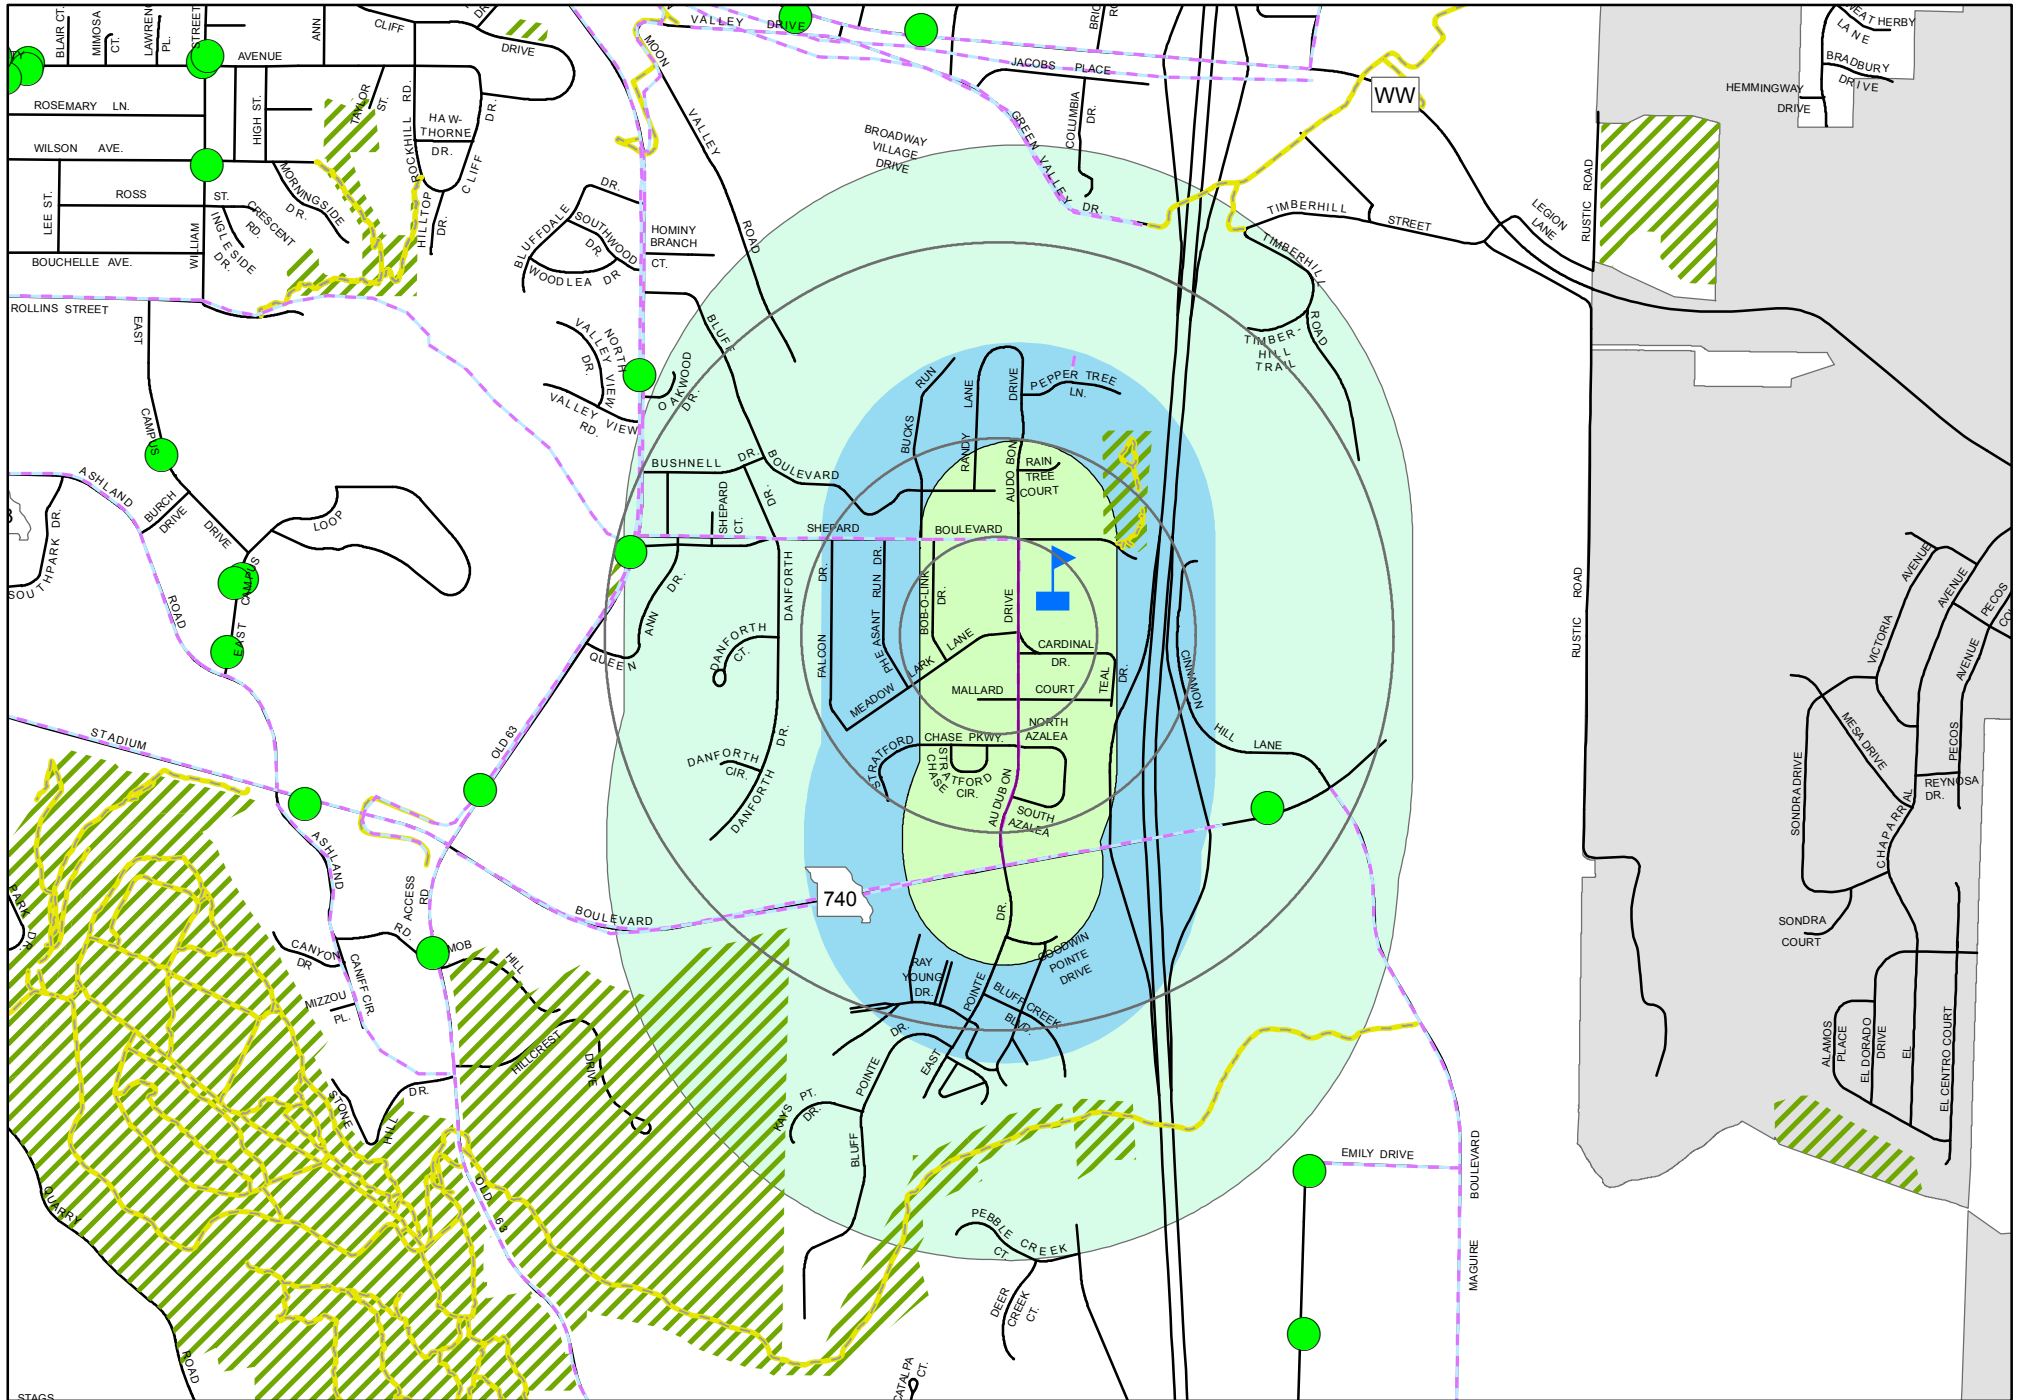

Legend

- Audubon_Dr (Purple line)
- Trail (Yellow line)
- Hospital (Blue 'H' icon)
- Audubon_Dr_660 (Light green shaded area)
- Bus Stops (Green circle icon)
- School (Blue square icon)
- Nursing/Retirement Home (Blue cross icon)
- Audubon_Dr_QuarterMile (Light blue shaded area)
- Bike Facility (Dashed purple line)
- Park (Green diagonal hatched area)
- Audubon_Dr_HalfMile (Lightest green shaded area)

Audubon_Dr