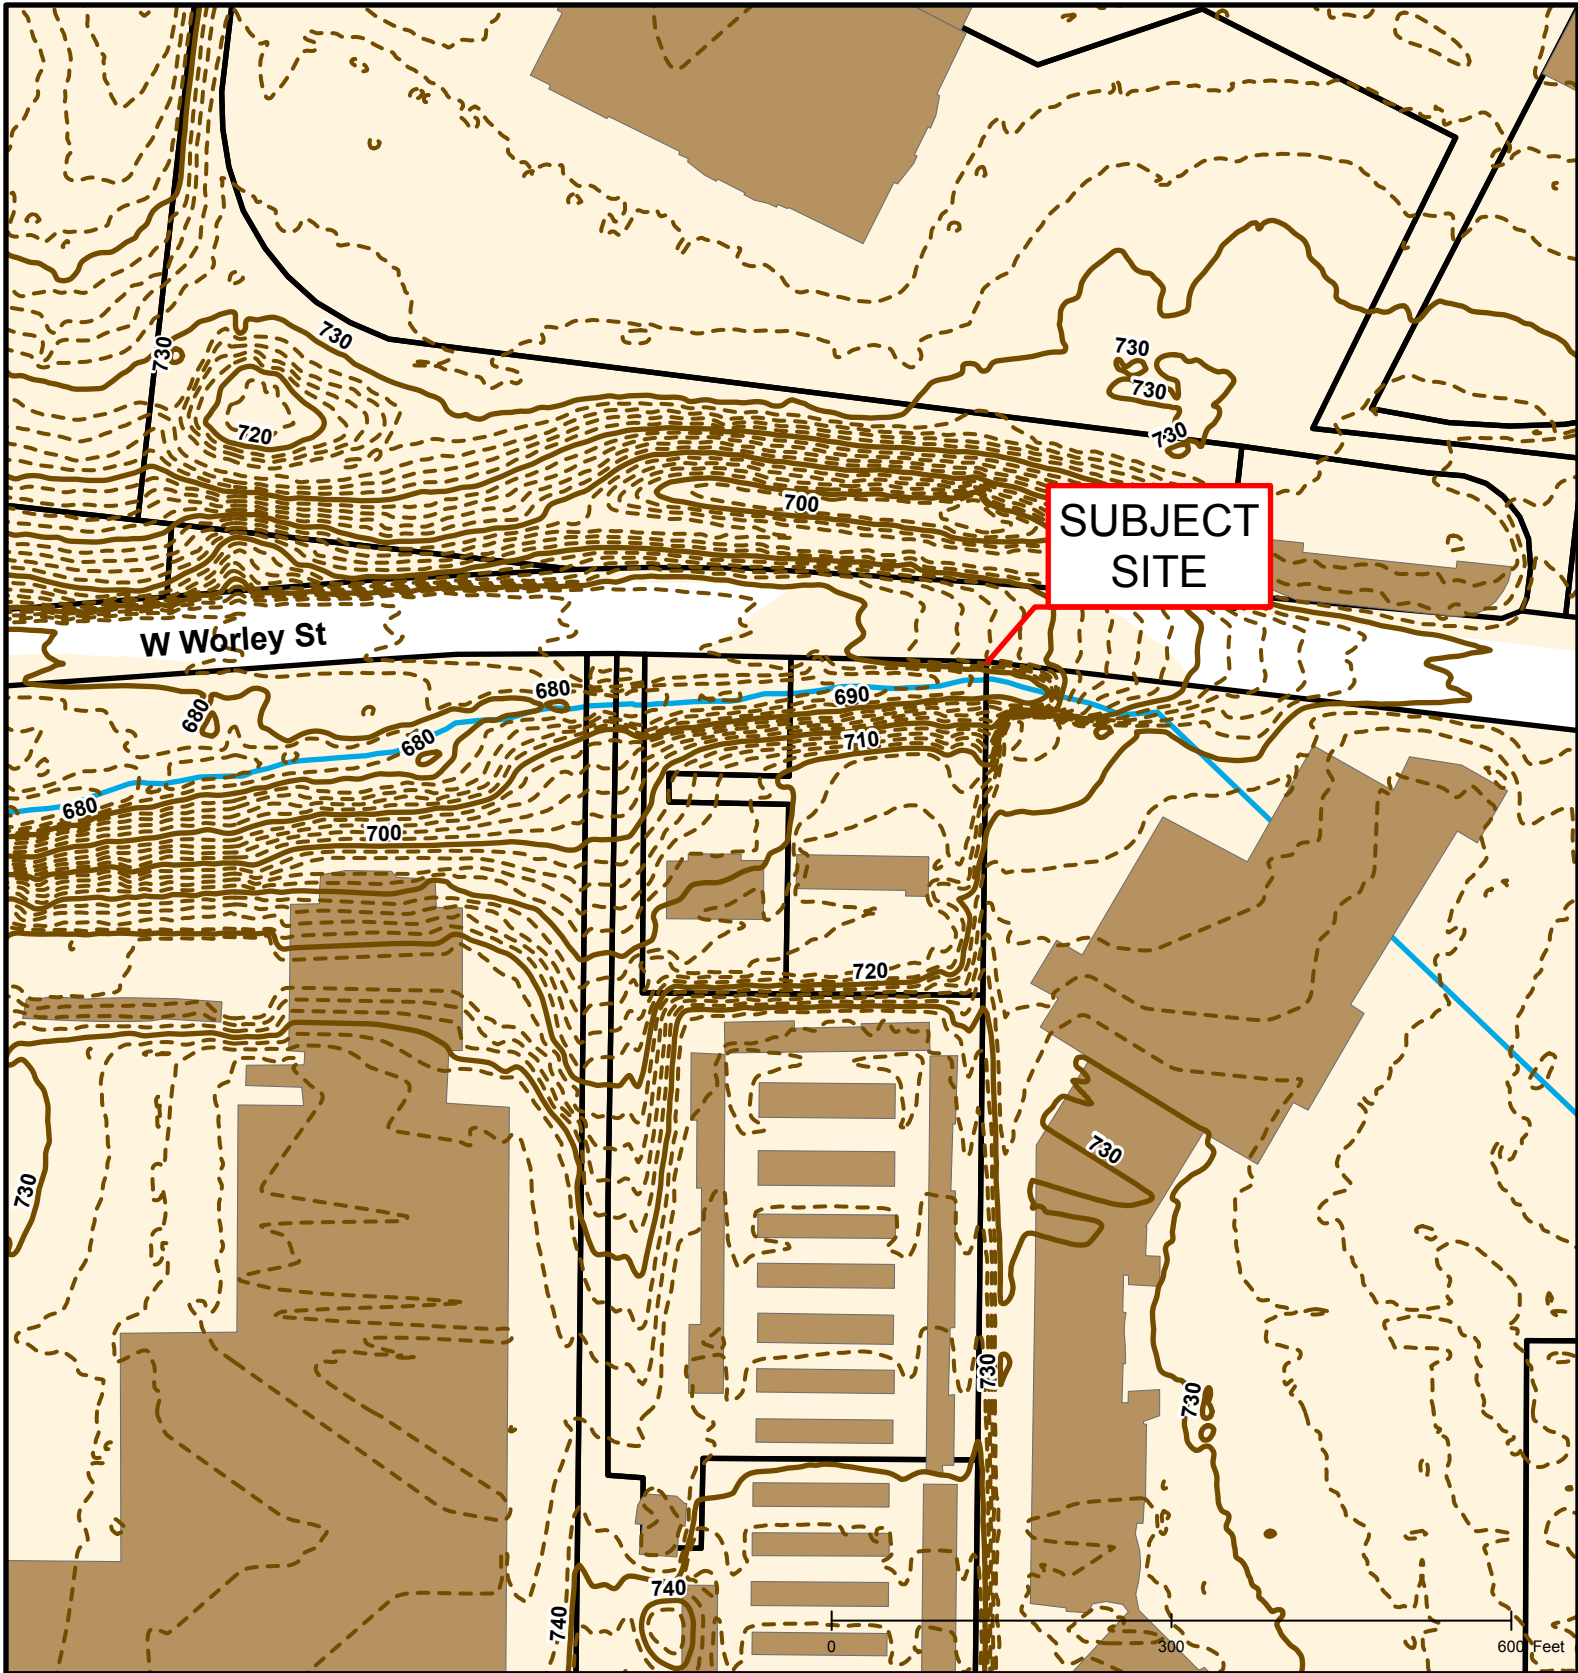

#18-138: Centre West Office & Storage Lots 4A & 4B - Rezoning

Roads	Columbia City Limit
City Zoning	CityViewparcels
Parcels	

#18-138: Centre West Office & Storage Lots 4A & 4B - Rezoning

Created by The City of Columbia - Community Development Department

Parcel Data Source: Boone County Assessor

2015 Imagery: Boone County Assessor's Office

Hillshade Data: Boone County GIS Office

#18-138: Centre West Office & Storage Lots 4A & 4B - Rezoning