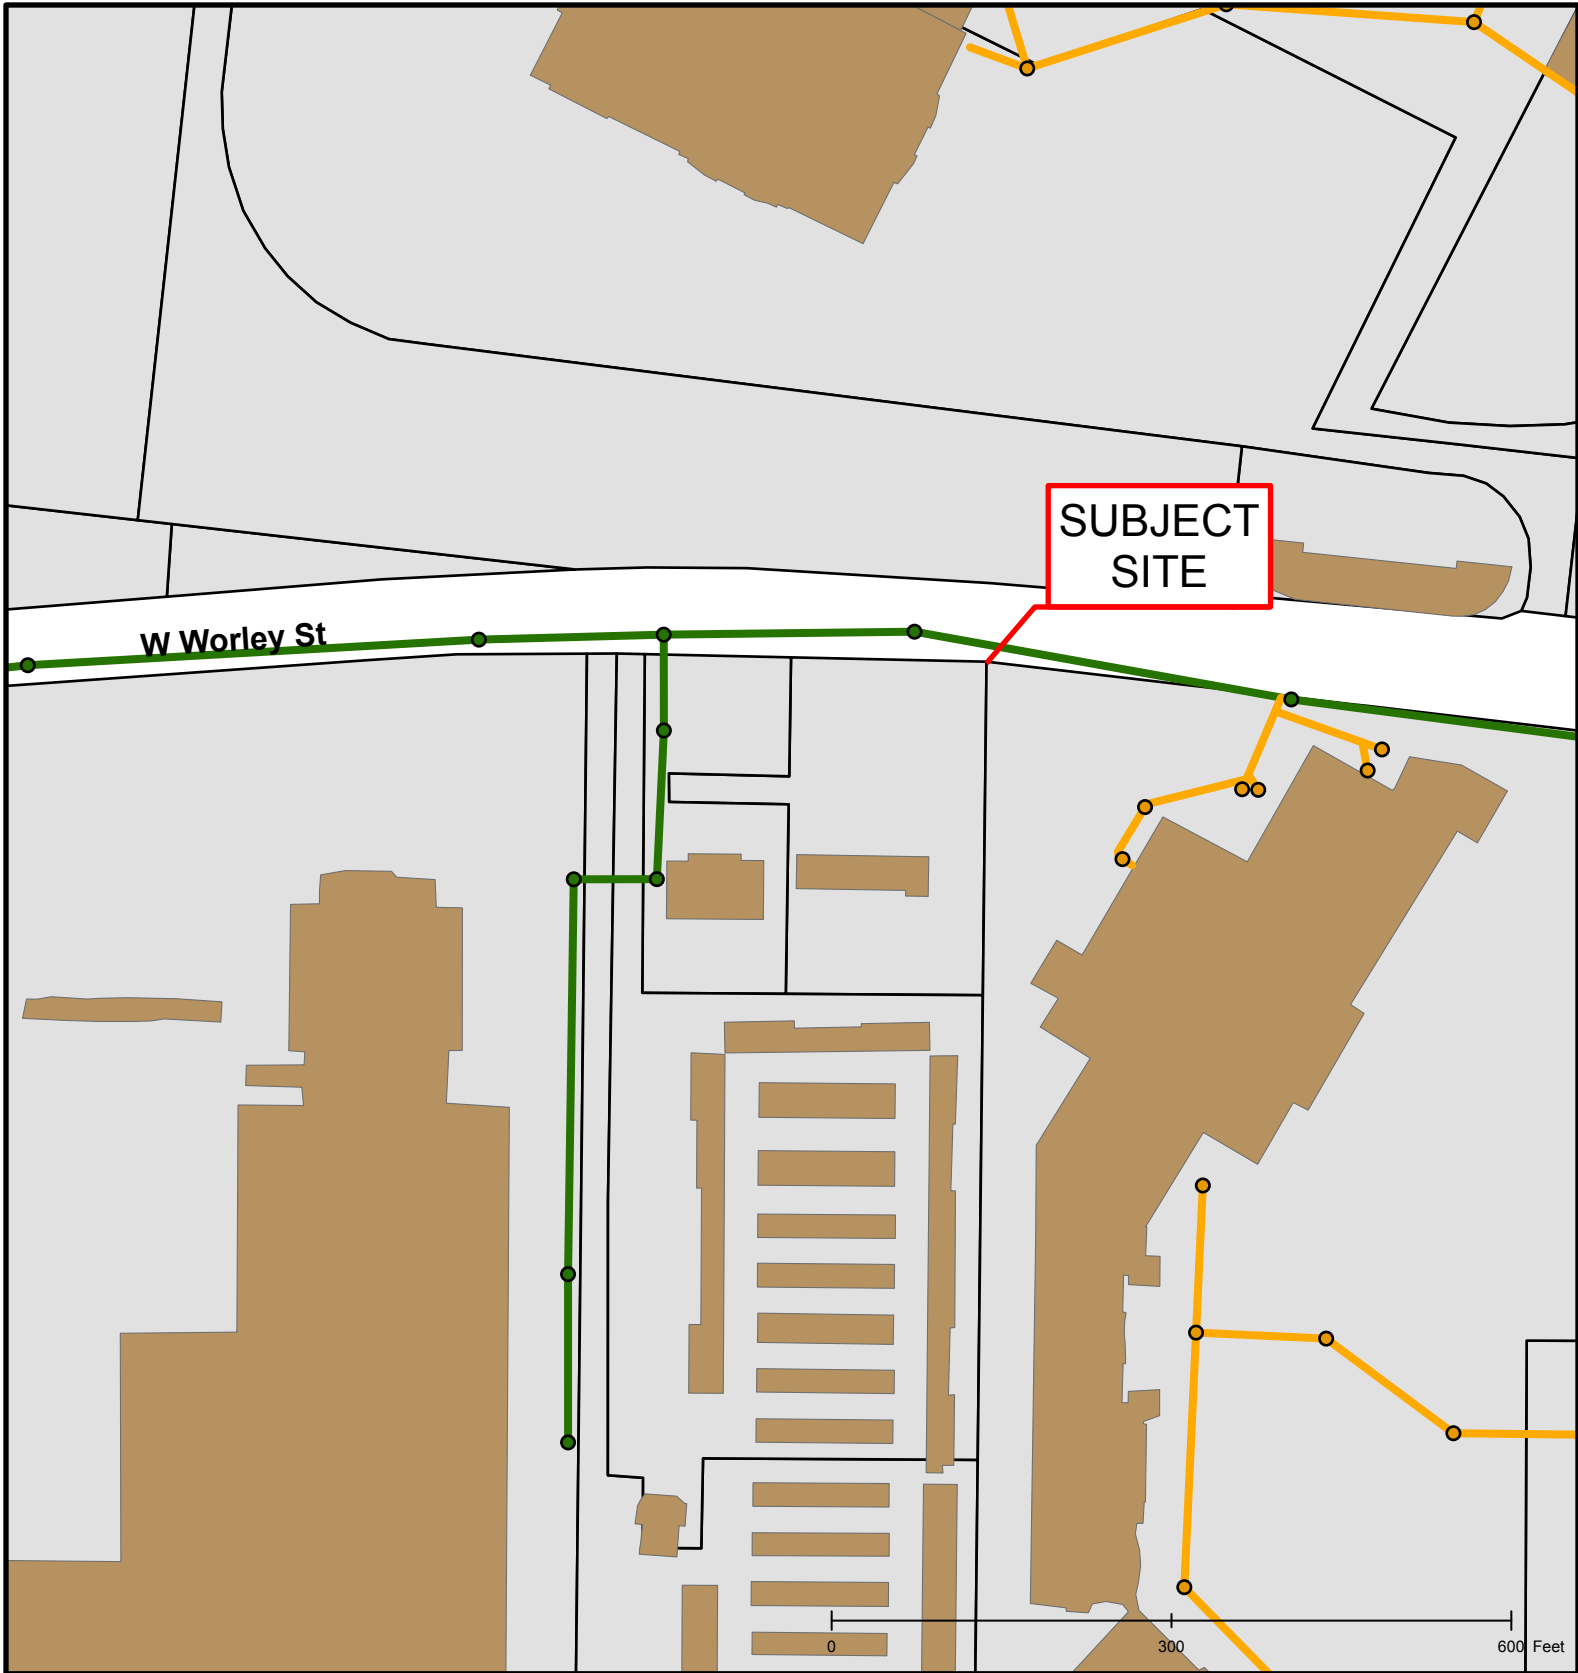

#18-138: Centre West Office & Storage Lots 4A & 4B - Rezoning

Roads	Columbia City Limit
City Zoning	CityViewparcels
Parcels	

#18-138: Centre West Office & Storage Lots 4A & 4B - Rezoning

Created by The City of Columbia - Community Development Department

Parcel Data Source: Boone County Assessor

2015 Imagery: Boone County Assessor's Office

Hillshade Data: Boone County GIS Office

#18-138: Centre West Office & Storage Lots 4A & 4B - Rezoning