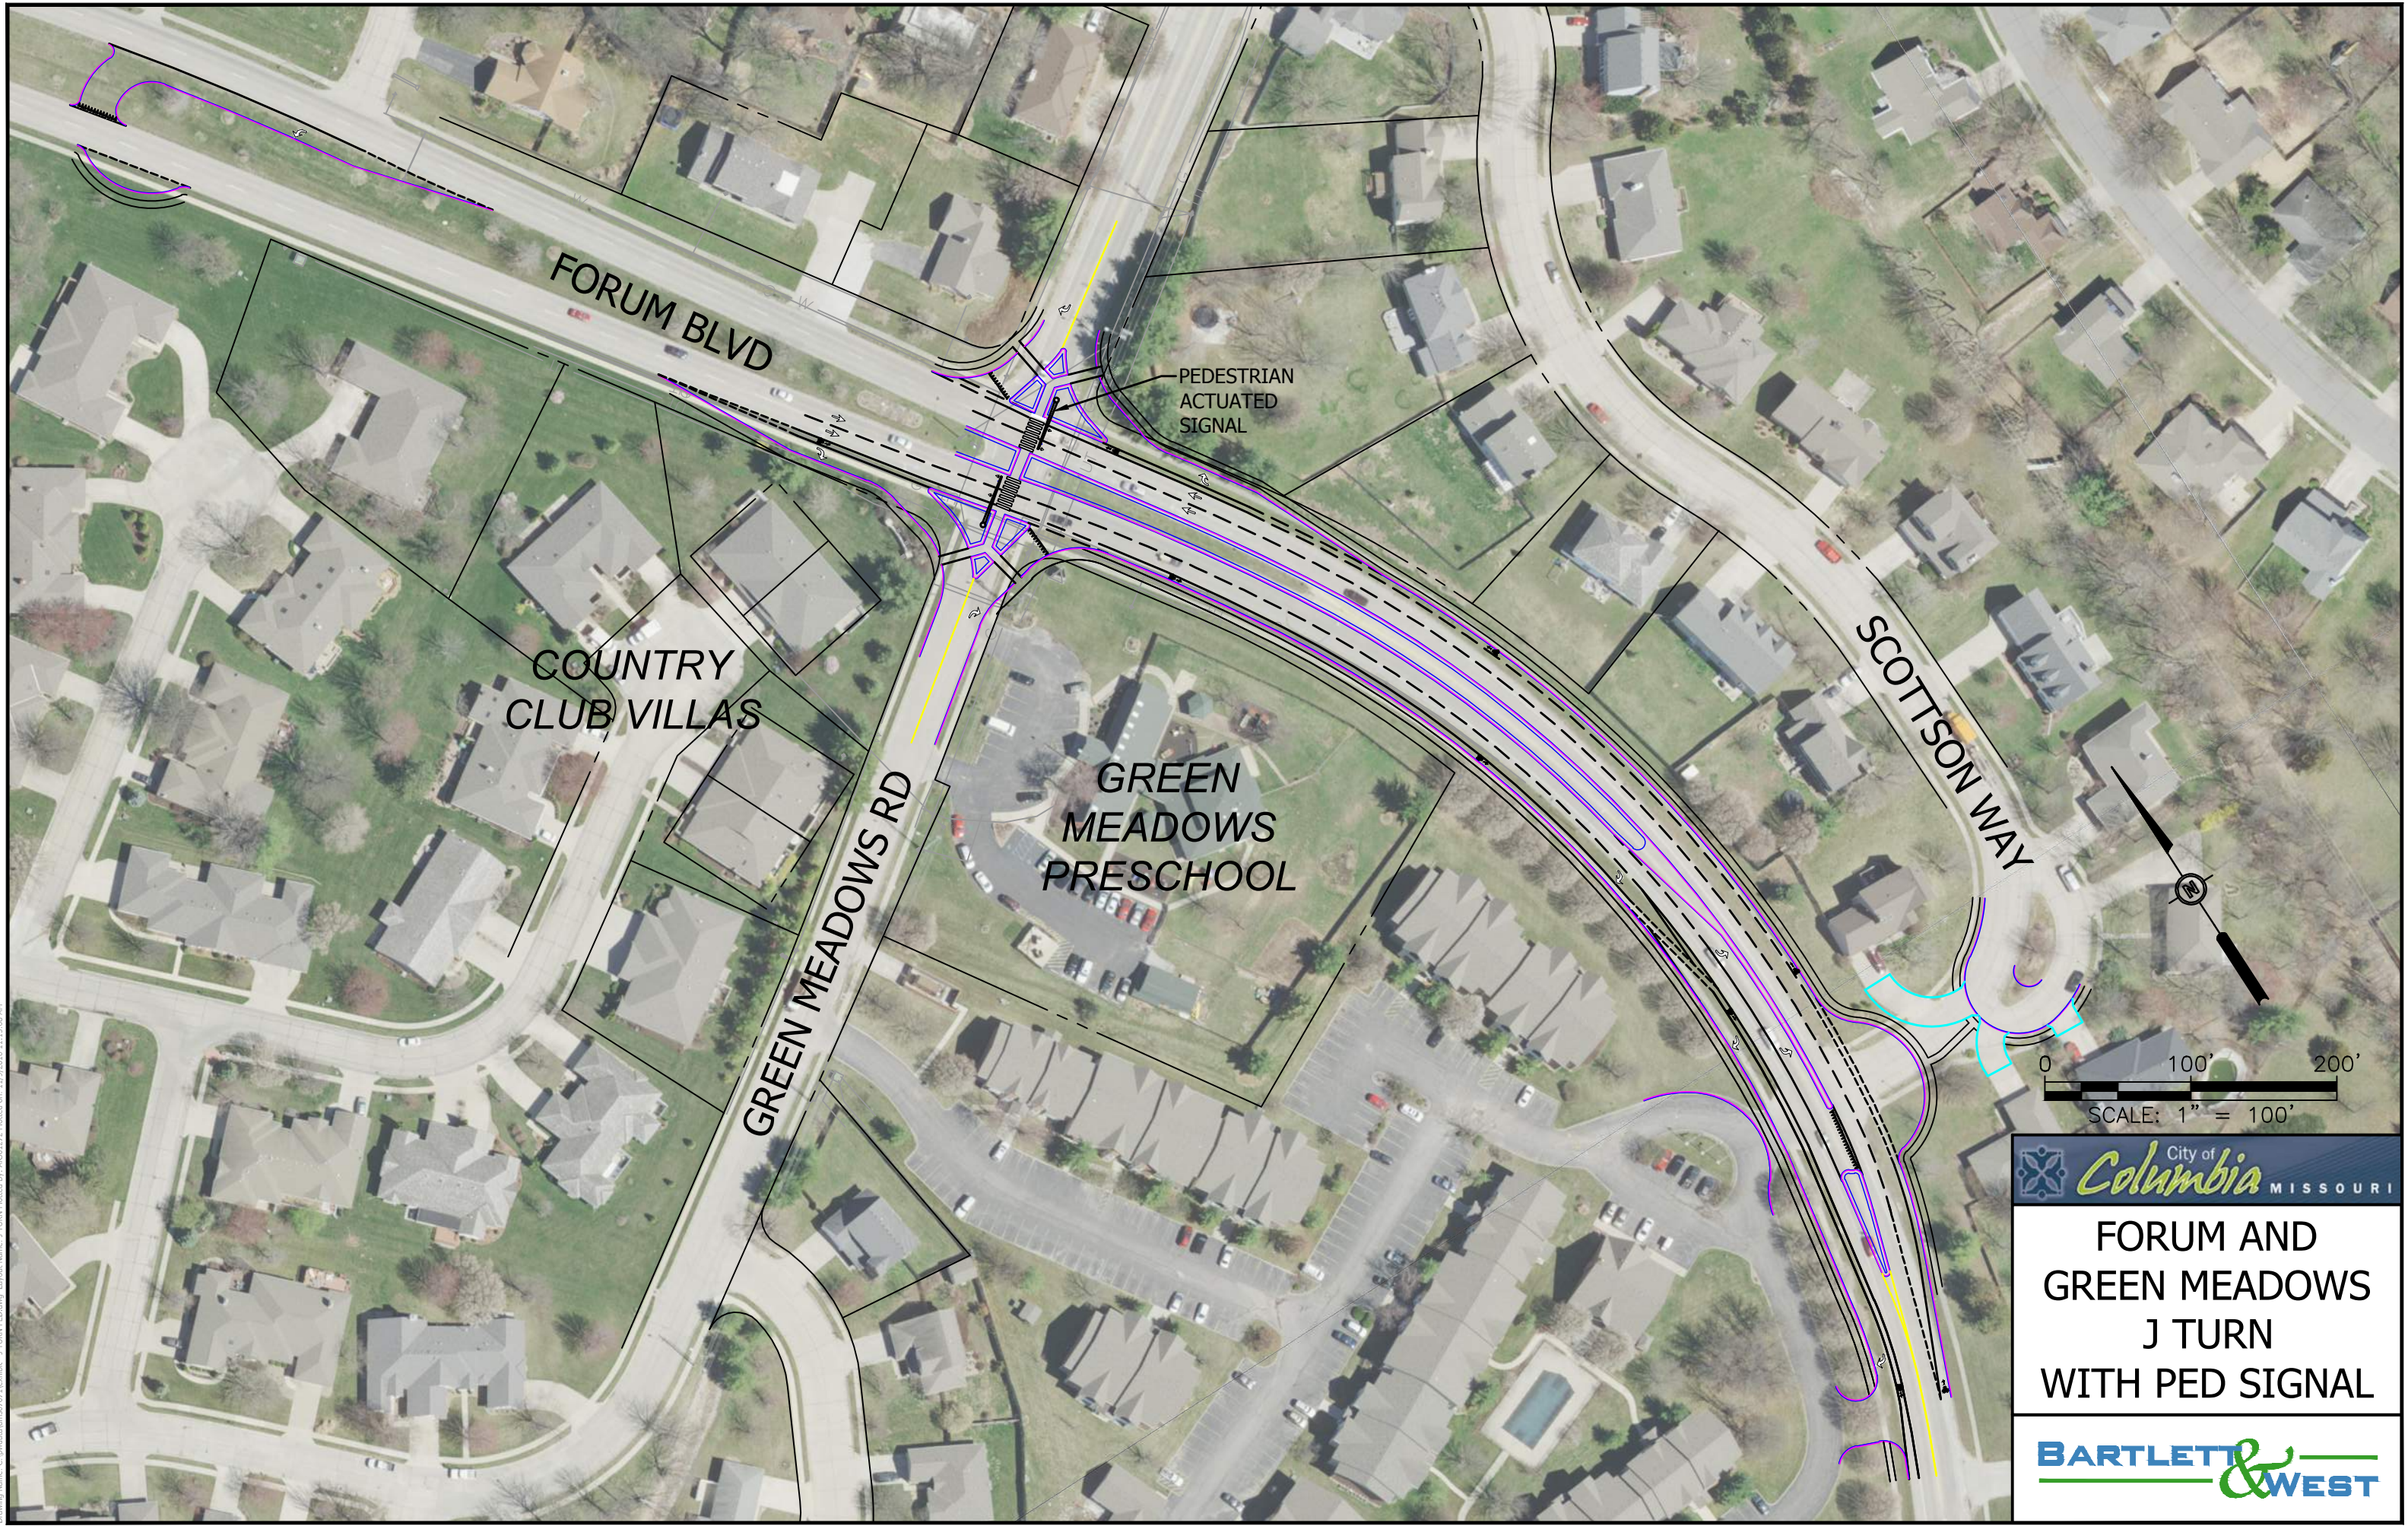

FORUM BLVD

PEDESTRIAN
ACTUATED
SIGNAL

COUNTRY
CLUB VILLAS

GREEN
MEADOWS
PRESCHOOL

GREEN MEADOWS RD

SCOTTSON WAY

0 100' 200'
SCALE: 1" = 100'

City of
Columbia MISSOURI

FORUM AND
GREEN MEADOWS
J TURN
WITH PED SIGNAL

BARTLETT & WEST

Drawing Name: C:\civildata\m07021\text\hbk - J TURN PED.dwg Layout Name: J TURN PED Plot Date: 11/9/2016 11:15:08 AM