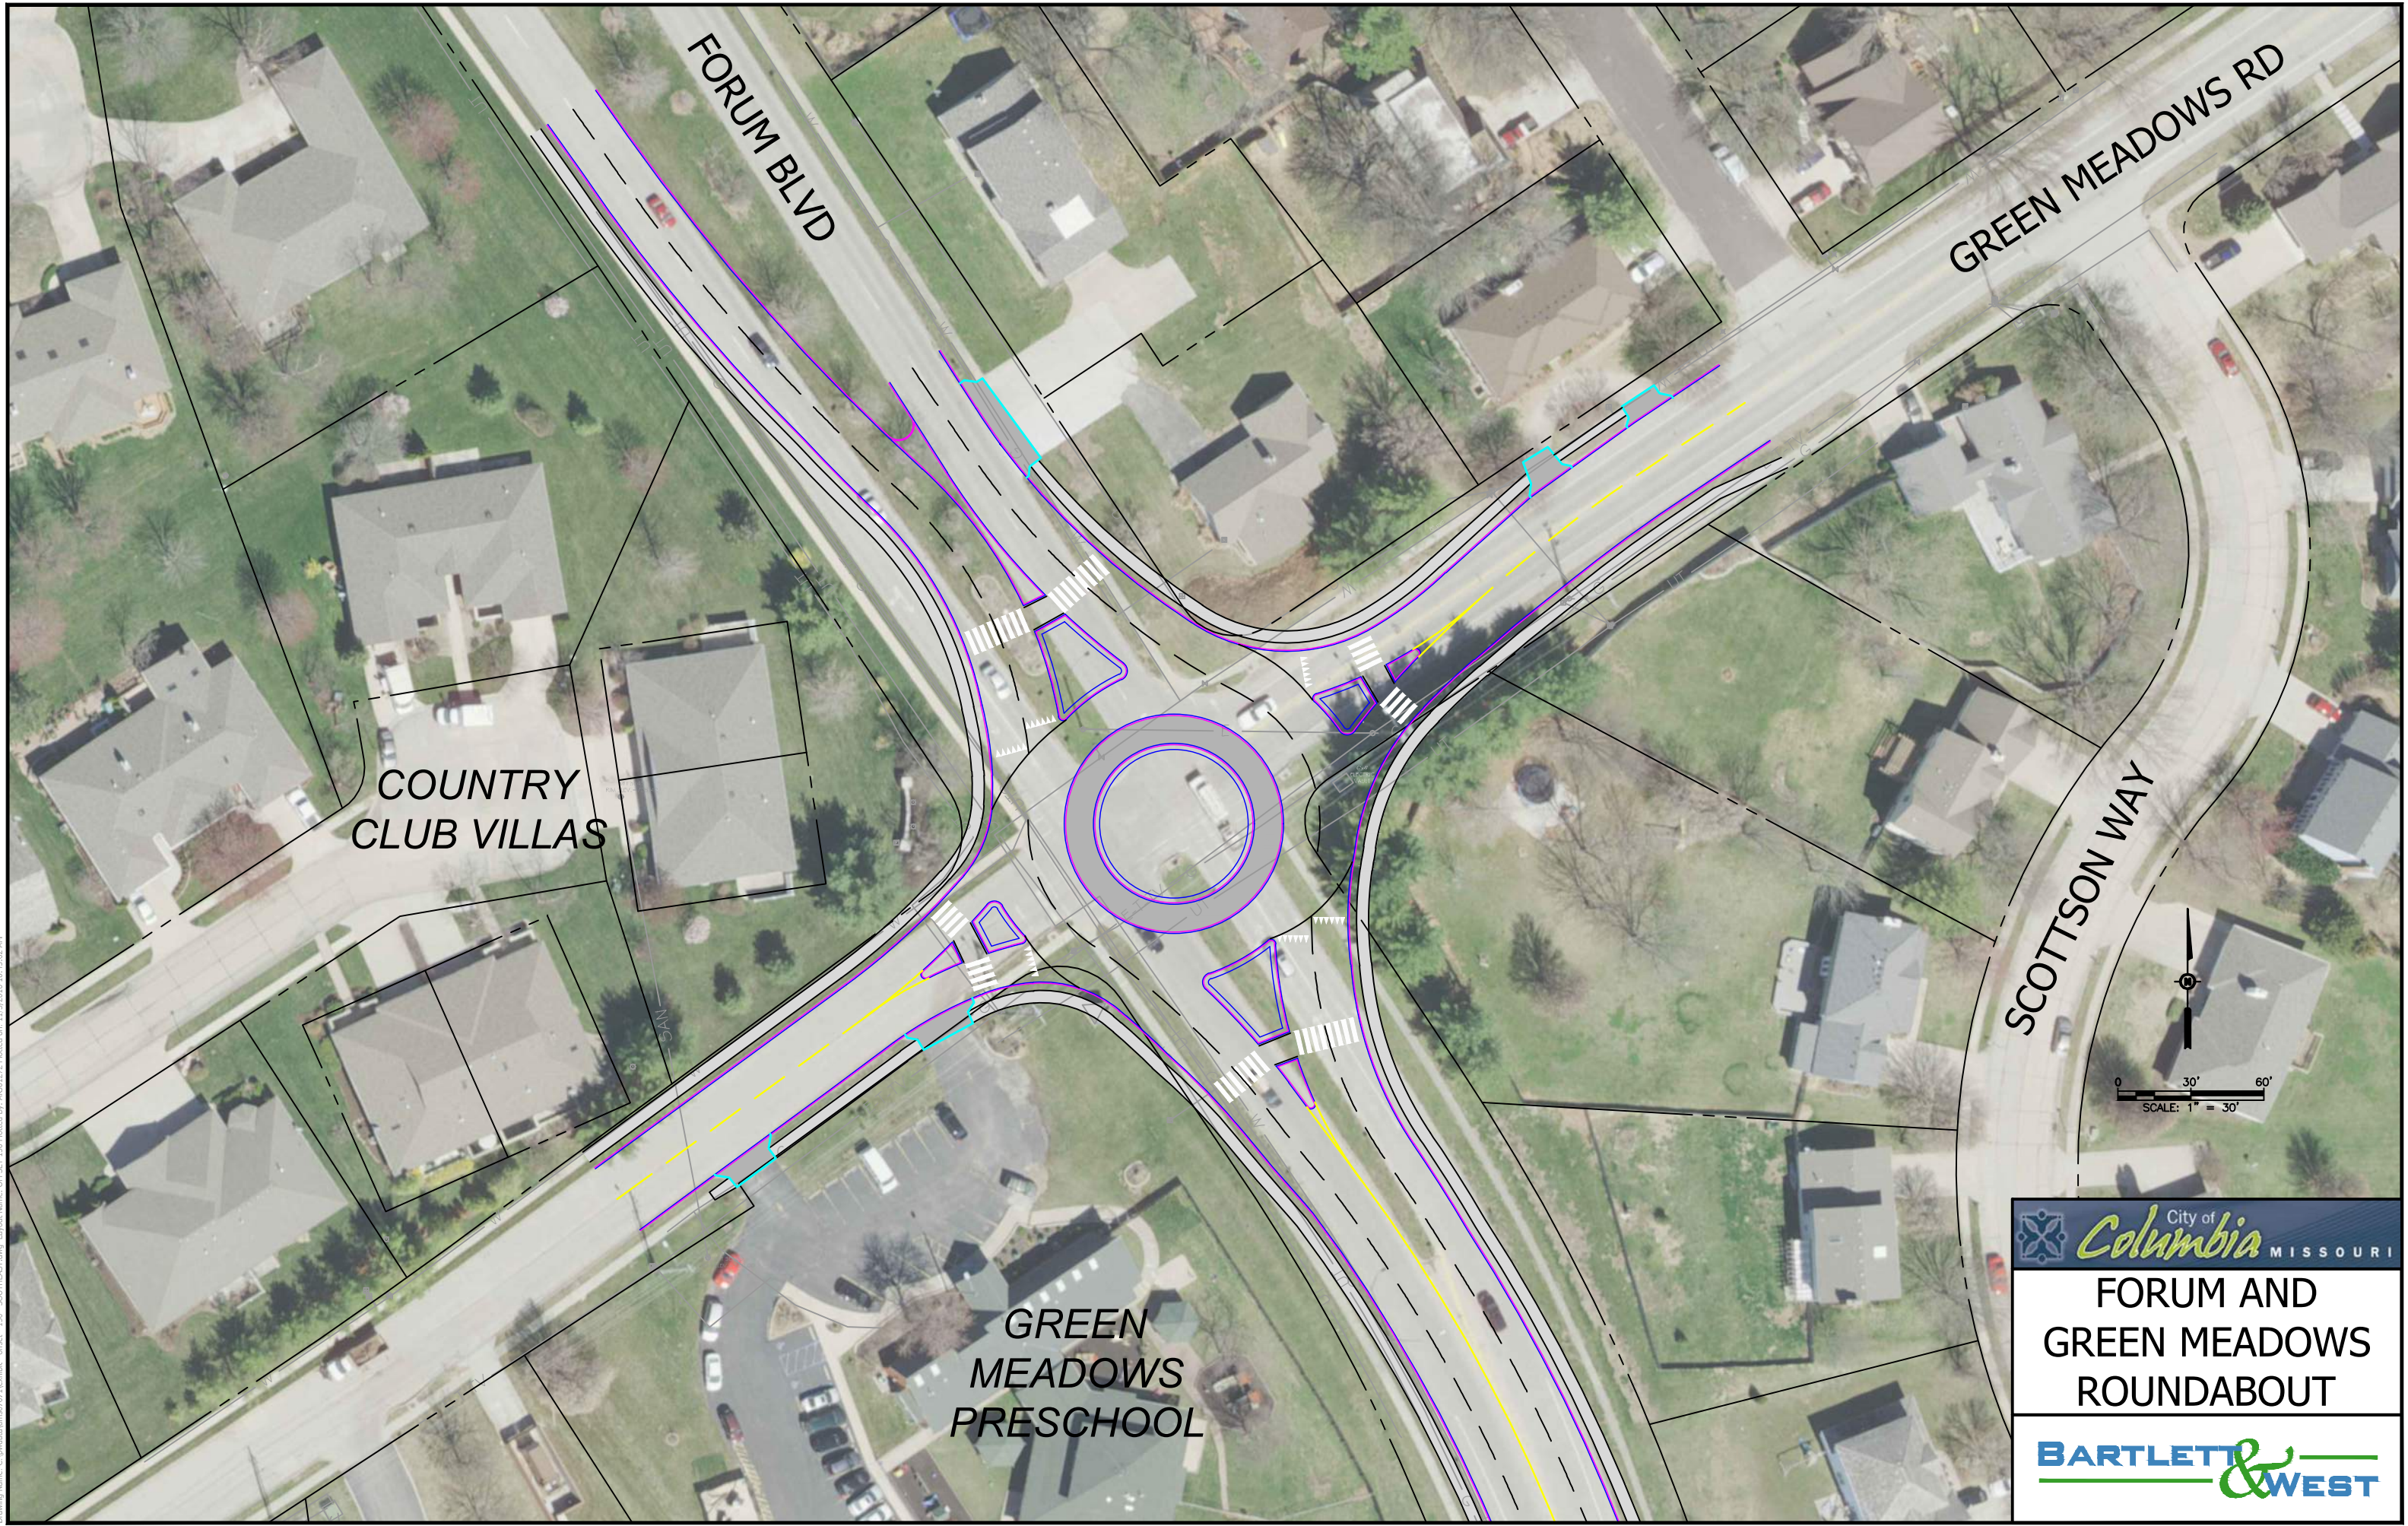

FORUM BLVD

GREEN MEADOWS RD

COUNTRY CLUB VILLAS

GREEN MEADOWS PRESCHOOL

SCOTTSON WAY

City of **Columbia** MISSOURI

FORUM AND GREEN MEADOWS ROUNDABOUT

BARTLETT & WEST