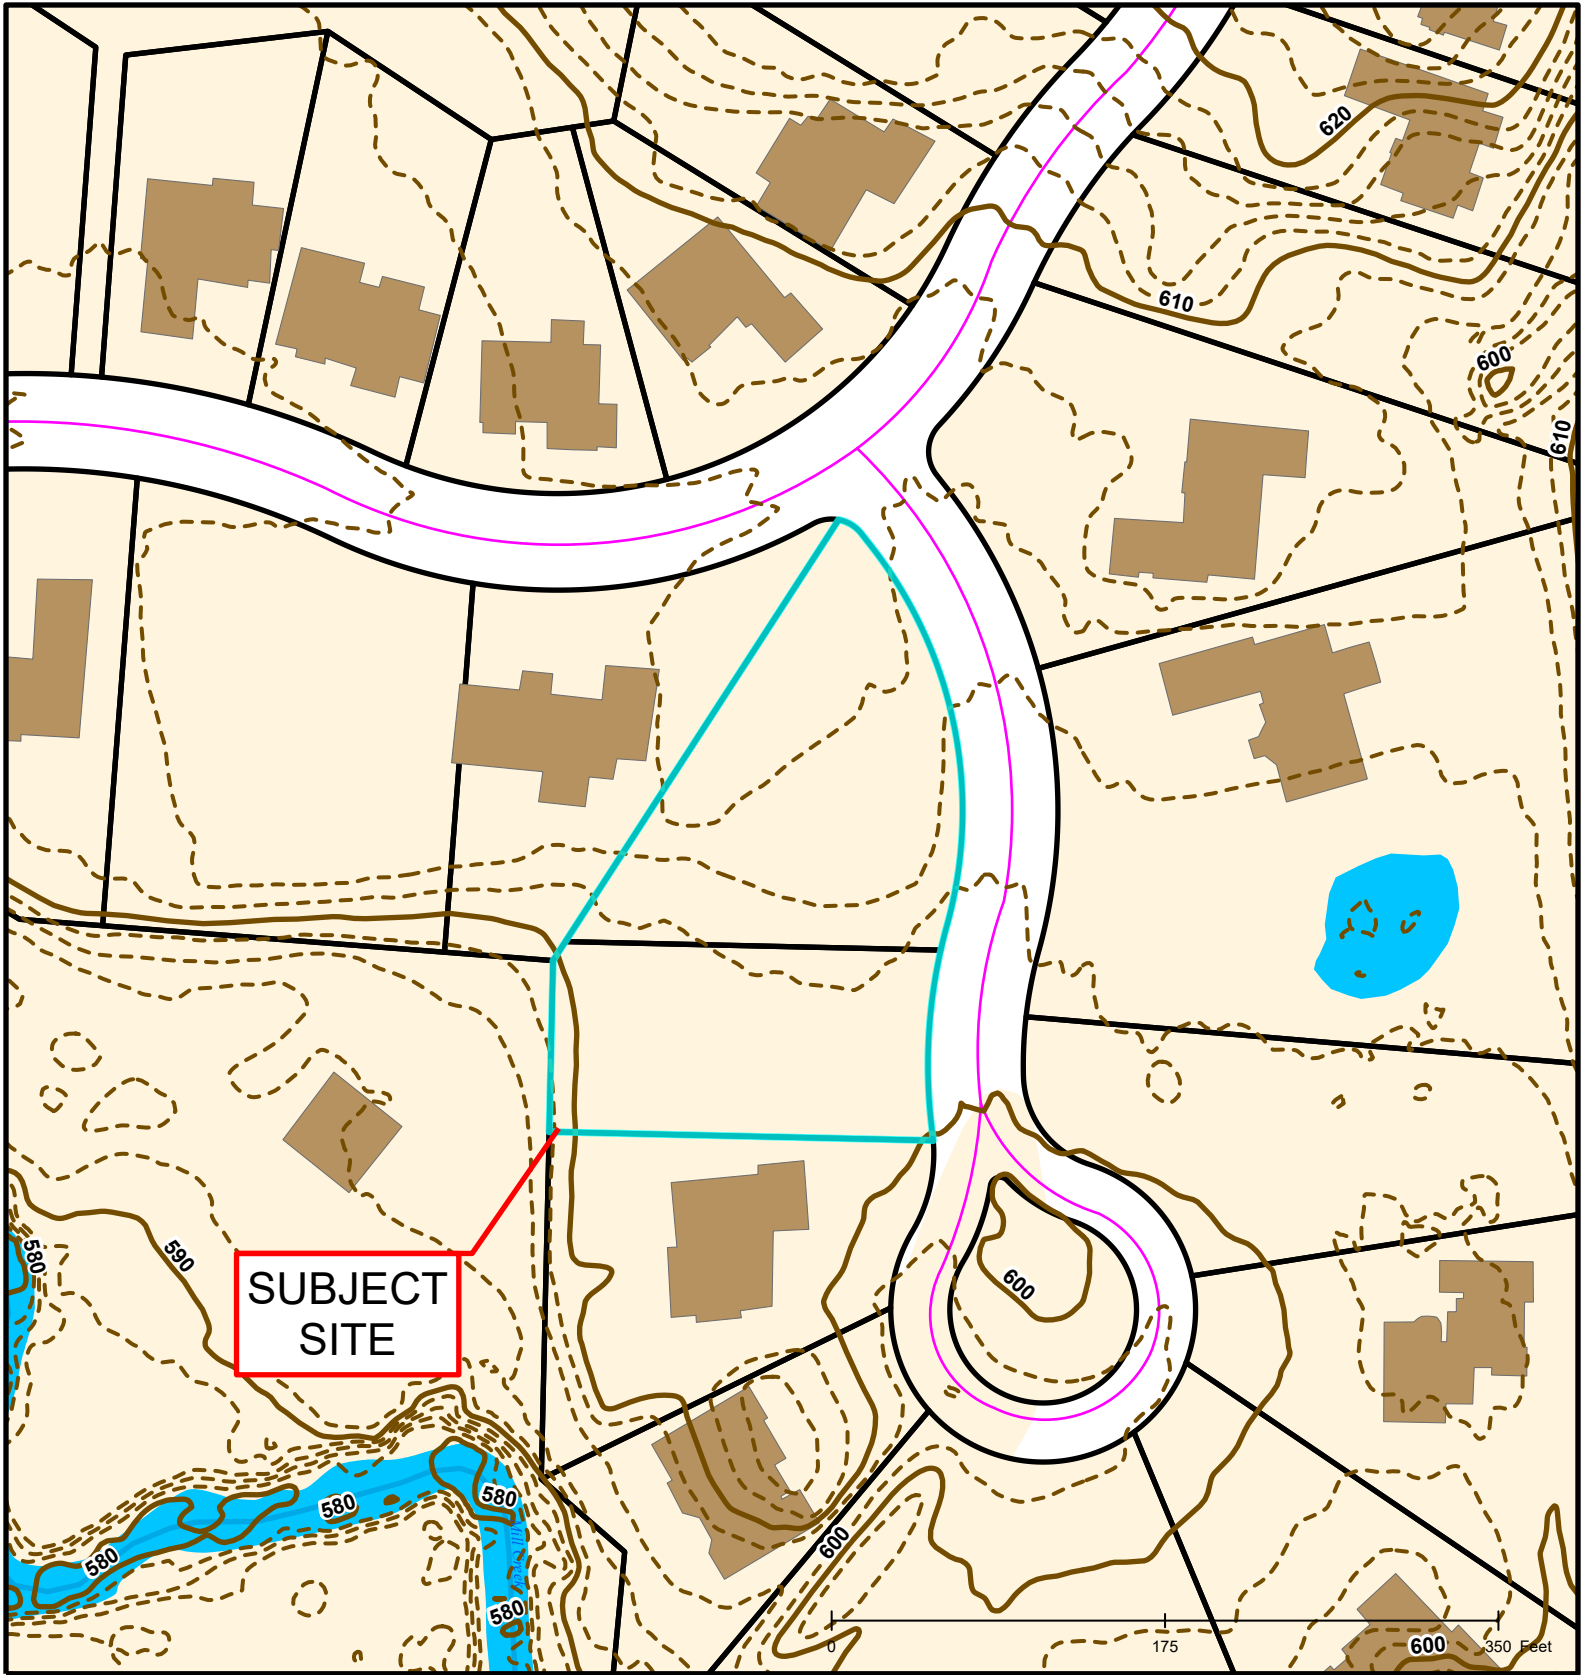

#240-2019: 4605 Copperstone Court Replat

Created by The City of Columbia - Community Development Department

Parcel Data Source: Boone County Assessor

2017 Imagery: Boone County Assessor's Office

Hillshade Data: Boone County GIS

#240-2019: 4605 Copperstone Court Replat

#240-2019: 4605 Copperstone Court Replat