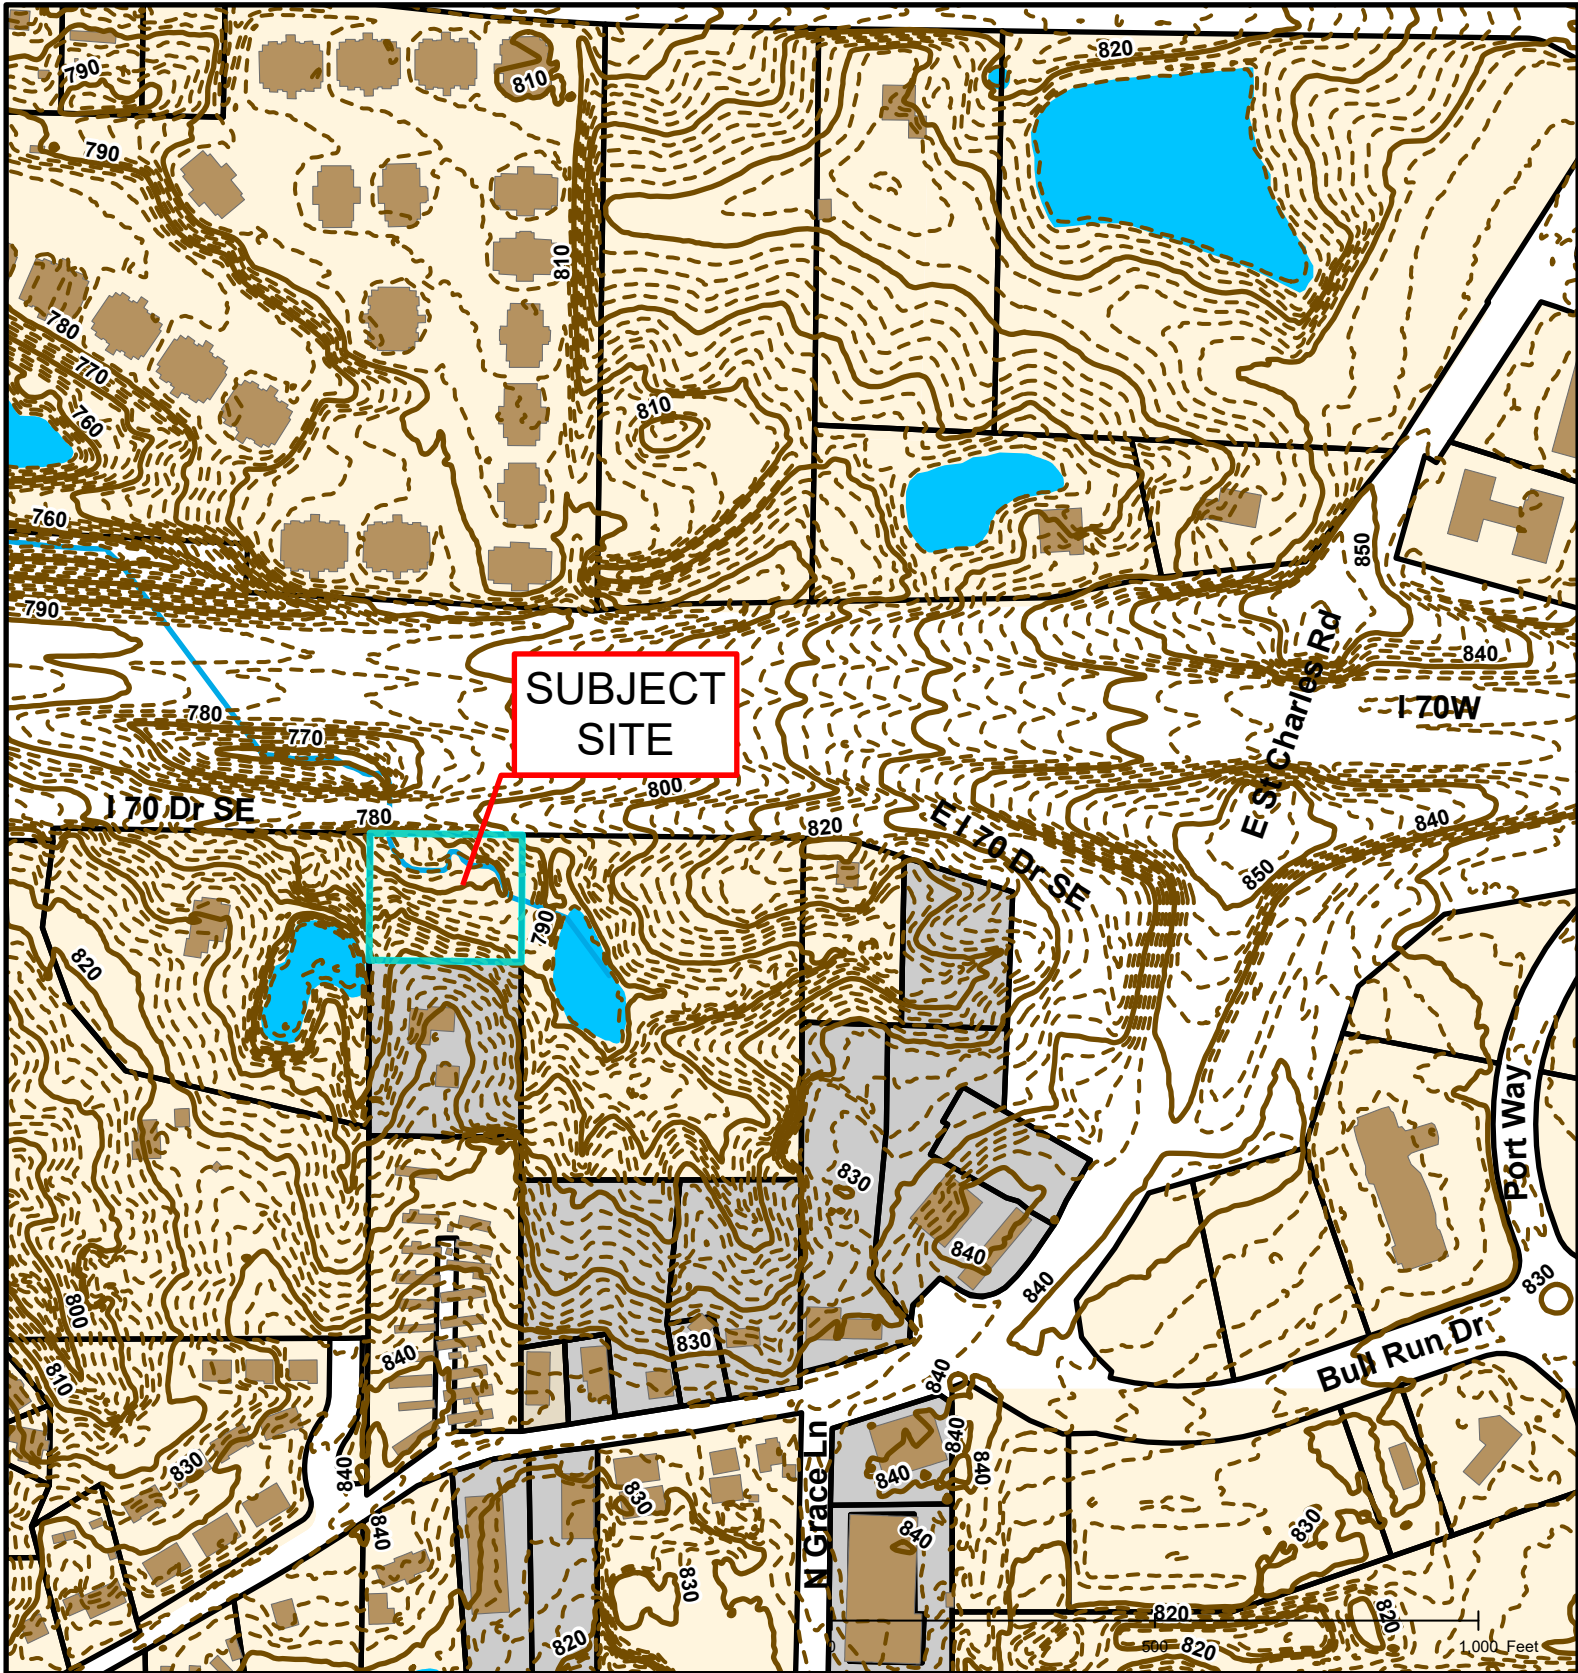

# #37-2020: Cully Rezoning Rezoning

## #37-2020: Cully Rezoning Rezoning

Created by The City of Columbia - Community Development Department

Parcel Data Source: Boone County Assessor

2017 Imagery: Boone County Assessor's Office

Hillshade Data: Boone County GIS

**SUBJECT SITE**