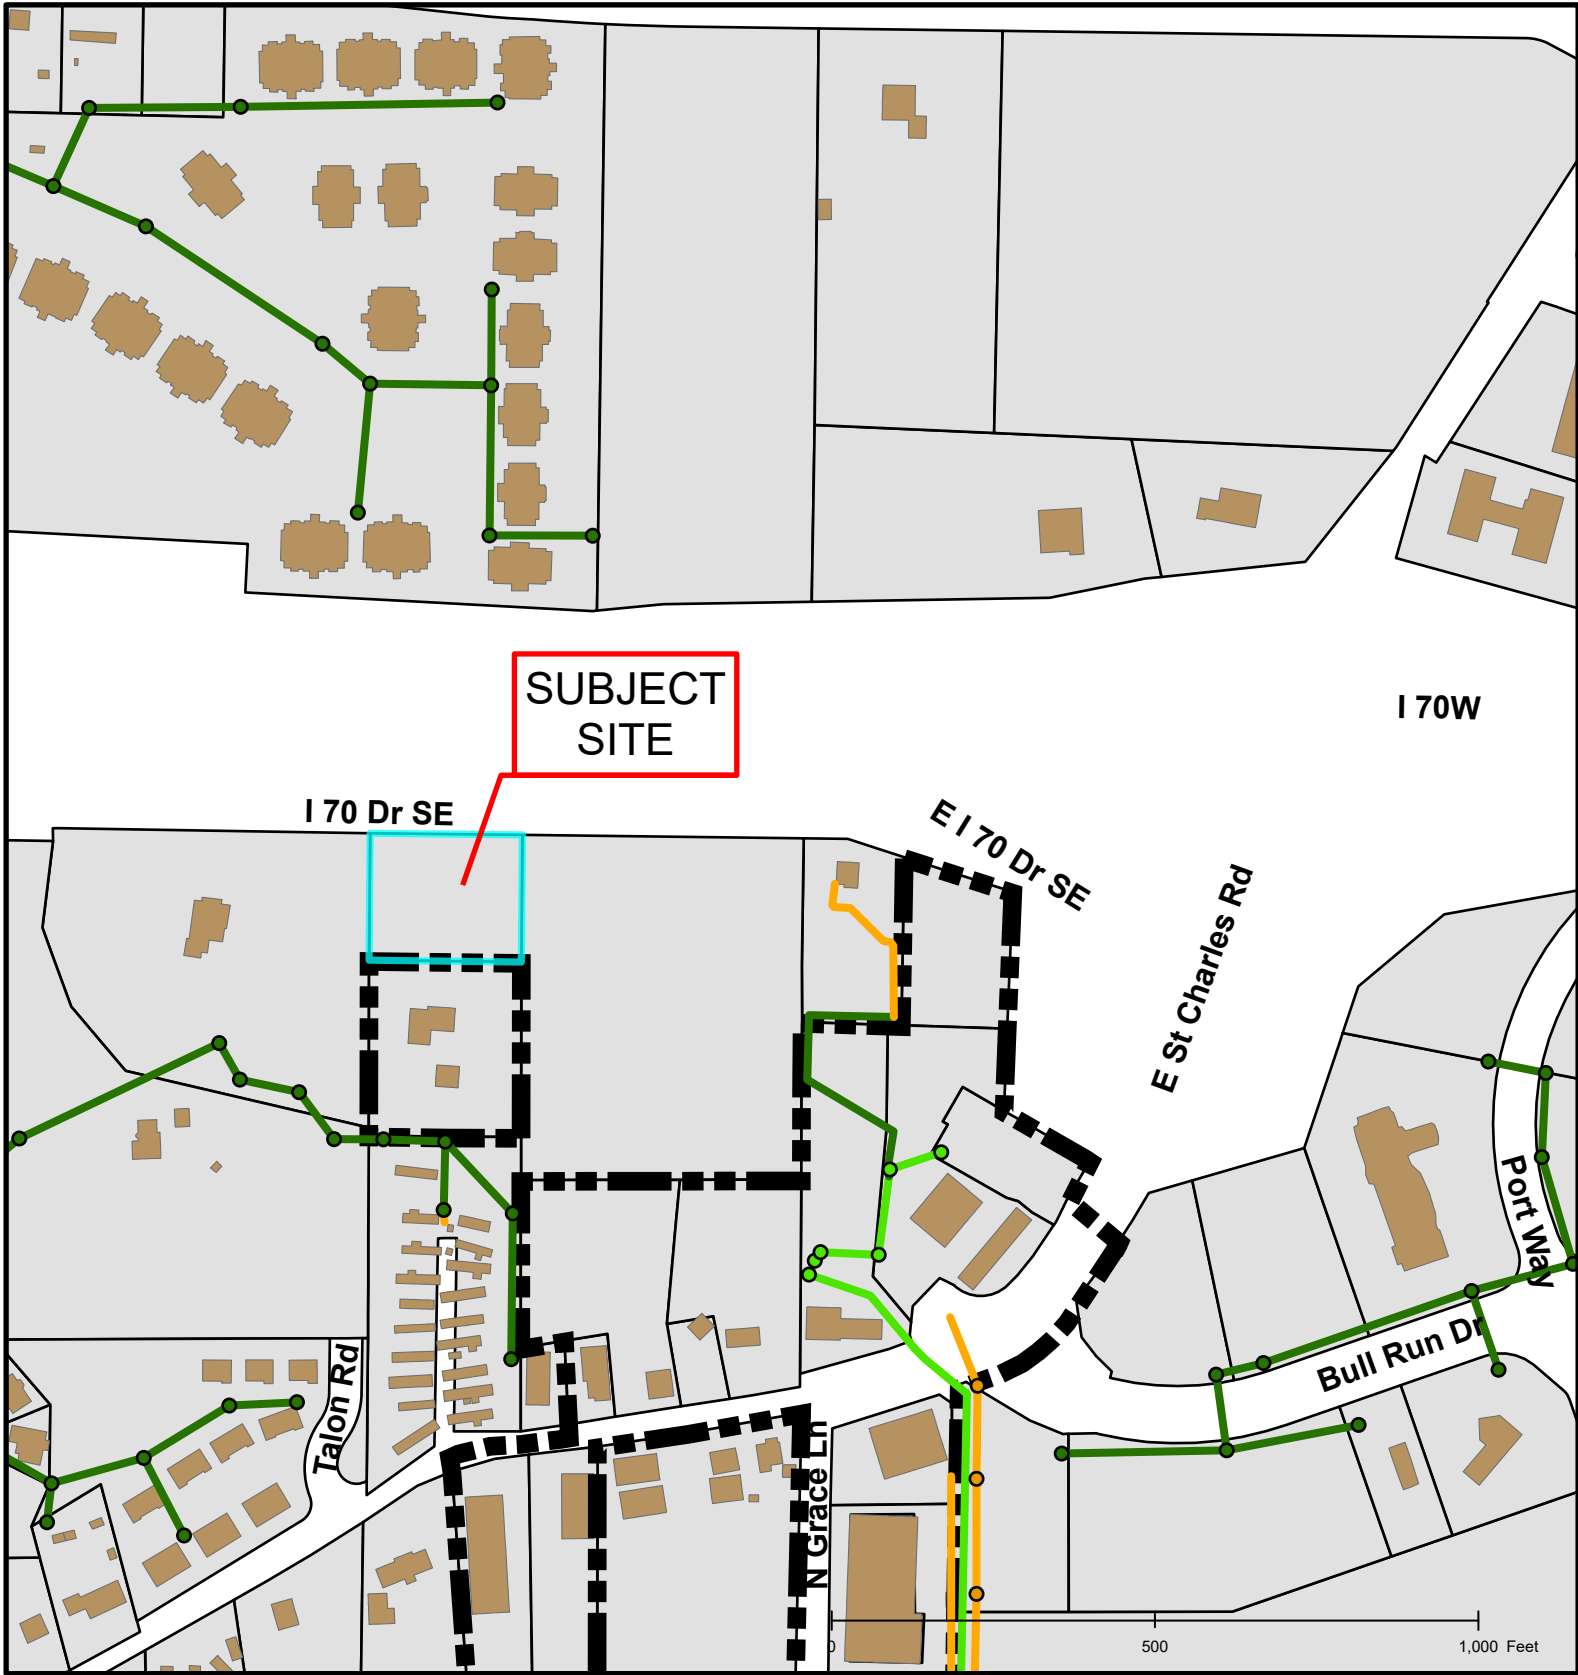

## #37-2020: Cully Rezoning Rezoning

Created by The City of Columbia - Community Development Department

Parcel Data Source: Boone County Assessor

2017 Imagery: Boone County Assessor's Office

Hillshade Data: Boone County GIS

**SUBJECT SITE**