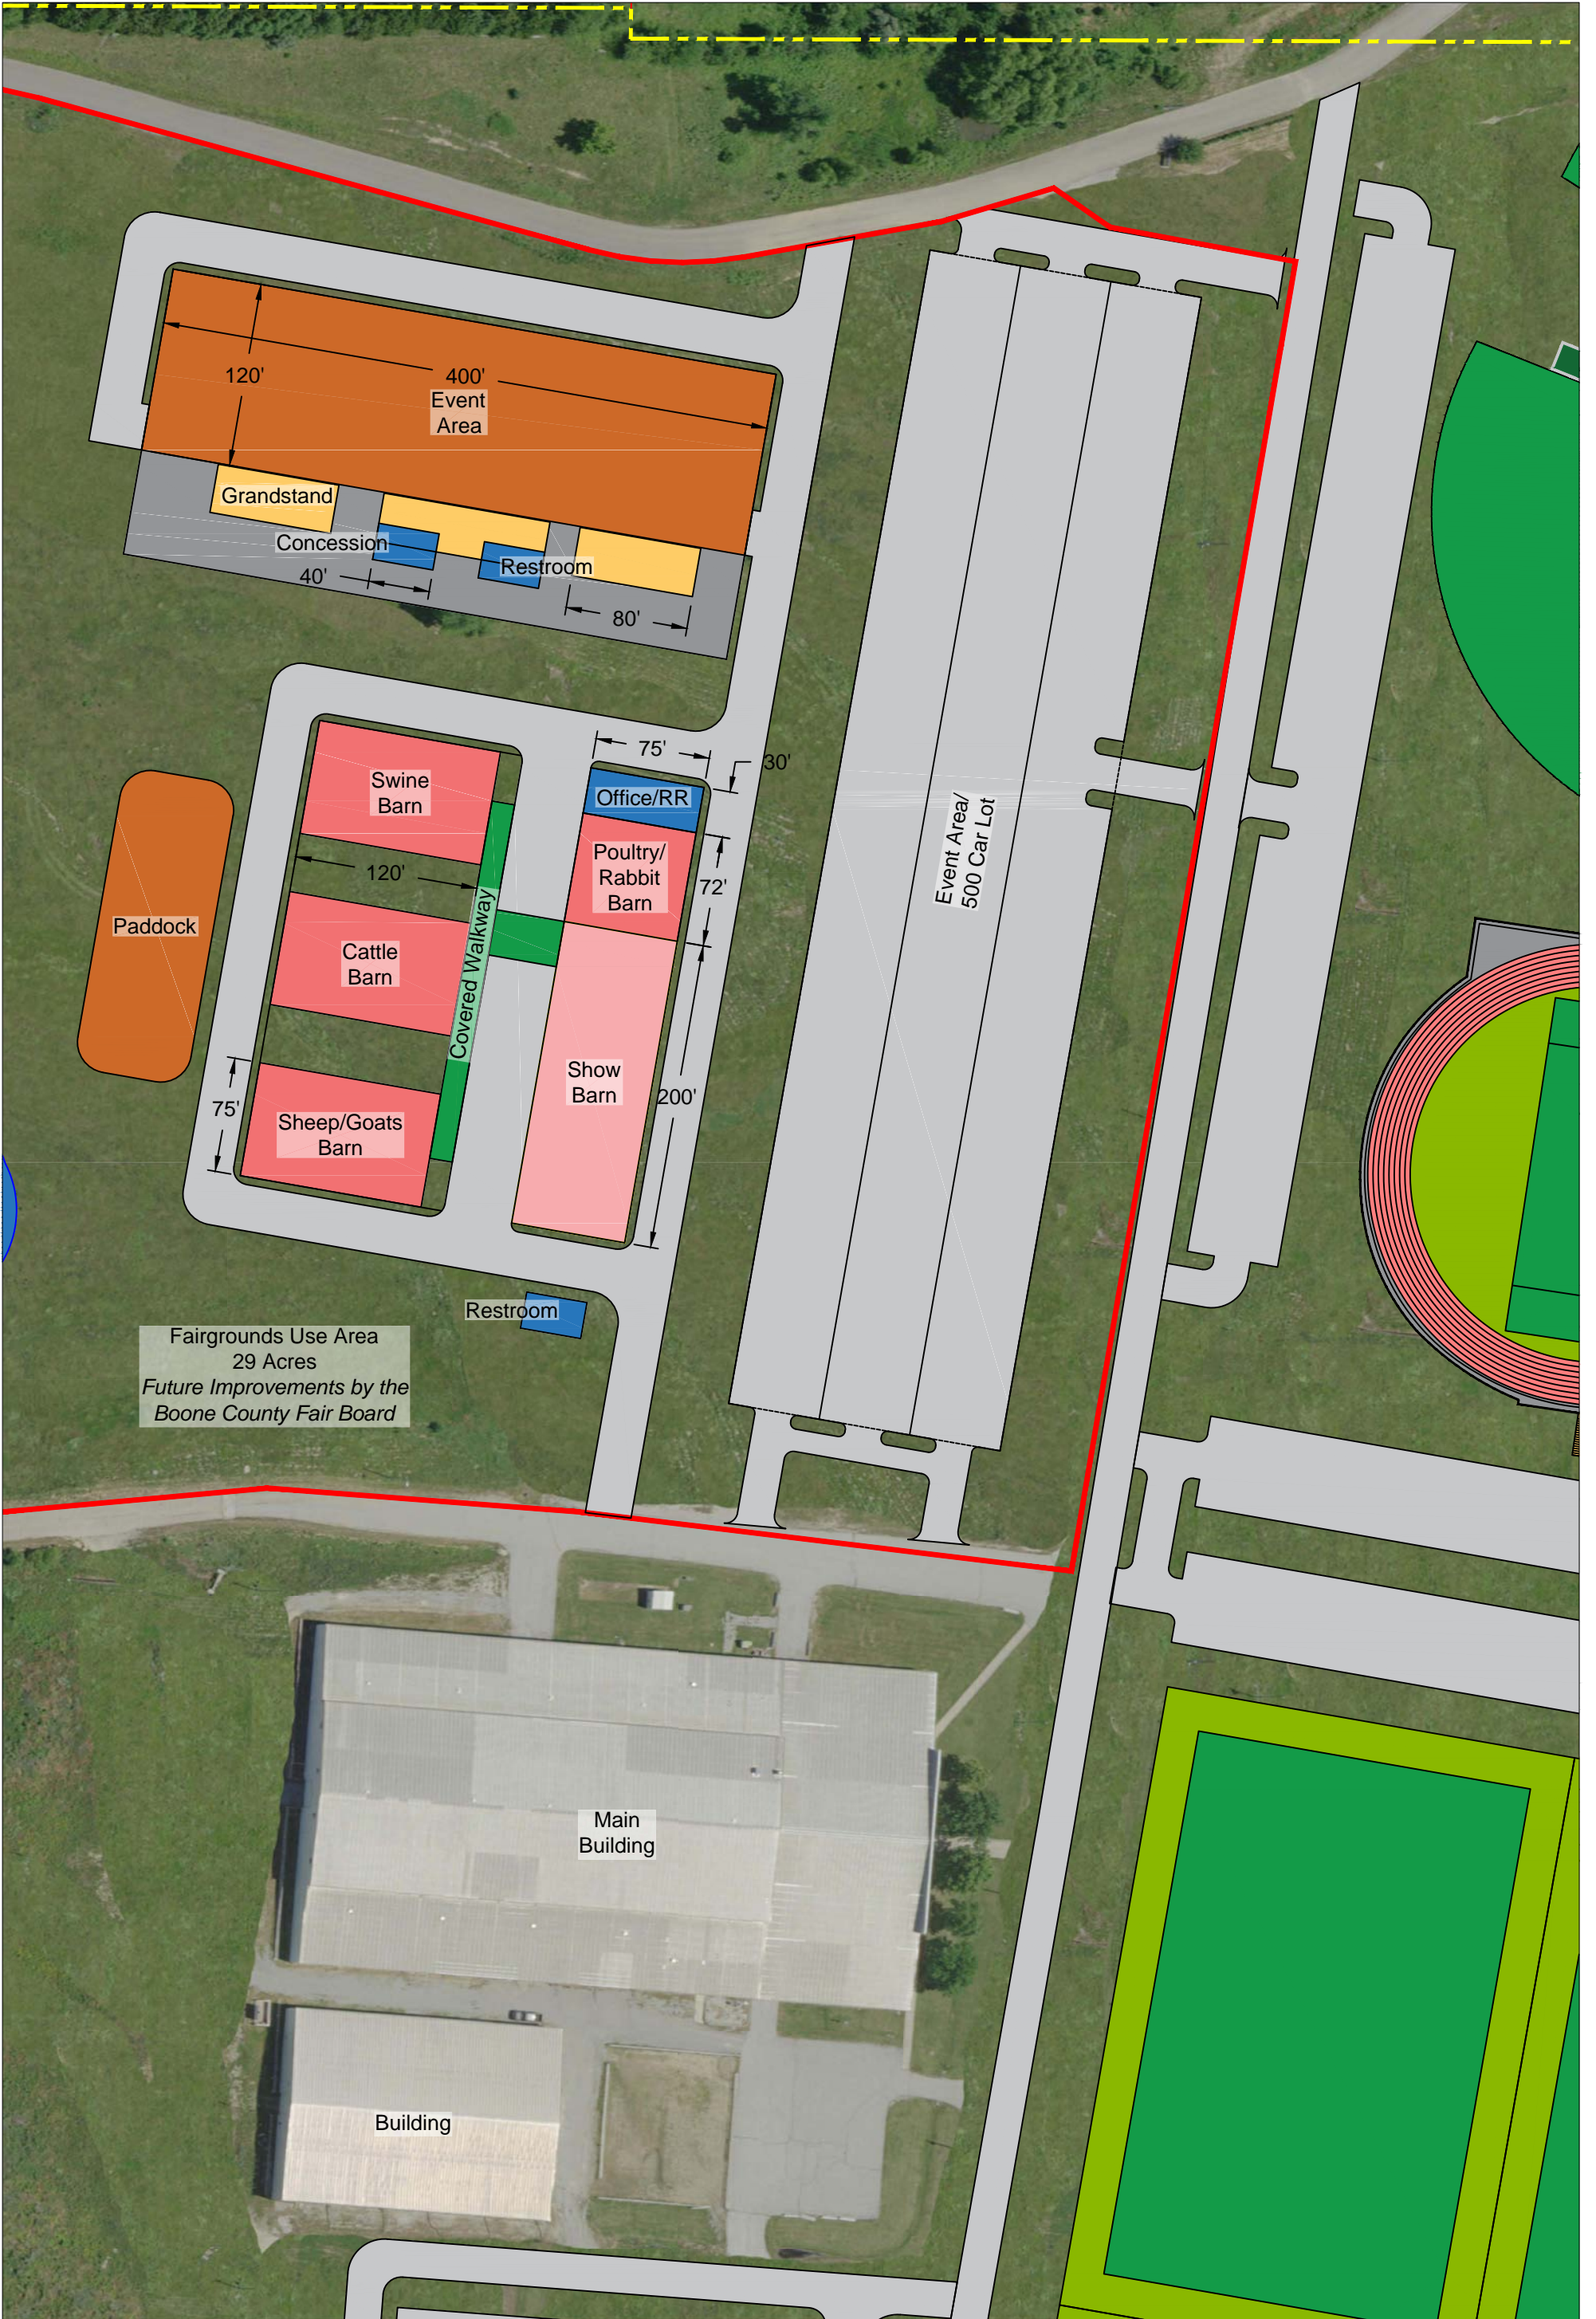

Central Missouri Events Center

Draft Fairgrounds and Columbia Parks and Recreation Facilities

134.7 Total Acres including ROW

October 29, 2019

Central Missouri Events Center Draft Fairgrounds Facilities

October 29, 2019