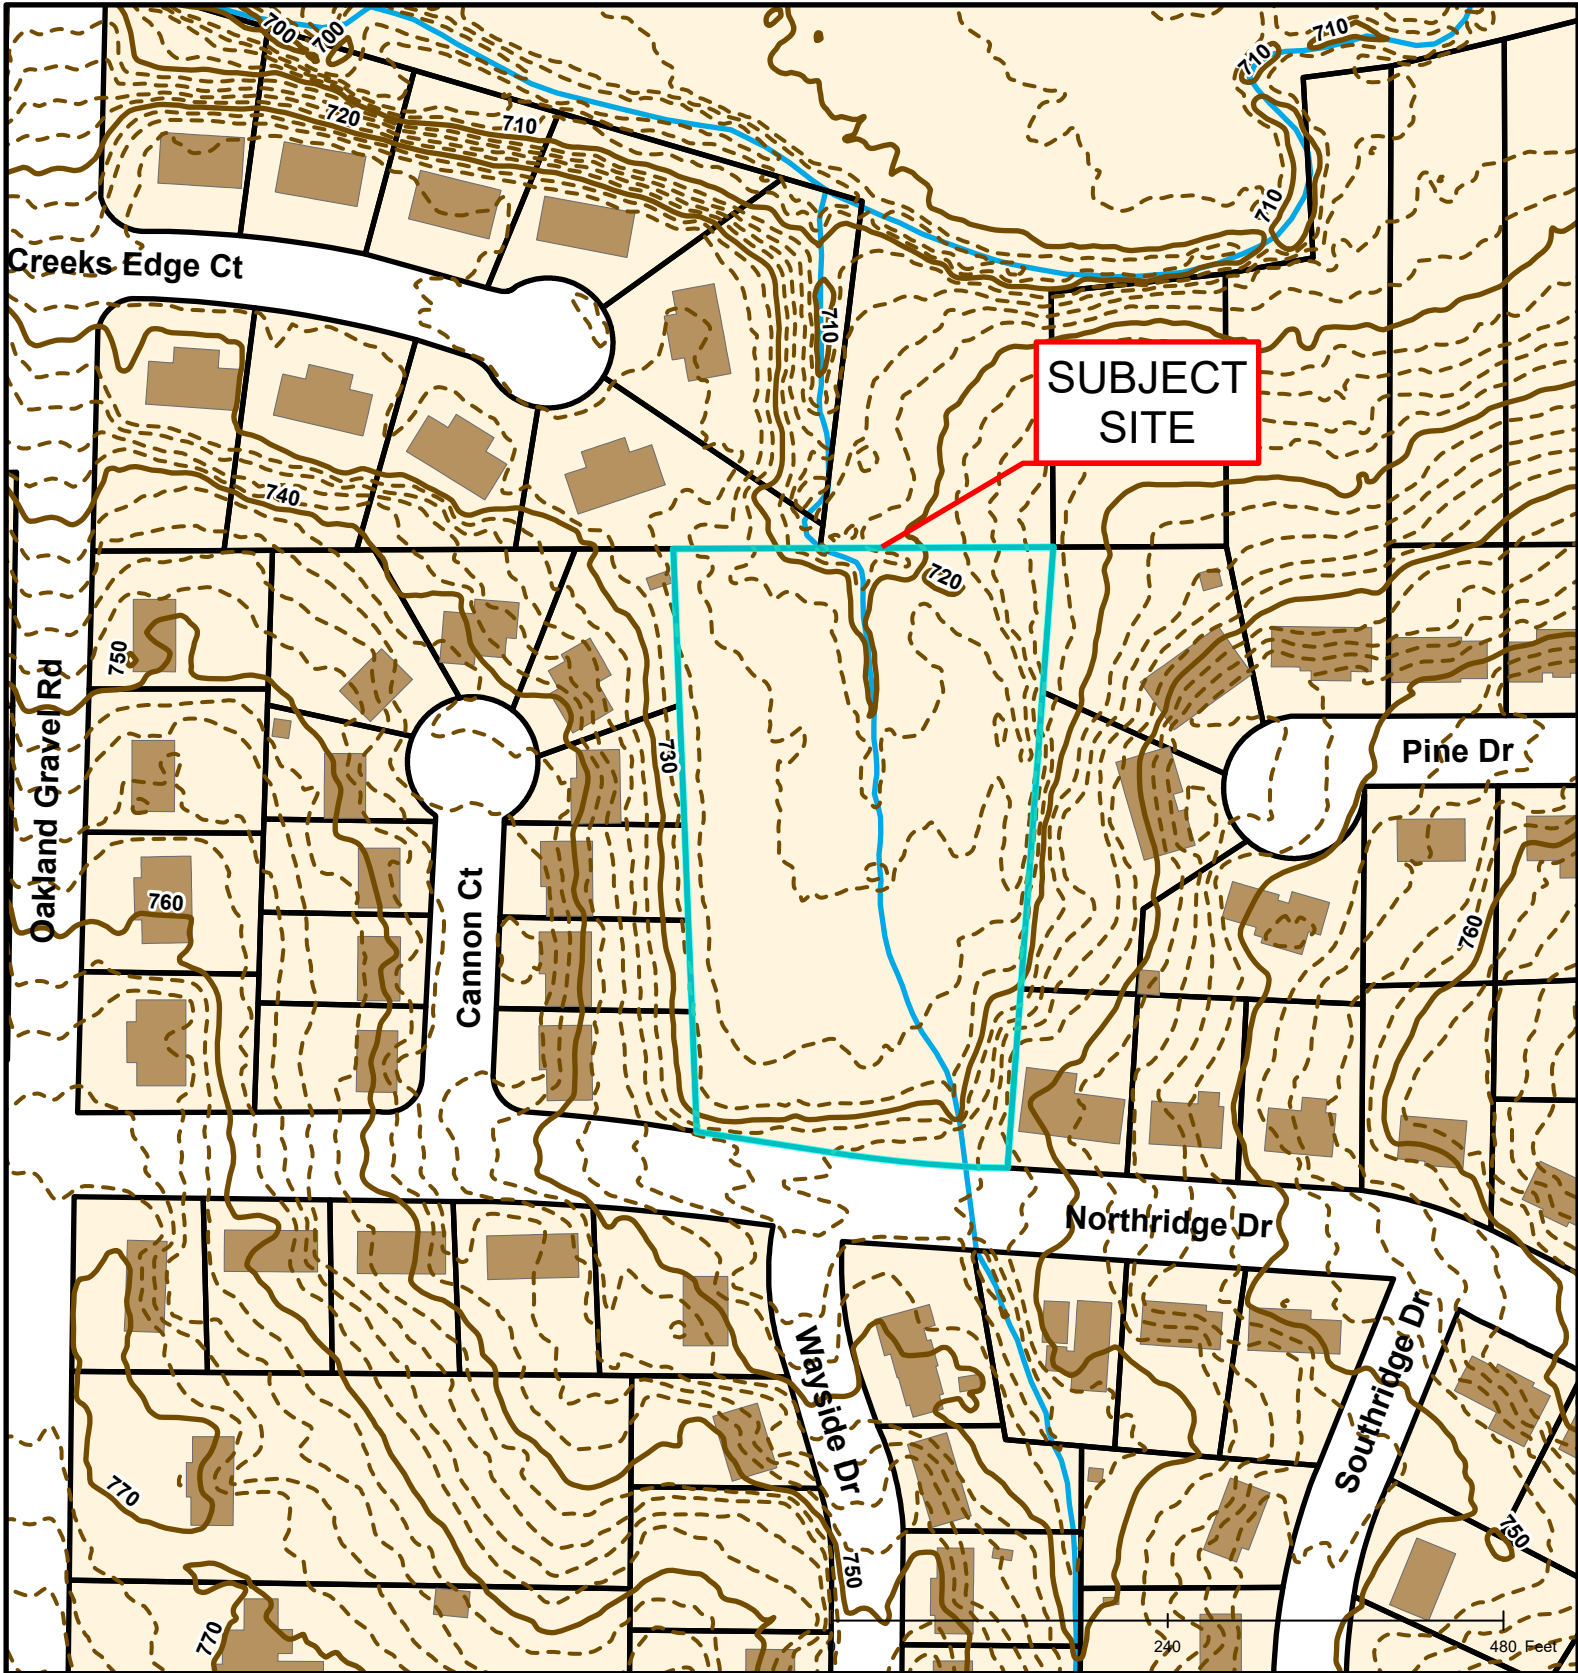

#201-2020: The Cottages of Northridge Rezoning and Development Plan

#201-2020: The Cottages of Northridge Rezoning and Development Plan

#201-2020: The Cottages of Northridge Rezoning and Development Plan

Created by The City of Columbia - Community Development Department

Parcel Data Source: Boone County Assessor

2017 Imagery: Boone County Assessor's Office

Hillshade Data: Boone County GIS