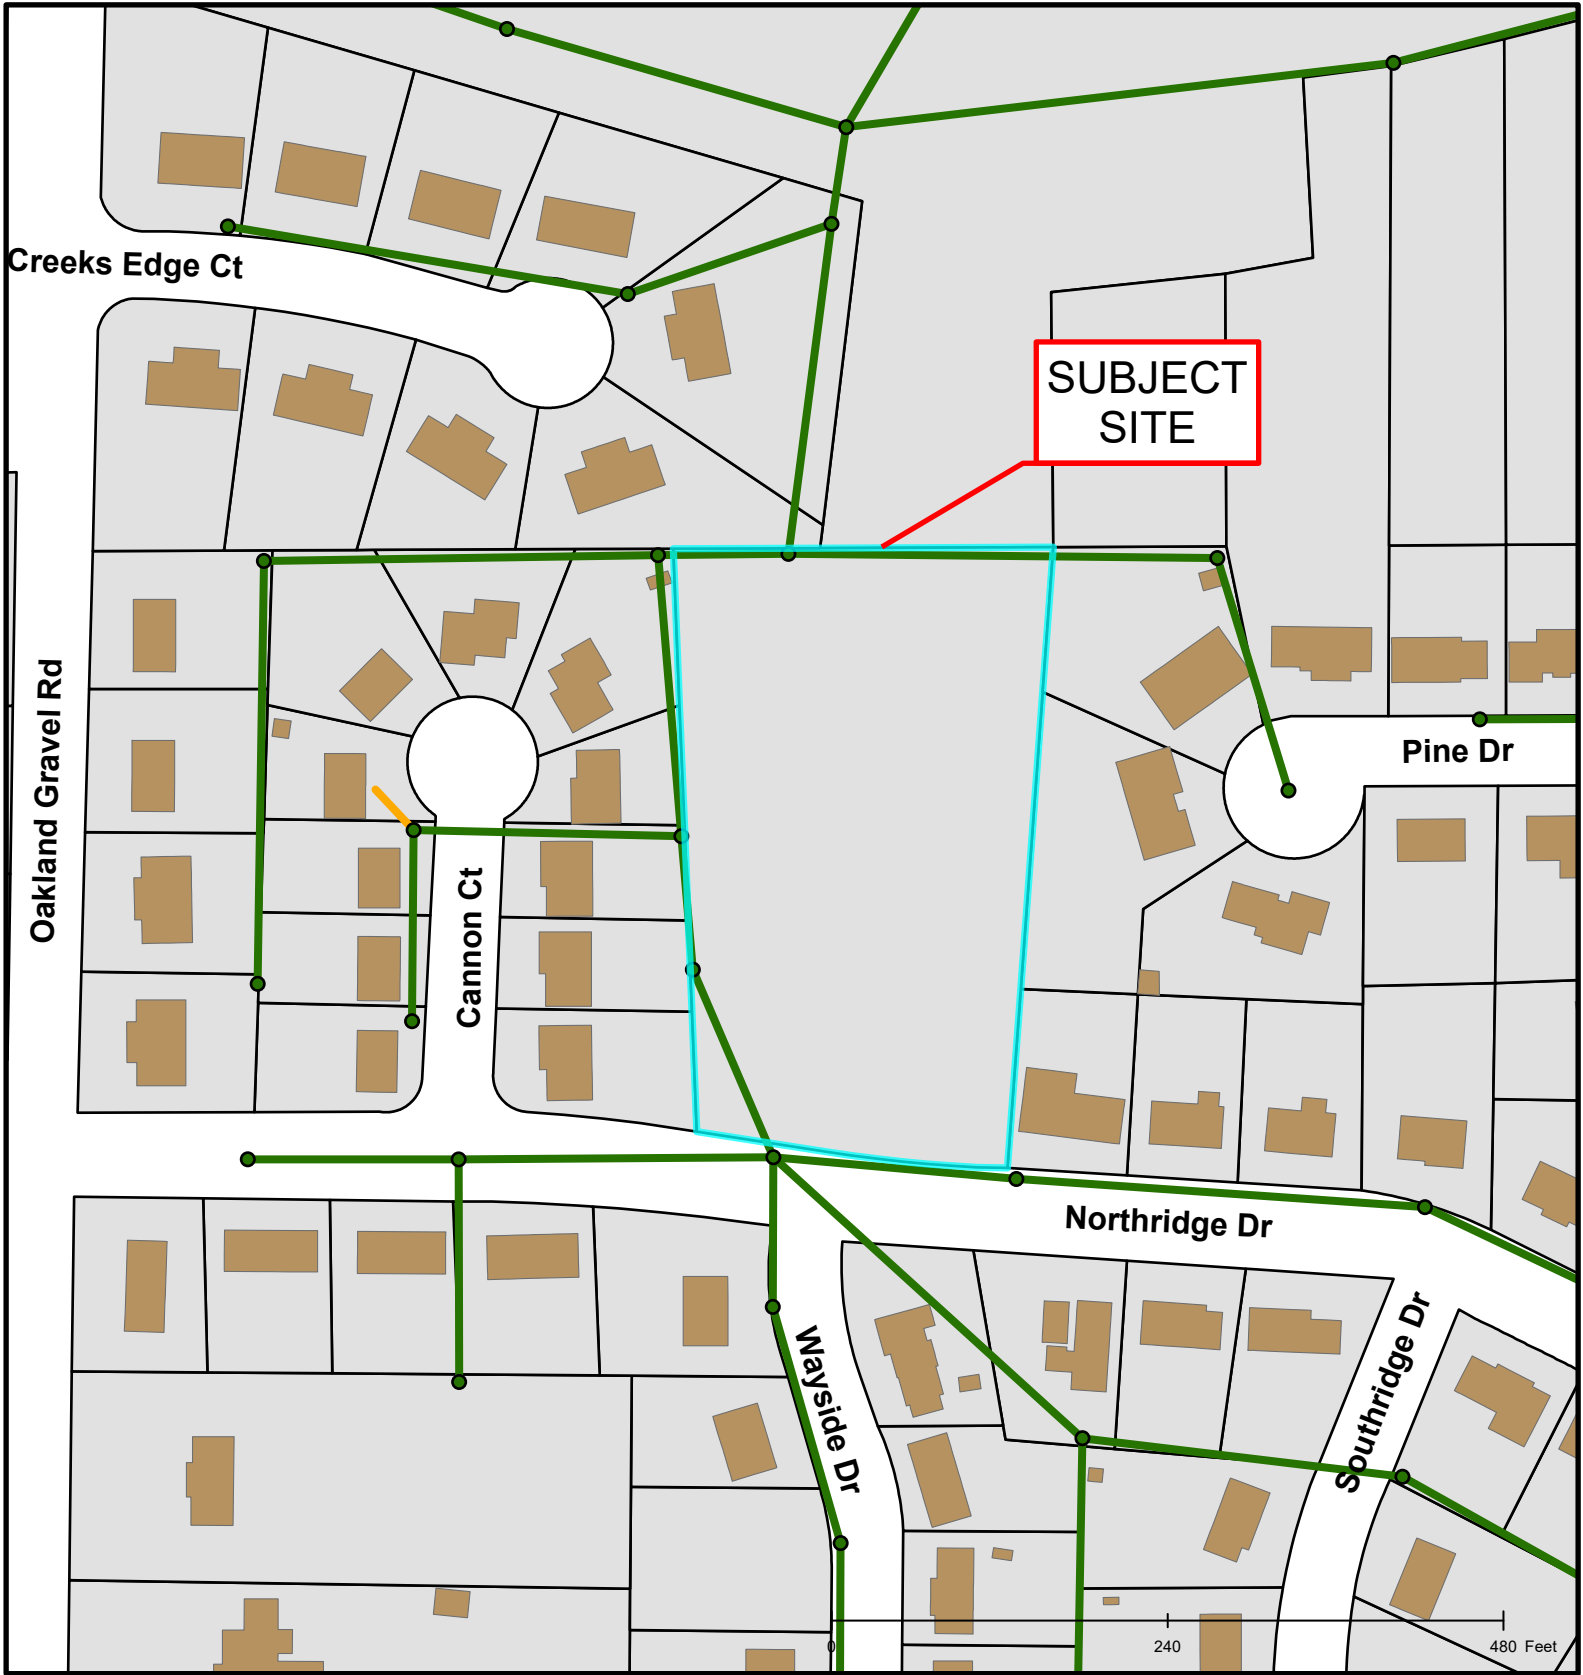

#201-2020: The Cottages of Northridge Rezoning and Development Plan

#201-2020: The Cottages of Northridge Rezoning and Development Plan

#201-2020: The Cottages of Northridge Rezoning and Development Plan

Created by The City of Columbia - Community Development Department

Parcel Data Source: Boone County Assessor

2017 Imagery: Boone County Assessor's Office

Hillshade Data: Boone County GIS