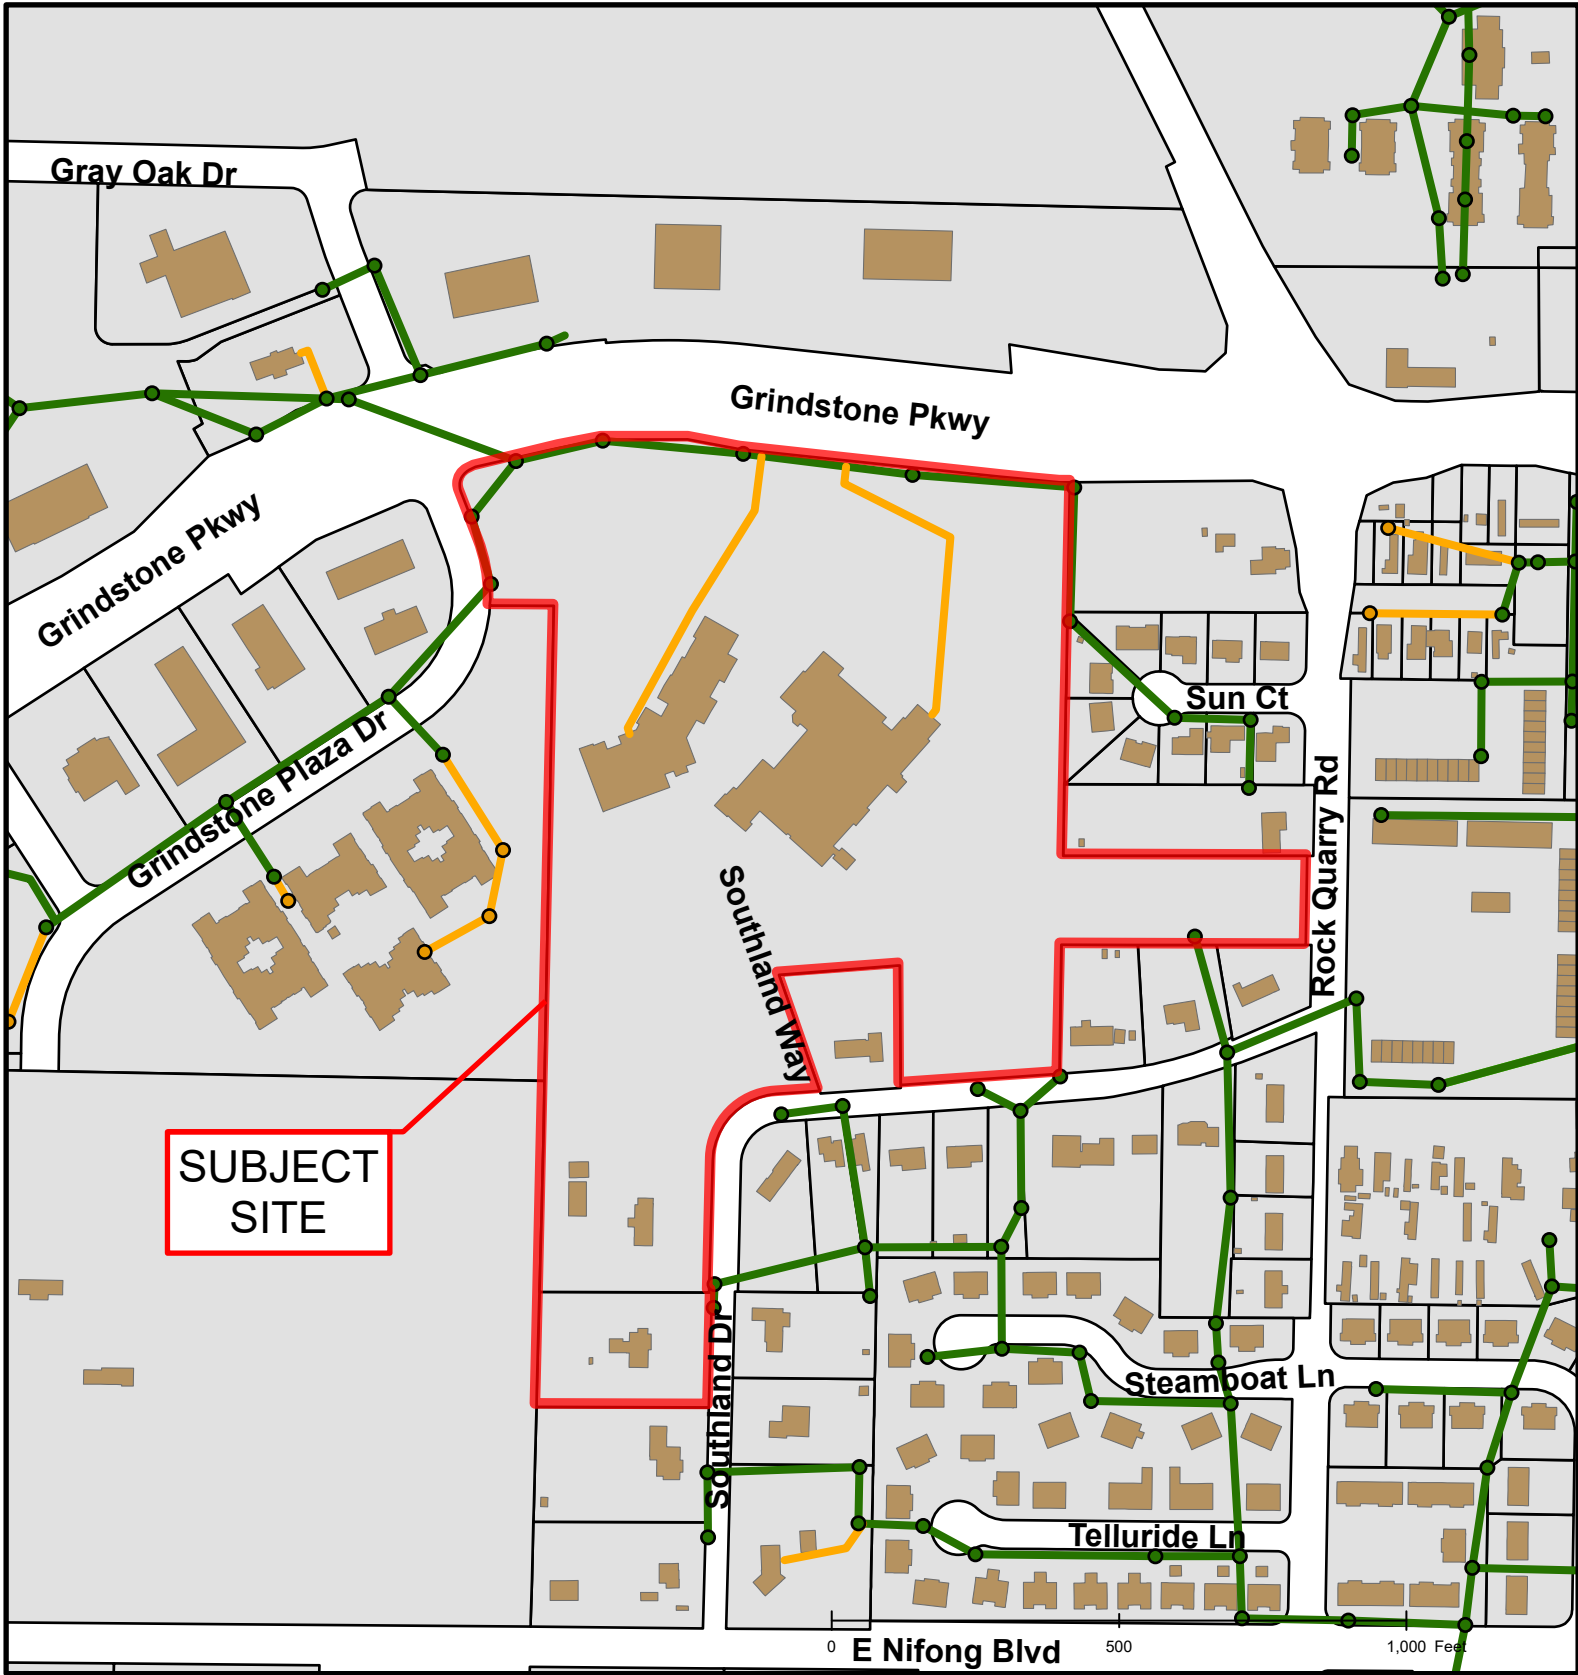

#180-2021: The Crossing- EPC Plat 6 Final Plat

 City Zoning	 Columbia City Limit
 Parcels	

#180-2021: The Crossing- EPC Plat 6 Final Plat

#180-2021: The Crossing- EPC Plat 6 Final Plat