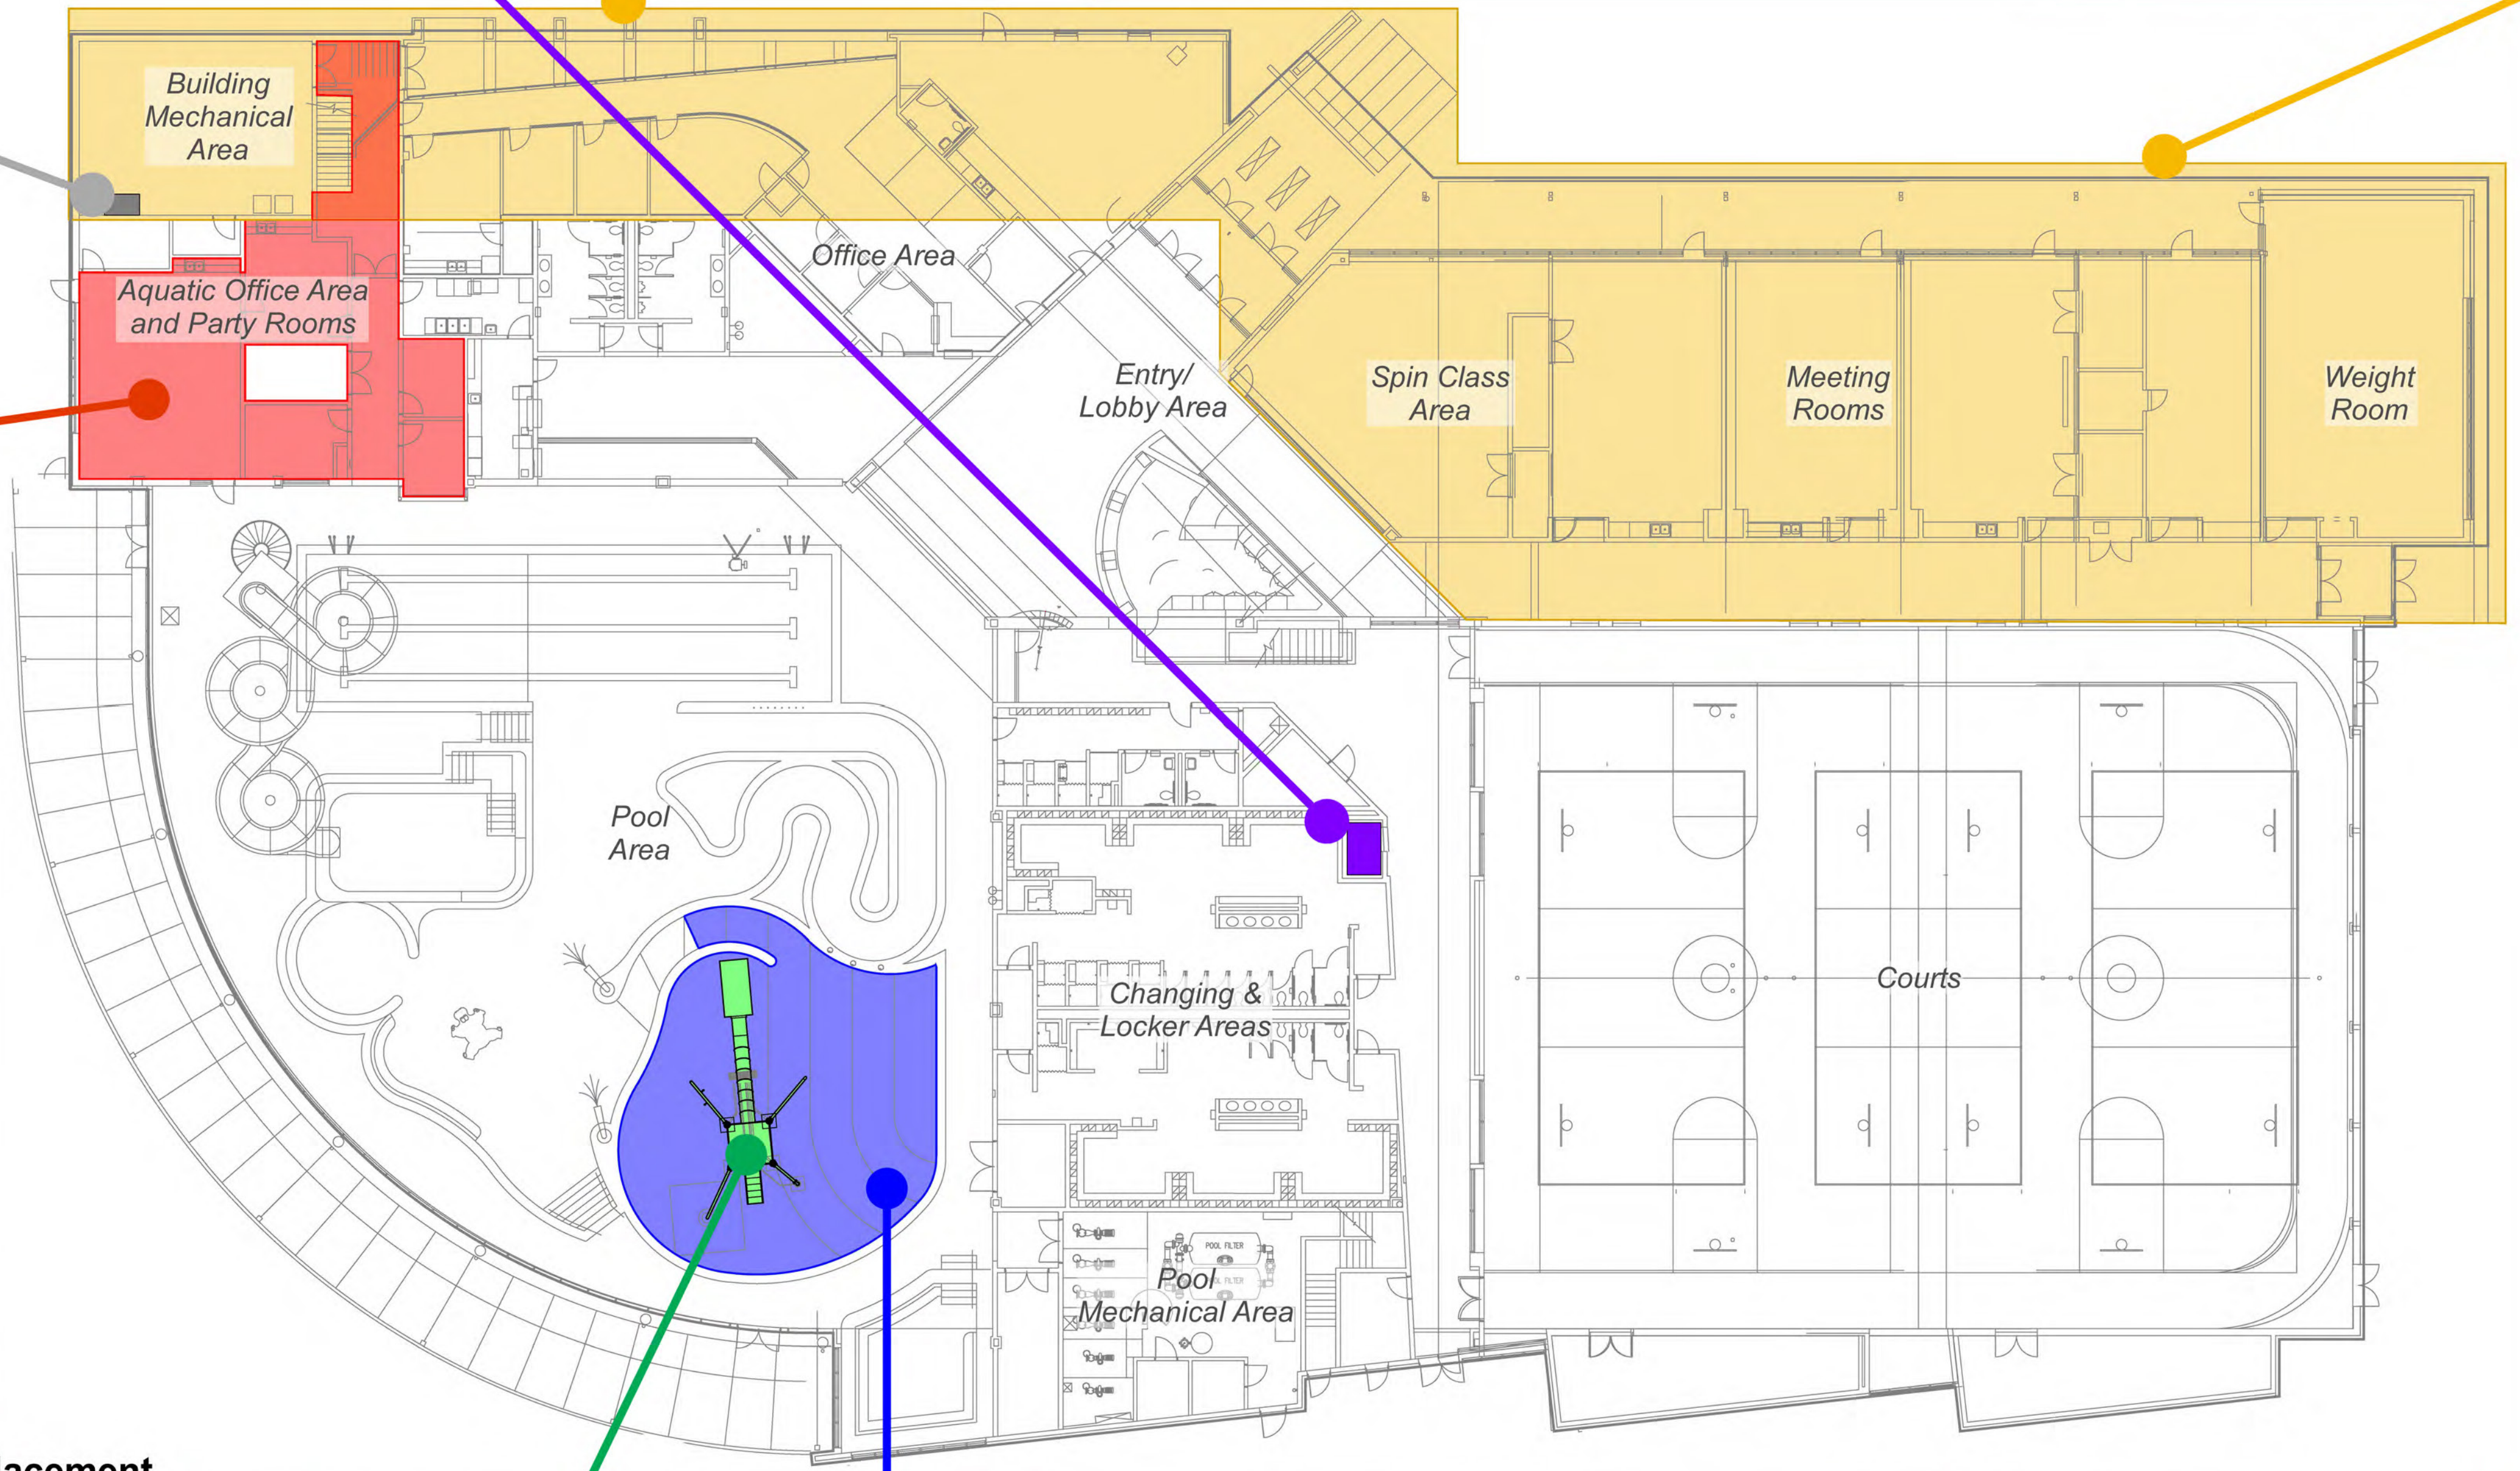

Domestic Hot Water Heater Replacement

Elevator Maintenance and Updates

Building Foundation Repairs: Representative Settlement Issues

Office Area Overhang

Aquatics Office Area and Party Room Flooring Replacement

Front Service Entry

Water Play Structure Replacement

Water Play Structure Area Aggregate Flooring Replacement

Mechanical Room

Activity Recreation Center (ARC) Proposed Improvements

December 19, 2022