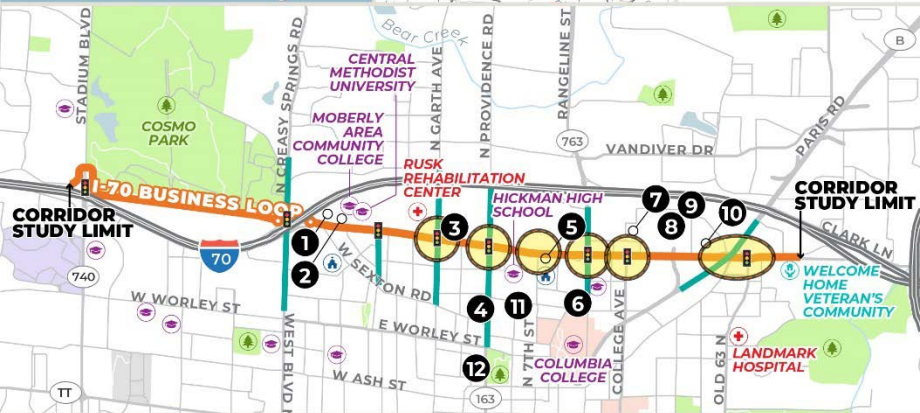

COLUMBIA, MO

Legend

- Study Corridor
- Secondary Study Areas
- Intersection Improvement
- Existing Signal
- Hospital
- Church
- School
- Park

Points of Interest

- | | | |
|------------------------------|-------------------------------------|-------------------------------|
| 1 ALDI | 5 Boys & Girls Club | 9 Room at the Inn |
| 2 Central Missouri Food Bank | 6 St. Francis House | 10 Opportunity Campus |
| 3 Love Coffee | 7 Grissum Building/Transit Facility | 11 Job Point |
| 4 Turning Point | 8 More's Lake | 12 Columbia Housing Authority |