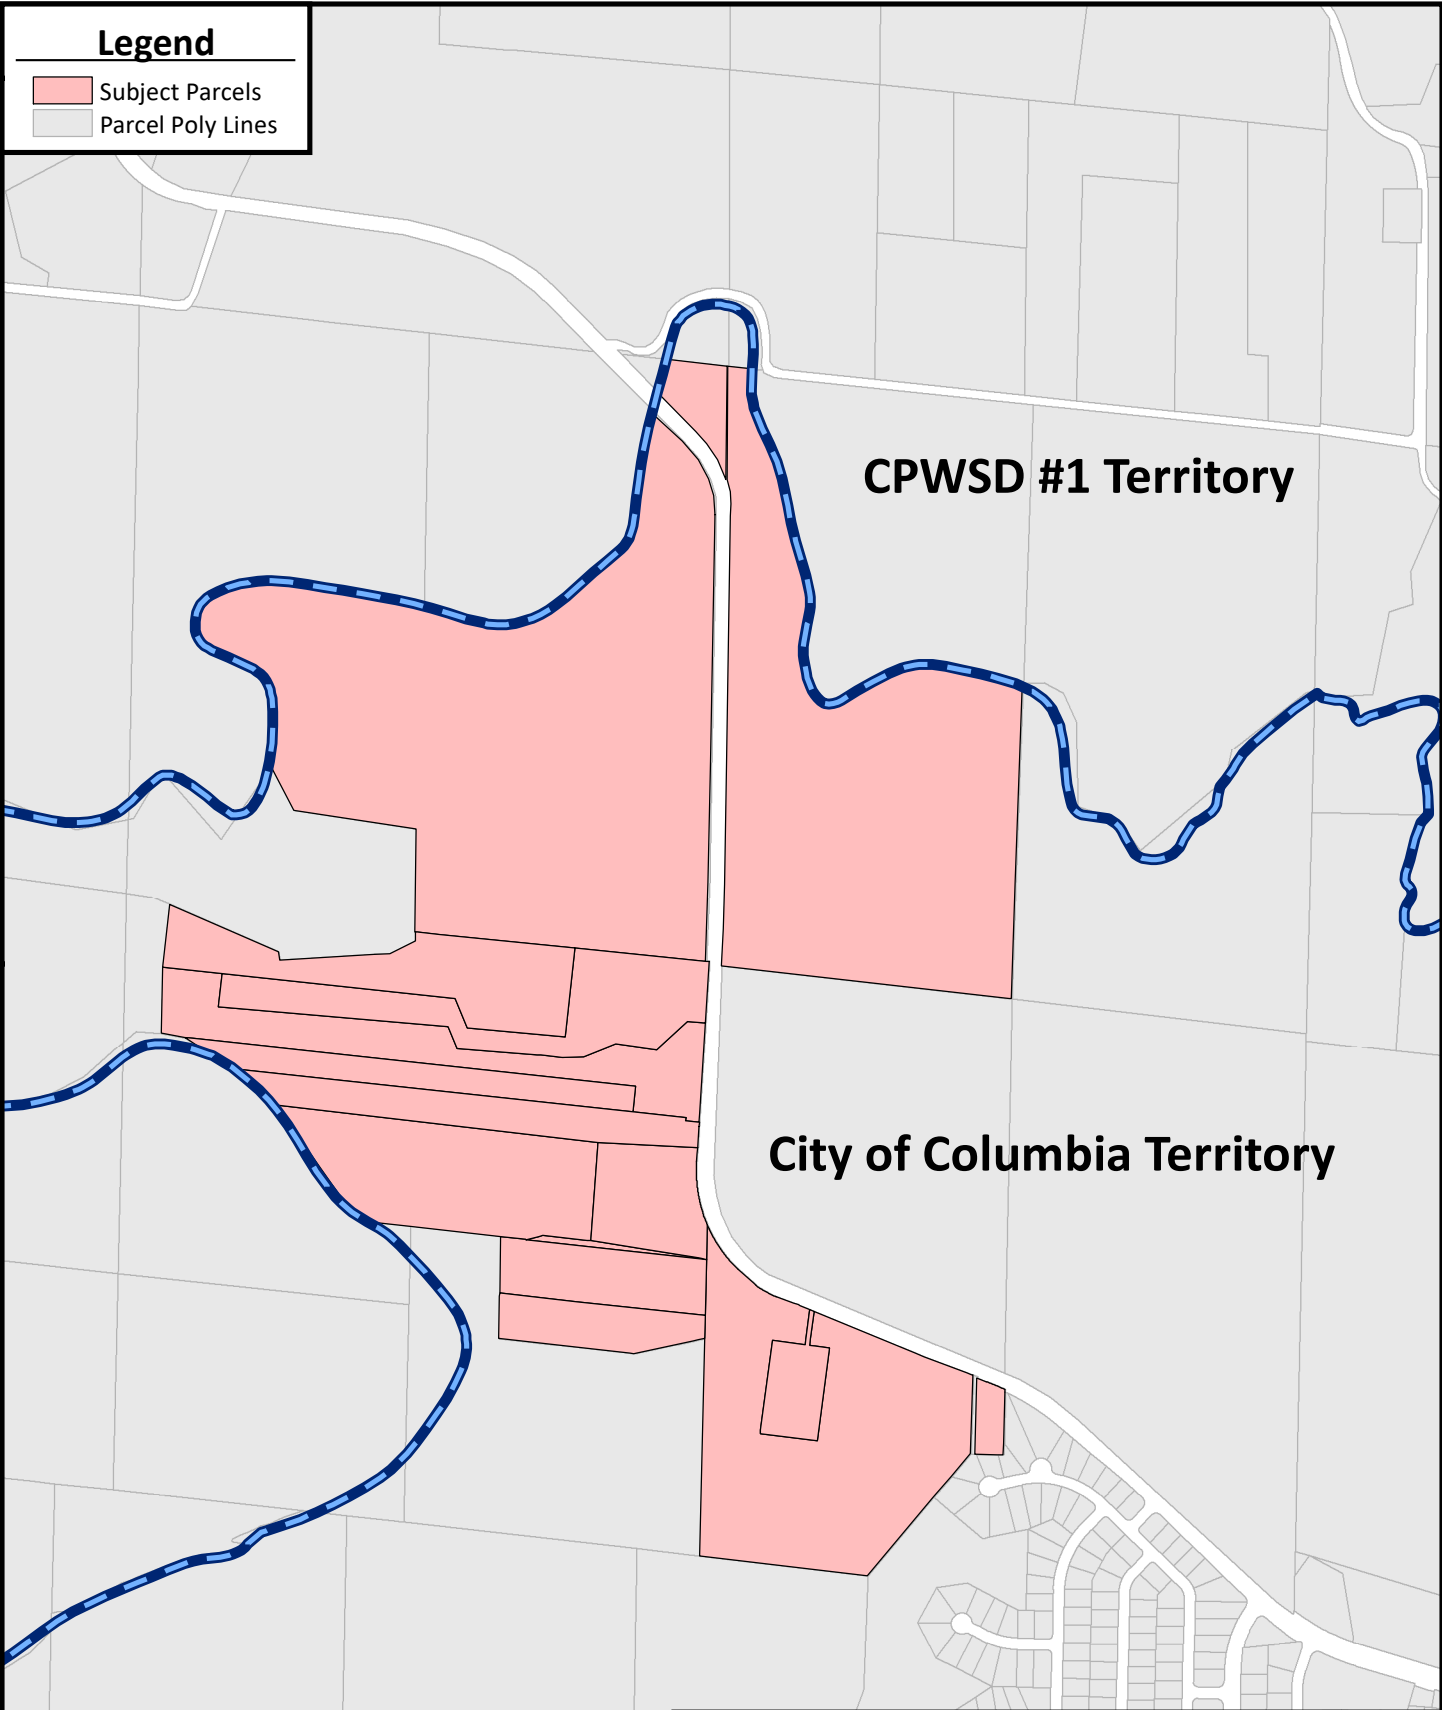

Legend

- Subject Parcels
- Parcel Poly Lines

CPWSD #1 Territory

City of Columbia Territory

	North Stadium	
	Customer Transfers	
Location Diagram		
1 inch = 850 feet	Drawn: KJS	Date: 4/17/2024