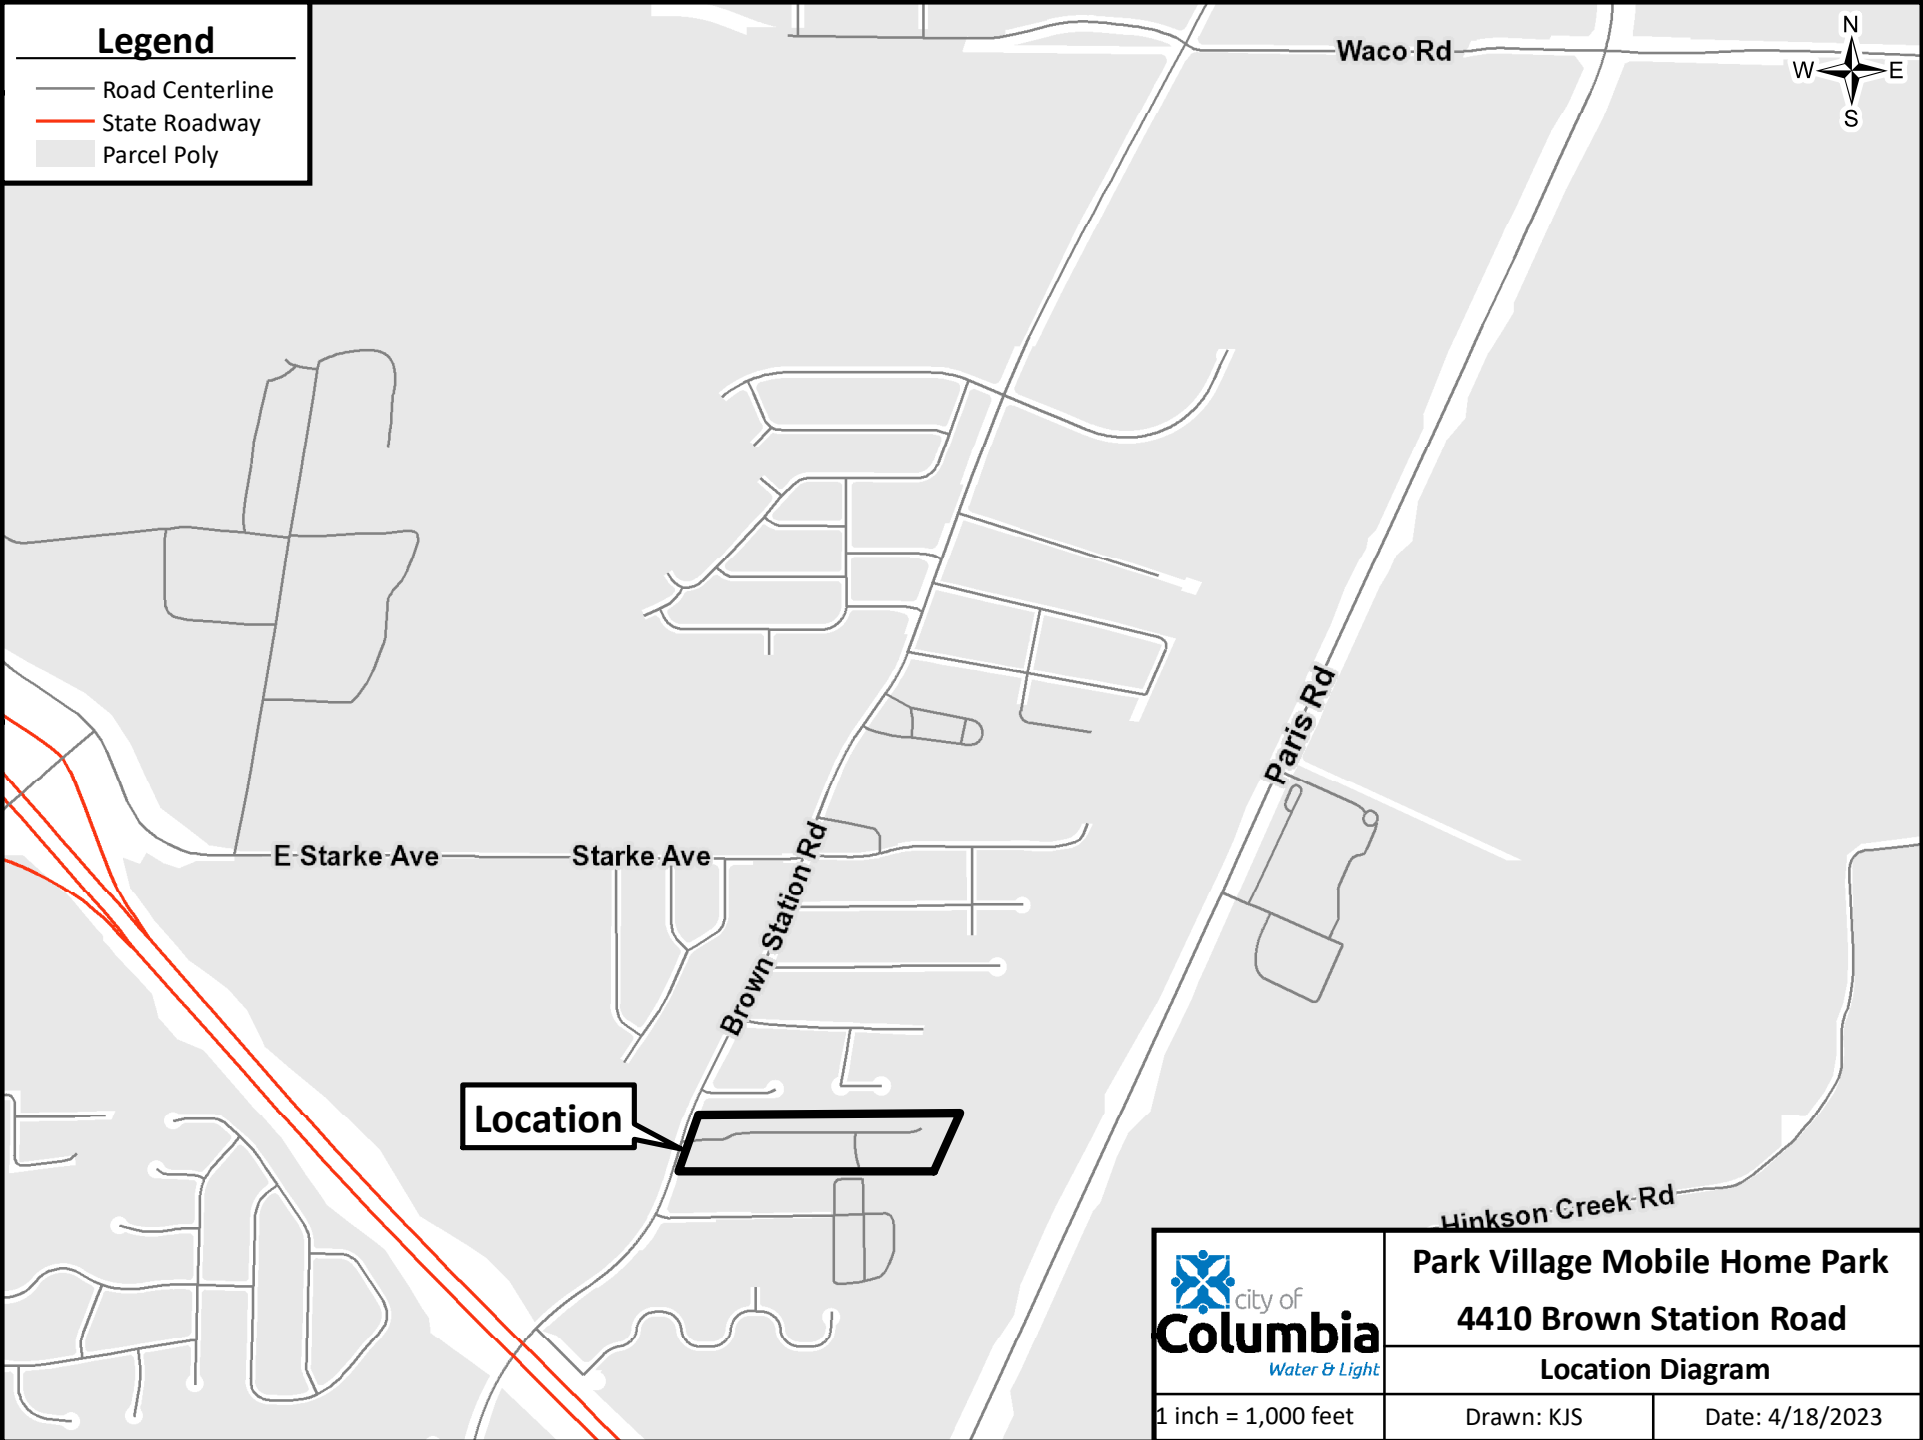

Legend

- Road Centerline
- State Roadway
- Parcel Poly

	Park Village Mobile Home Park	
	4410 Brown Station Road	
Location Diagram		
1 inch = 1,000 feet	Drawn: KJS	Date: 4/18/2023