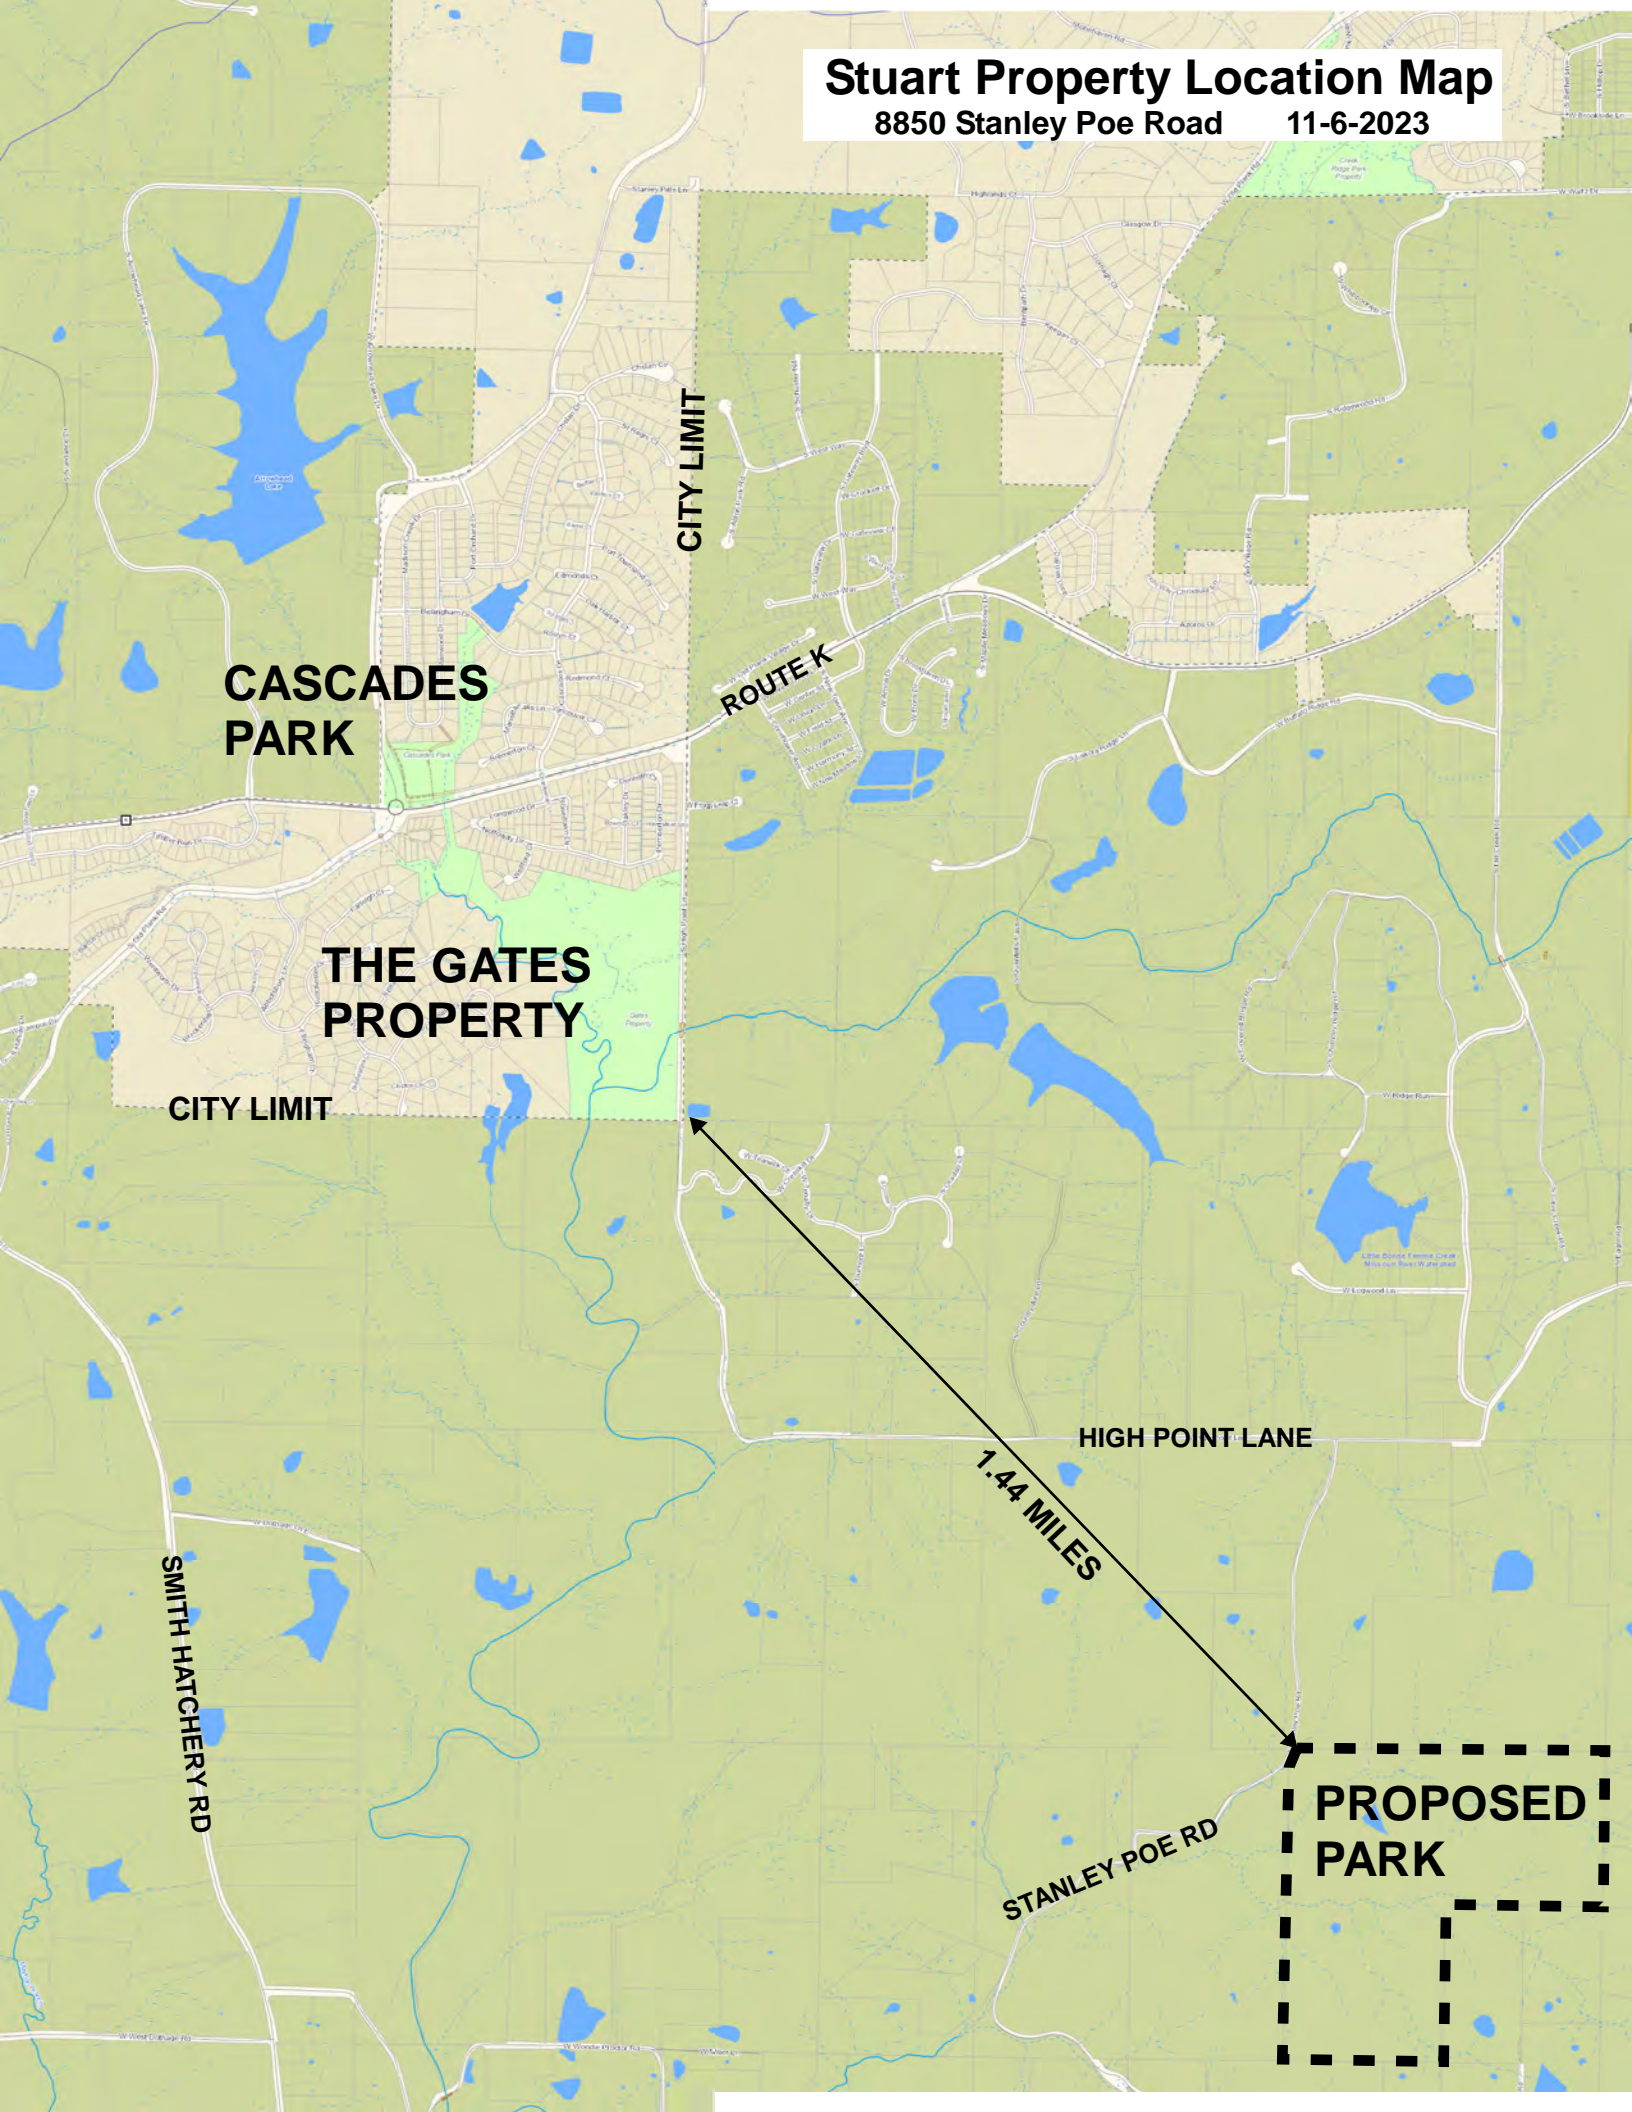

Stuart Property Location Map

8850 Stanley Poe Road

11-6-2023

**CASCADES
PARK**

CITY LIMIT

ROUTE K

**THE GATES
PROPERTY**

CITY LIMIT

HIGH POINT LANE

1.44 MILES

SMITH HATCHERY RD

STANLEY POE RD

**PROPOSED
PARK**