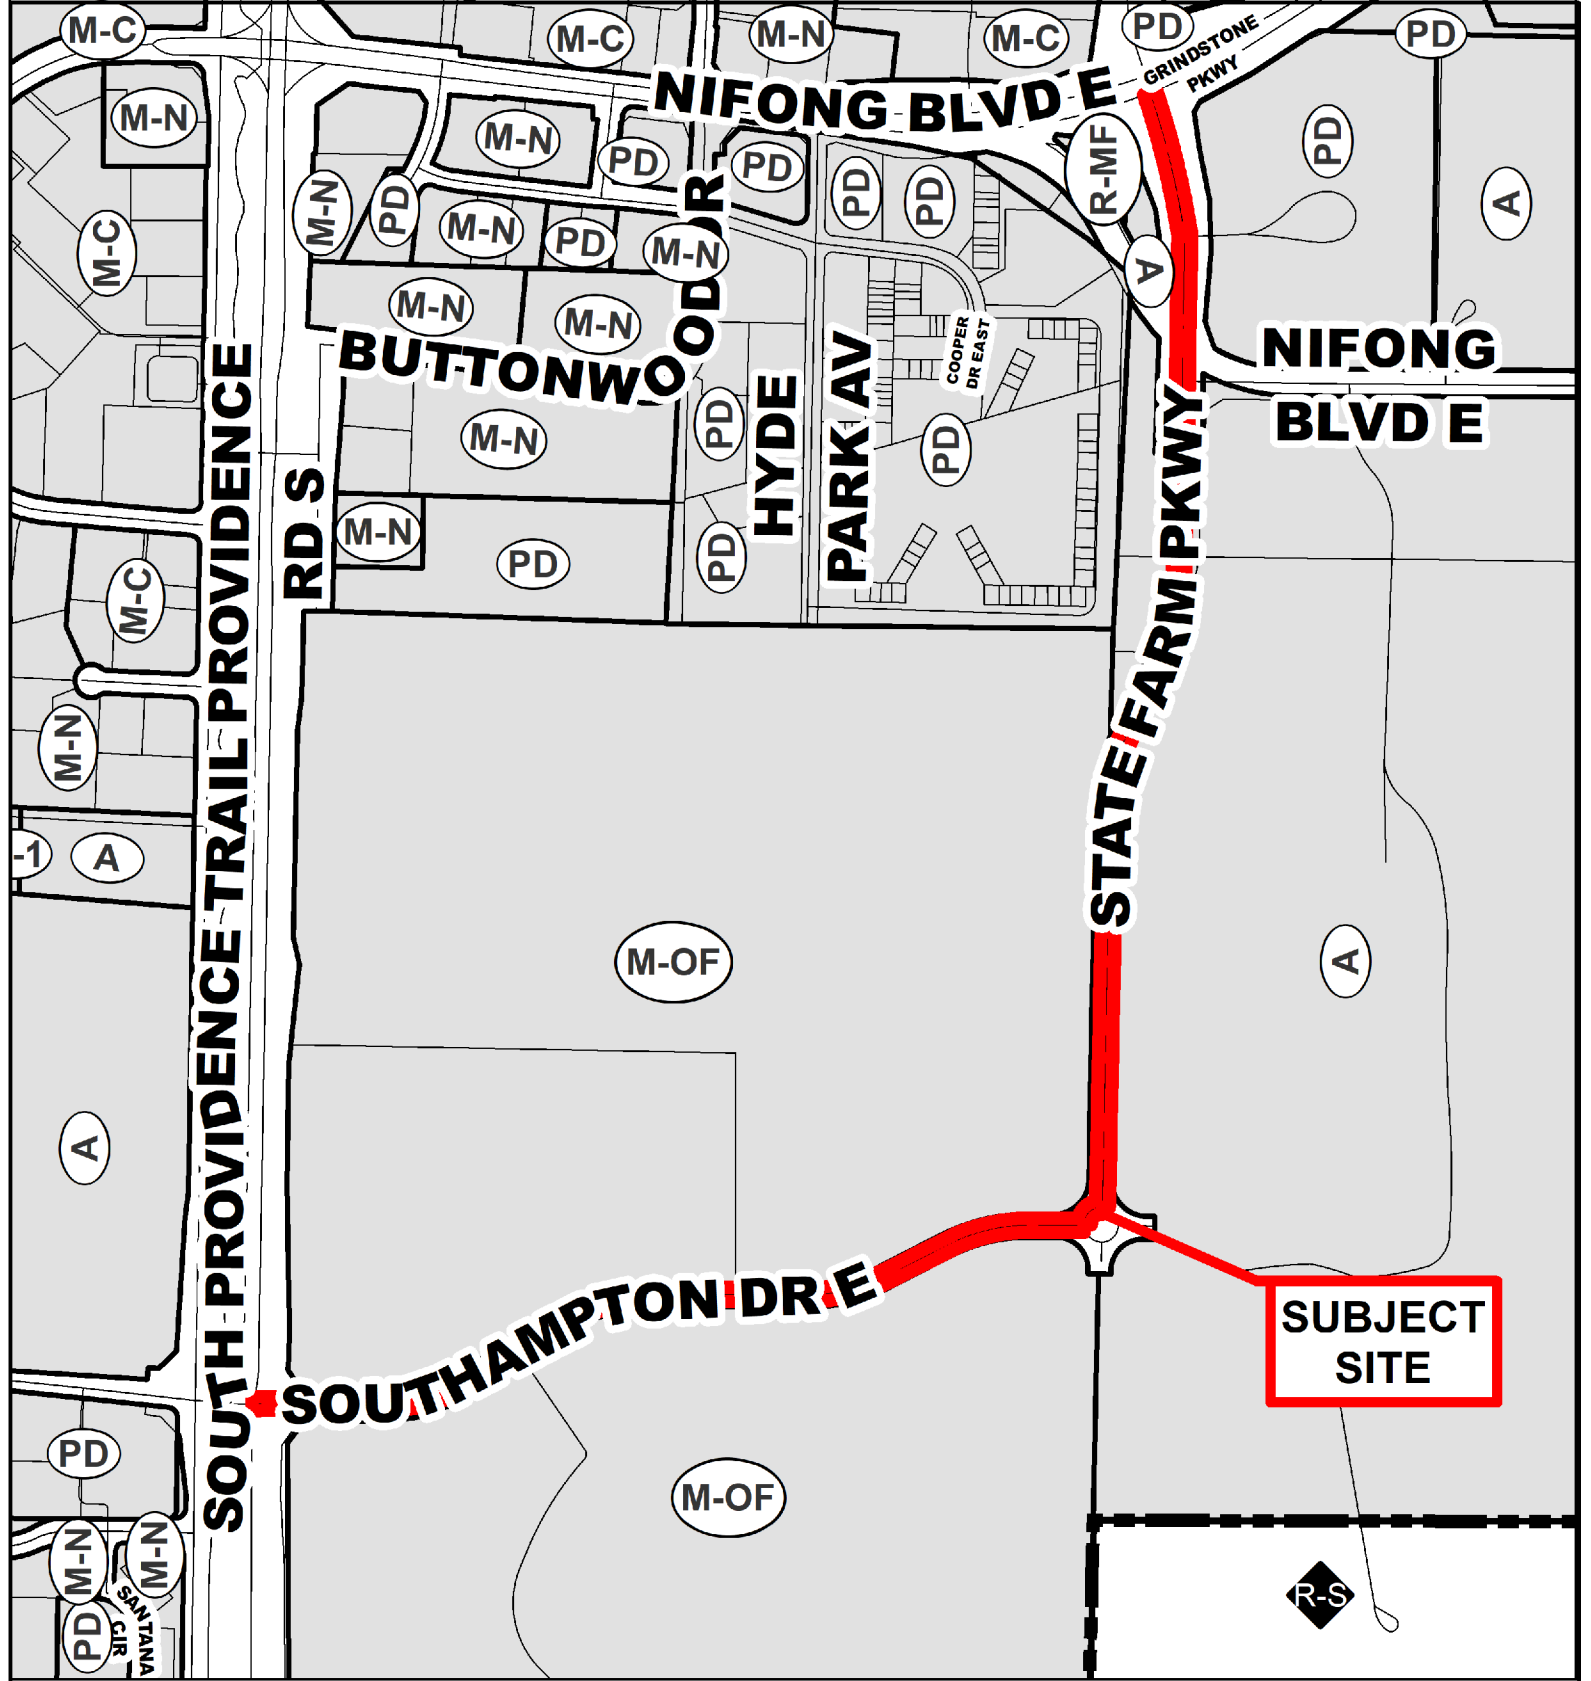

Source: Nearmap. <https://www.nearmap.com/us/en>

Case # 138-2022 - State Farm Pkwy & E. Southampton Drive Street Name Change

-  City Property
-  Parcels

1 inch = 550 feet

Case # 138-2022 - State Farm Pkwy & E. Southampton Drive Street Name Change

 Columbia City Limit
 City Zoning

 1 inch = 550 feet