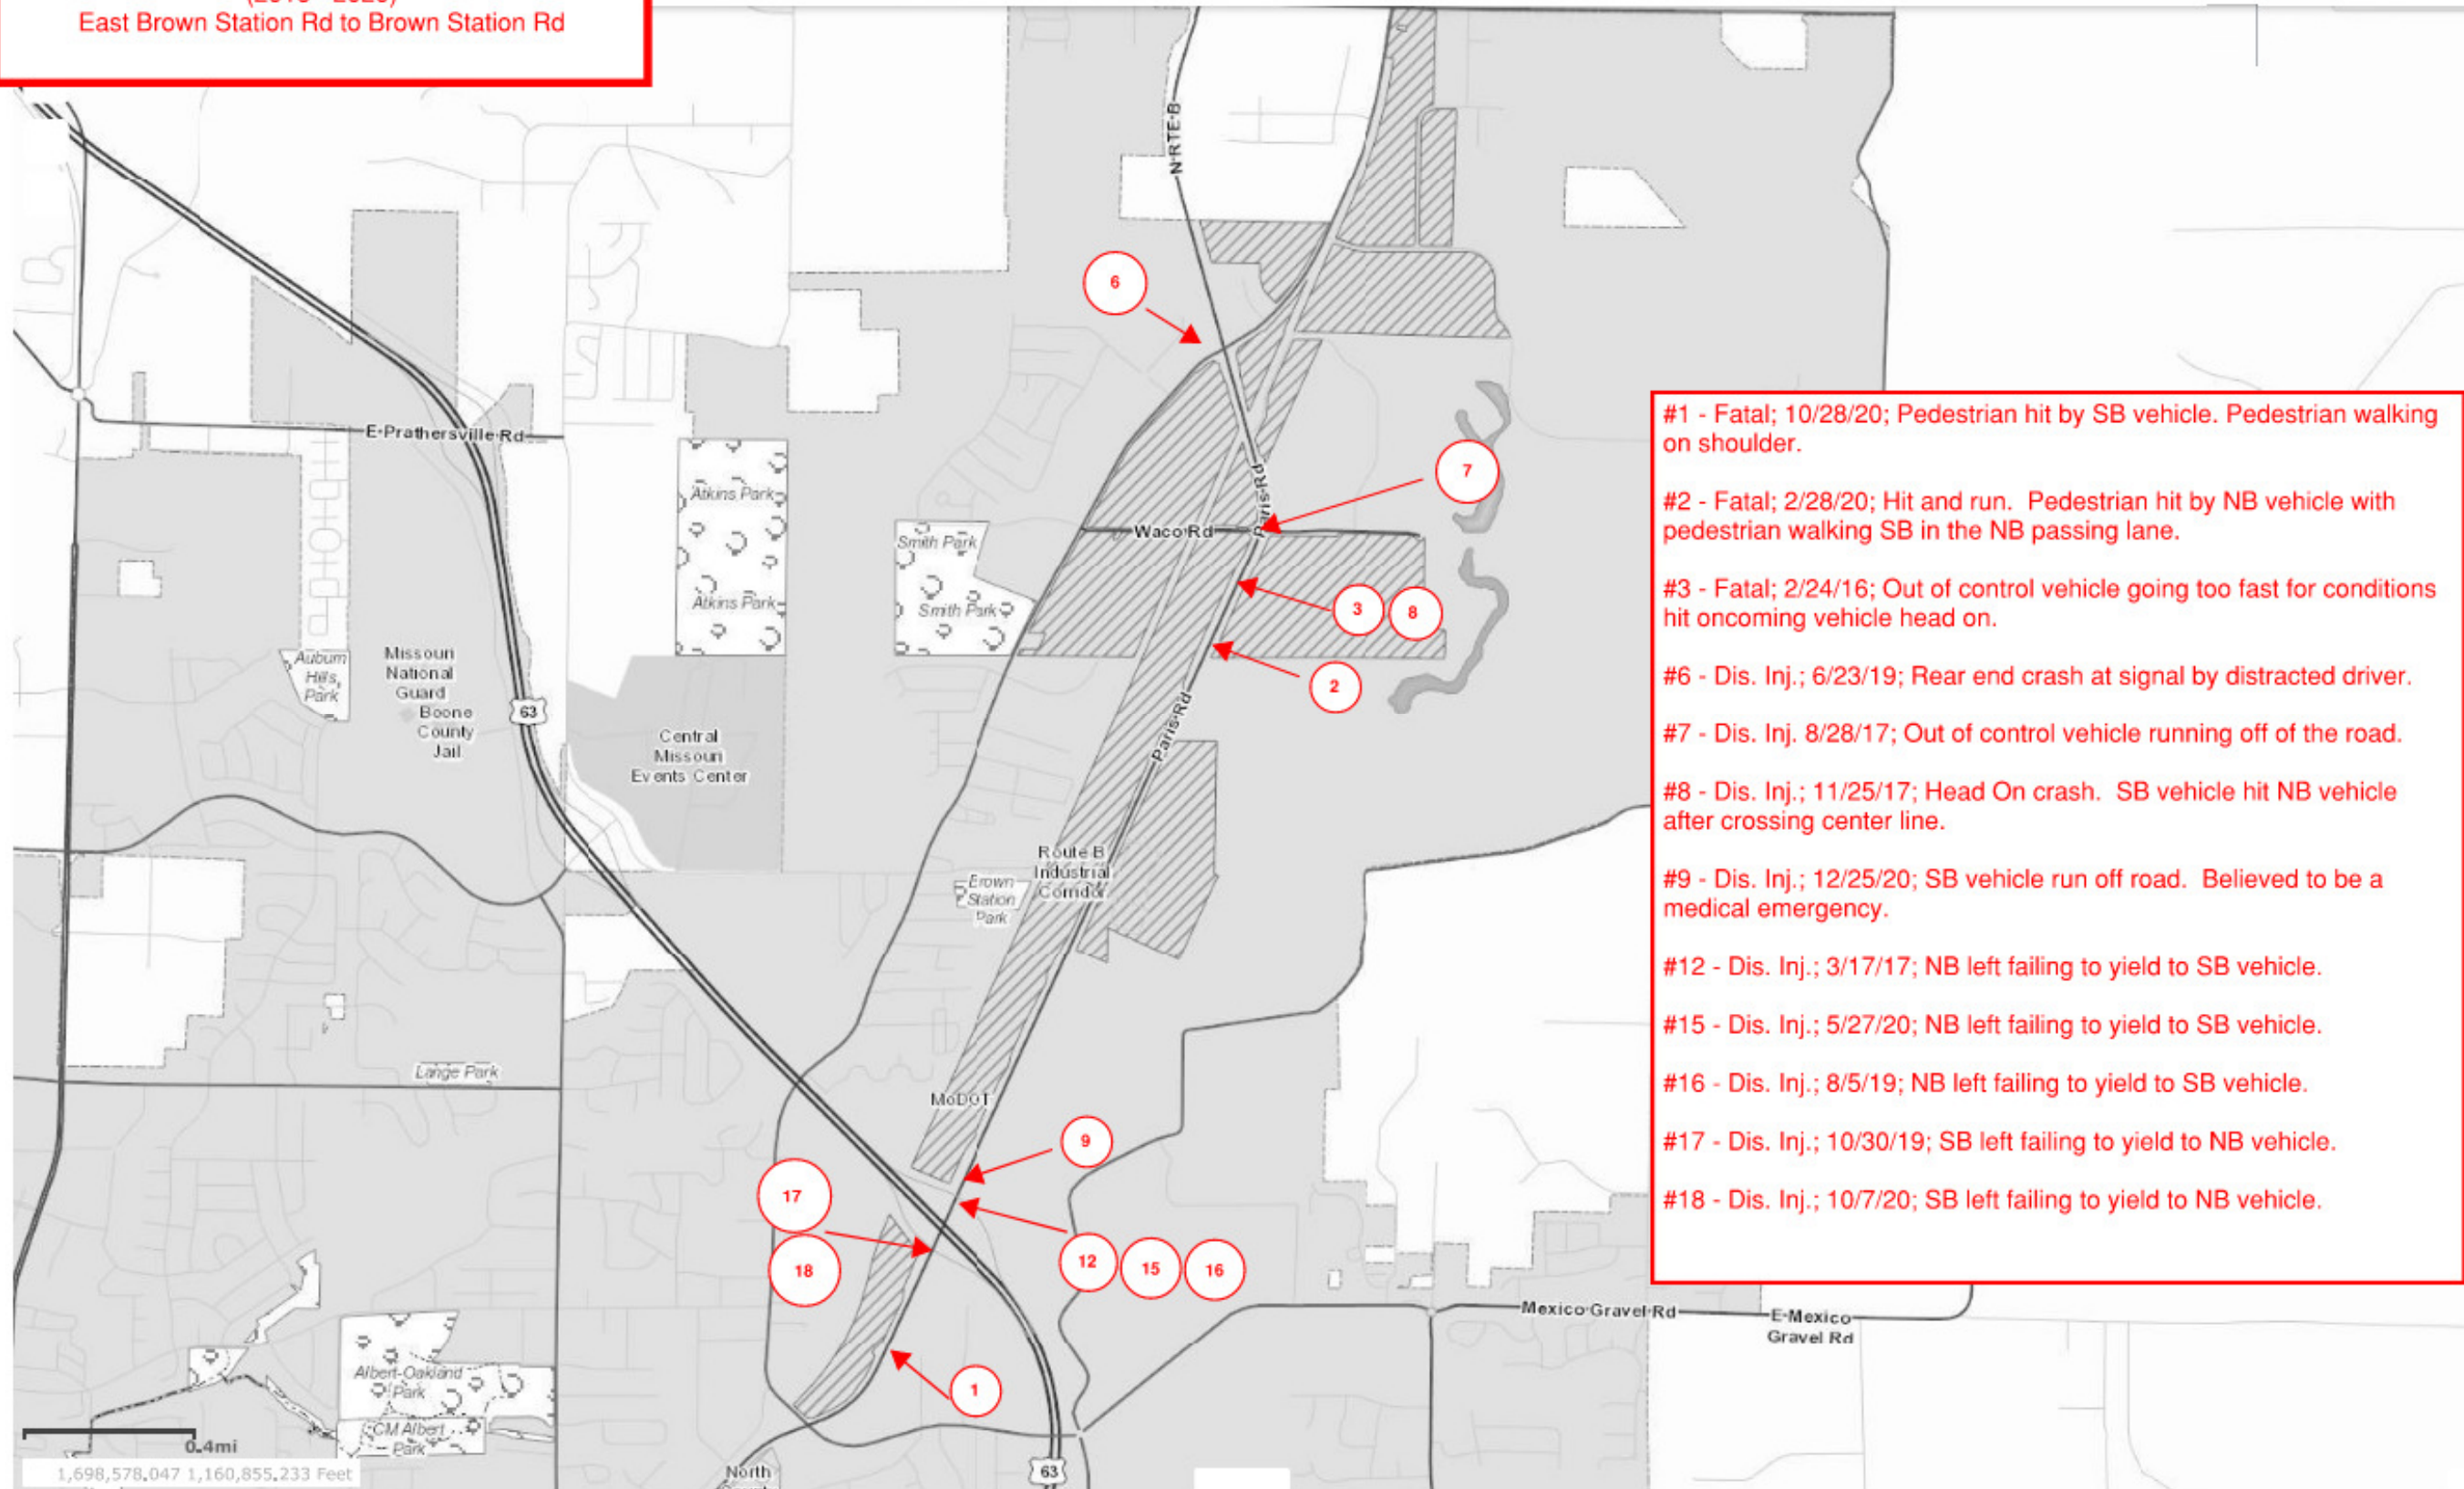

Exhibit A

Route B (Paris Rd) Fatal and Disabling Crashes
(2016 - 2020)
East Brown Station Rd to Brown Station Rd

**Route B (Paris Rd) Fatal and Disabling Crashes
(2016 - 2020)
College Ave to East Brown Station Rd**

- #4 - Fatal; 4/14/18; NB motorcyclist ran red light hitting WB vehicle.
- #5 - Fatal; 9/13/18; SB motorcyclist rear end vehicle as motorcyclist running from the police.
- #10 - Dis. Inj.; 5/18/16; Speeding, out of control car turning right off of Brown Station hitting vehicles on Route B.
- #11 - Dis. Inj.; 11/15/16; Bicyclist rear ends vehicle waiting to turn left from Paris on to College
- #13 - Dis. Inj.; 4/6/17; Out of control vehicle hitting signal pole.
- #14 - Dis. Inj.; 7/30/17; Northbound vehicle turning left in front of motorcycle. Both parties stated they had green light.
- #19 - Dis. Inj. 8/3/20; Vehicle ran red light hitting another vehicle.
- #20 - Dis. Inj. 2/13/20; SB left failing to yield to NB vehicle