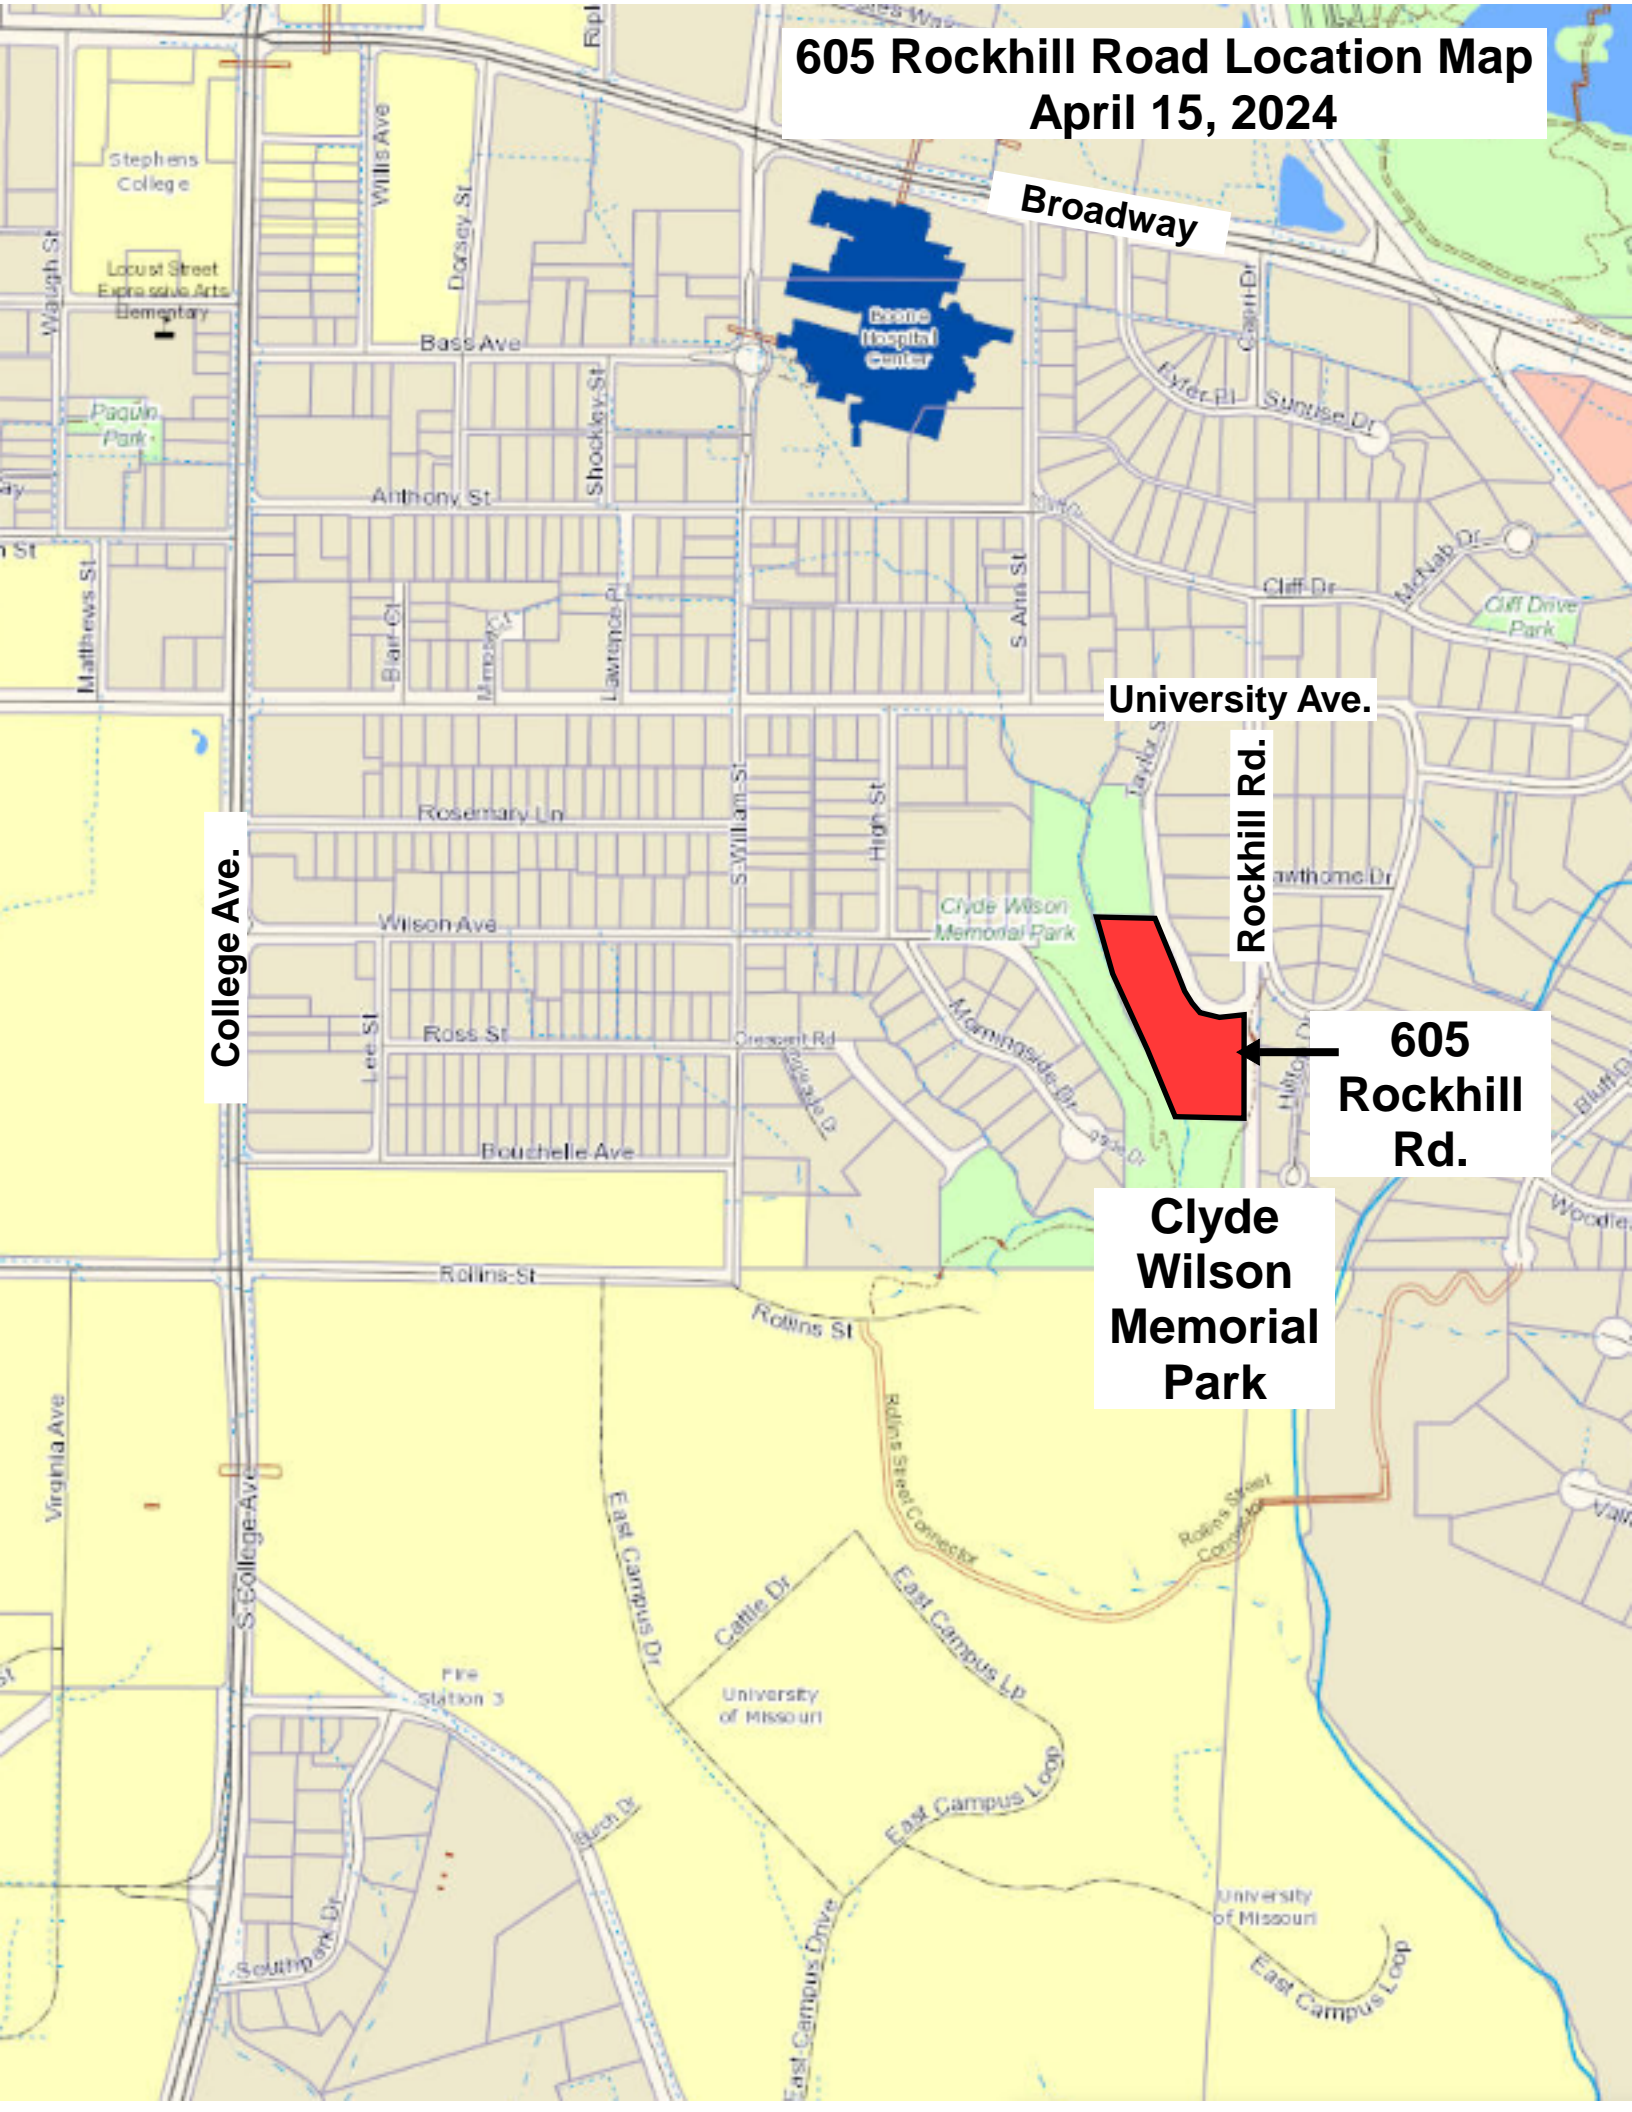

605 Rockhill Road Location Map
April 15, 2024

Broadway

Crane Hospital Center

University Ave.

College Ave.

Rockhill Rd.

**605
Rockhill
Rd.**

**Clyde
Wilson
Memorial
Park**

University of Missouri

University of Missouri