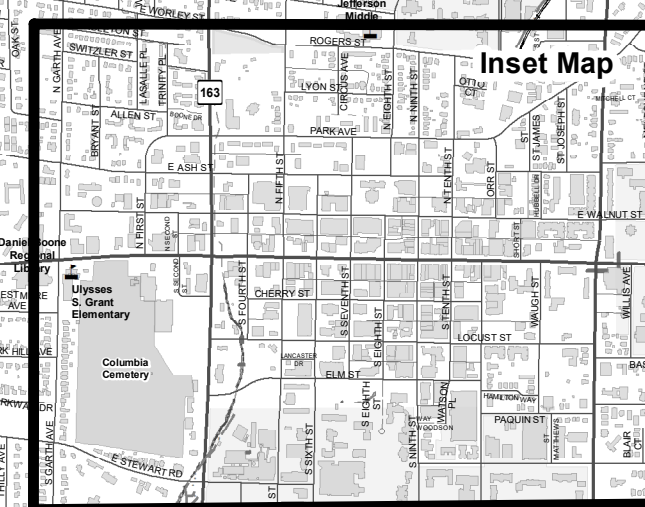

Downtown Columbia Inset Map

Columbia Regional Airport Inset Map

City Limit	Perennial Stream	Airport Runways	Interstate or US Highways	Community Features Polygons
Schools	Intermittent Stream	Local Government	State Road	Commercial
Hospitals	Hidden and Stormwater Stream	State & Federal Government	Ramp	Campus
Fire Stations	Stream or River	Recreation	Regular Street	Cemetery
Structures	Waterbodies	Non-Profit	Private, Not Named Road	Local Government Land
City Parks	Airport Parking Lots	Bridge	Private, Named	State/Federal Gov Public Land
Trails	Paved Lot			Annexation Agreements
Railroad	Unpaved Lot			

0 0.25 0.5 1 Miles

Date: 9/18/2020

Annexation Agreements

City of Columbia, Missouri