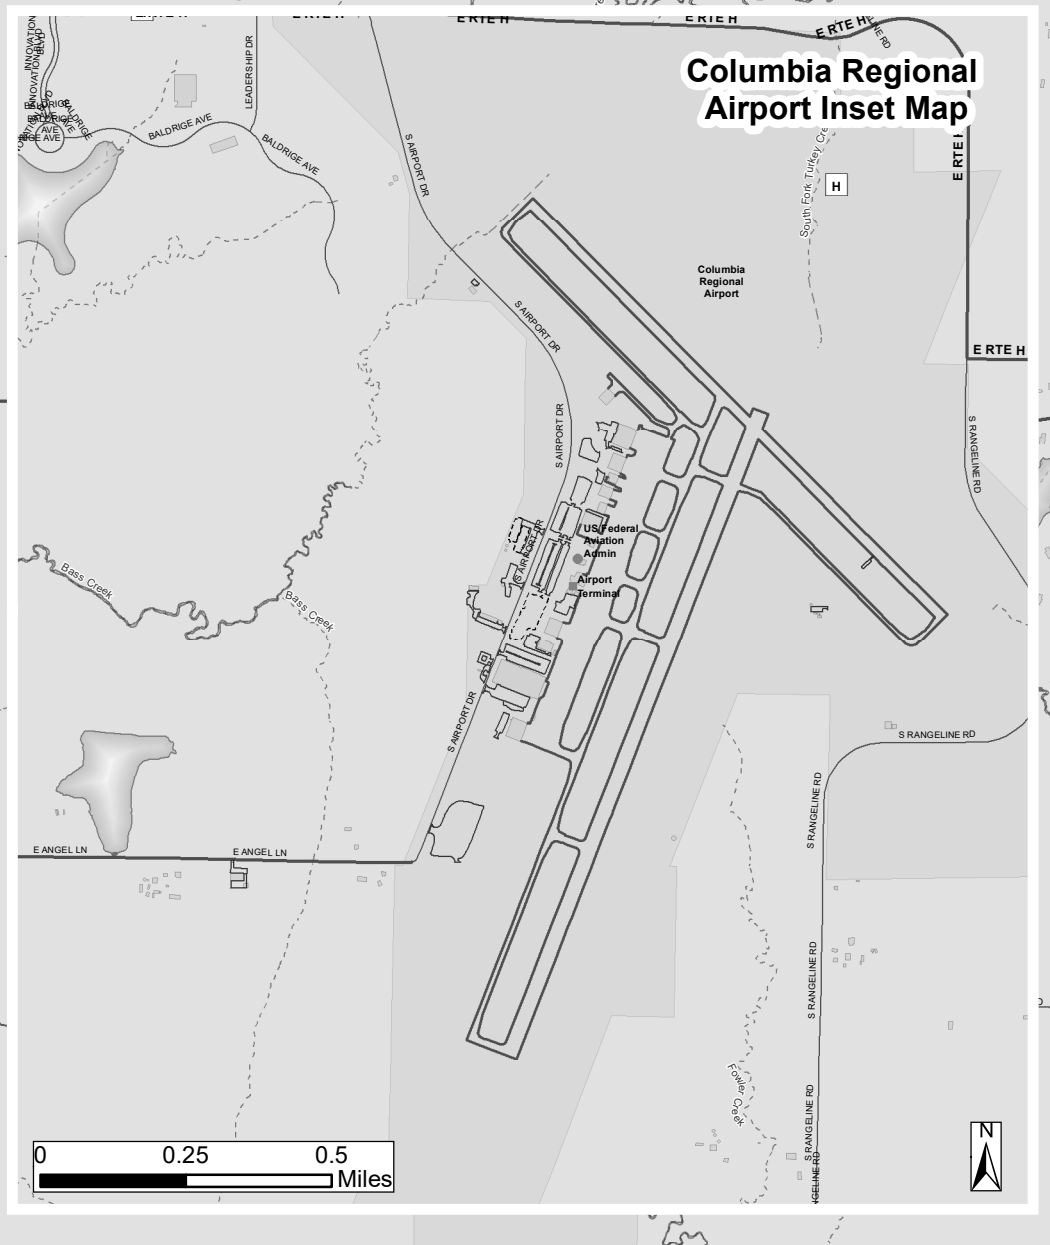

Downtown Columbia Inset Map

Columbia Regional Airport Inset Map

City Limit	Perennial Stream	Airport Runways	Interstate or US Highways	Community Features Polygons
Schools	Intermittent Stream	Local Government	State Road	Commercial
Hospitals	Hidden and Stormwater Stream	State & Federal Government	Ramp	Campus
Fire Stations	Stream or River	Recreation	Regular Street	Cemetery
Structures	Waterbodies	Non-Profit	Private, Not Named Road	Local Government Land
City Parks	Airport Parking Lots	Bridge	Private, Named	State/Federal Gov Public Land
Trails	Paved Lot			Annexation Agreements
Railroad	Unpaved Lot			

0 0.25 0.5 1 Miles

Date: 9/18/2020

Annexation Agreements

City of Columbia, Missouri