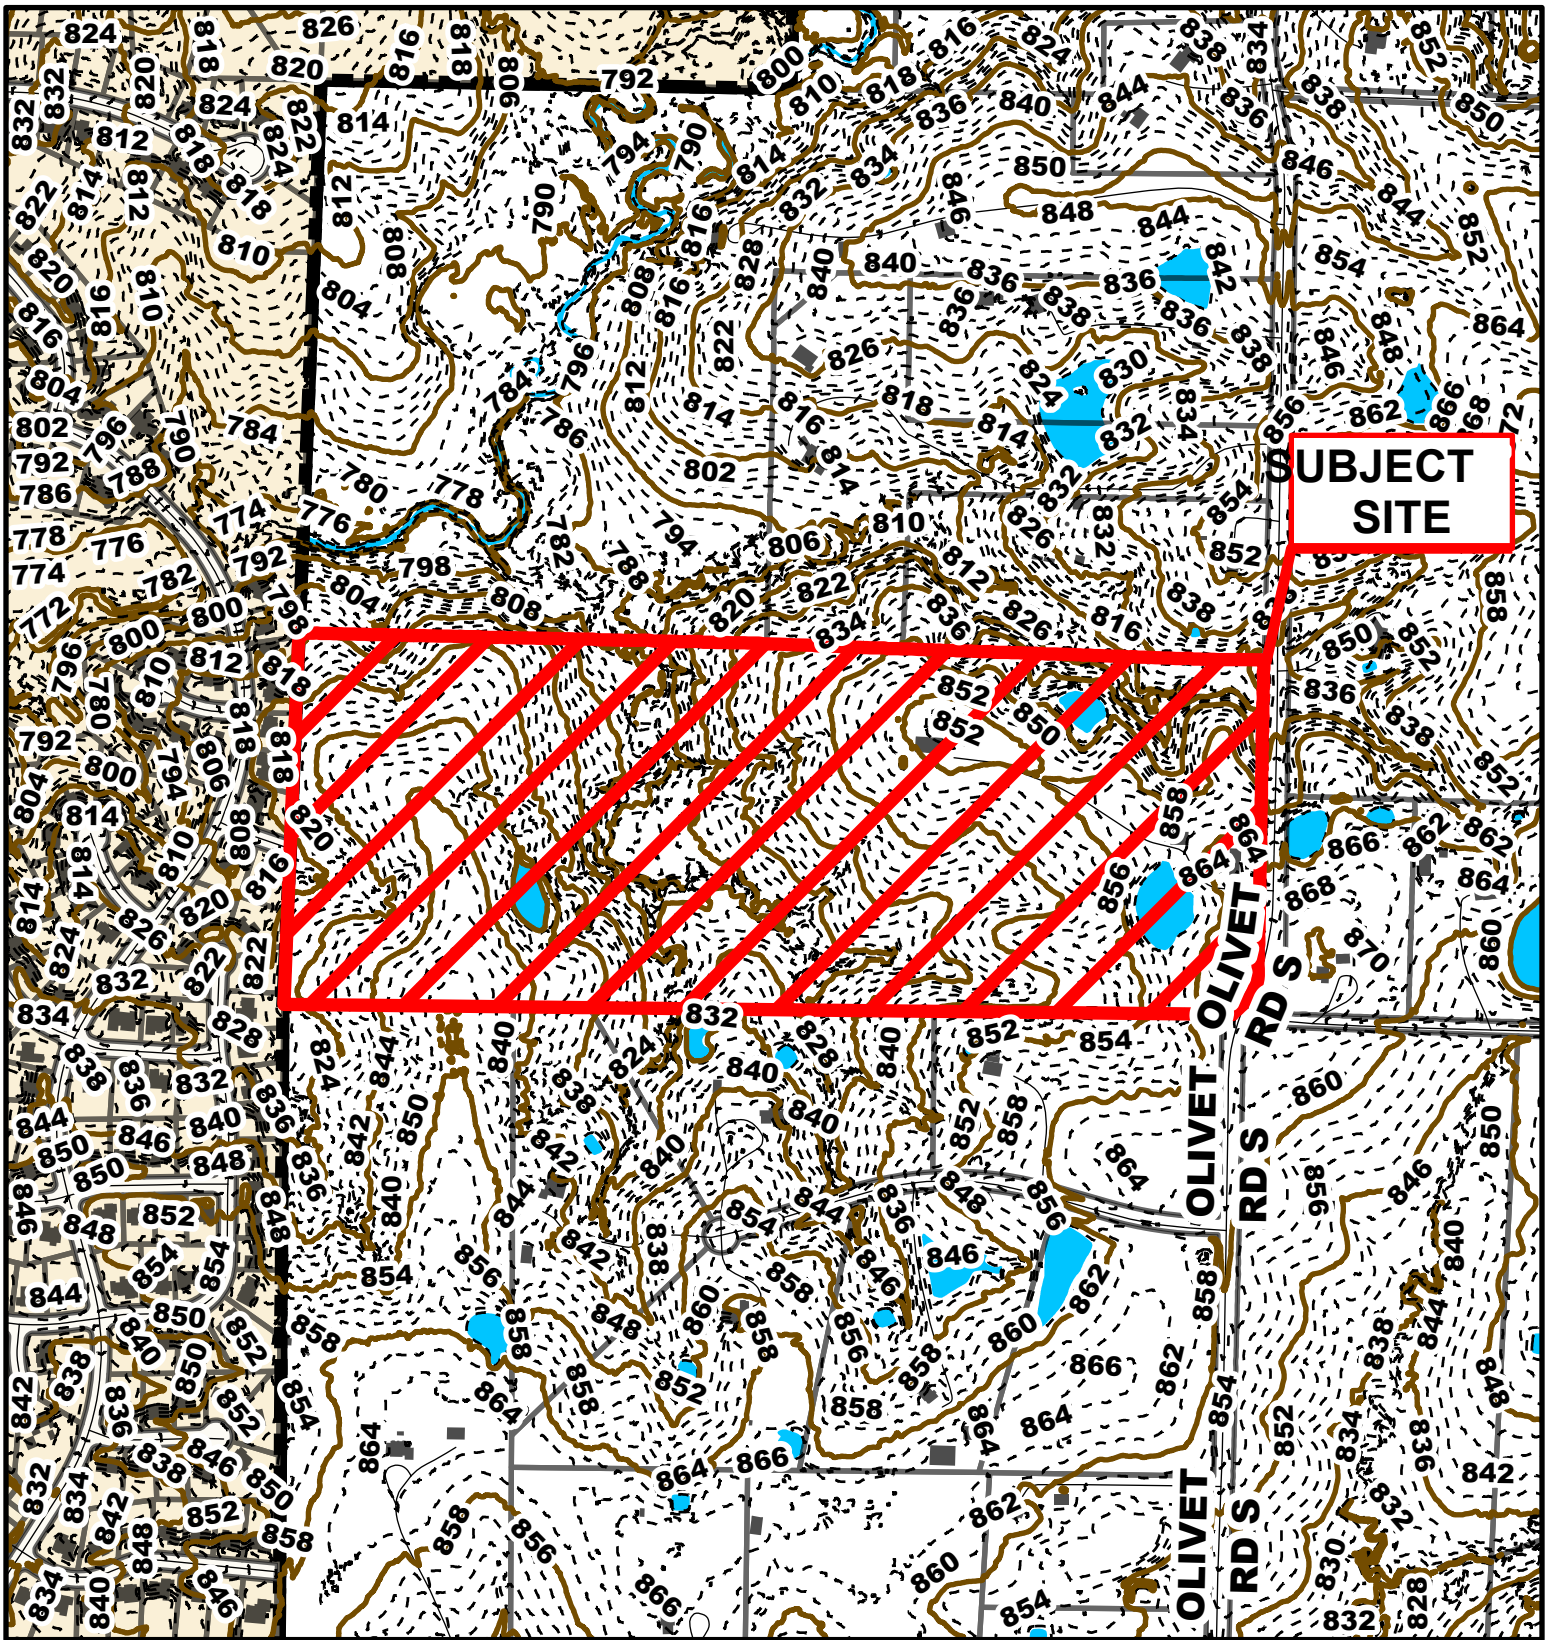

Case # 100-2024 - 1301 S. Olivet Road Annexation

- Columbia City Limit
- City Zoning
- Parcels
- City Property

Parcel Data Source: Boone County Assessor

Created by The City of Columbia - Community Development Department

2022 Imagery: NearMap

Case # 100-2024 - 1301 S. Olivet Road

Annexation

- City Sanitary Line
- City Storm Lines
- BCRSD Sanitary Line
- Parcels
- Columbia City Limits

Case # 100-2024 - 1301 S. Olivet Road Annexation

- 10 Foot Contour Lines
- City of Columbia
- 2 Foot Contour Lines
- Parcels

Parcel Data Source: Boone County Assessor

Created by The City of Columbia - Community Development Department