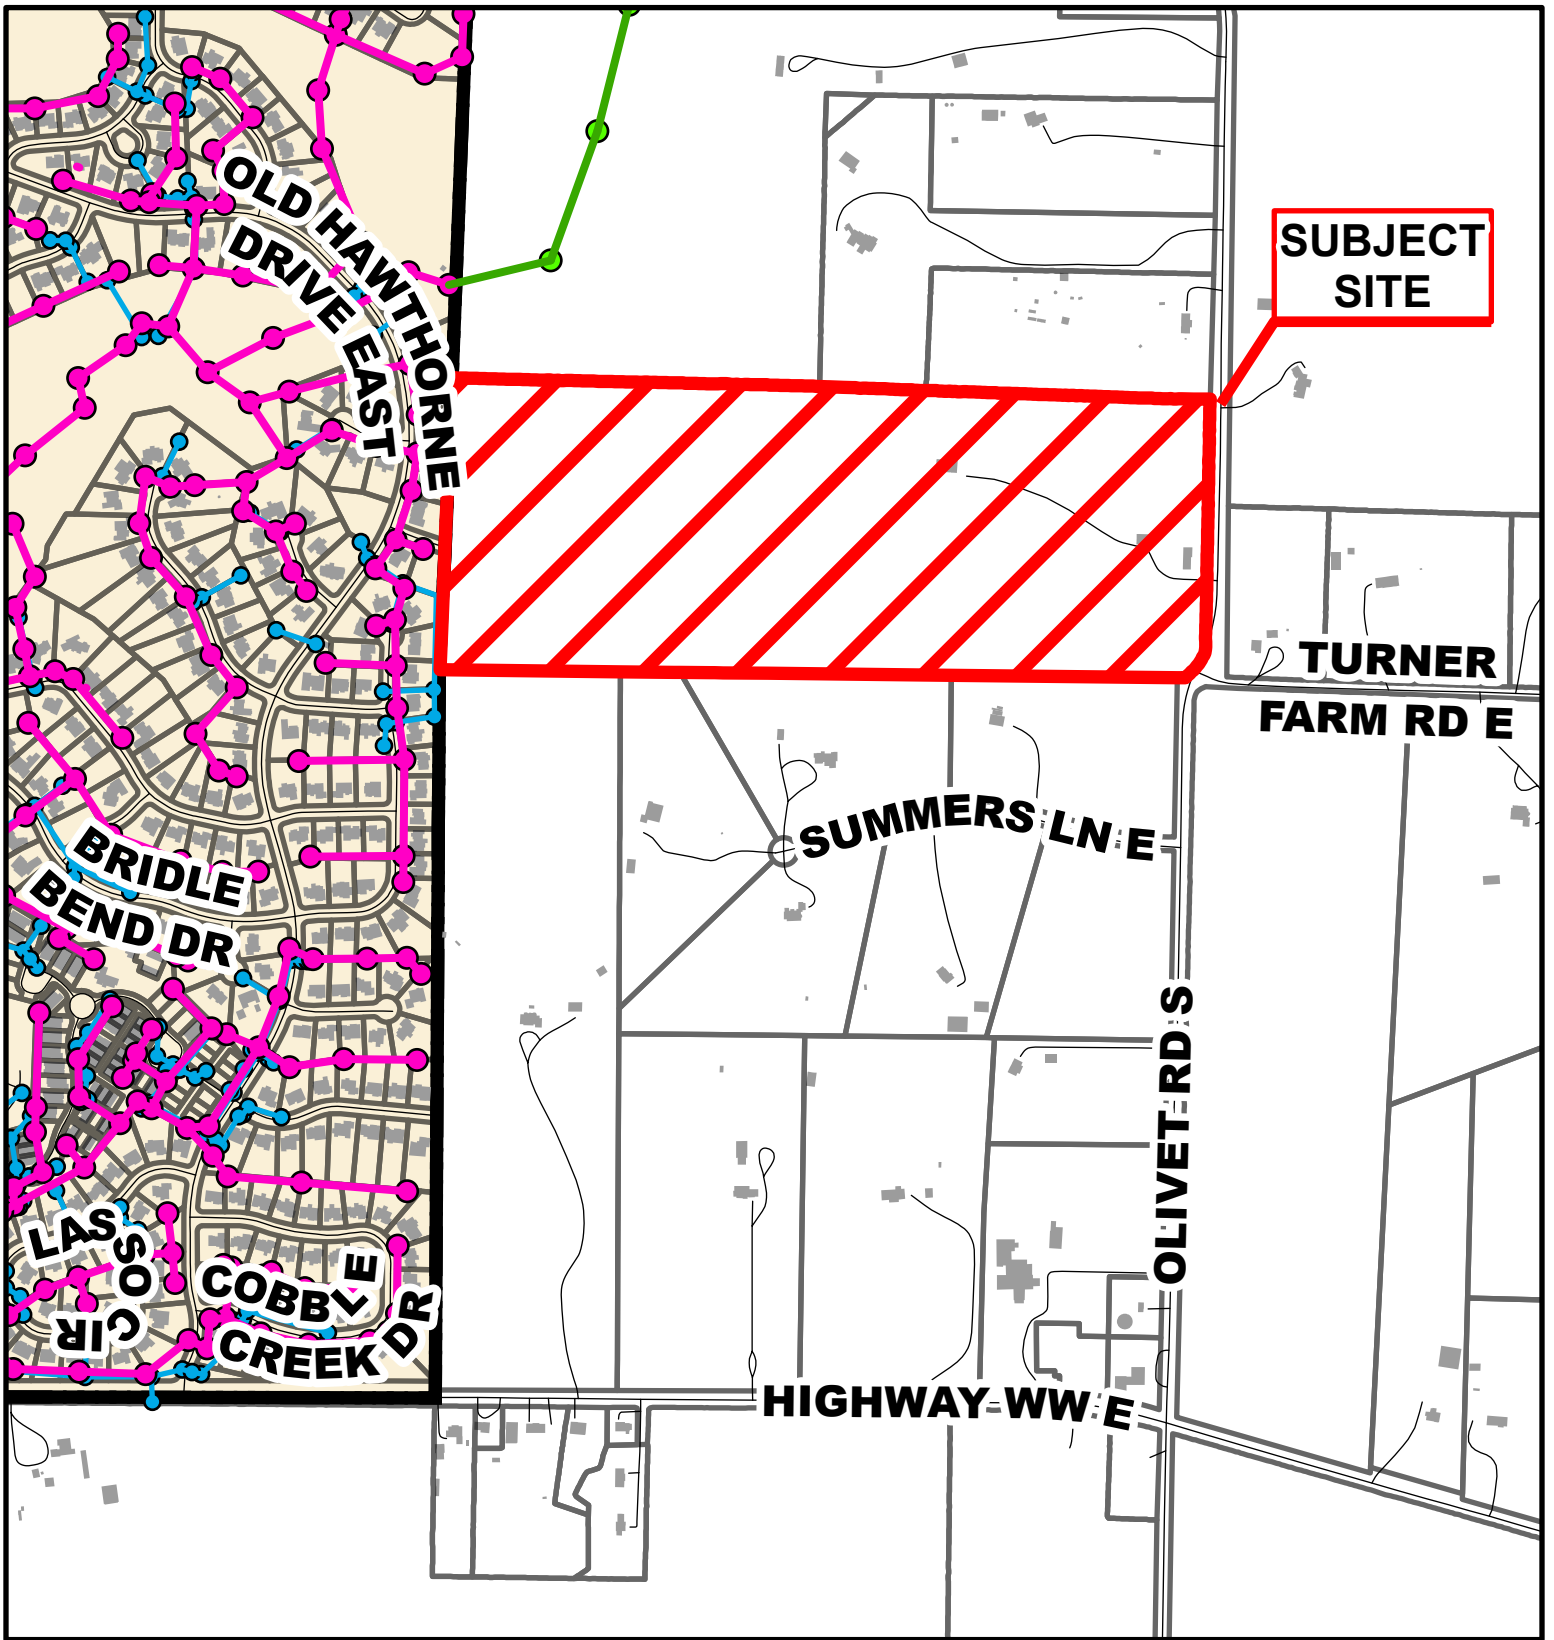

Case # 100-2024 - 1301 S. Olivet Road Annexation

- Columbia City Limit
- City Zoning
- Parcels
- City Property

Parcel Data Source: Boone County Assessor

Created by The City of Columbia - Community Development Department

2022 Imagery: NearMap

Case # 100-2024 - 1301 S. Olivet Road

Annexation

- City Sanitary Line
- City Storm Lines
- BCRSD Sanitary Line
- Parcels
- Columbia City Limits

Case # 100-2024 - 1301 S. Olivet Road Annexation

- 10 Foot Contour Lines
- City of Columbia
- 2 Foot Contour Lines
- Parcels

Parcel Data Source: Boone County Assessor

Created by The City of Columbia - Community Development Department