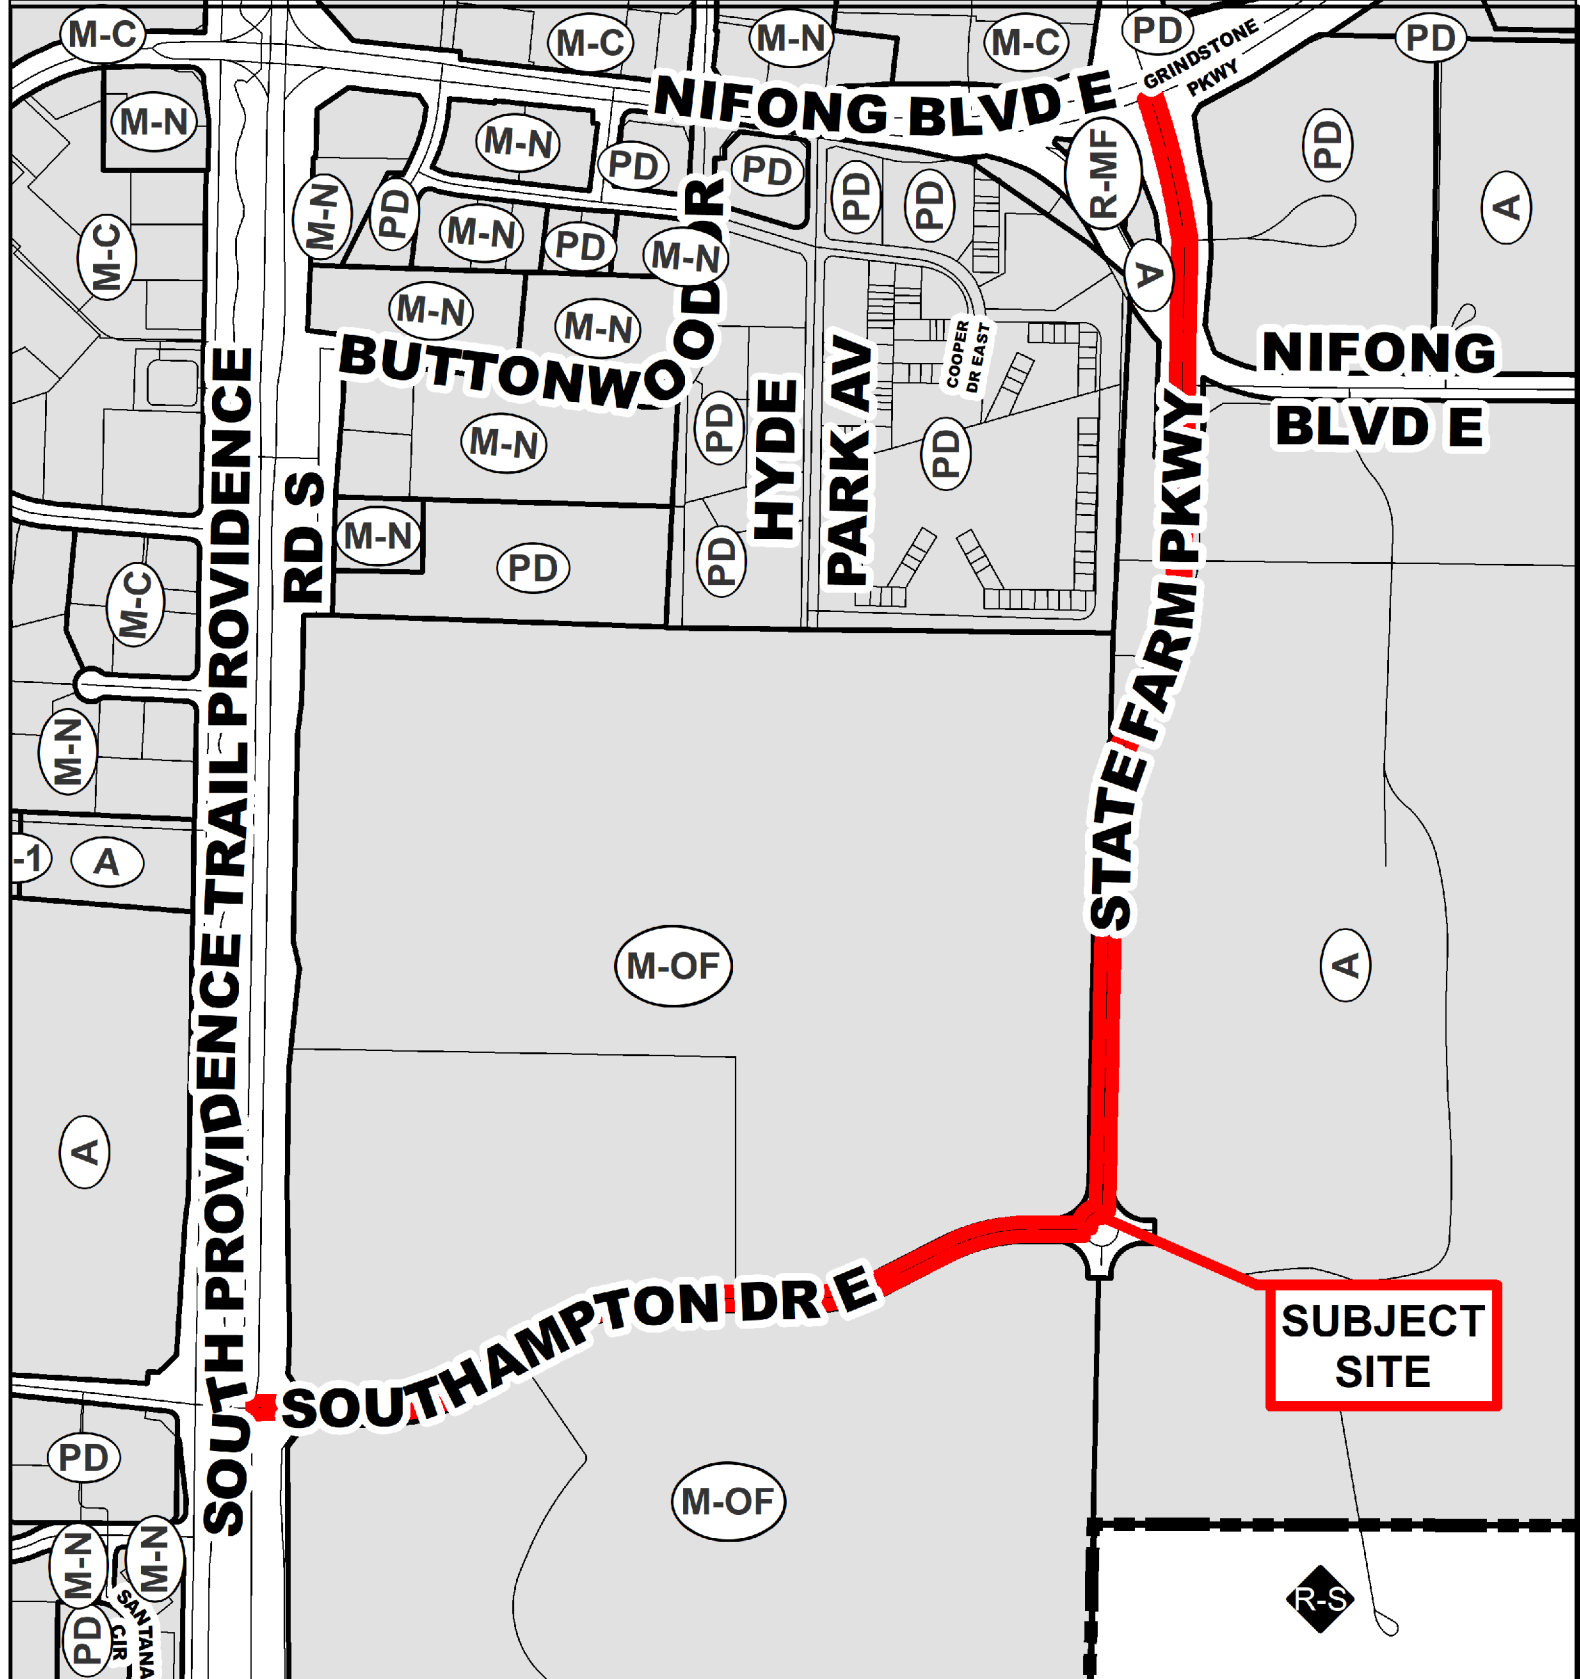

Source: Nearmap. <https://www.nearmap.com/us/en>

# Case # 138-2022 - State Farm Pkwy & E. Southampton Drive Street Name Change

-  City Property
-  Parcels

1 inch = 550 feet

# Case # 138-2022 - State Farm Pkwy & E. Southampton Drive Street Name Change

-  Columbia City Limit
-  City Zoning