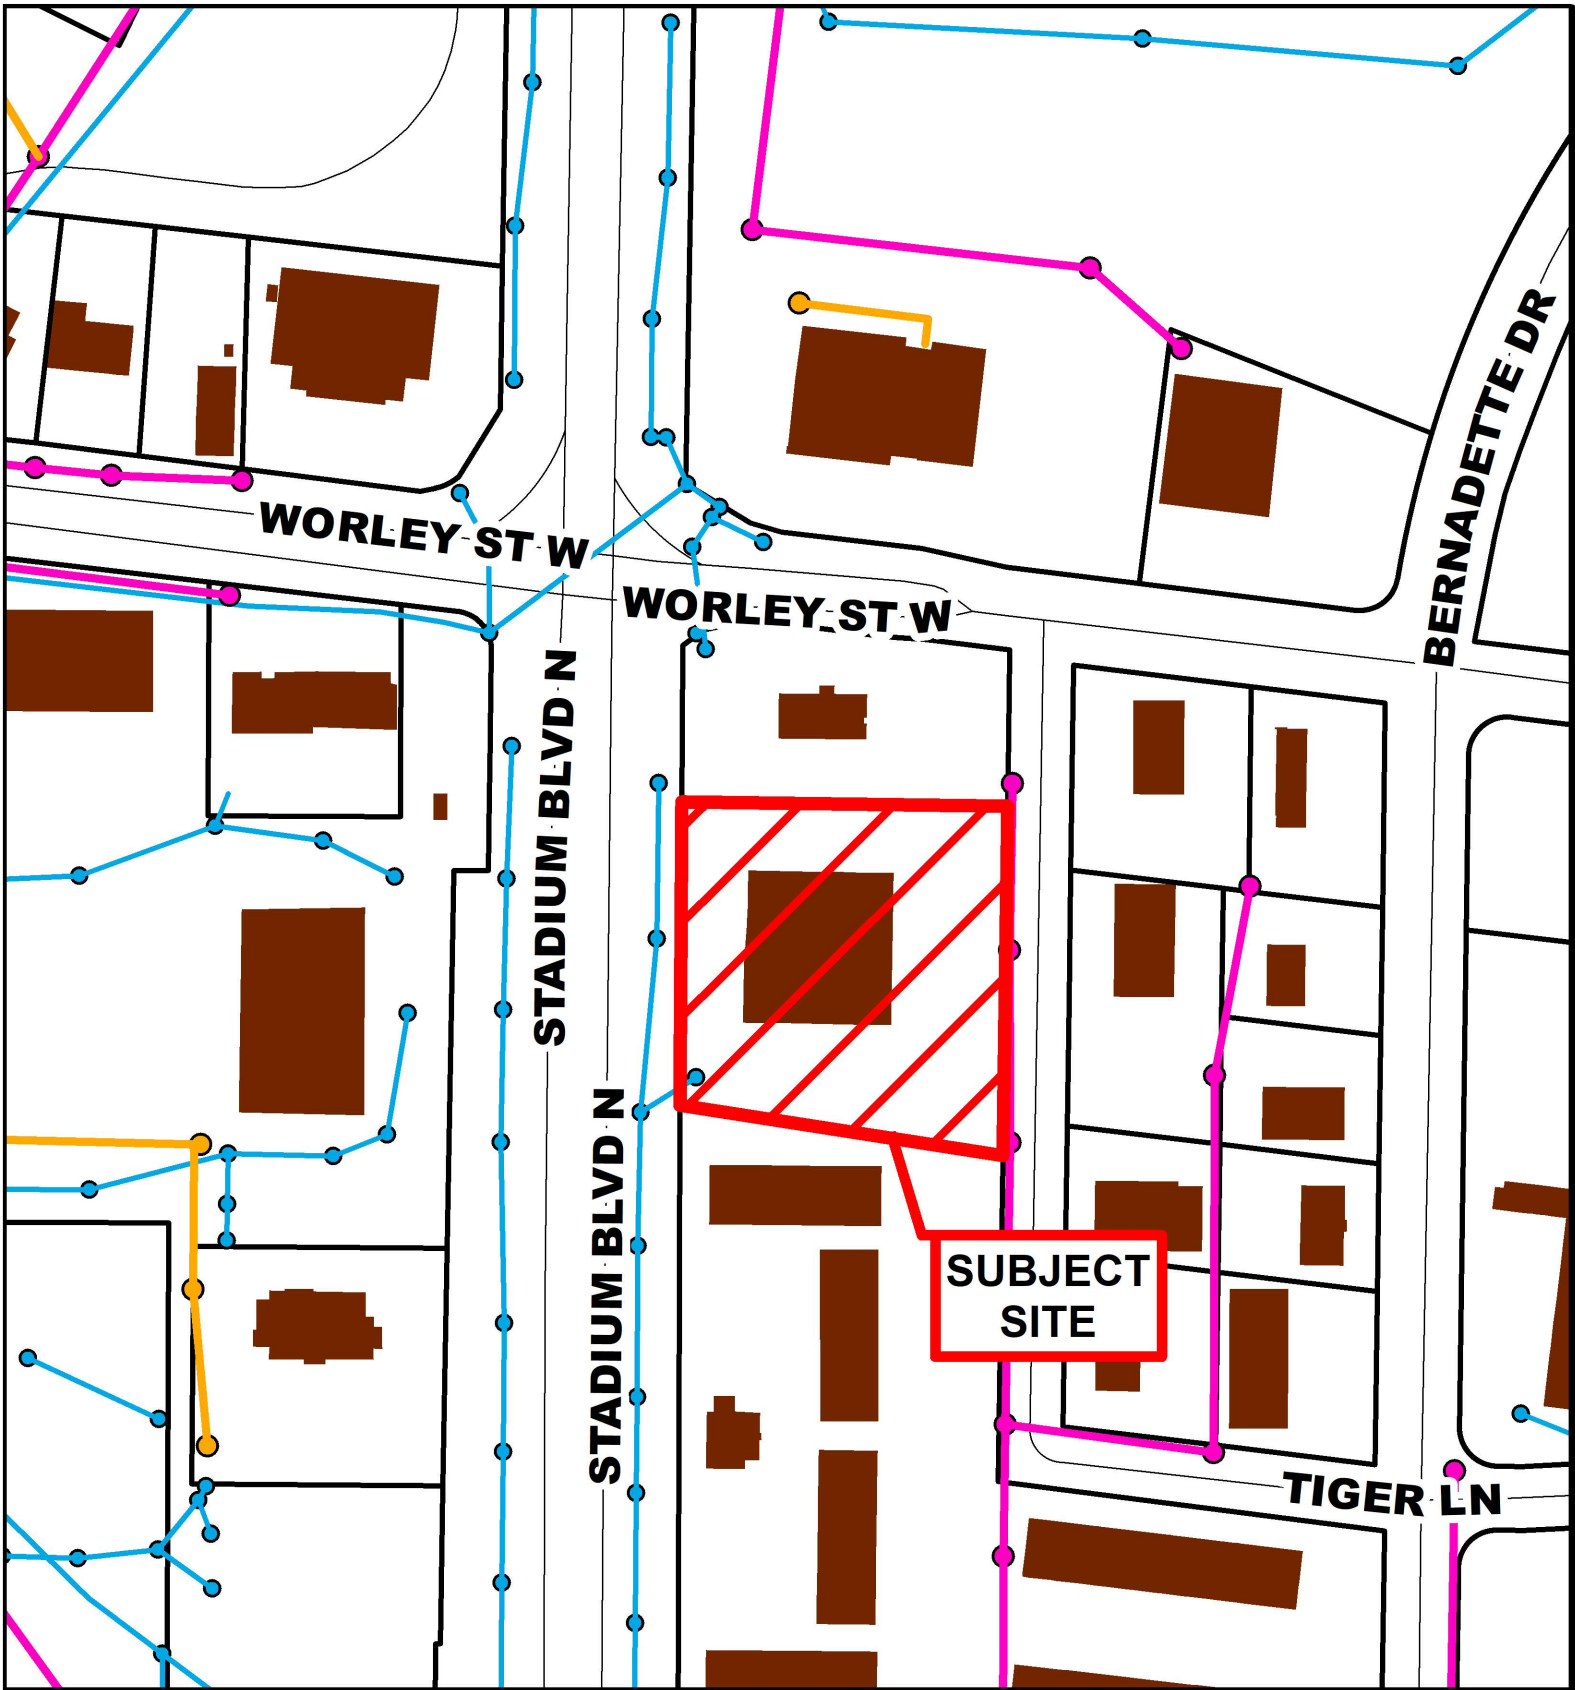

Source: Nearmap. <https://www.nearmap.com/us/en>

Case # 142-2022 - 400 Stadium Boulevard Conditional Use Permit

 Parcels

 City Zoning

1 inch = 150 feet

2021 NearMap Aerial Photo

Parcel Data Source: Boone County Assessor

Created by The City of Columbia - Community Development Department

Case # 142-2022 - 400 Stadium Boulevard Conditional Use Permit

- 10 Foot Contour Lines
 Parcels
- 2 Foot Contour Lines

1 inch = 75 feet

Case # 142-2022 - 400 Stadium Boulevard Conditional Use Permit

- City Sanitary Line
- City Storm Lines
- Private Sanitary Line
- Parcels

1 inch = 150 feet

Parcel Data Source: Boone County Assessor

Created by The City of Columbia - Community Development Department