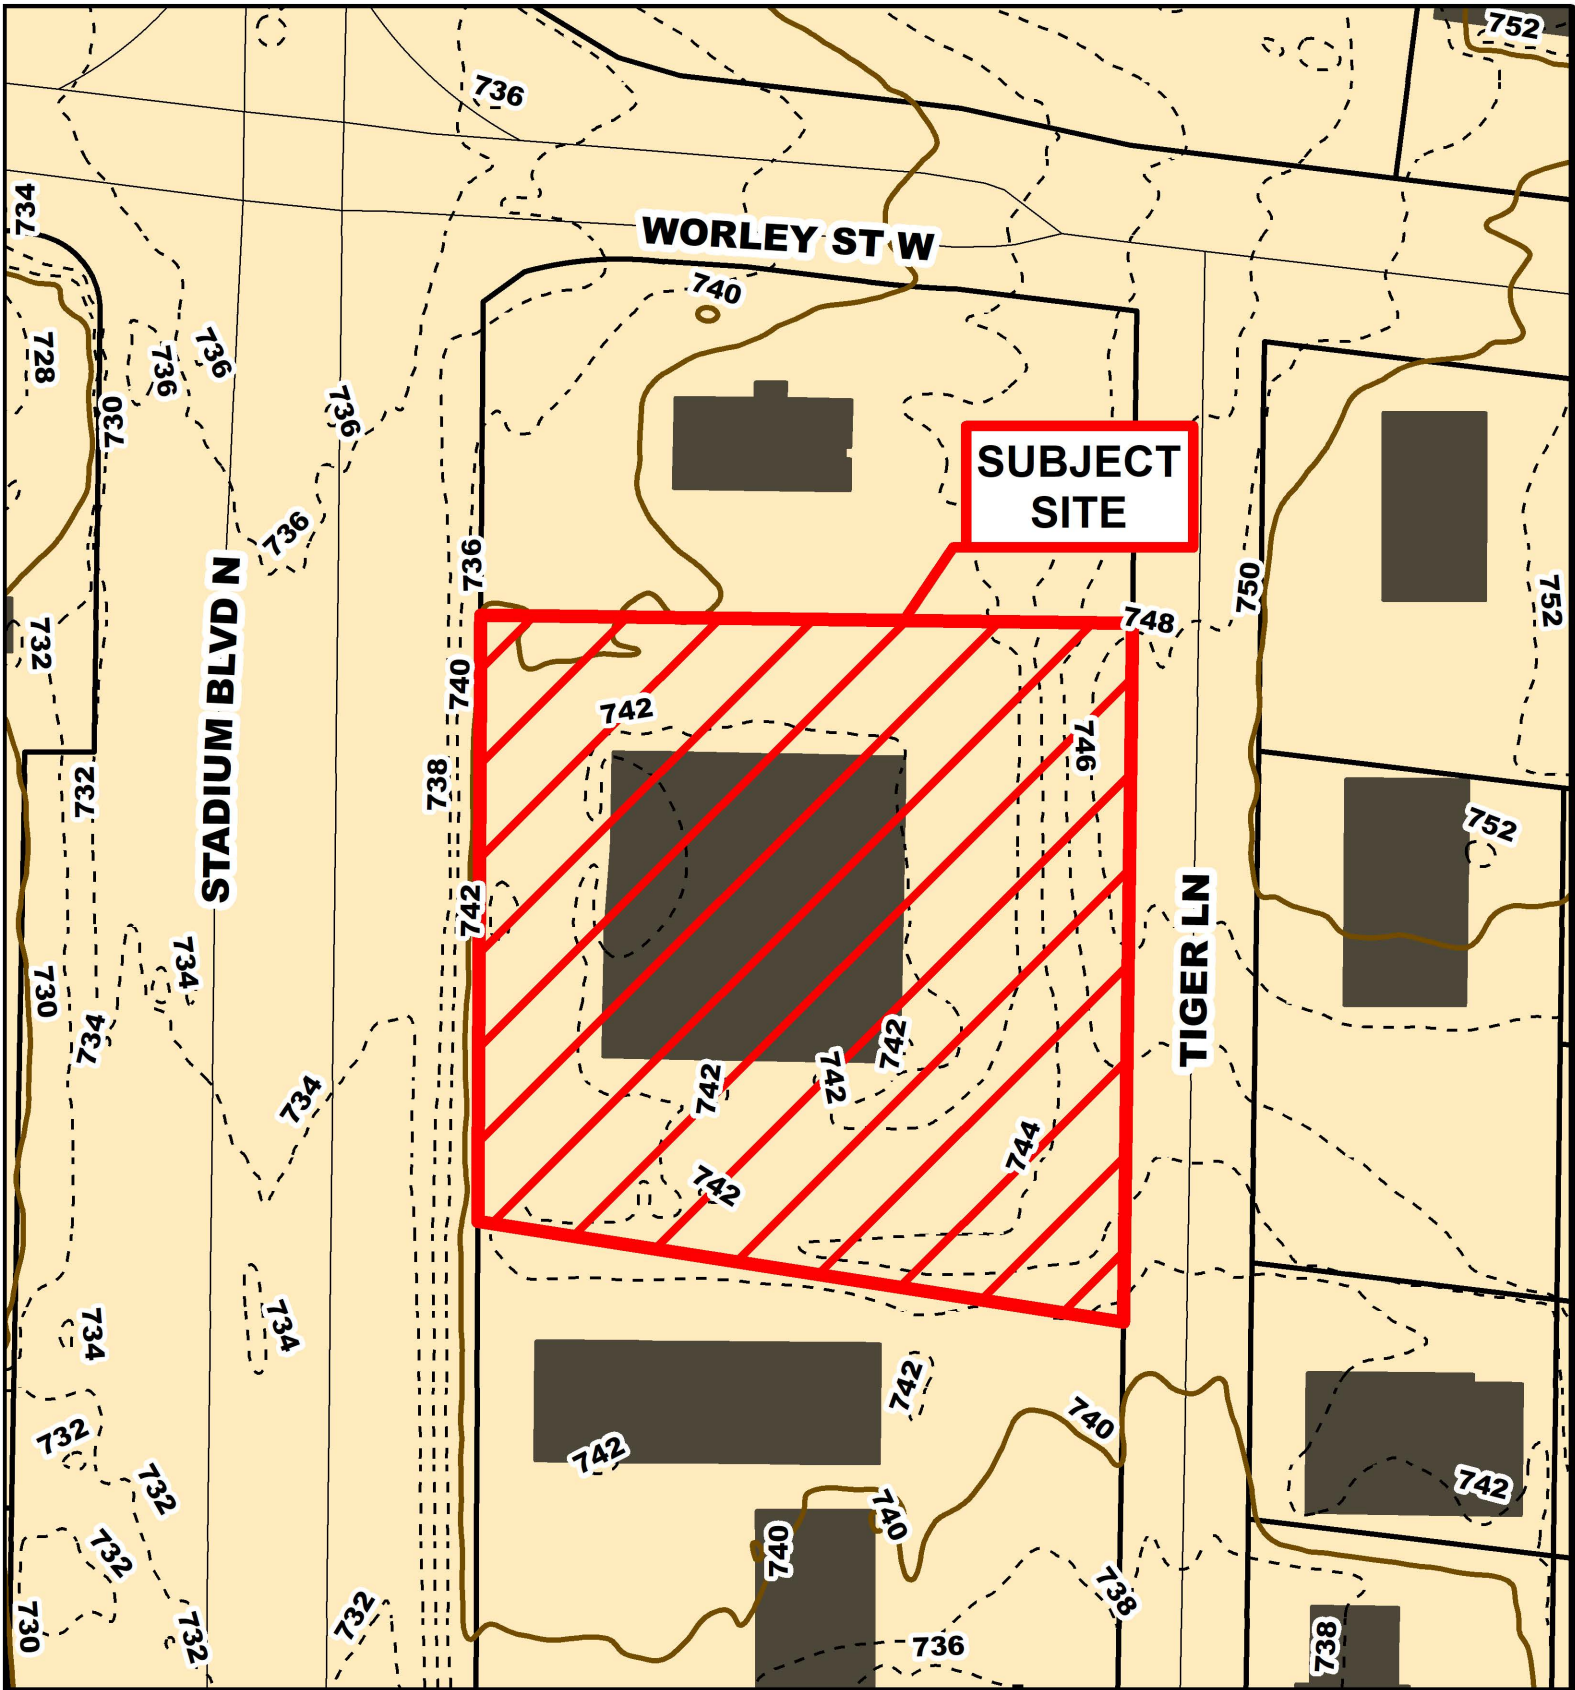

Source: Nearmap. <https://www.nearmap.com/us/en>

Case # 142-2022 - 400 Stadium Boulevard Conditional Use Permit

 Parcels

 City Zoning

1 inch = 150 feet

2021 NearMap Aerial Photo

Parcel Data Source: Boone County Assessor

Created by The City of Columbia - Community Development Department

Case # 142-2022 - 400 Stadium Boulevard Conditional Use Permit

- 10 Foot Contour Lines
 Parcels
- 2 Foot Contour Lines

1 inch = 75 feet

Case # 142-2022 - 400 Stadium Boulevard Conditional Use Permit

- City Sanitary Line
- City Storm Lines
- Private Sanitary Line
- Parcels

1 inch = 150 feet

Parcel Data Source: Boone County Assessor

Created by The City of Columbia - Community Development Department