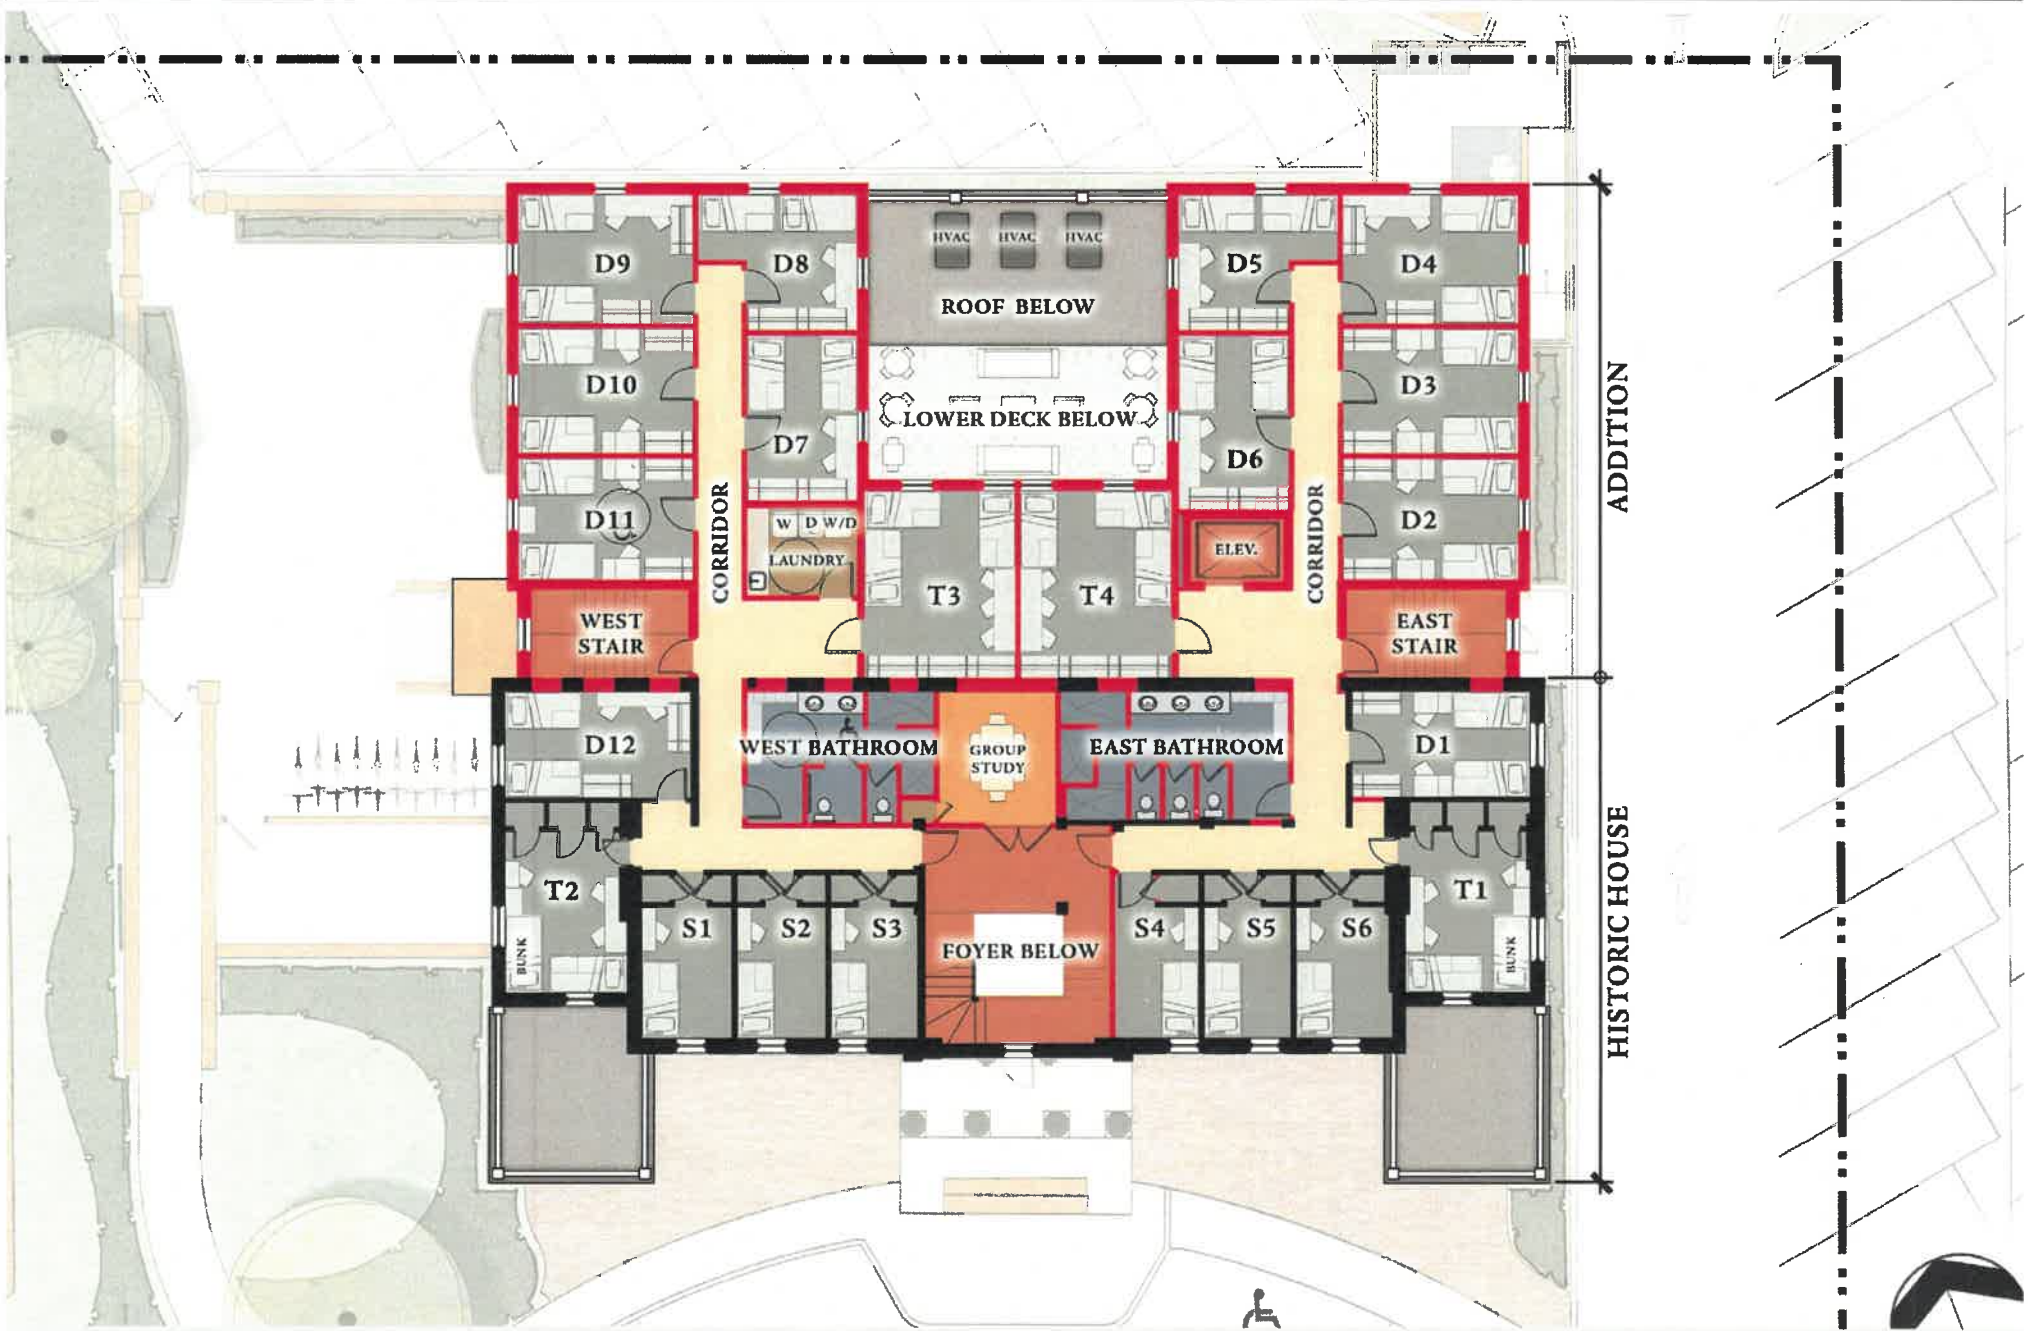

SECOND LEVEL

TREANORHL

PI BETA PHI SORORITY

University of Missouri – Columbia, MO