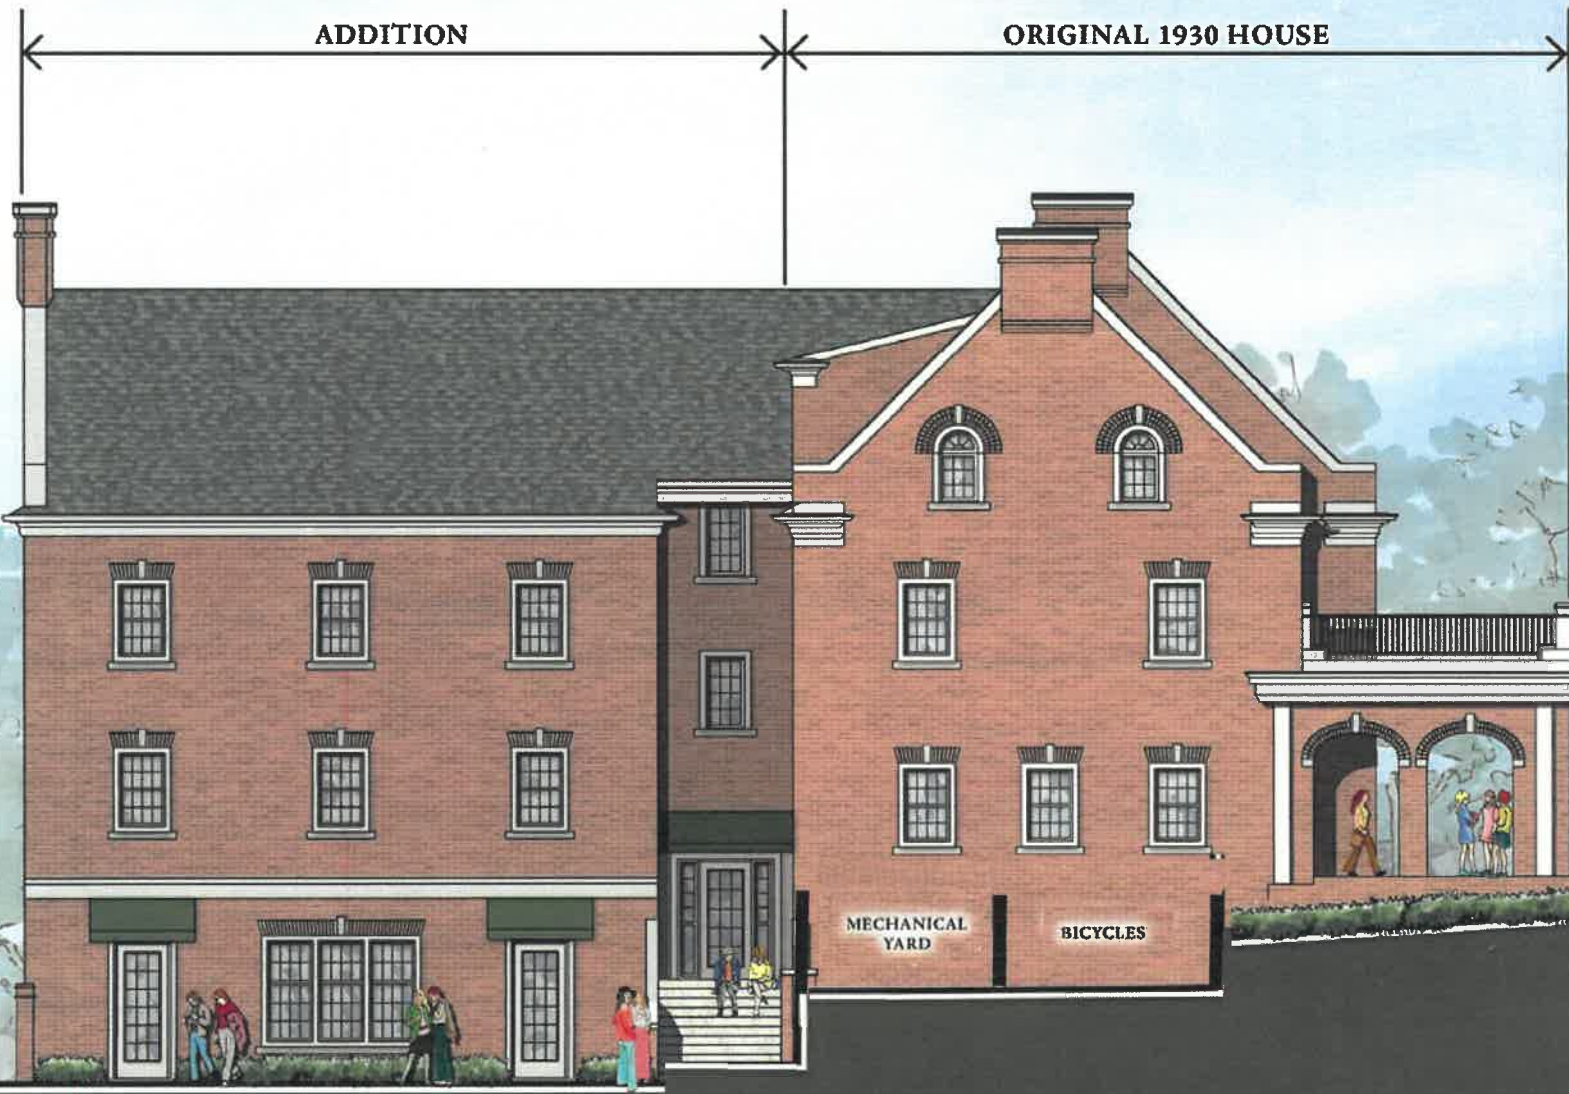

WEST ELEVATION

PI BETA PHI SORORITY
University of Missouri – Columbia, MO

TREANORHL