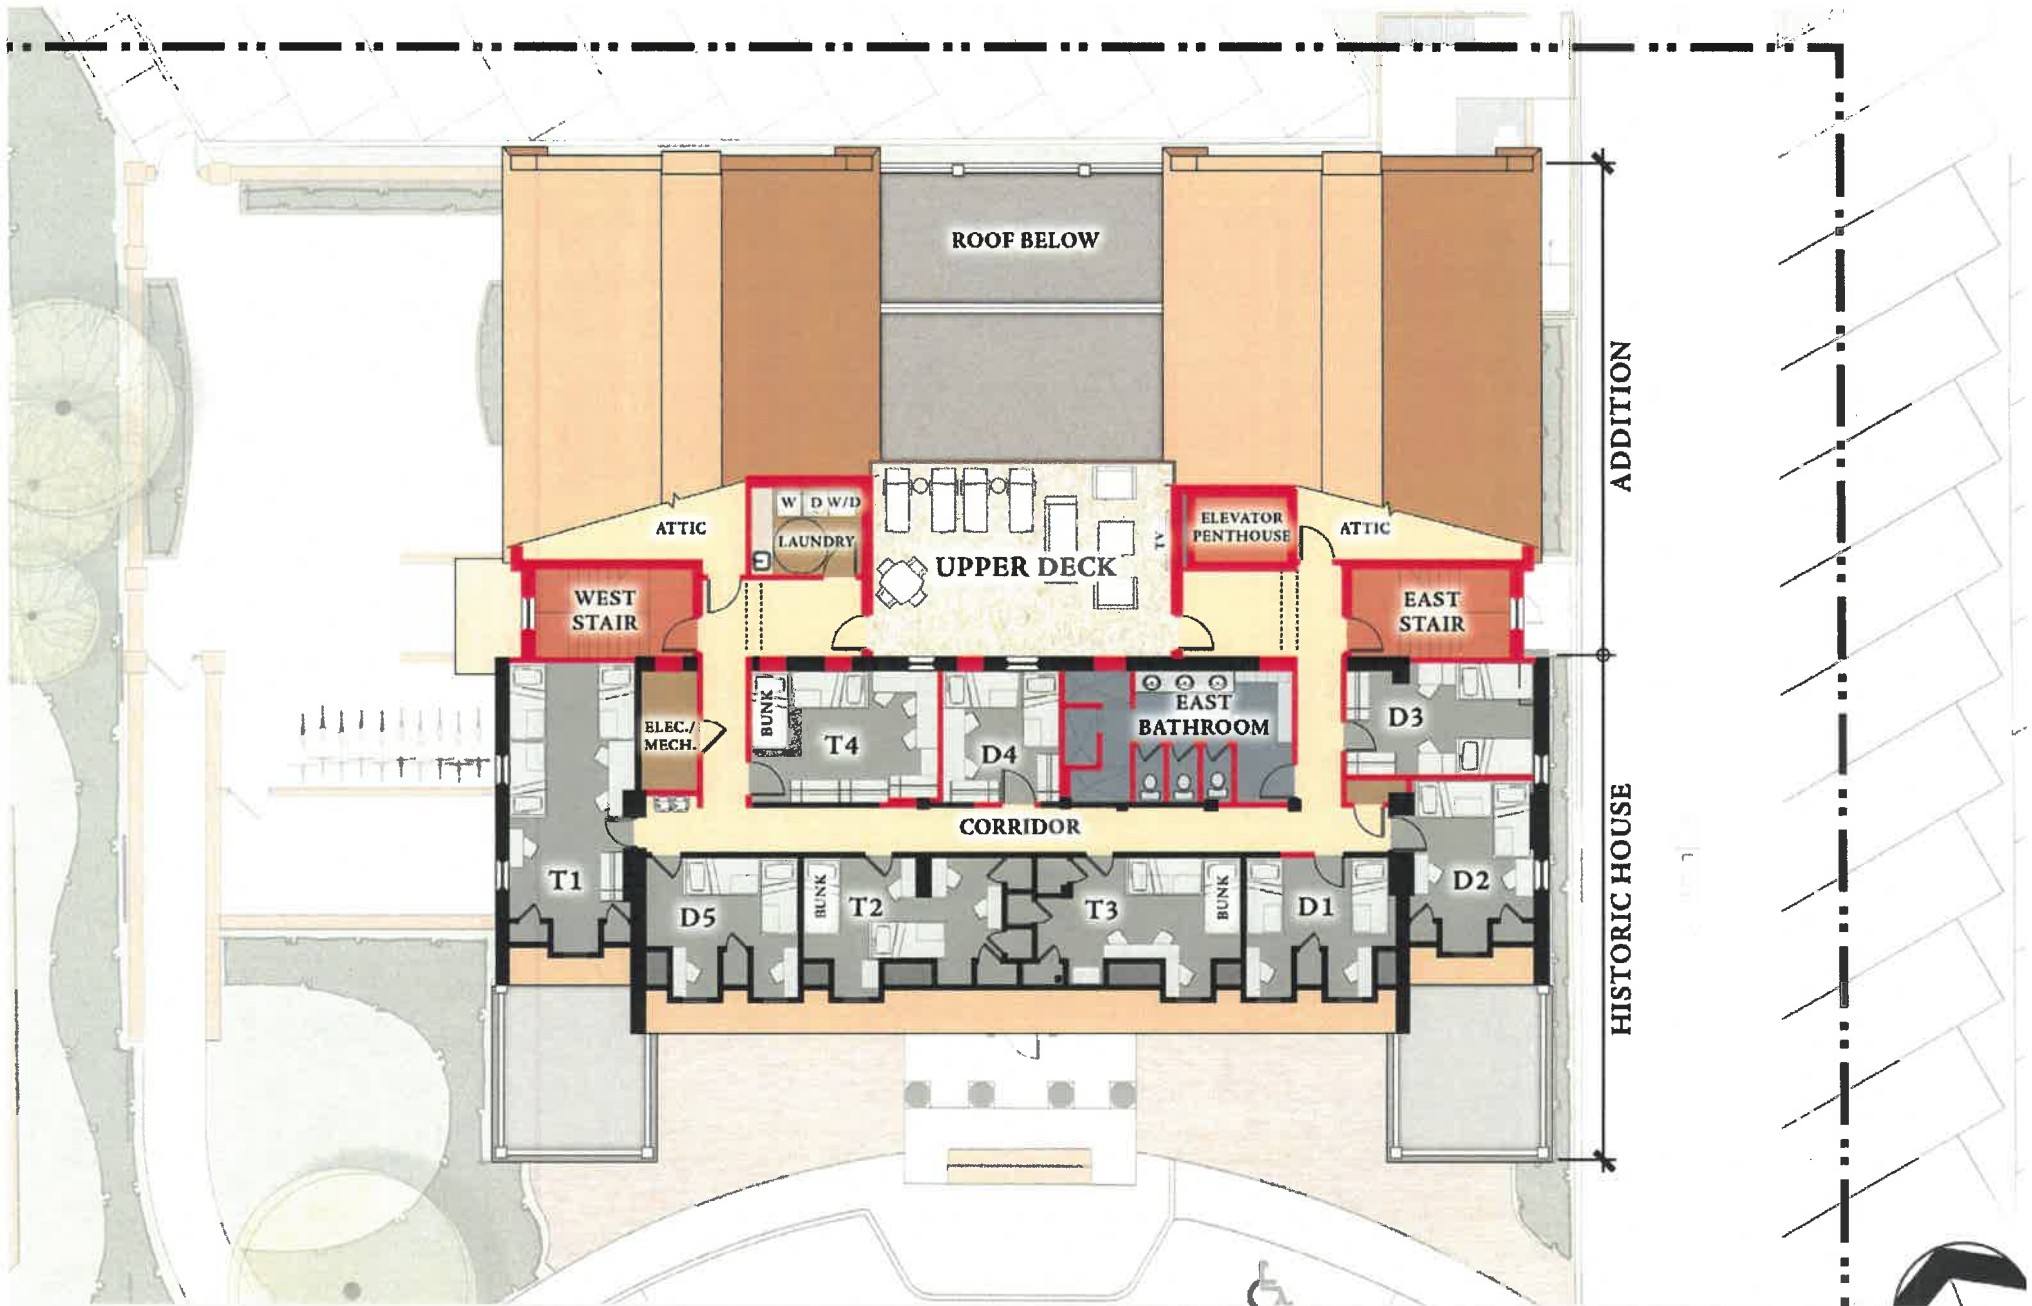

THIRD LEVEL

TREANORHL

PI BETA PHI SORORITY

University of Missouri – Columbia, MO