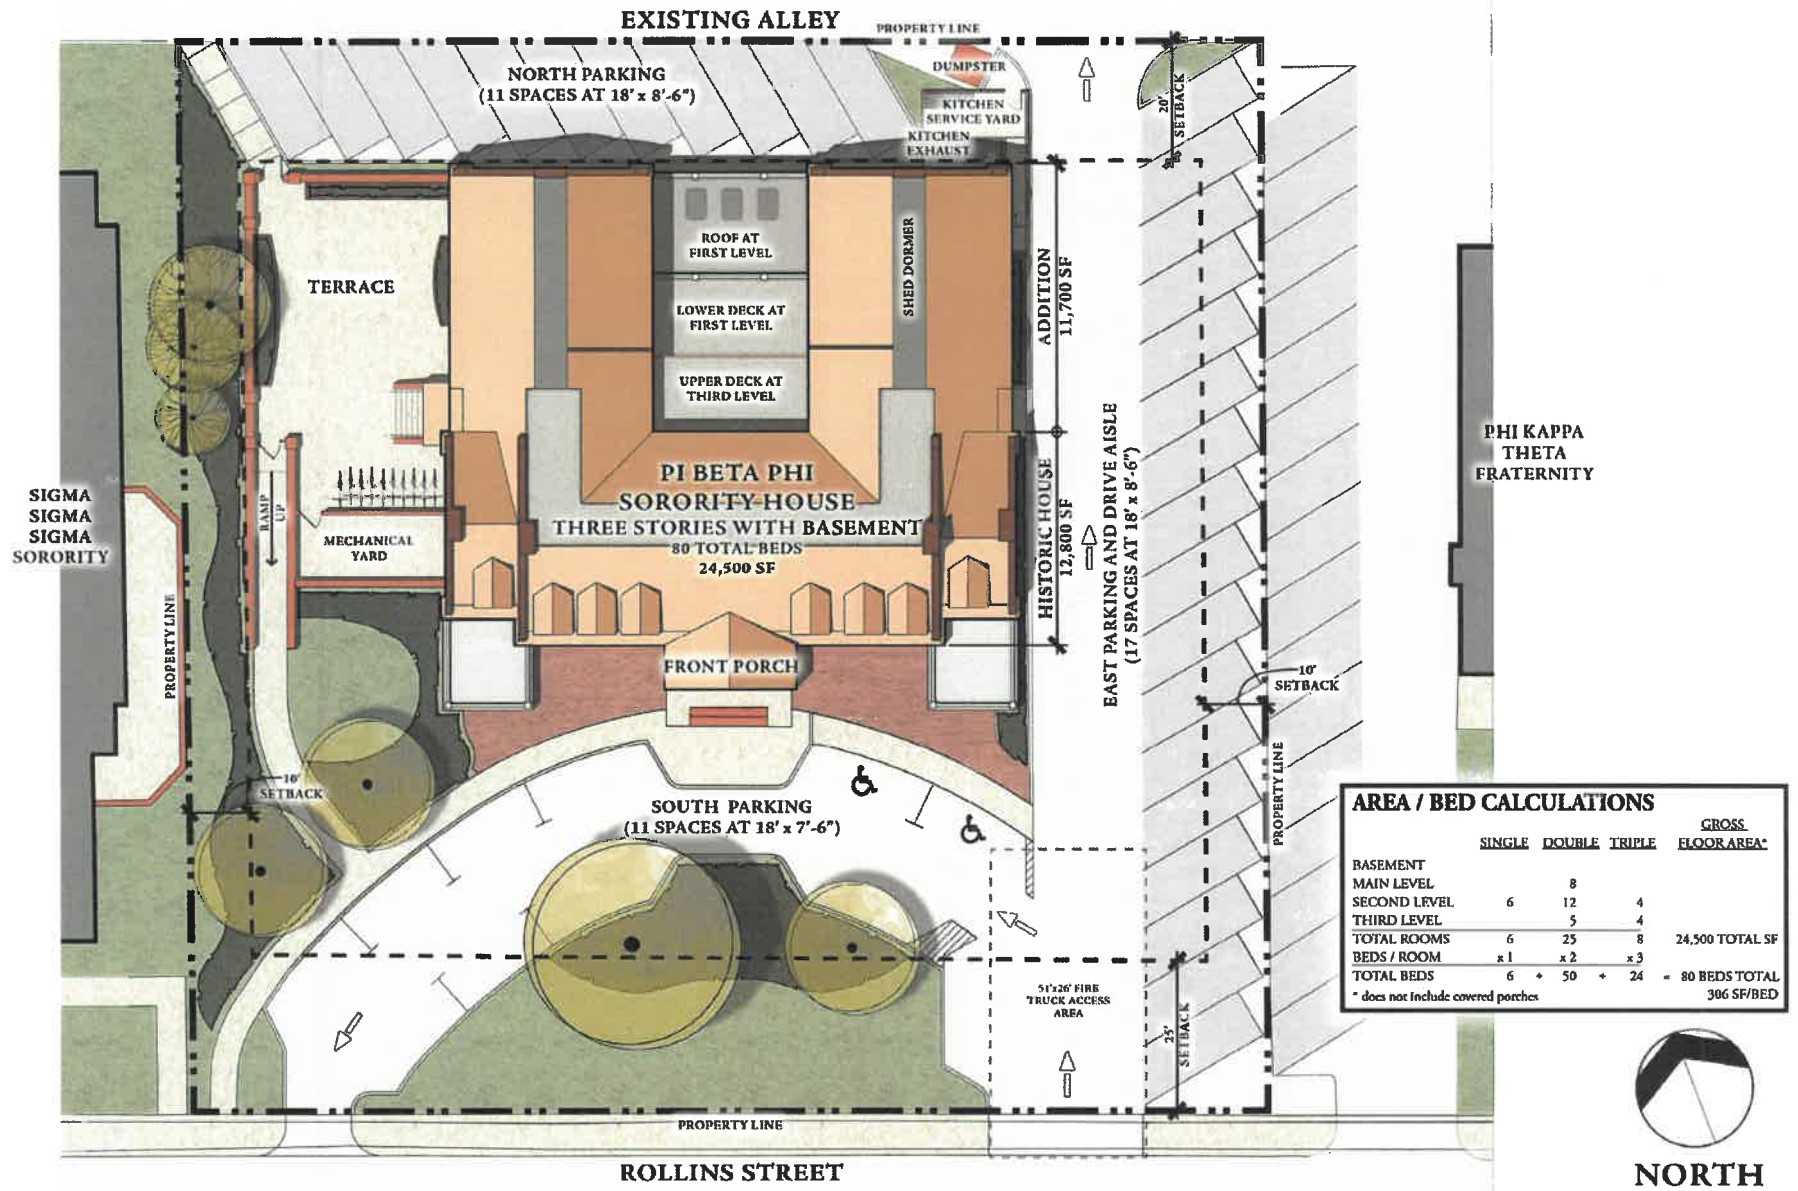

TREANORHL

PI BETA PHI SORORITY
University of Missouri – Columbia, MO

← ORIGINAL 1930 HOUSE * ADDITION →

EAST ELEVATION

PI BETA PHI SORORITY

University of Missouri – Columbia, MO

TREANORHL

NORTH ELEVATION

TREANORHL

PI BETA PHI SORORITY
University of Missouri – Columbia, MO

WEST ELEVATION

PI BETA PHI SORORITY
University of Missouri – Columbia, MO

TREANORHL

TREANORHL

SITE PLAN
PI BETA PHI SORORITY
 University of Missouri – Columbia, MO

TREANORHL

TERRACE LEVEL
 PI BETA PHI SORORITY
 University of Missouri – Columbia, MO

MAIN LEVEL

TREANORHL

PI BETA PHI SORORITY
University of Missouri – Columbia, MO

SECOND LEVEL

TREANORHL

PI BETA PHI SORORITY