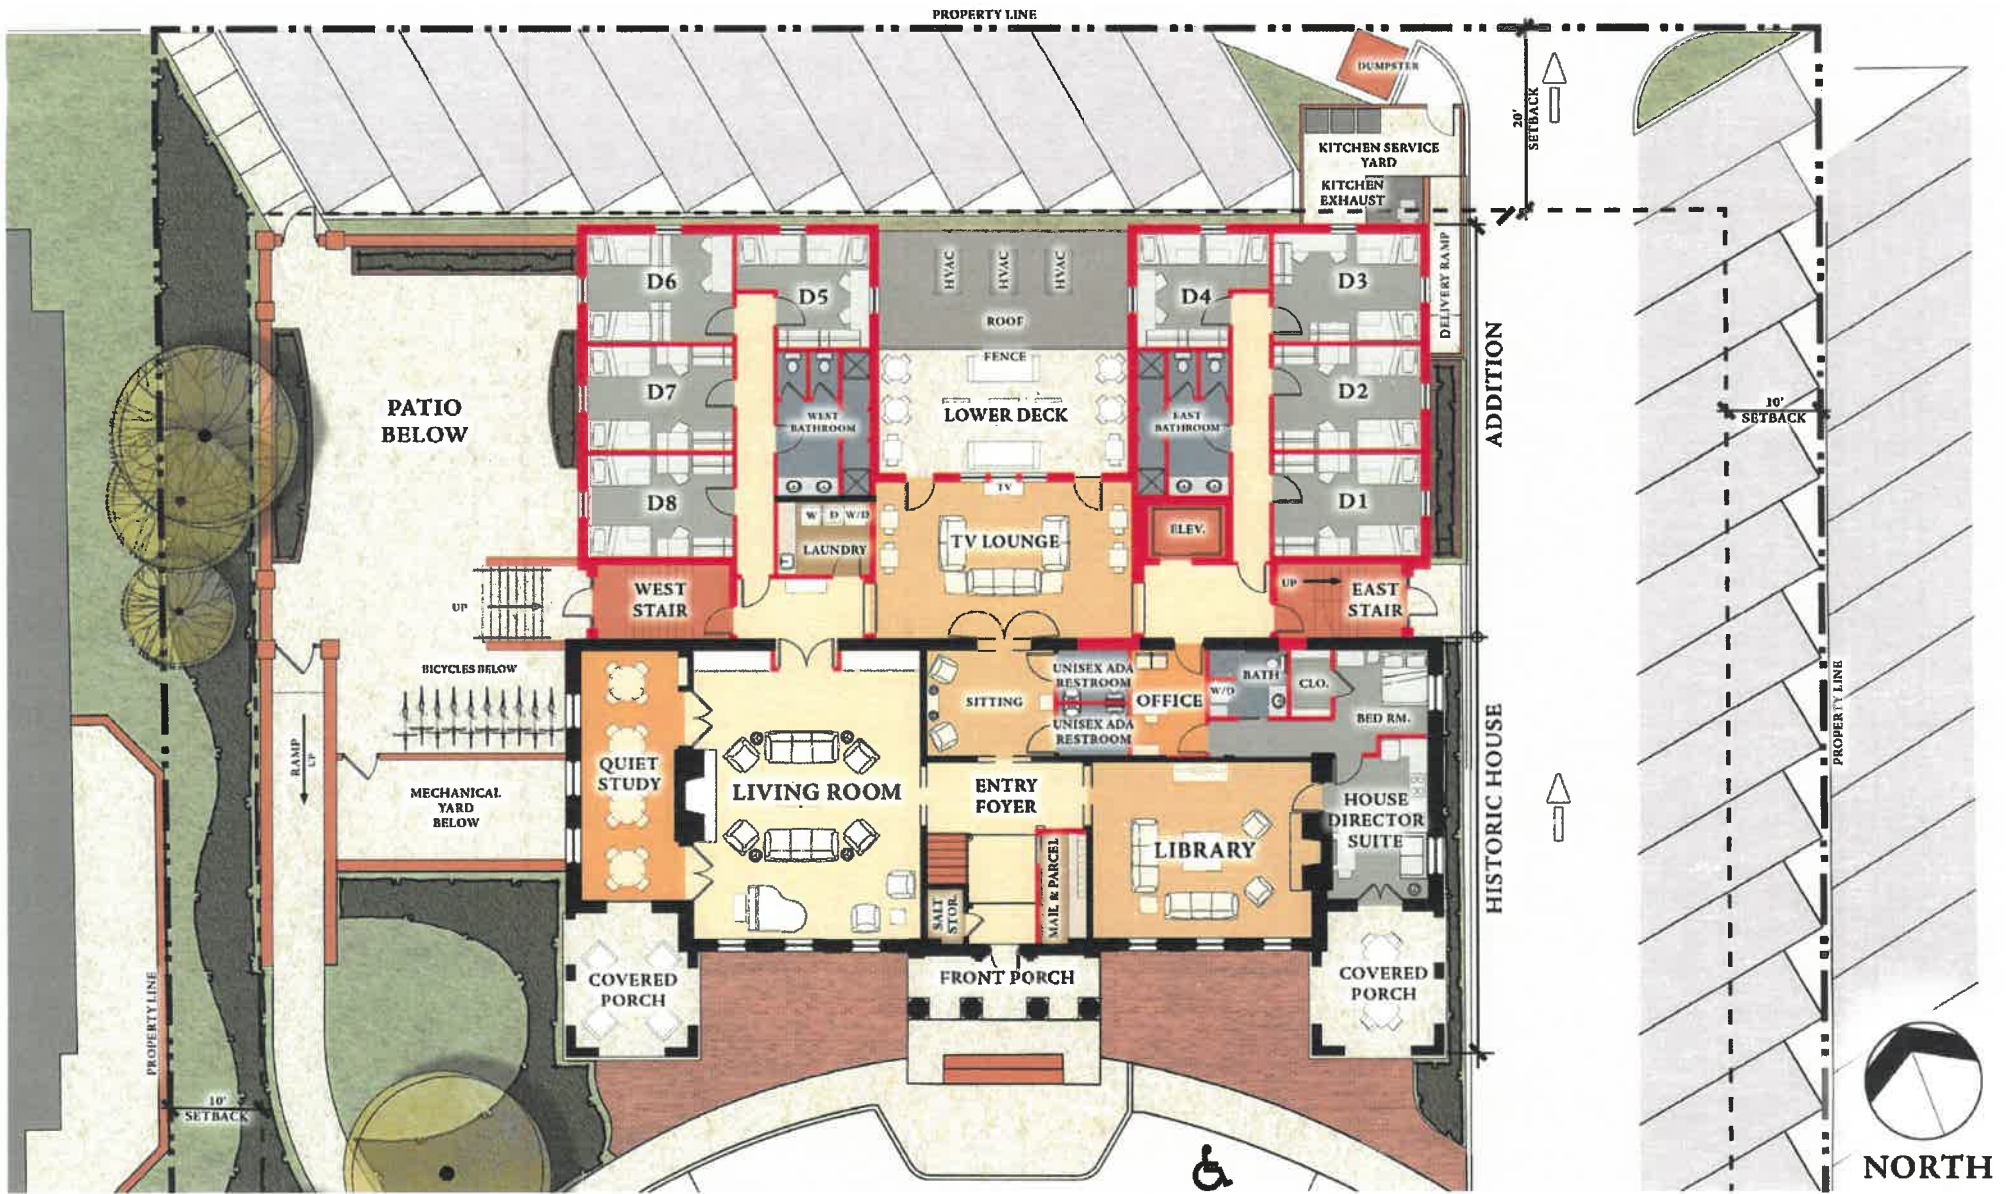

MAIN LEVEL

TREANORHL

PI BETA PHI SORORITY
University of Missouri – Columbia, MO