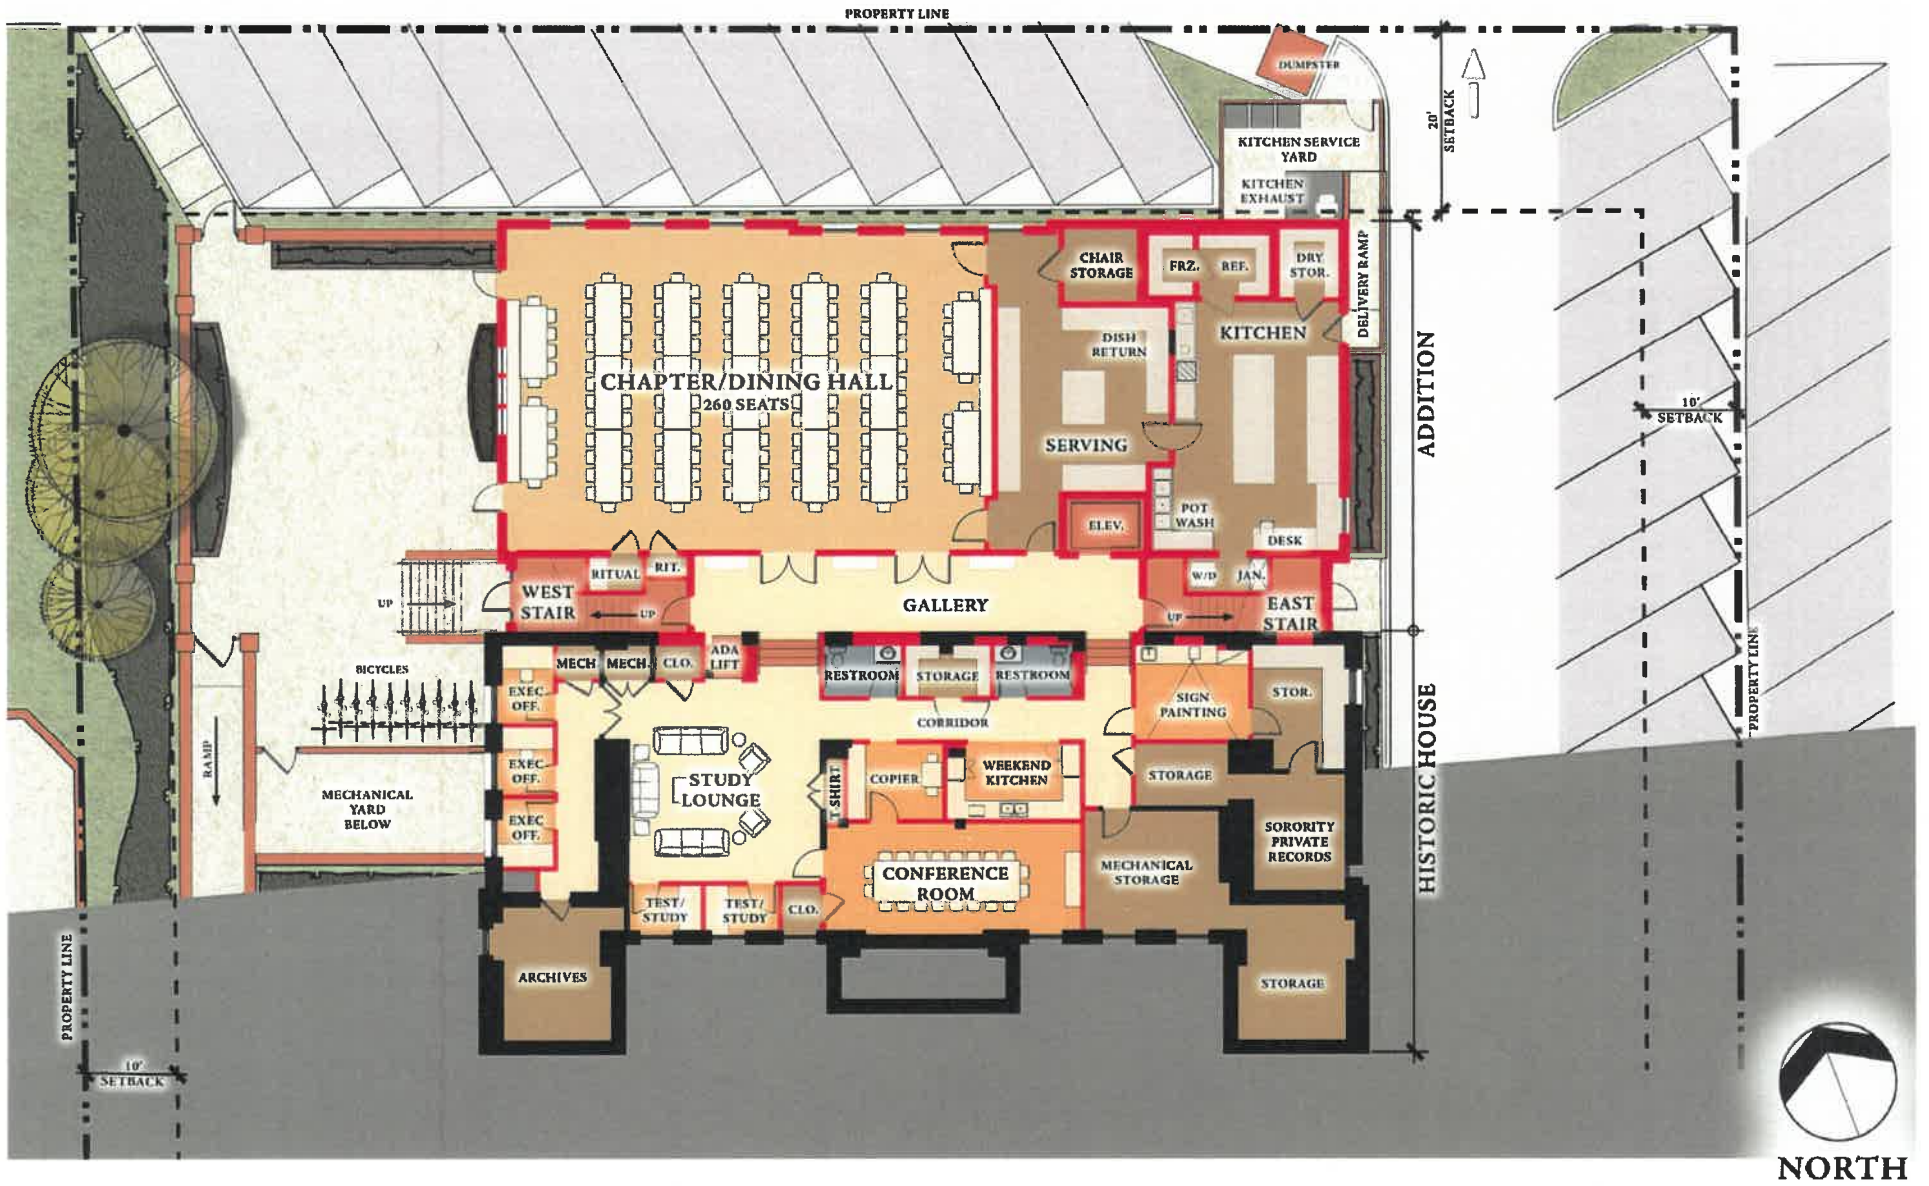

TREANORHL

TERRACE LEVEL
PI BETA PHI SORORITY
University of Missouri – Columbia, MO