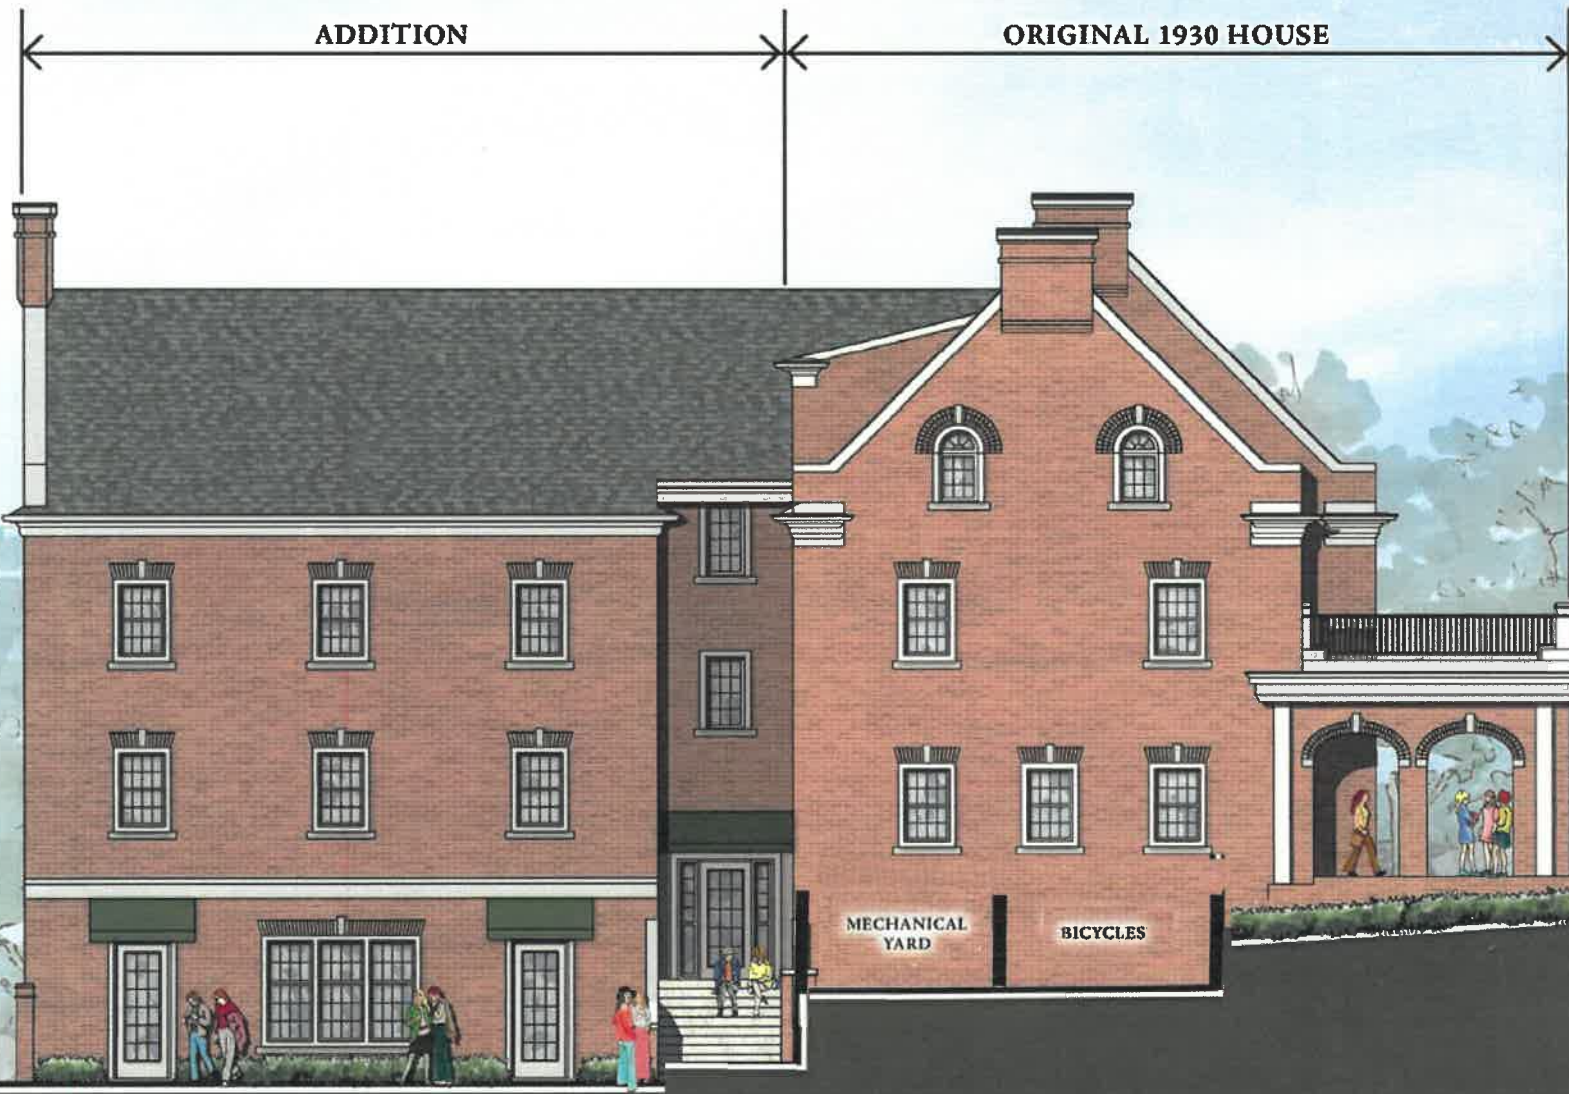

PI BETA PHI SORORITY
University of Missouri – Columbia, MO

TREANORHL