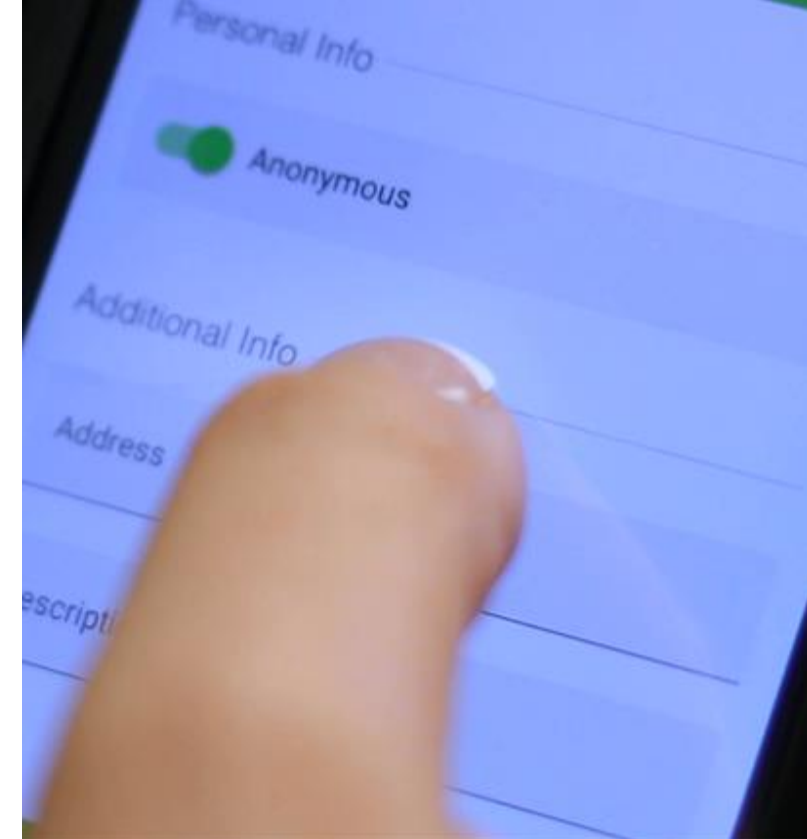

Keep Columbia safe and informed with Fusus Notify and Fusus Tips

Text alerts can be sent directly out via the fusus platform to the community, keeping them notified of important events/incidents.

Tips can be sent directly into the Columbia Police Department through a text application designated for the City of Columbia.