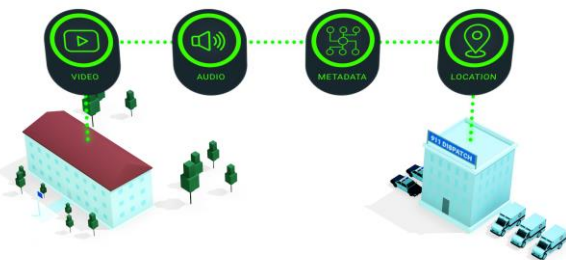

4 Incident Ready

Your fūsusCORE™ is now set up! Your location is now more secure, and the police department can access your camera feeds in case of an emergency or criminal activity!