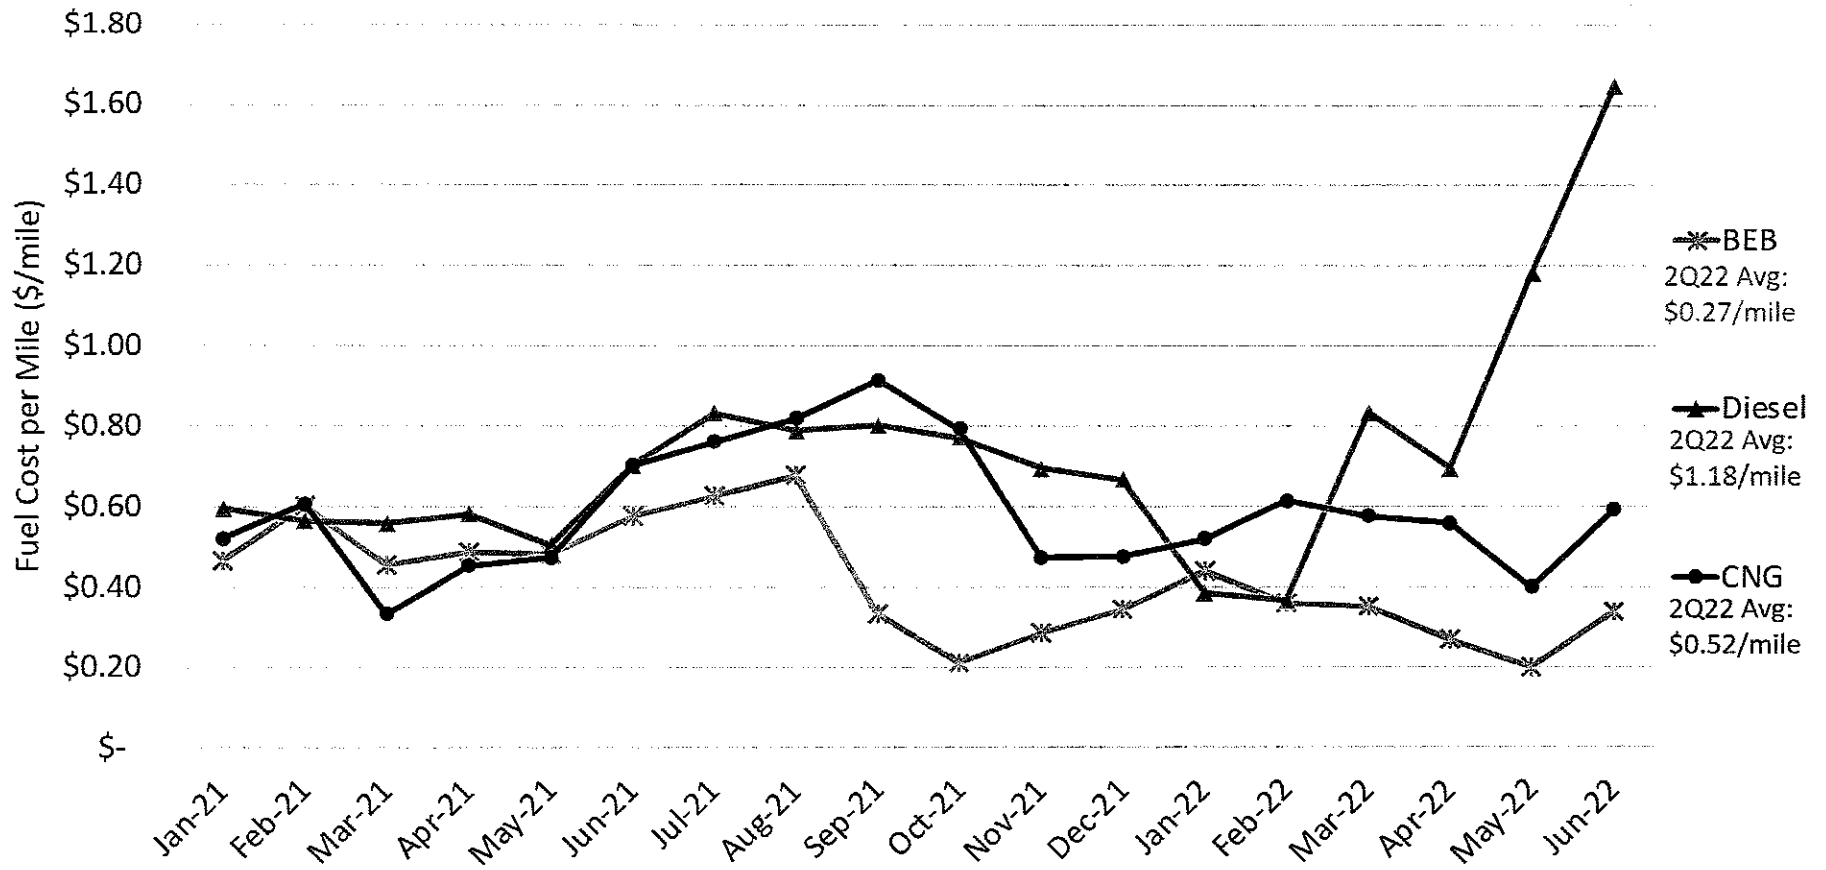

# Monthly Fuel Cost per Mile

## January 2021 – June 2022

Note: The cost of the BEB fuel includes the monthly bill cost and the cost of diesel for the heater