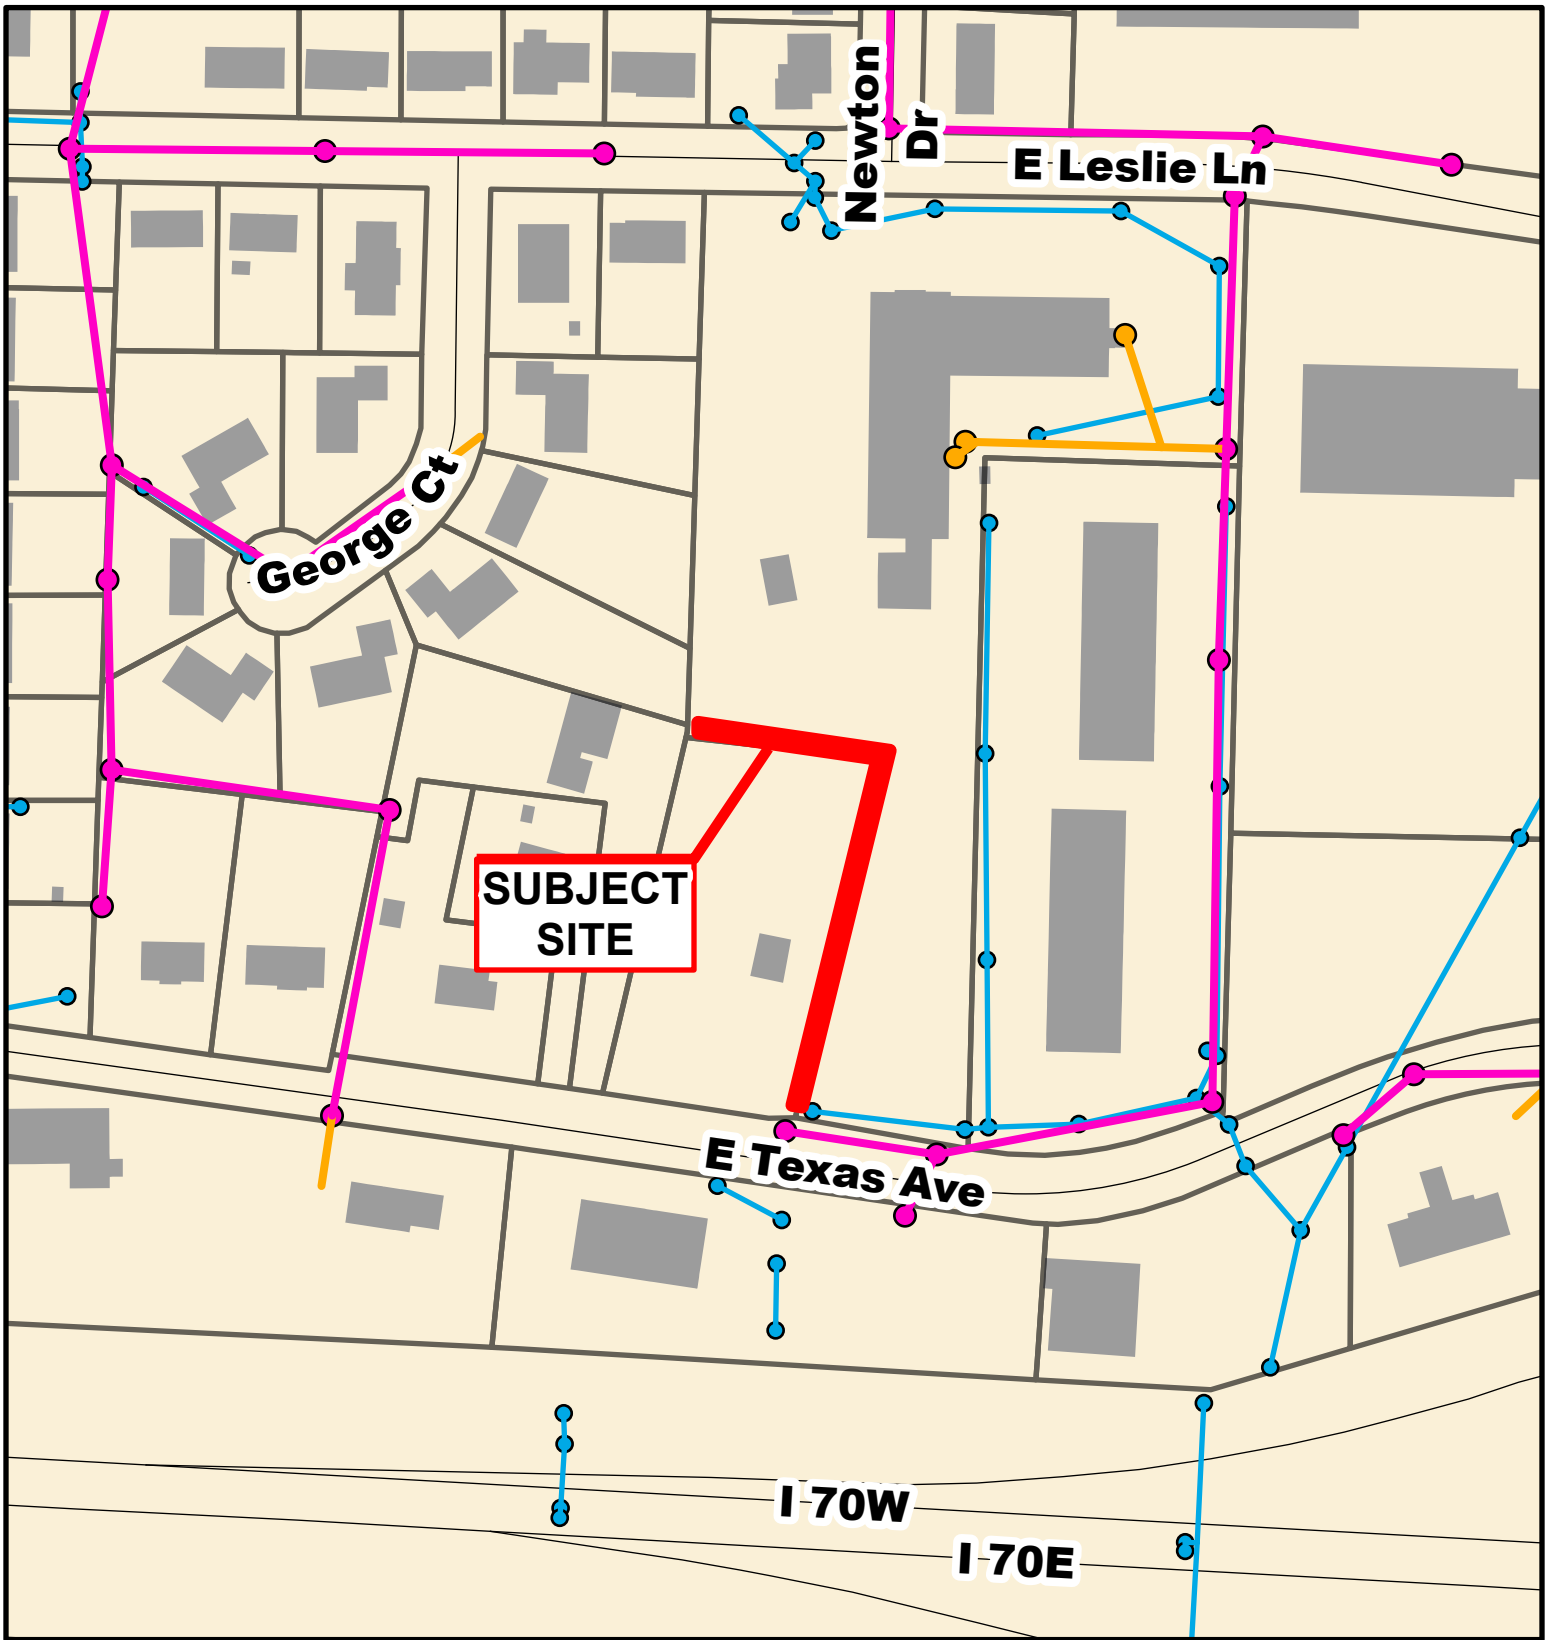

Source: Nearmap. <https://www.nearmap.com/us/en>

Case # 104-2024 - 90 E. Leslie Lane Easement Vacation

City Zoning Parcels

Case # 104-2024 - 90 E. Leslie Lane Easement Vacation

- 10 Foot Contour Lines
- Parcels
- 2 Foot Contour Lines

Case # 104-2024 - 90 E. Leslie Lane Easement Vacation

- City Sanitary Line
- City Storm Lines
- Private Sanitary Line
- Parcels