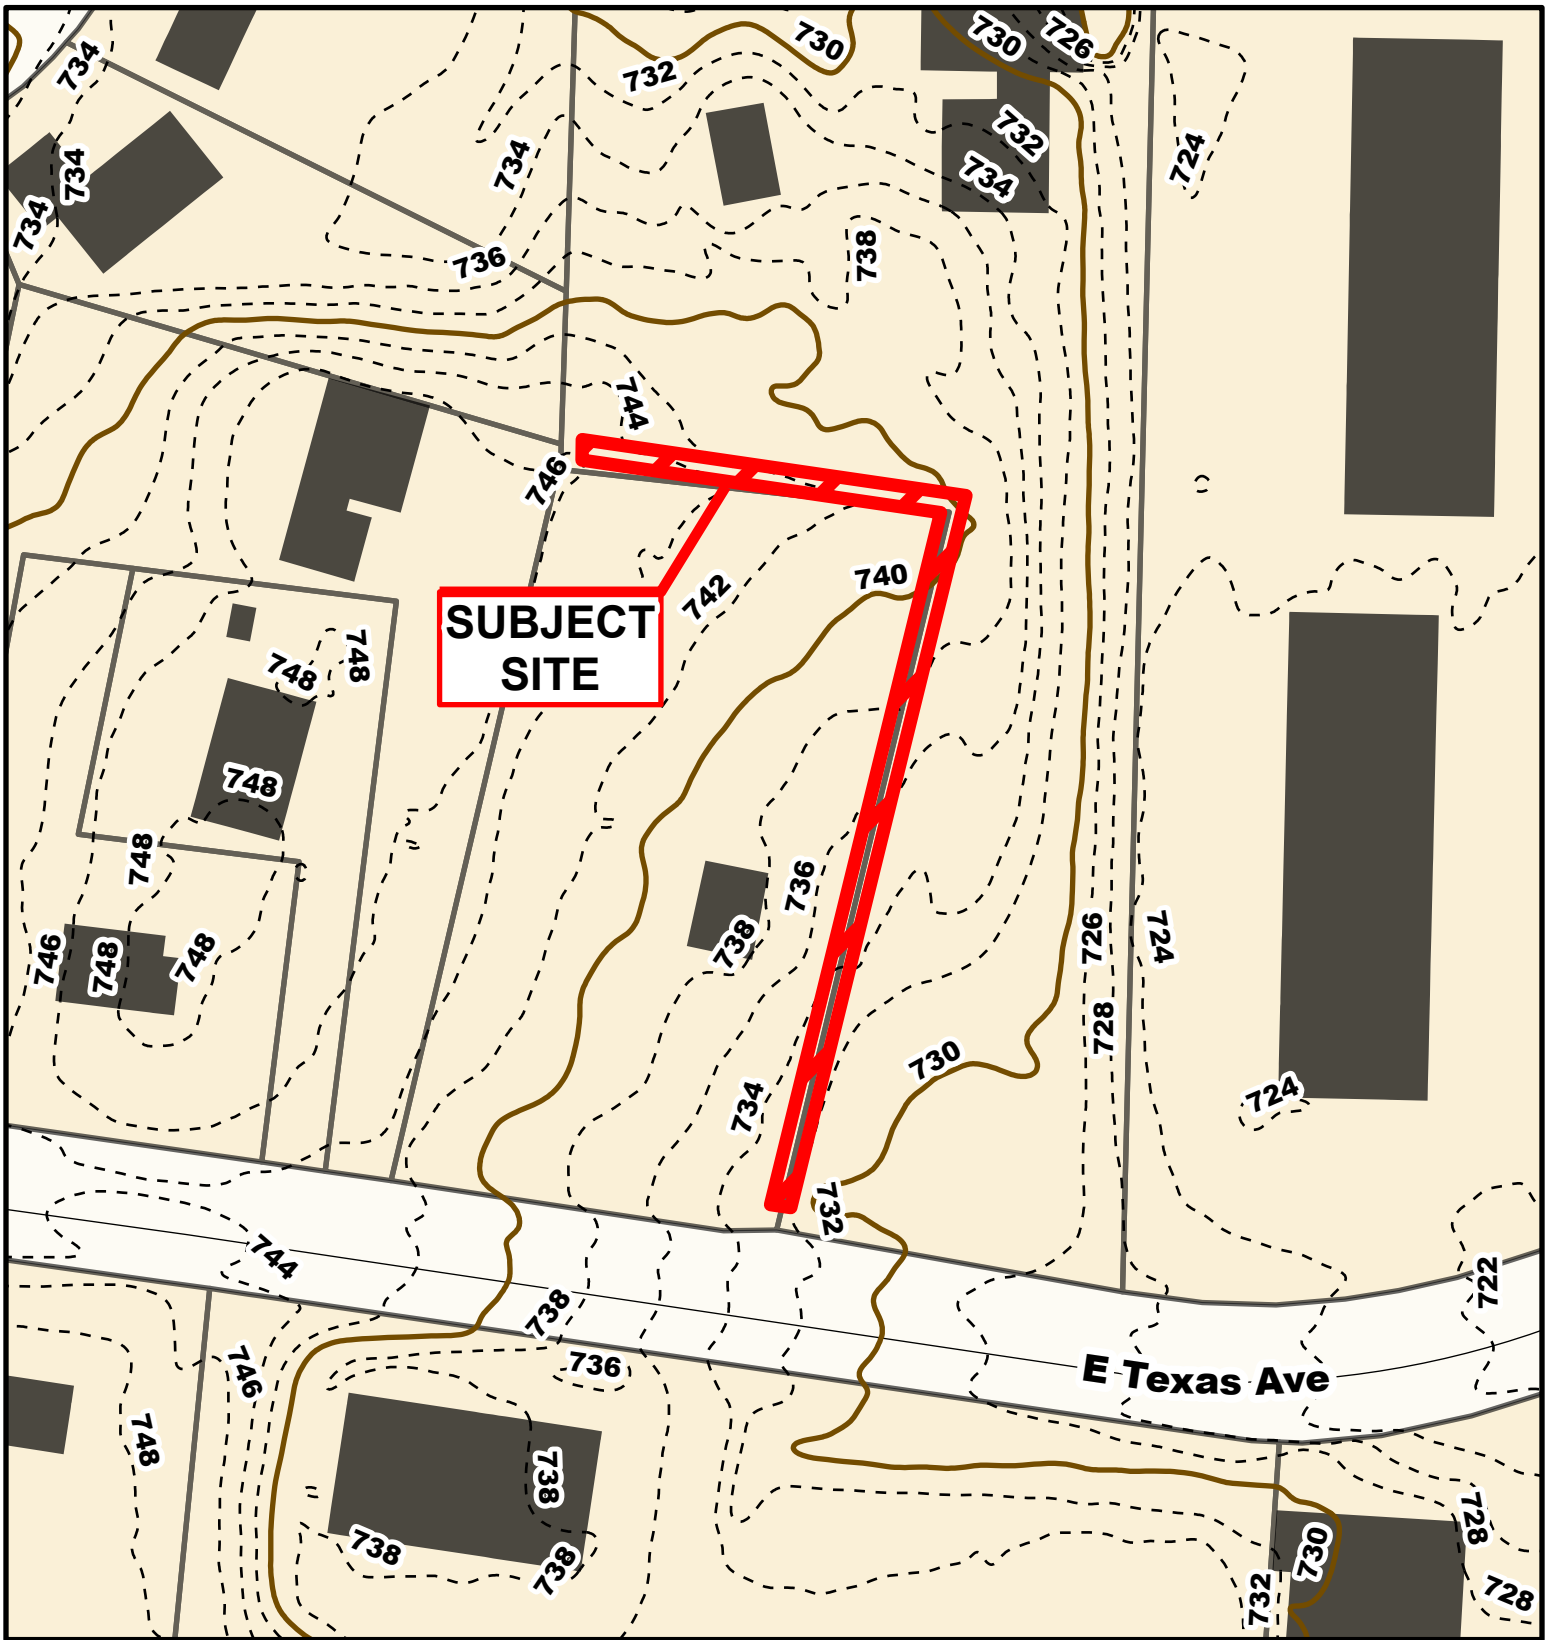

Source: Nearmap. <https://www.nearmap.com/us/en>

Case # 104-2024 - 90 E. Leslie Lane Easement Vacation

City Zoning Parcels

Case # 104-2024 - 90 E. Leslie Lane Easement Vacation

- 10 Foot Contour Lines
- Parcels
- 2 Foot Contour Lines

Case # 104-2024 - 90 E. Leslie Lane Easement Vacation

- City Sanitary Line
- City Storm Lines
- Private Sanitary Line
- Parcels